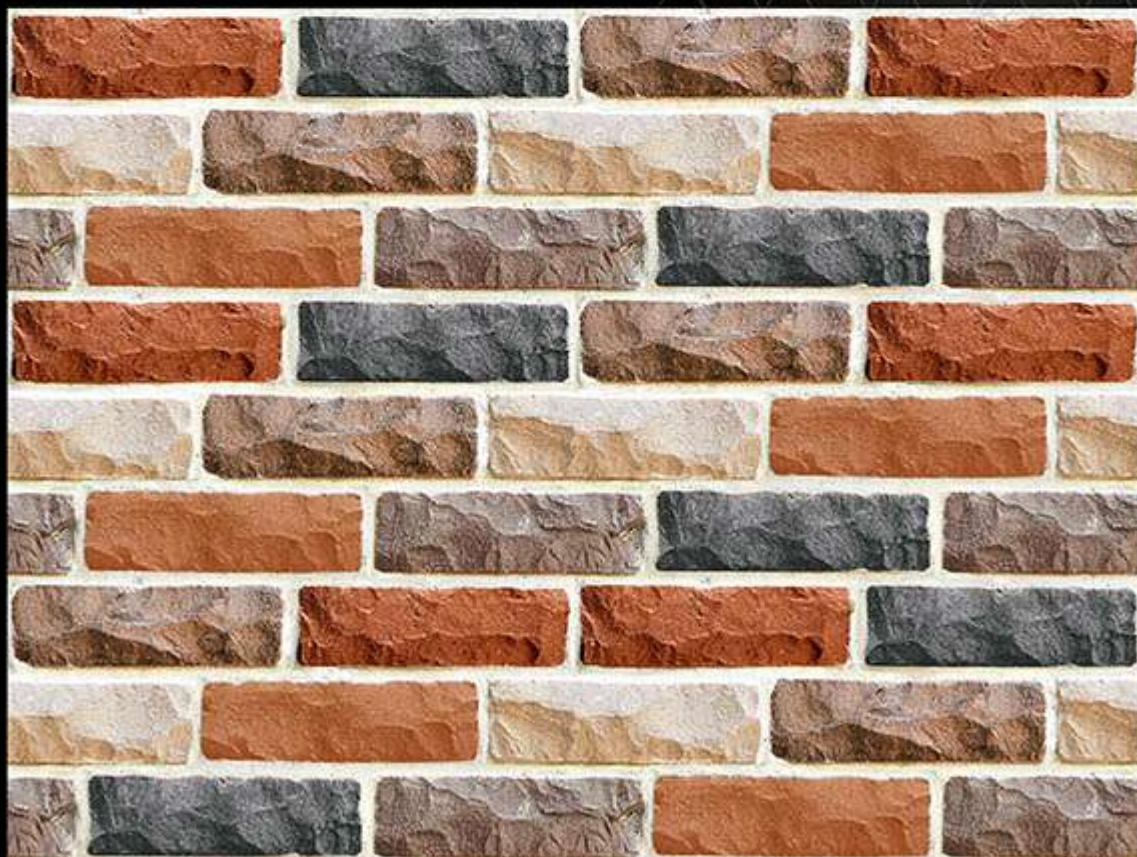

DIGITAL WALL
TILES

**300x
600mm**
MATT FINISH

3027 [R]