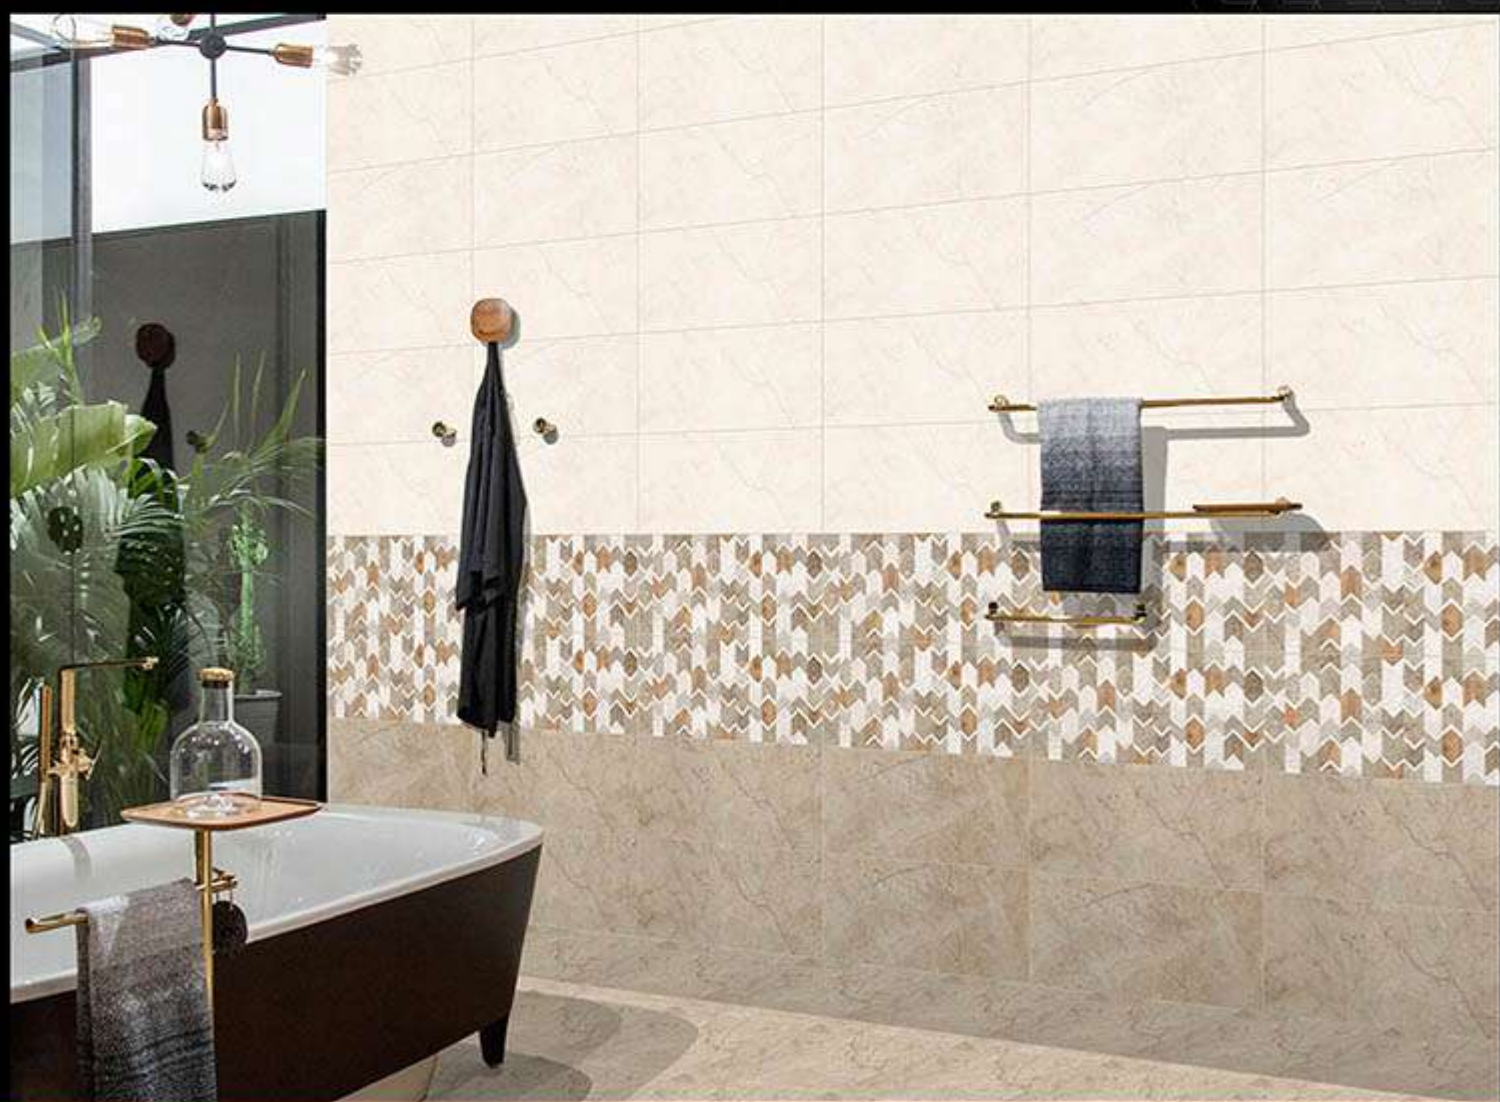

75348-LT
75348-DK

75348-HL-1

Matching Floors are available in 300 x 300mm

DIGITAL WALL
TILES

**300x
600mm**
MATT FINISH

75350-LT [R]
75350-DK [R]

75350-HL-1

Matching Floors are available in 300 x 300mm