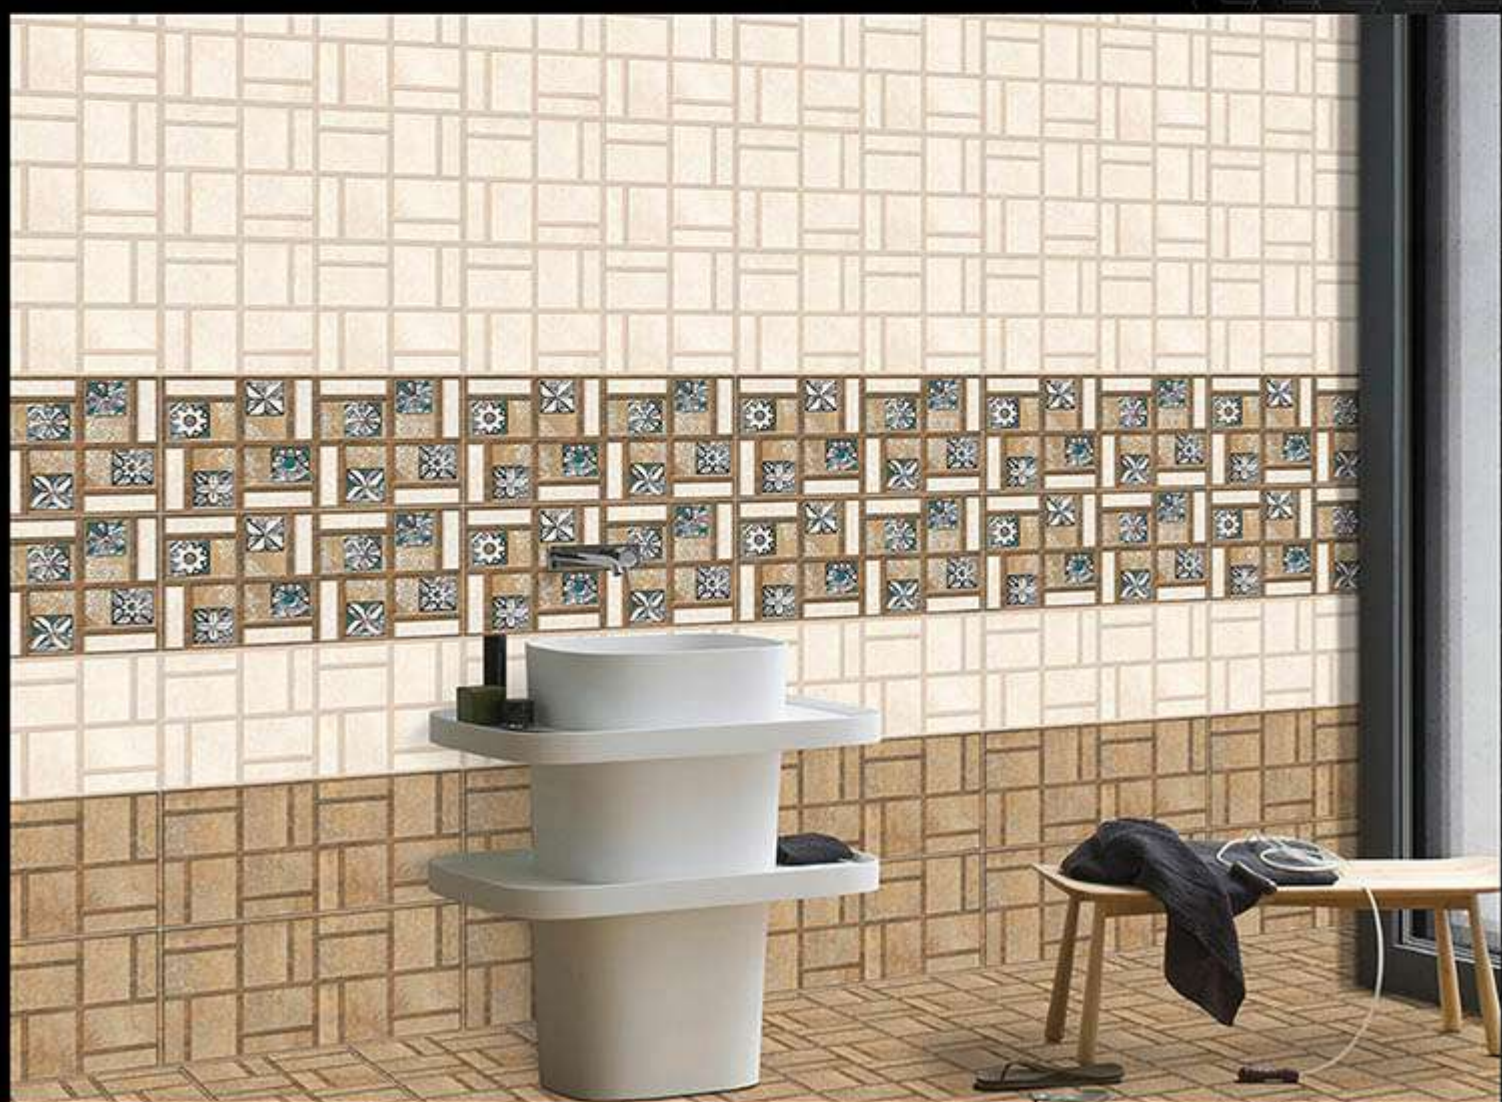

75352-HL-1

Matching Floors are available in 300 x 300mm