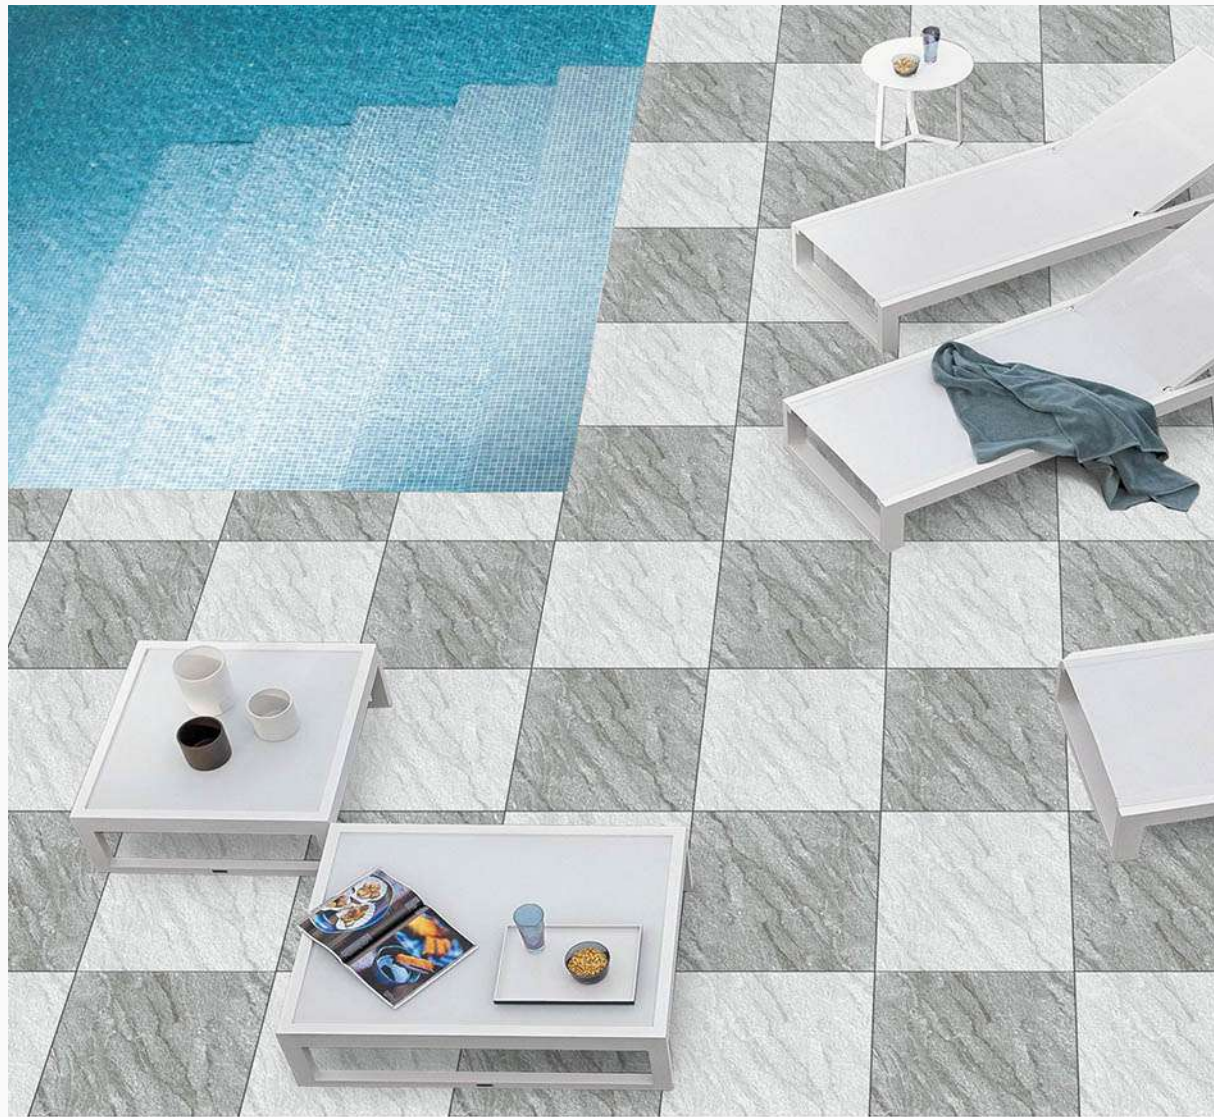

400 x 400mm

MAKER SERIES

MATT FINISH

HEAVY DUTY PARKING TILES

- ANTI SLIP
- STRENGTH
- FLOOR
- RANDOM
- PLAIN
- MATT

100% Waterproof

HIGH STRENGTH