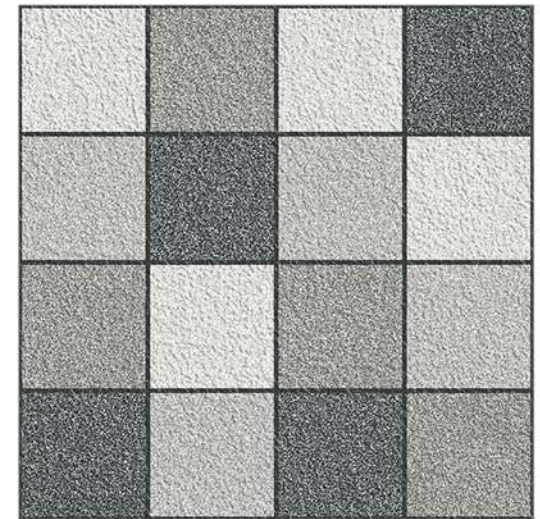

 **100% Waterproof**

 **HIGH STRENGTH**

400 x 400mm

MATT FINISH

MAKER SERIES

HEAVY DUTY PARKING TILES

MAKER-139

400 x 400mm