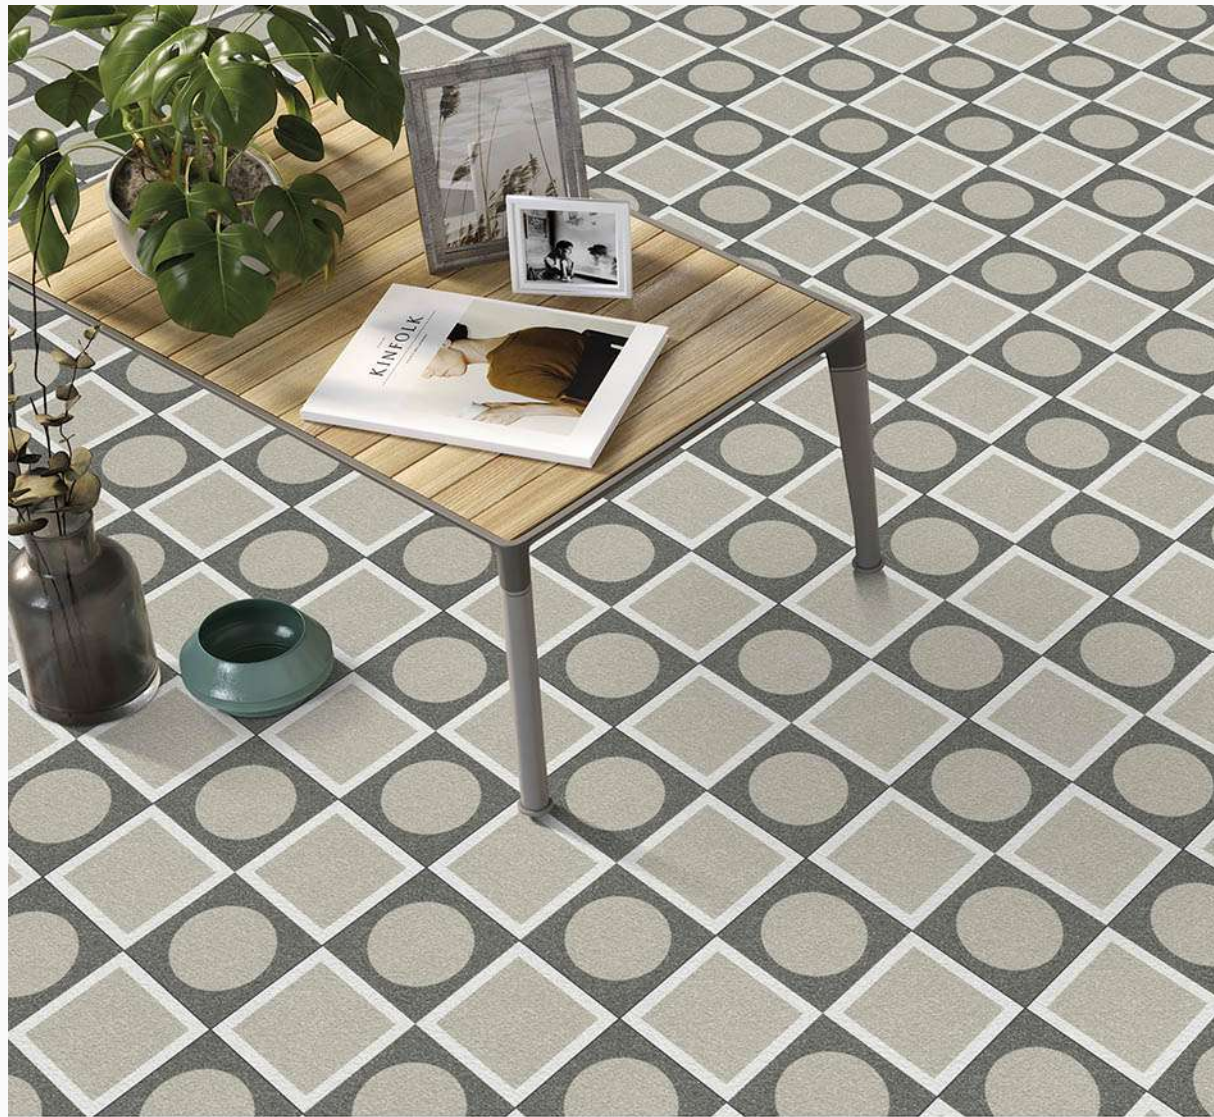

400 x 400mm

MATT FINISH

MAKER SERIES

HEAVY DUTY PARKING TILES