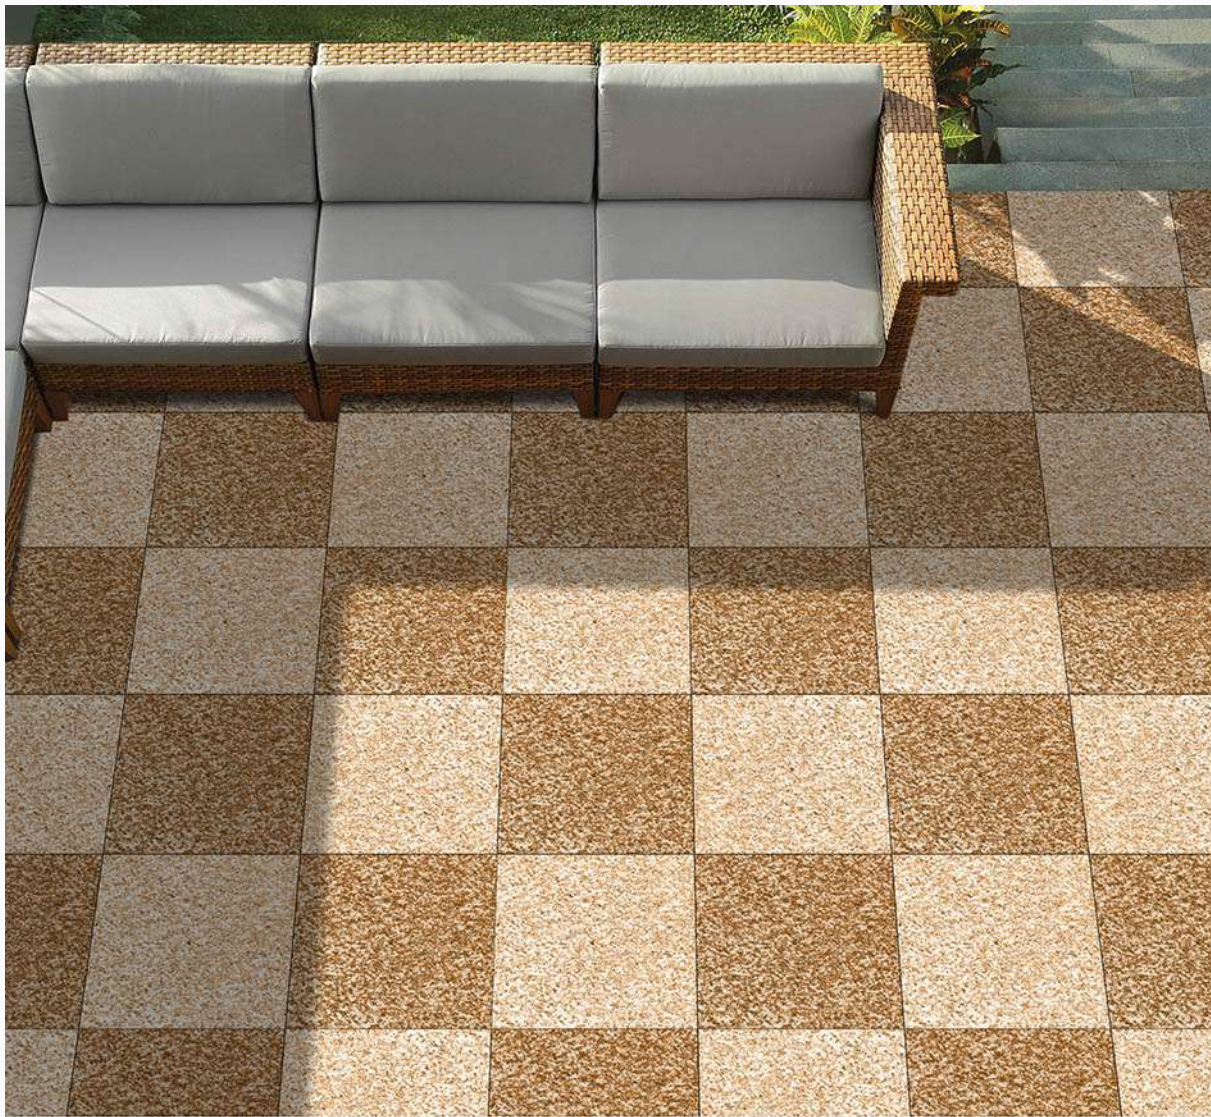

400 x 400mm

MATT FINISH

MAKER SERIES

HEAVY DUTY PARKING TILES

- ANTI SLIP
- STRENGTH
- FLOOR
- RANDOM
- PLAIN
- MATT

100% Waterproof

HIGH STRENGTH