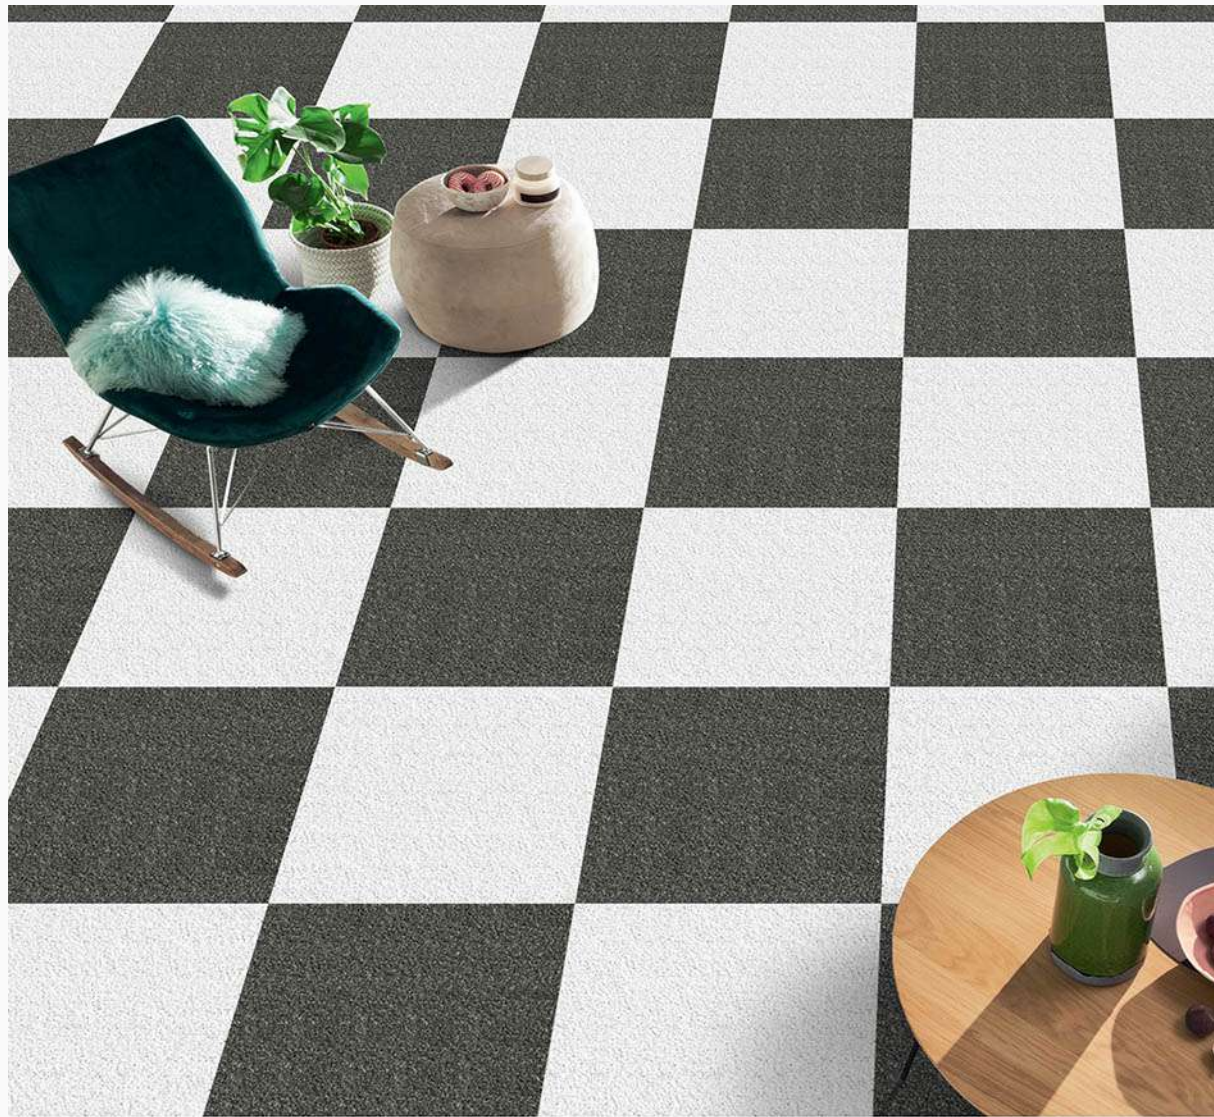

MAKER SERIES

MATT FINISH

HEAVY DUTY PARKING TILES

MAKER-027

MAKER-033

 **100% Waterproof**

 **HIGH STRENGTH** 

400 x 400mm