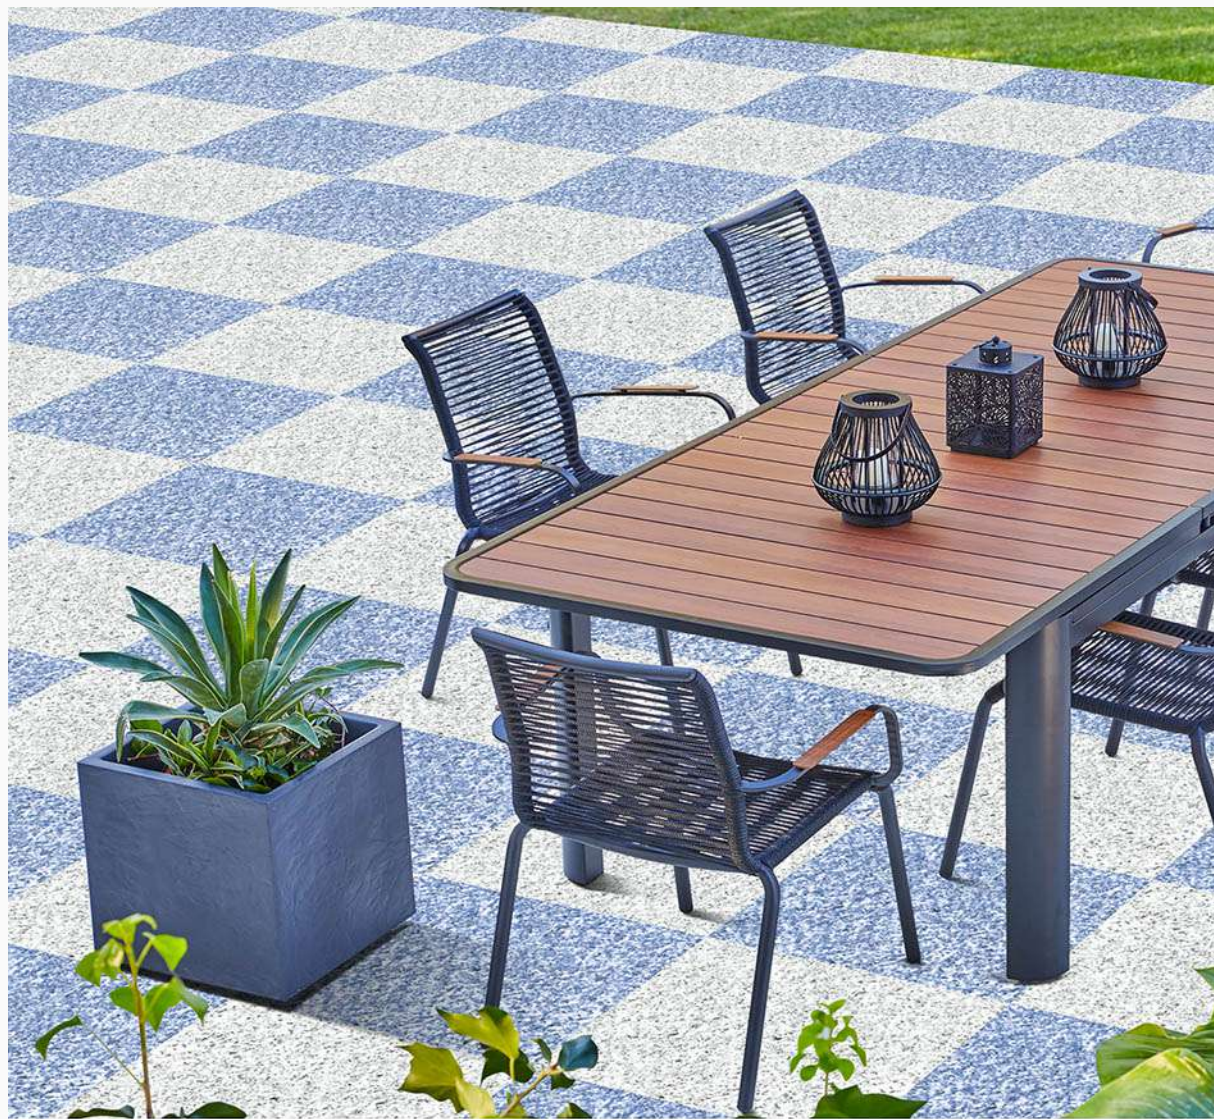

HEAVY DUTY PARKING TILES

MAKER-009

MAKER-010

-  ANTI SLIP
-  STRENGTH
-  FLOOR
-  RANDOM
-  PLAIN
-  MATT

 **100% Waterproof**

 **HIGH STRENGTH** 

400 x 400mm

MAKER SERIES