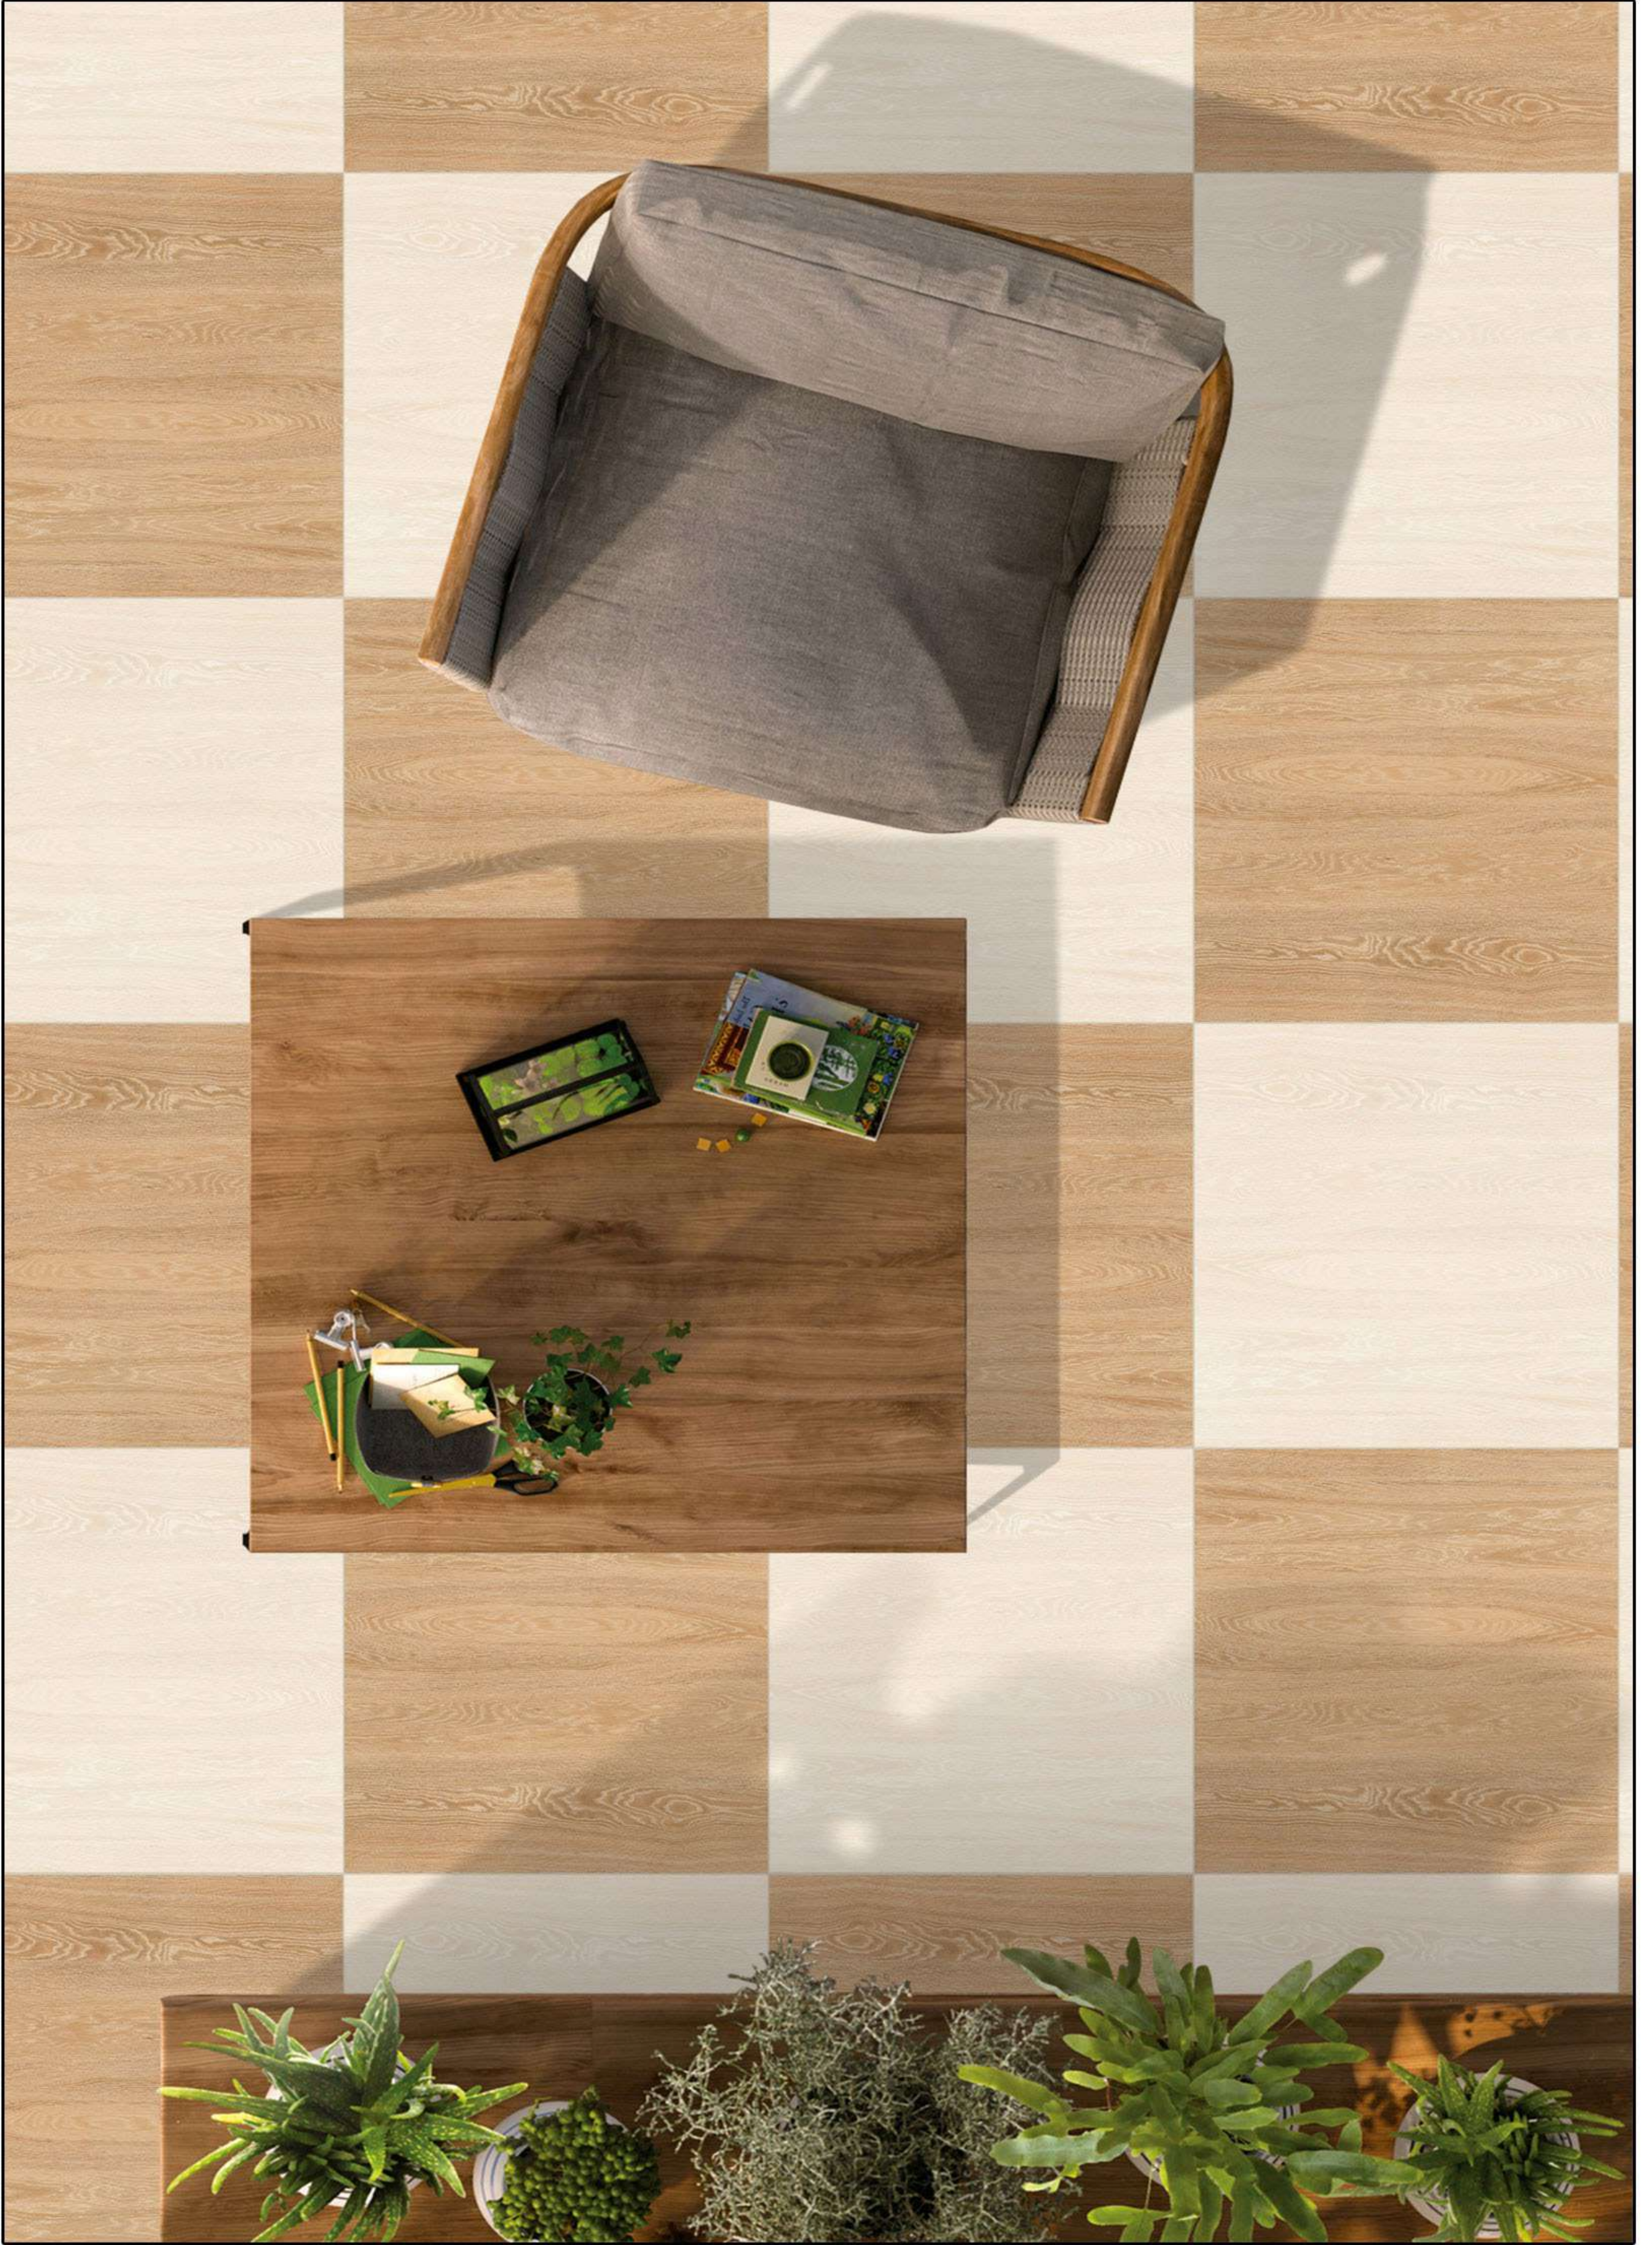

400
400
mm

582-L | 582-D

HEAVY DUTY
PARKING TILES

PLAIN
S E R I E S

400
400
mm

583-L | **583-D**

HEAVY DUTY
P A R K I N G T I L E S

PLAIN
S E R I E S