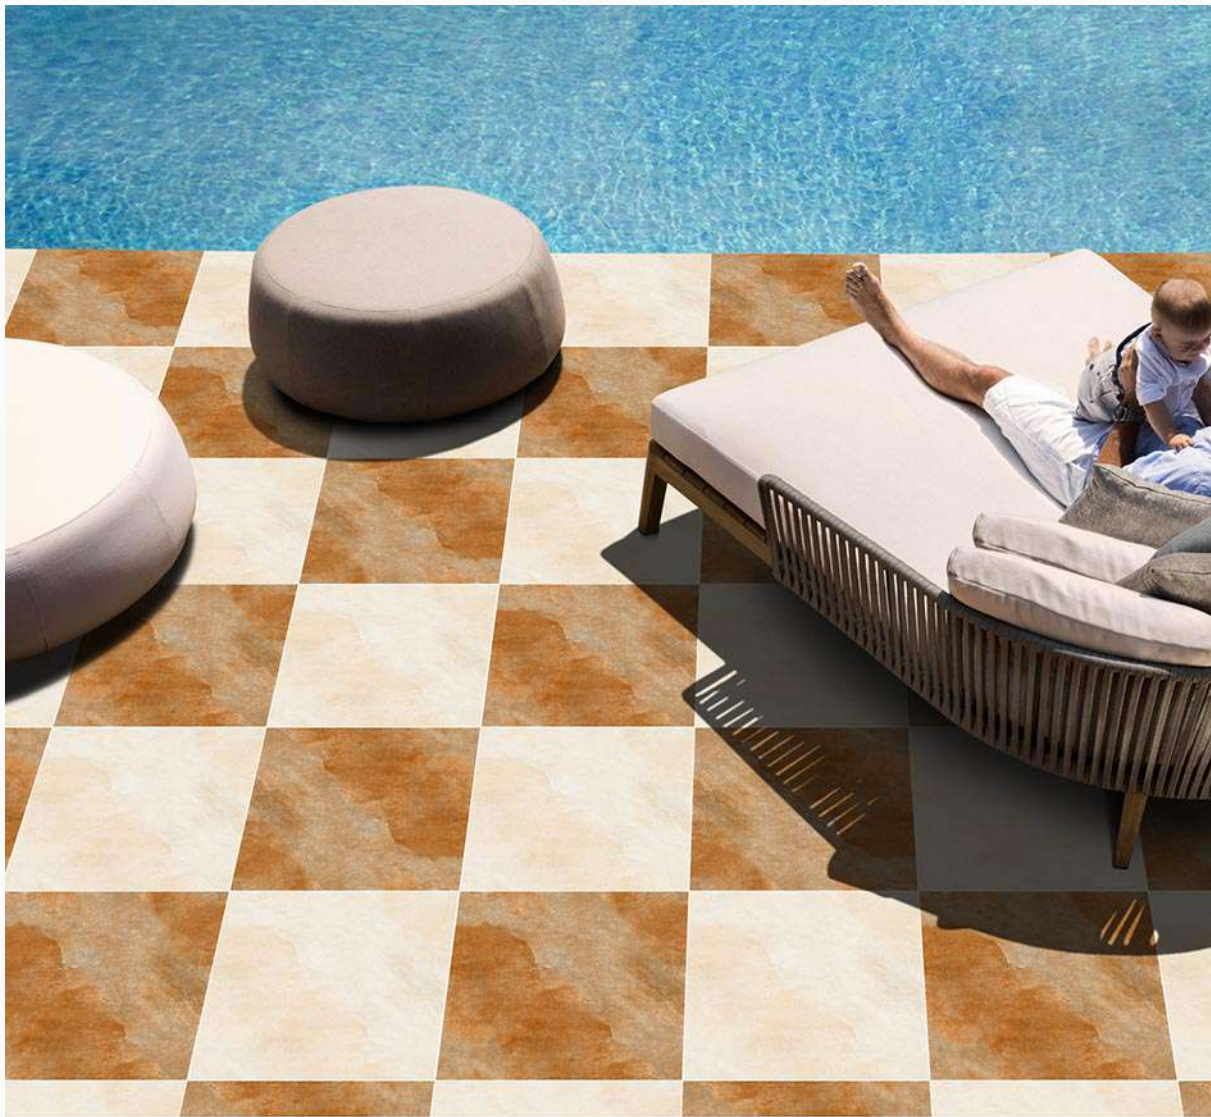

FLOOR

RANDOM

PLAIN

MATT

 100%
Waterproof

 **HIGH** 
STRENGTH

400 x 400mm

PLAIN SERIES