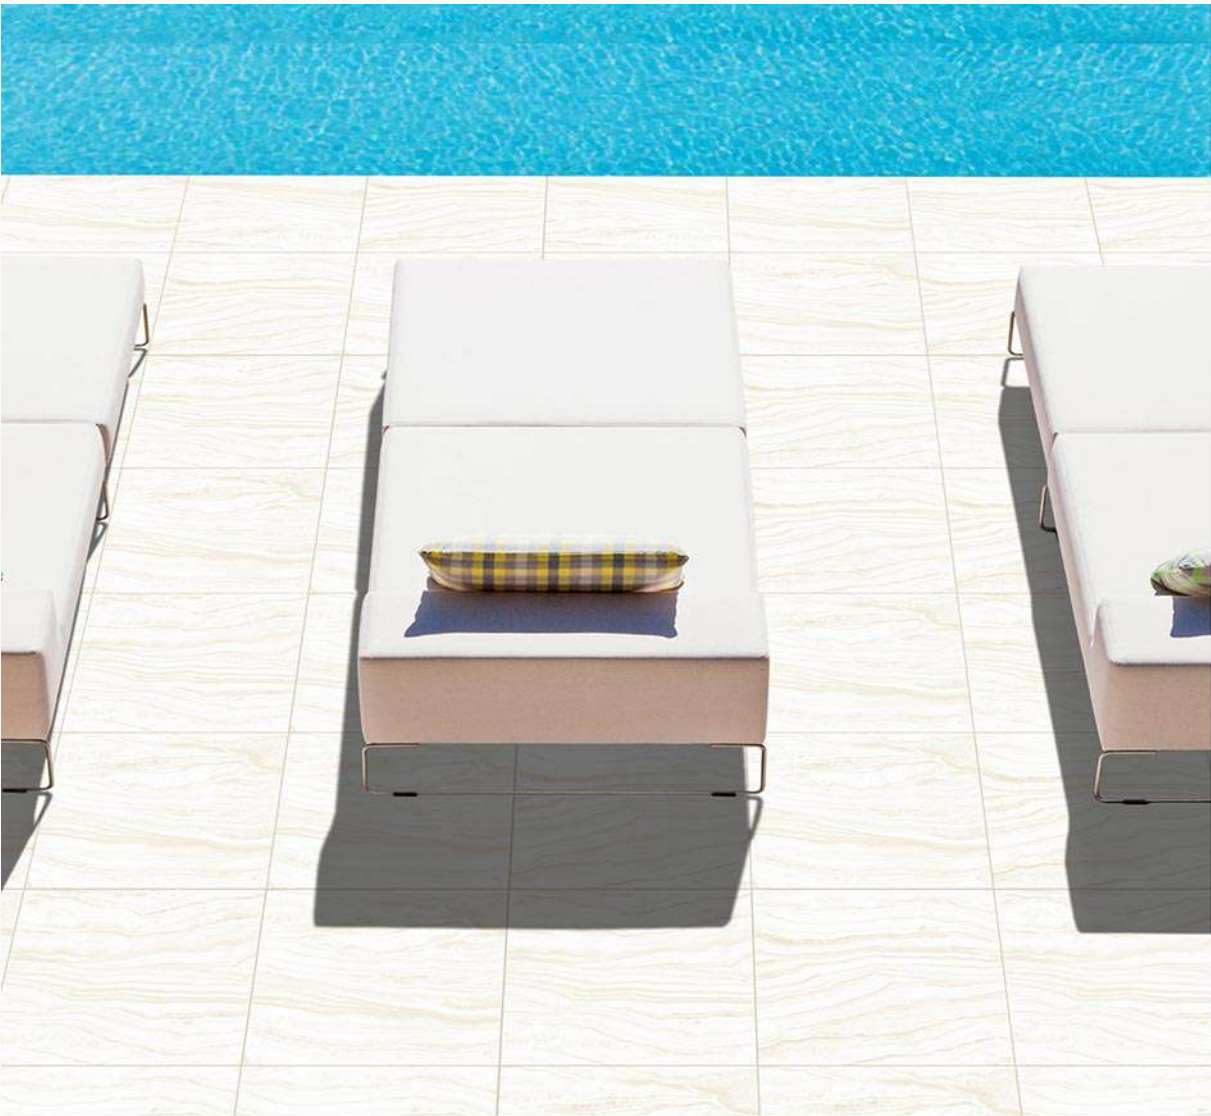

(RANDOM)

400 x 400mm

PLAIN SERIES

MATT FINISH

HEAVY DUTY PARKING TILES