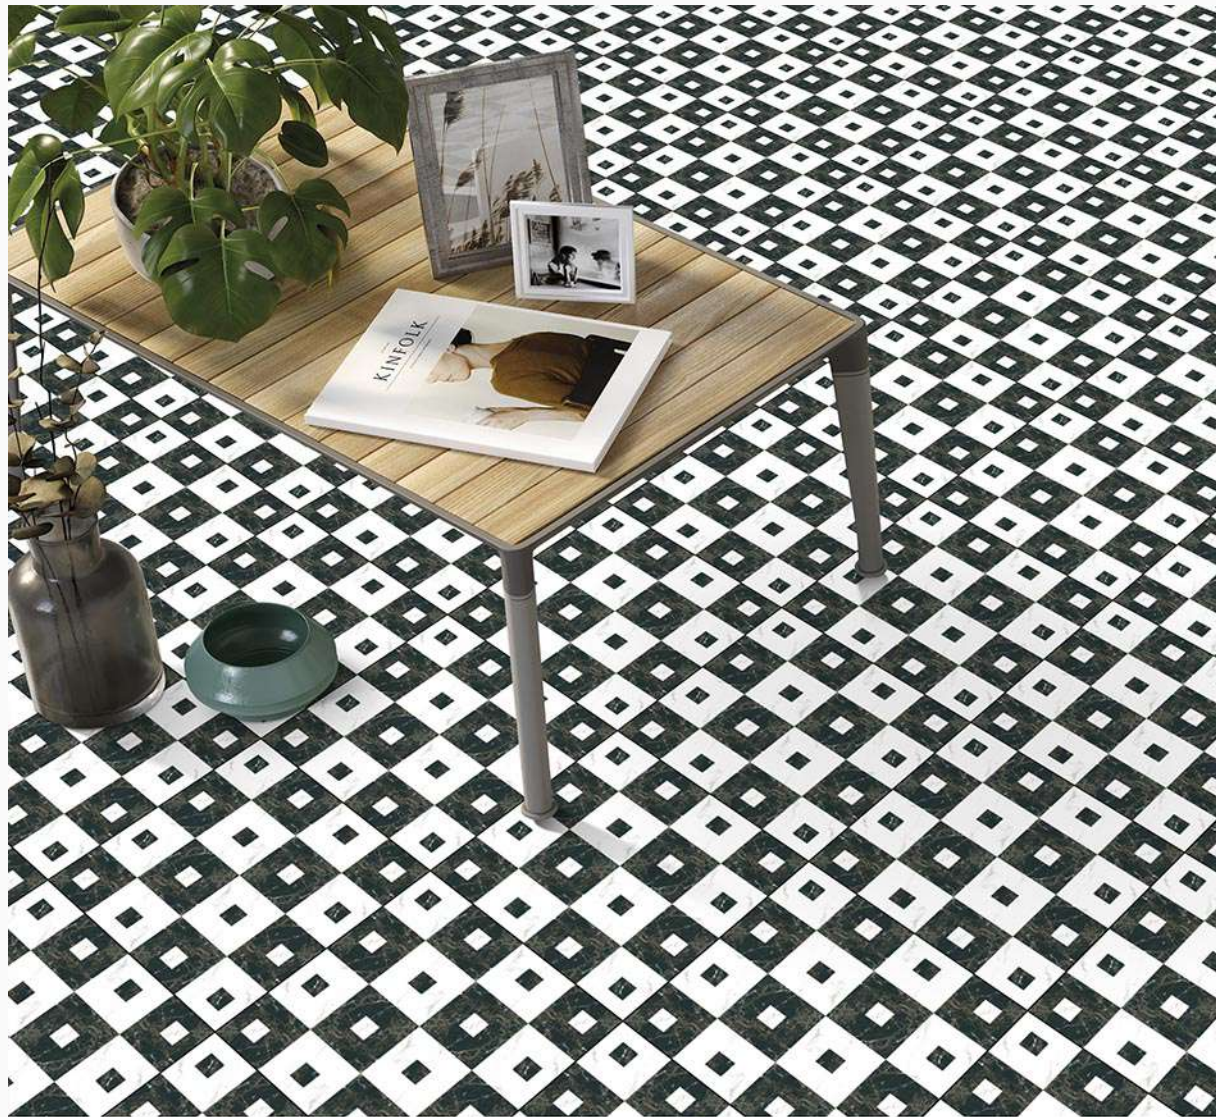

400 x 400mm

PLAIN SERIES

MATT FINISH

HEAVY DUTY PARKING TILES