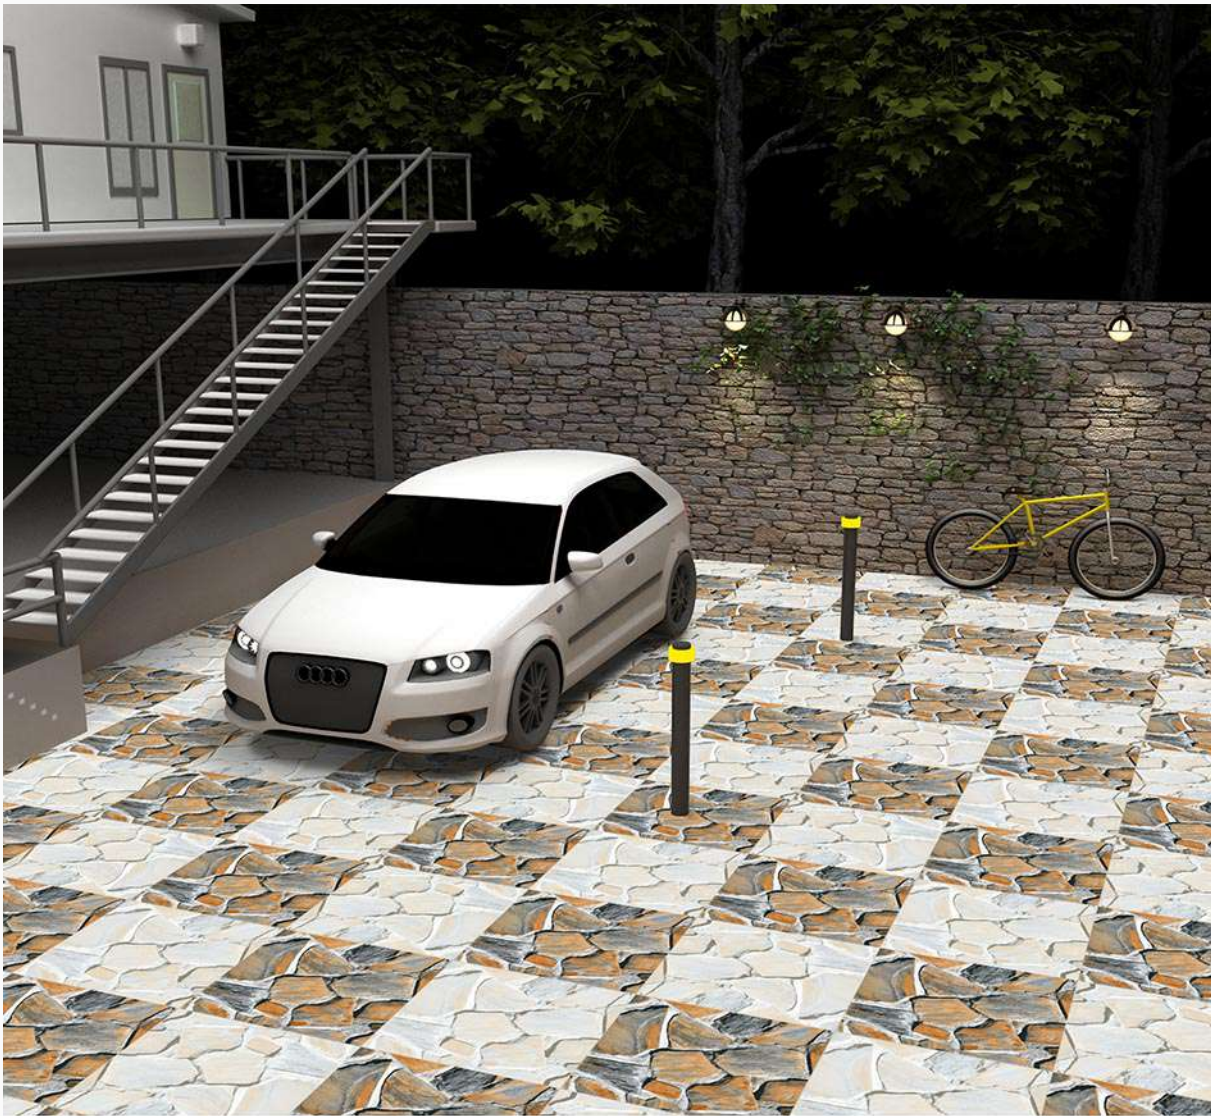

400 x 400mm

PLAIN SERIES

MATT FINISH

HEAVY DUTY PARKING TILES

- ANTI SLIP
- STRENGTH
- FLOOR
- RANDOM
- PLAIN
- MATT

100% Waterproof

HIGH STRENGTH