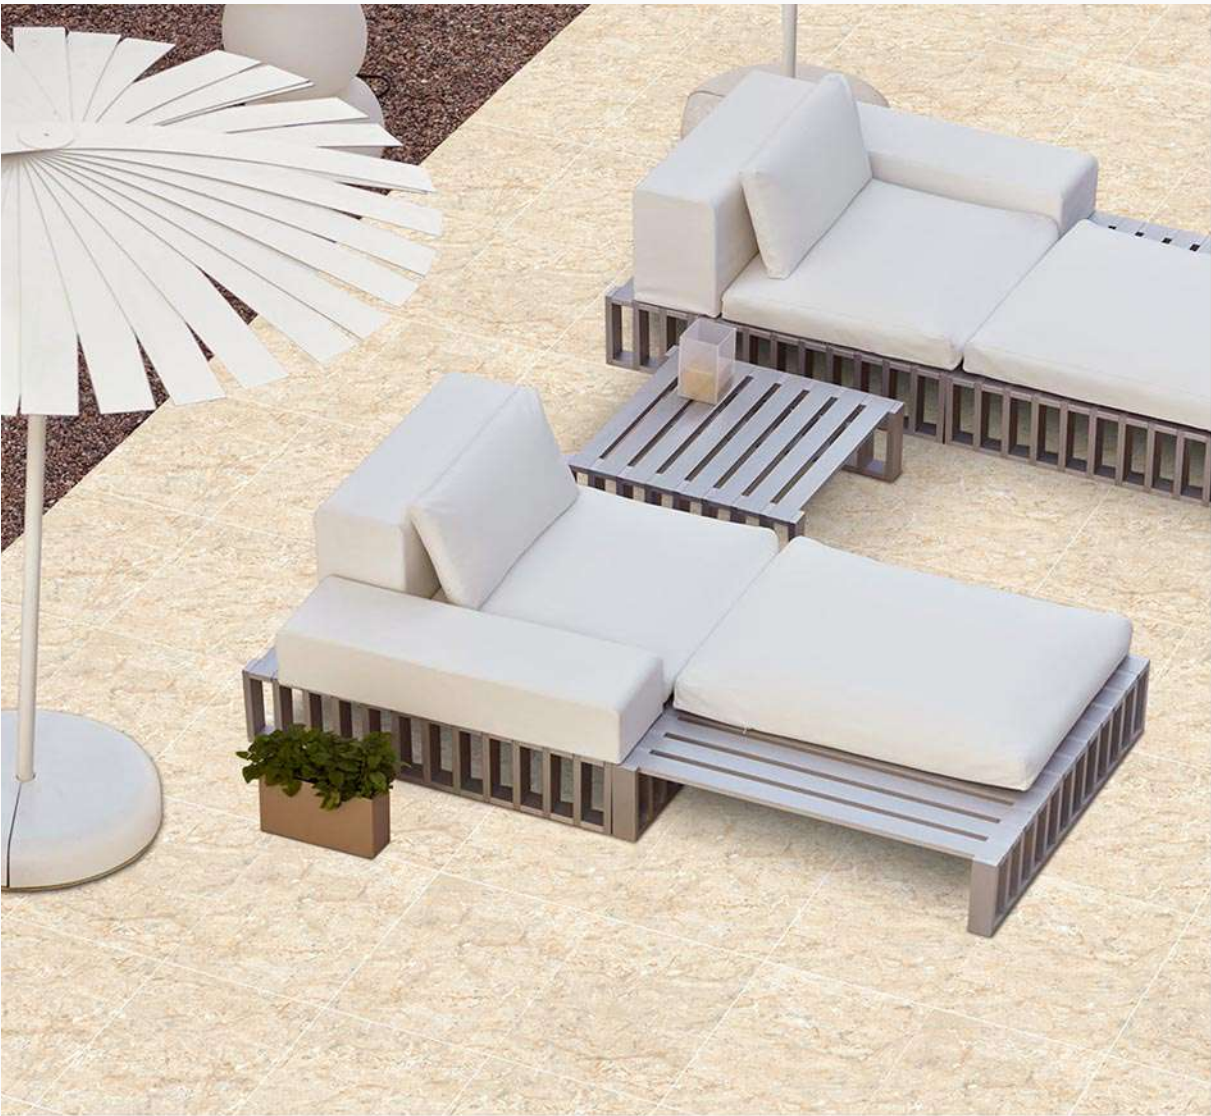

(RANDOM)

400 x 400mm

PLAIN SERIES

MATT FINISH

HEAVY DUTY PARKING TILES