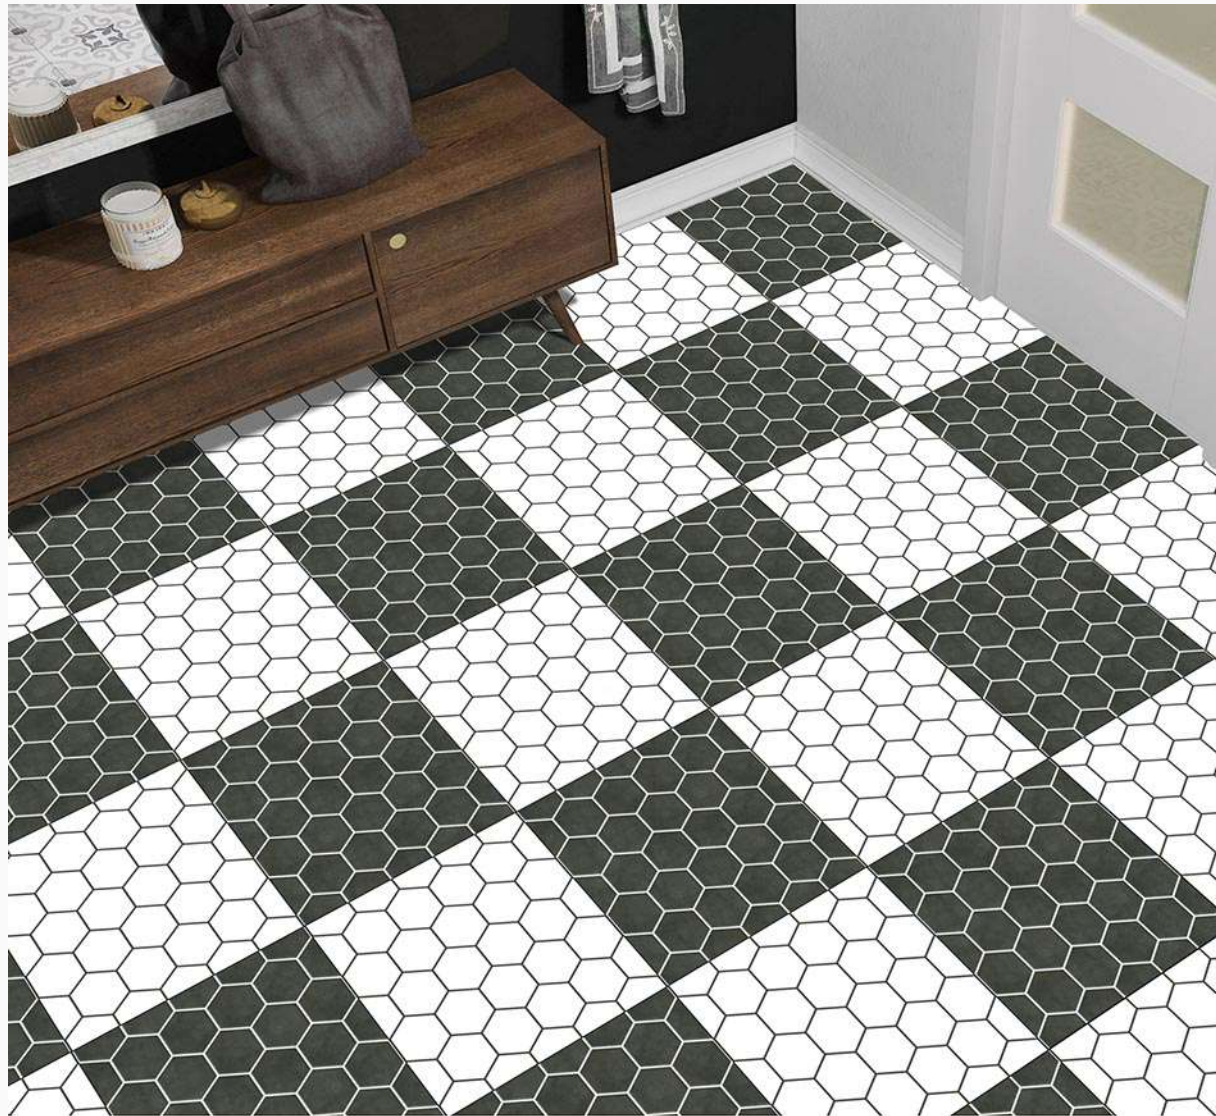

400 x 400mm

PLAIN SERIES

MATT FINISH

HEAVY DUTY PARKING TILES

100% Waterproof

HIGH
STRENGTH