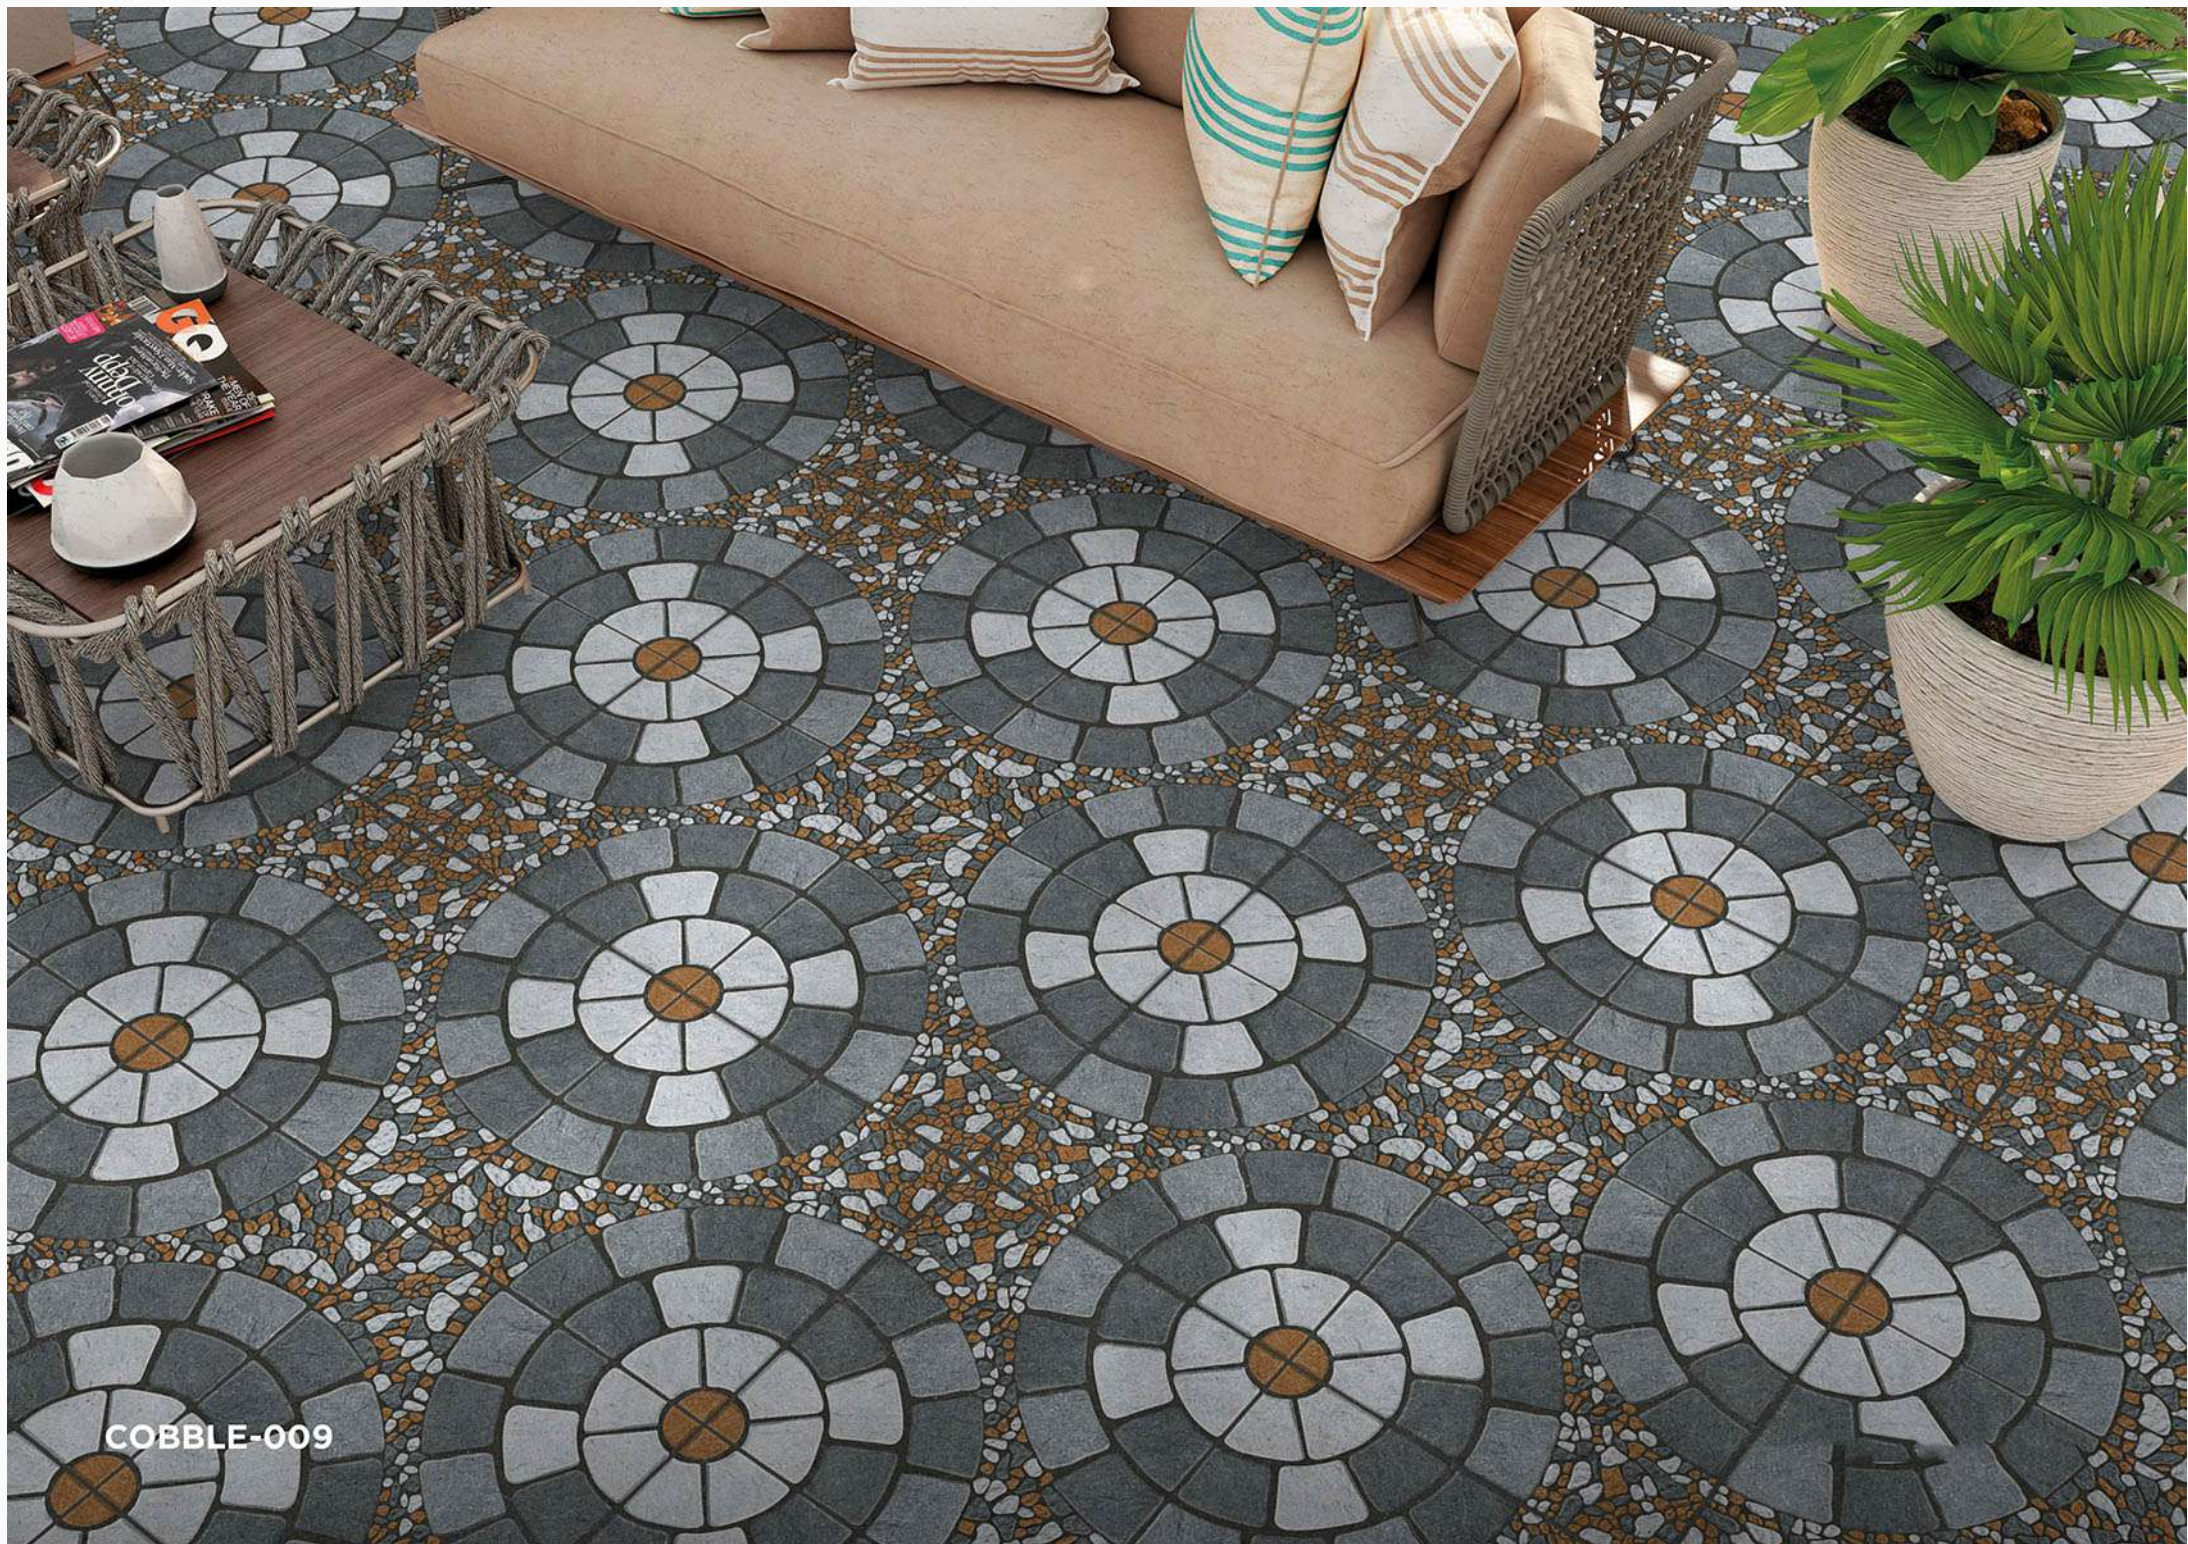

COBBLE-009

COBBLE-010

COBBLE-011

400x400mm / Matt Finish

100%
Waterproof

COBBLE-009

HEAVY DUTY

Parking Tiles