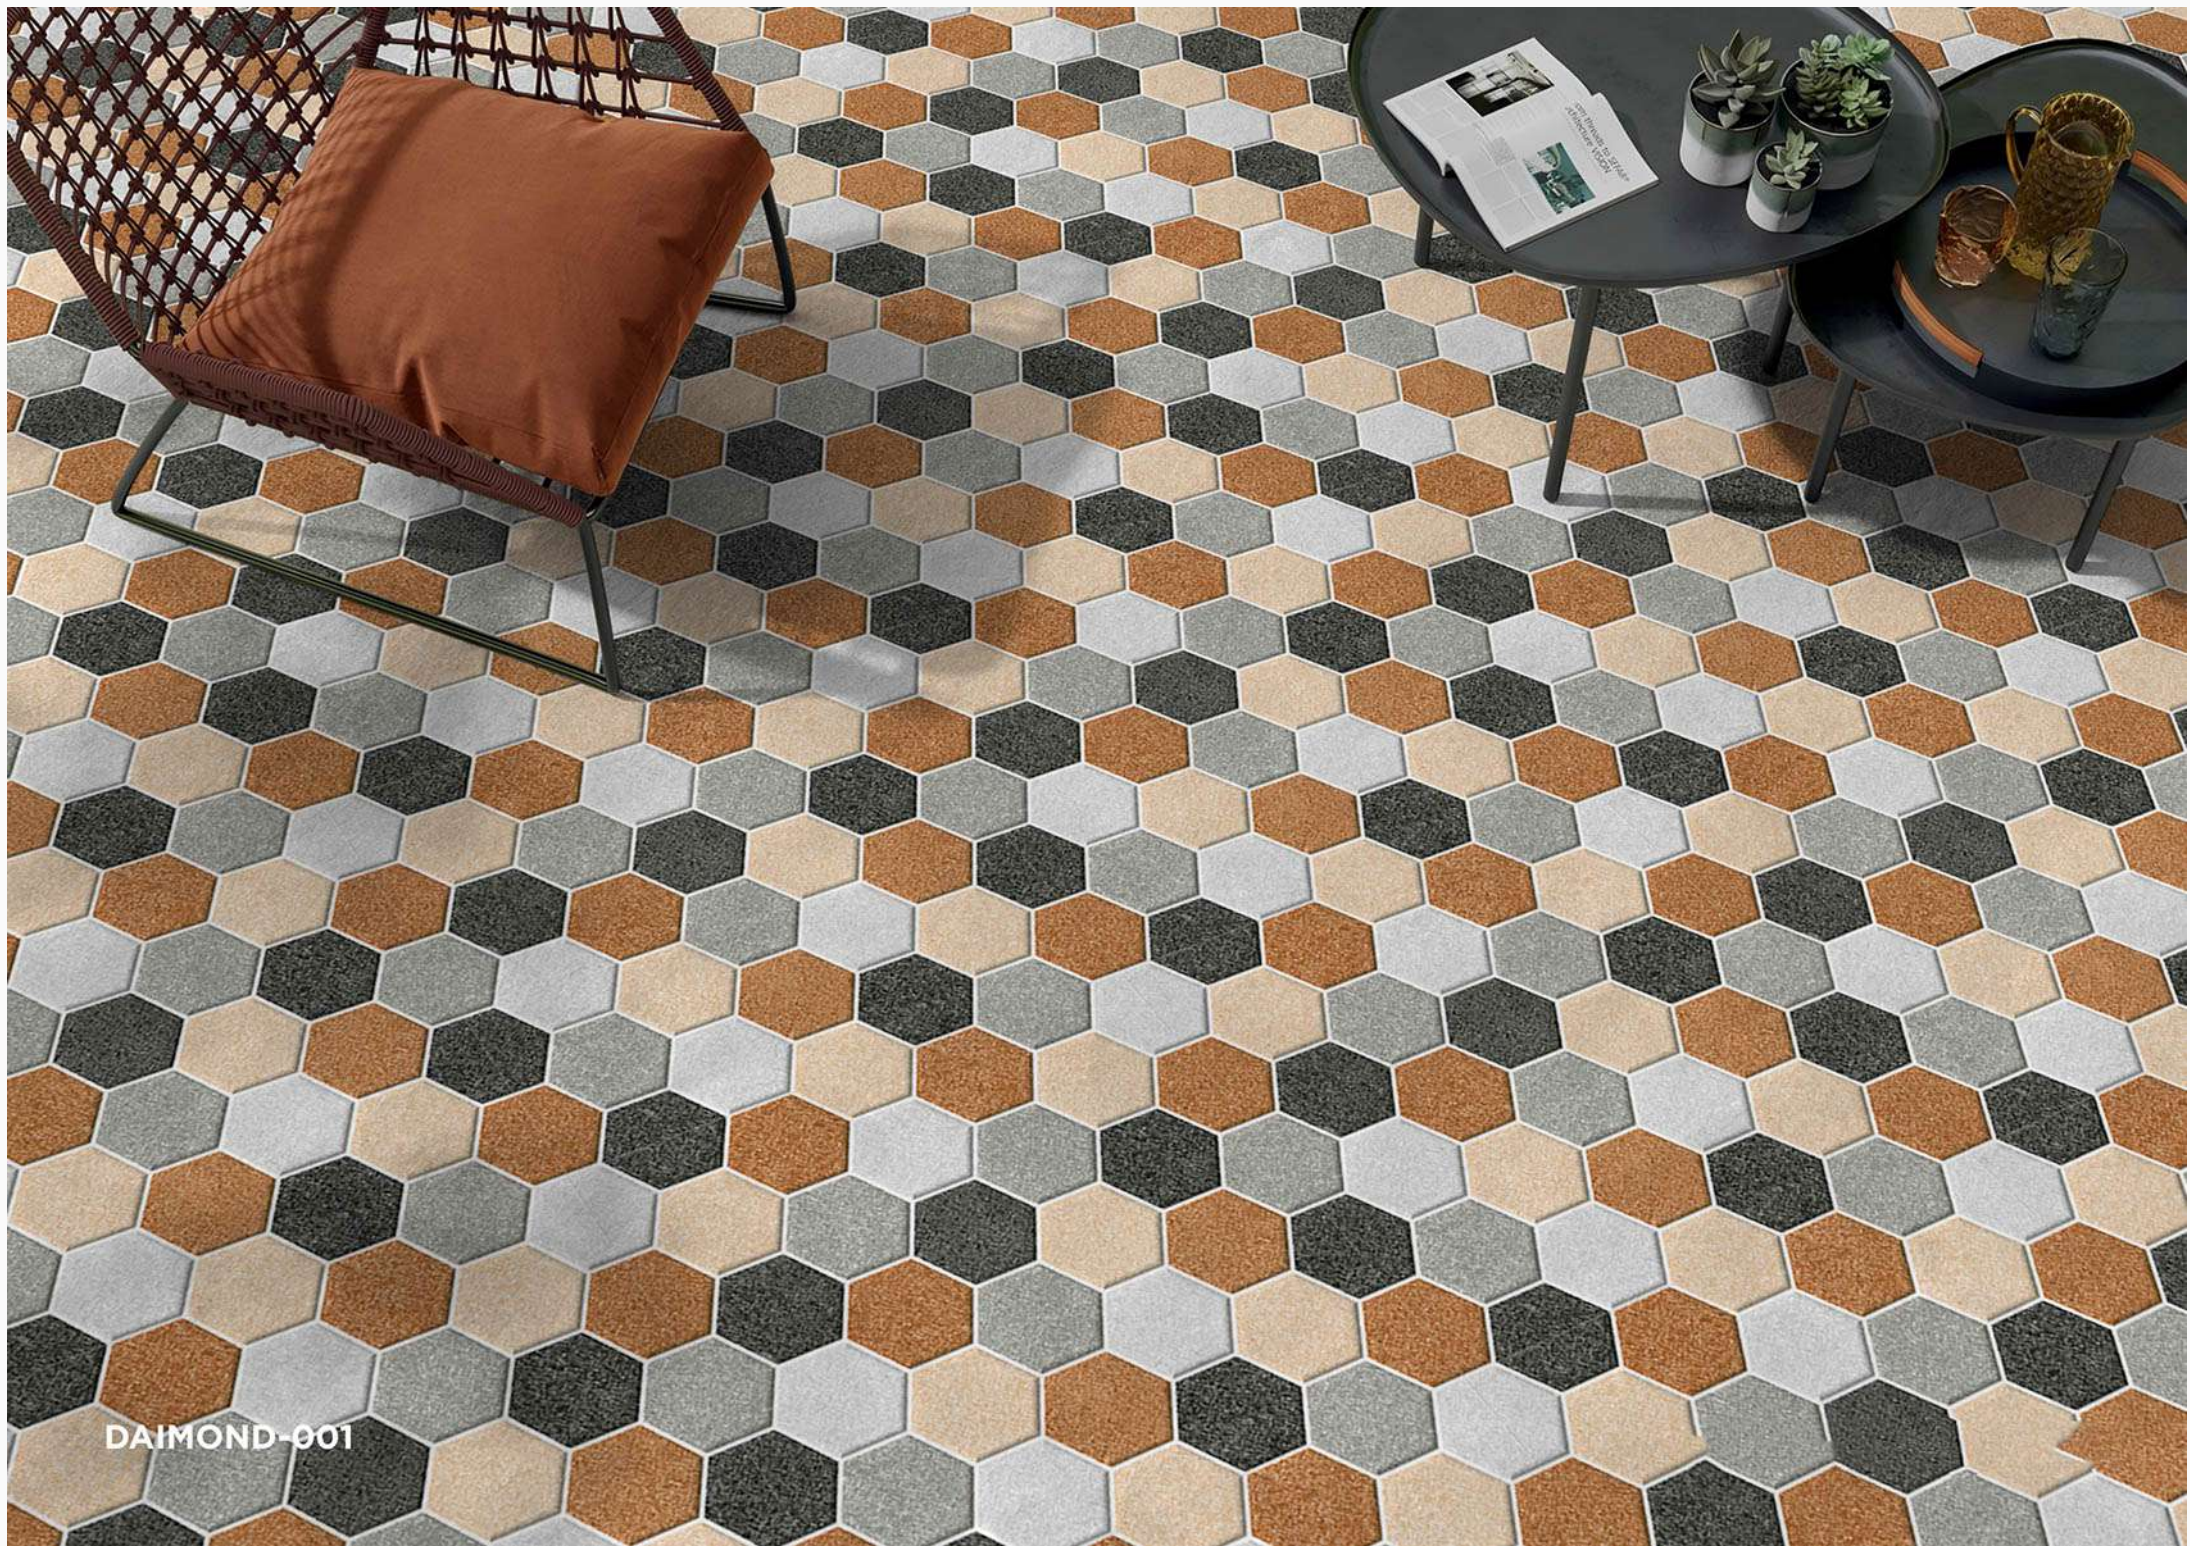

DAIMOND-001

DAIMOND-002

DAIMOND-003

DAIMOND-004

400x400mm / Matt Finish

100%
Waterproof

DAIMOND-001

HEAVY DUTY