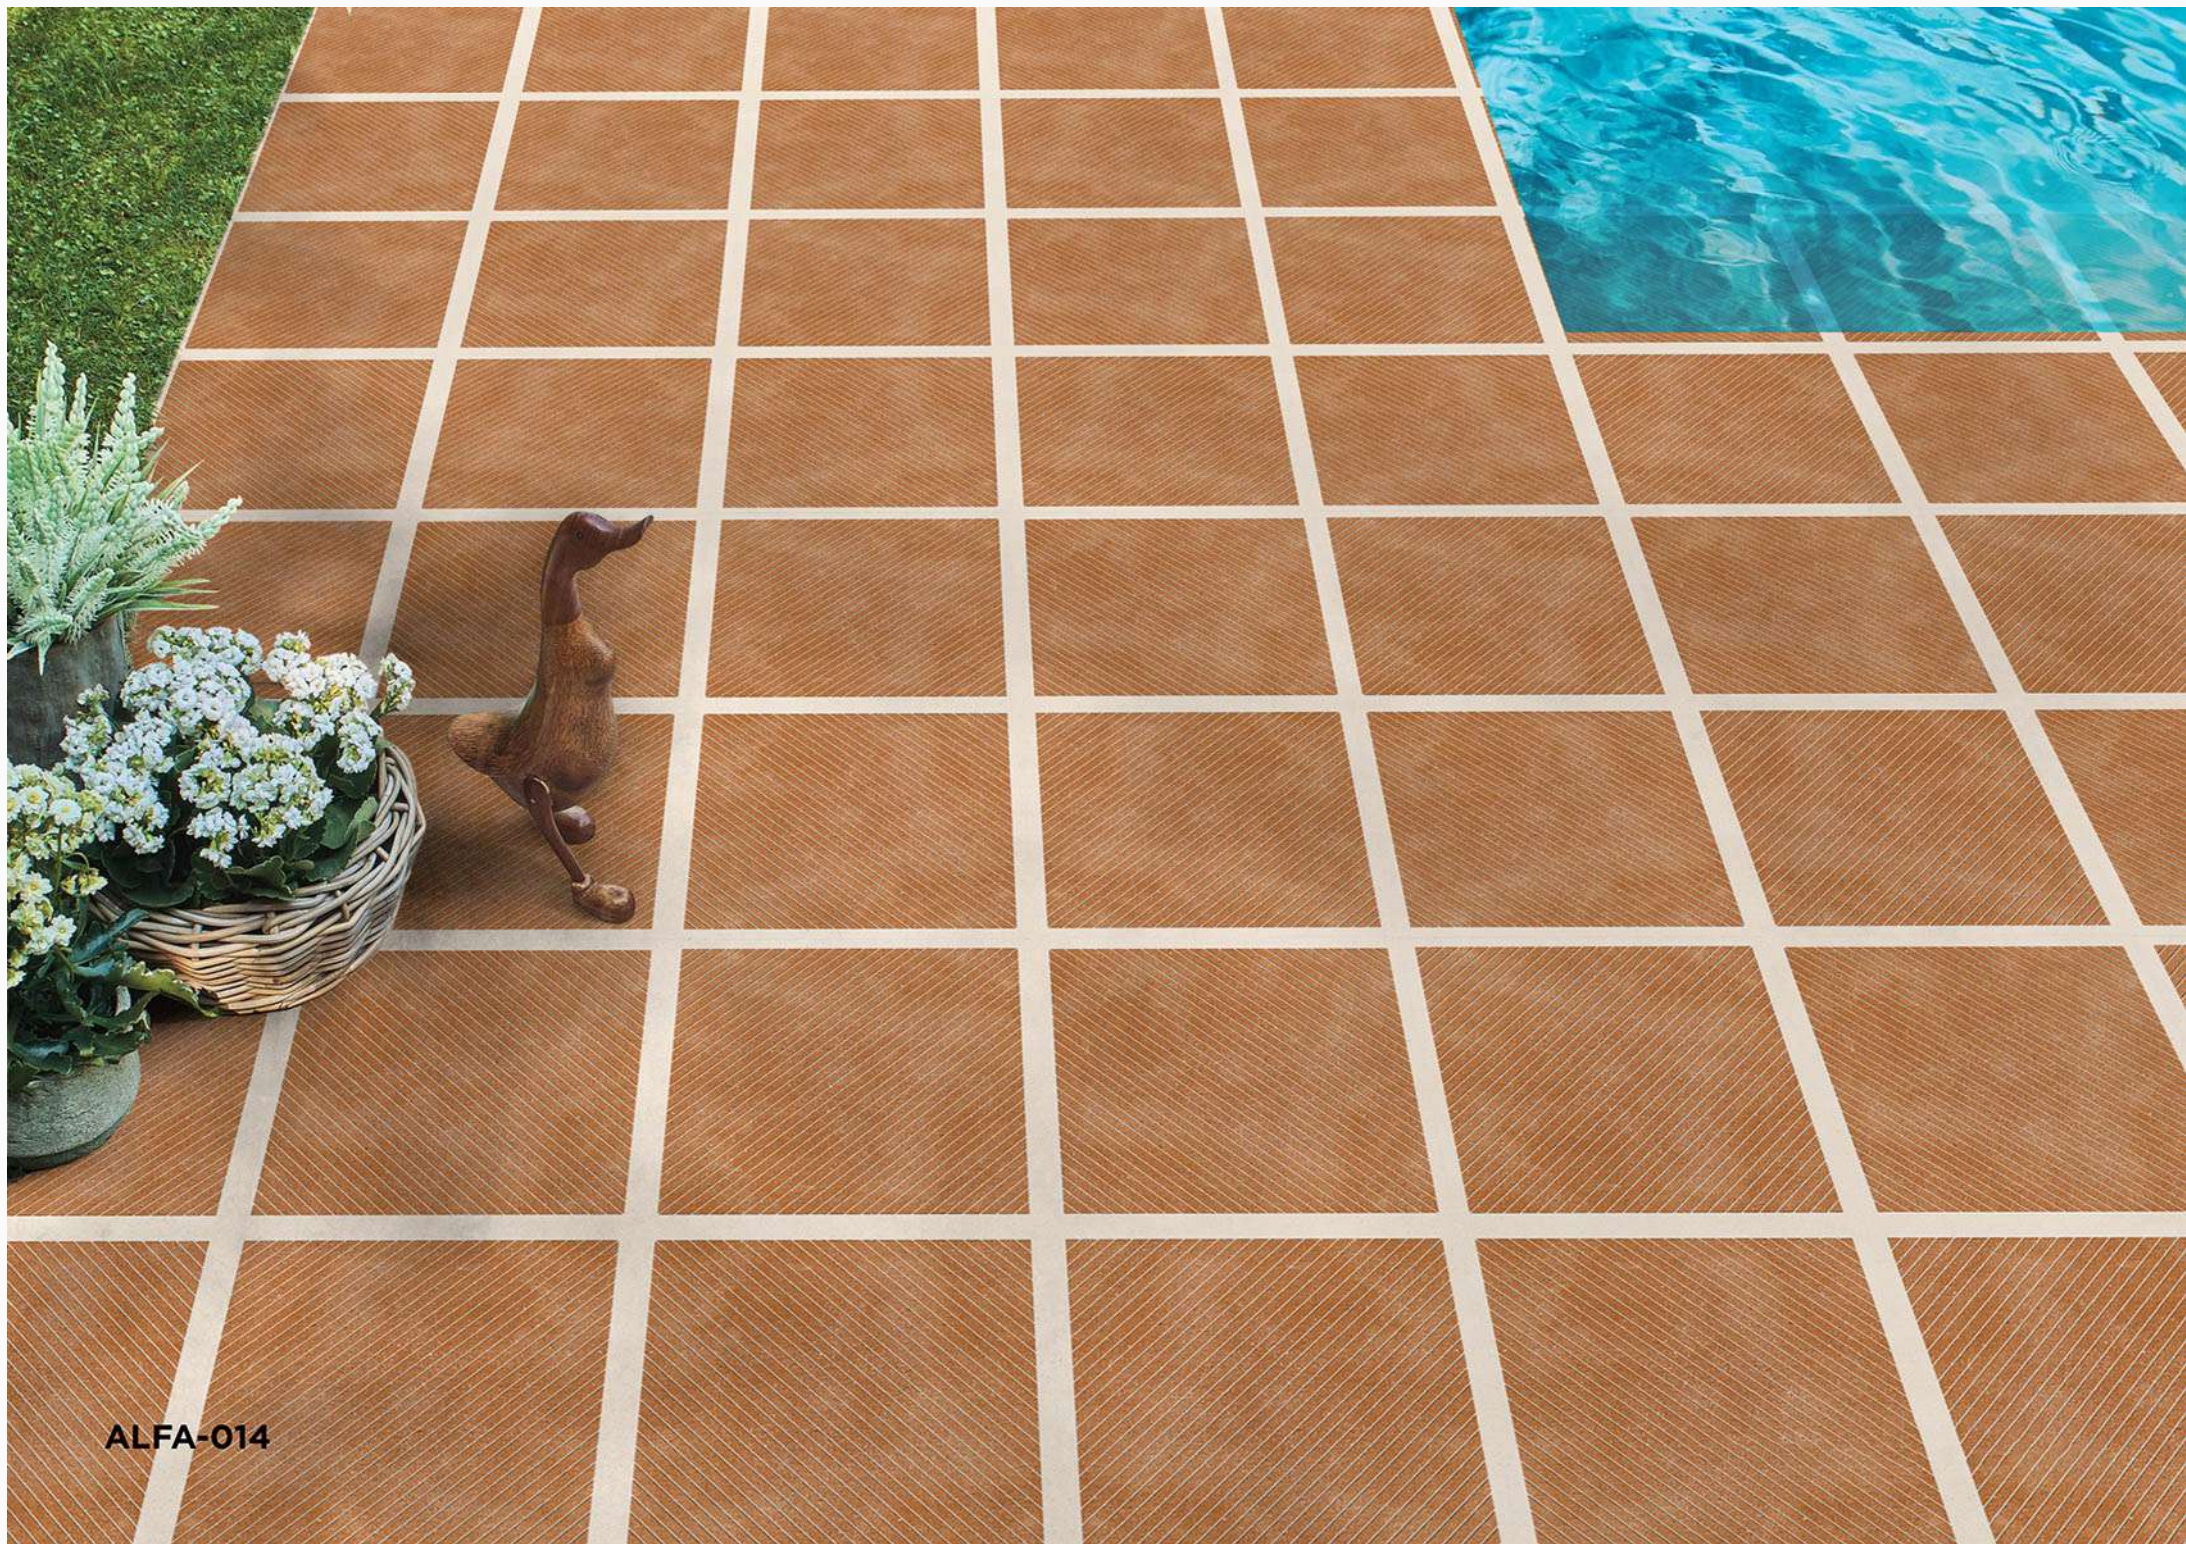

ALFA-007

ALFA-014

ALFA-014