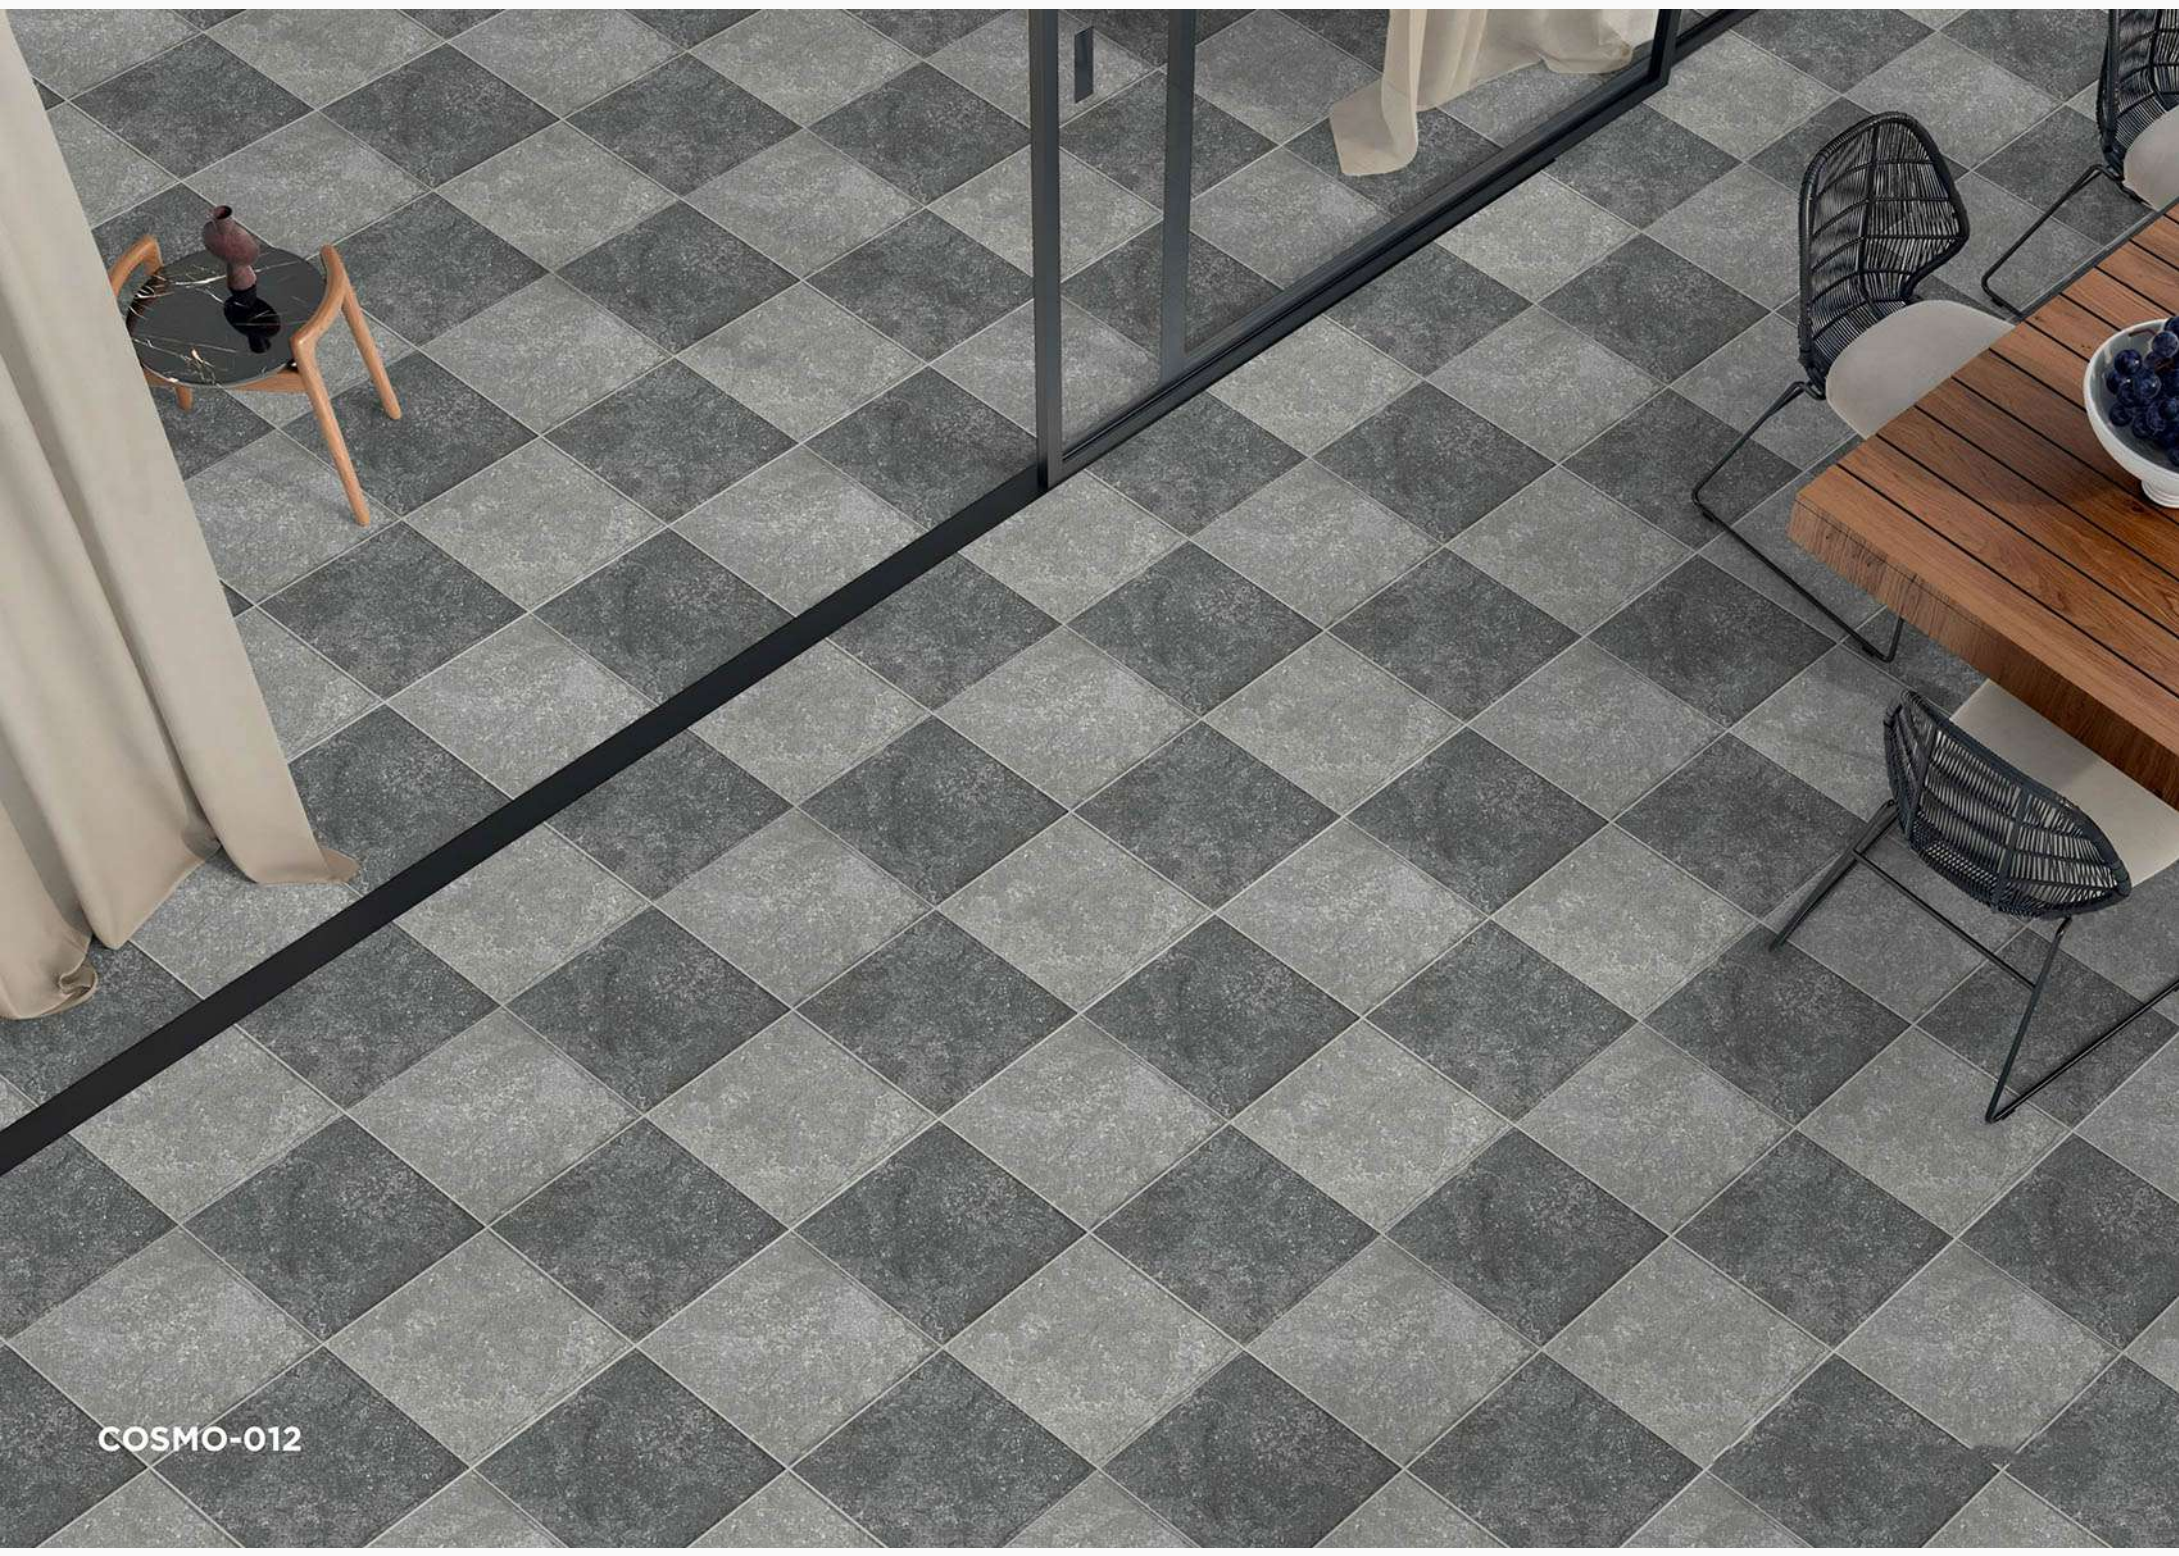

COSMO-013

COSMO-015

COSMO-012