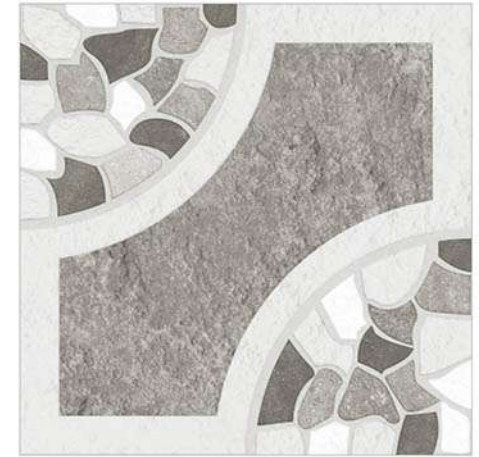

400x400mm / Matt Finish

100%
Waterproof

CALLA-001

HEAVY DUTY

Parking Tiles

CALLA-006

CALLA-007

CALLA-008