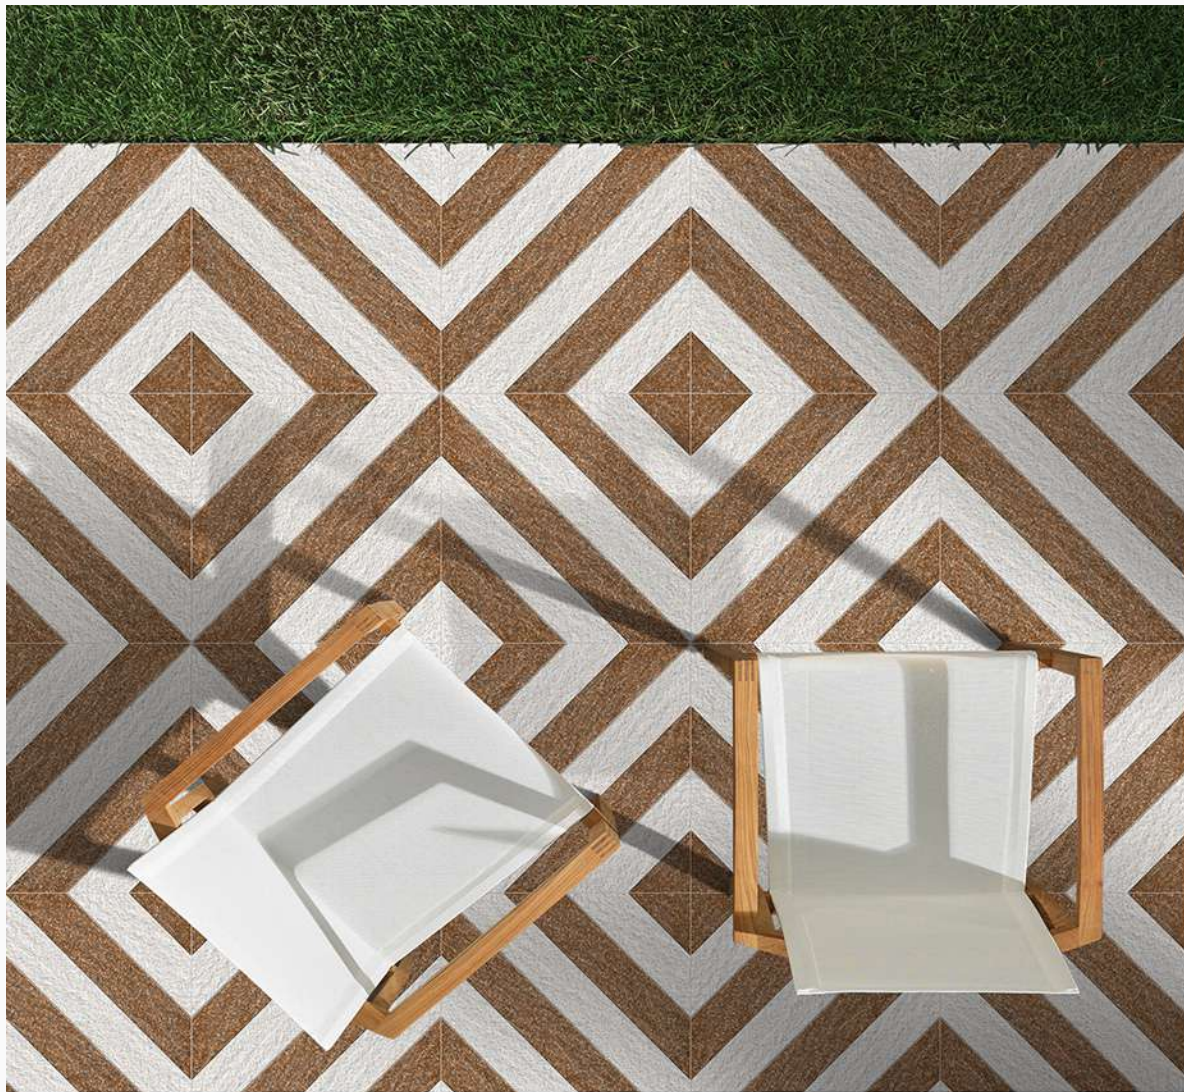

STRENGTH

FLOOR

RANDOM

PLAIN

MATT

100%
Waterproof

**HIGH
STRENGTH**

400 x 400mm