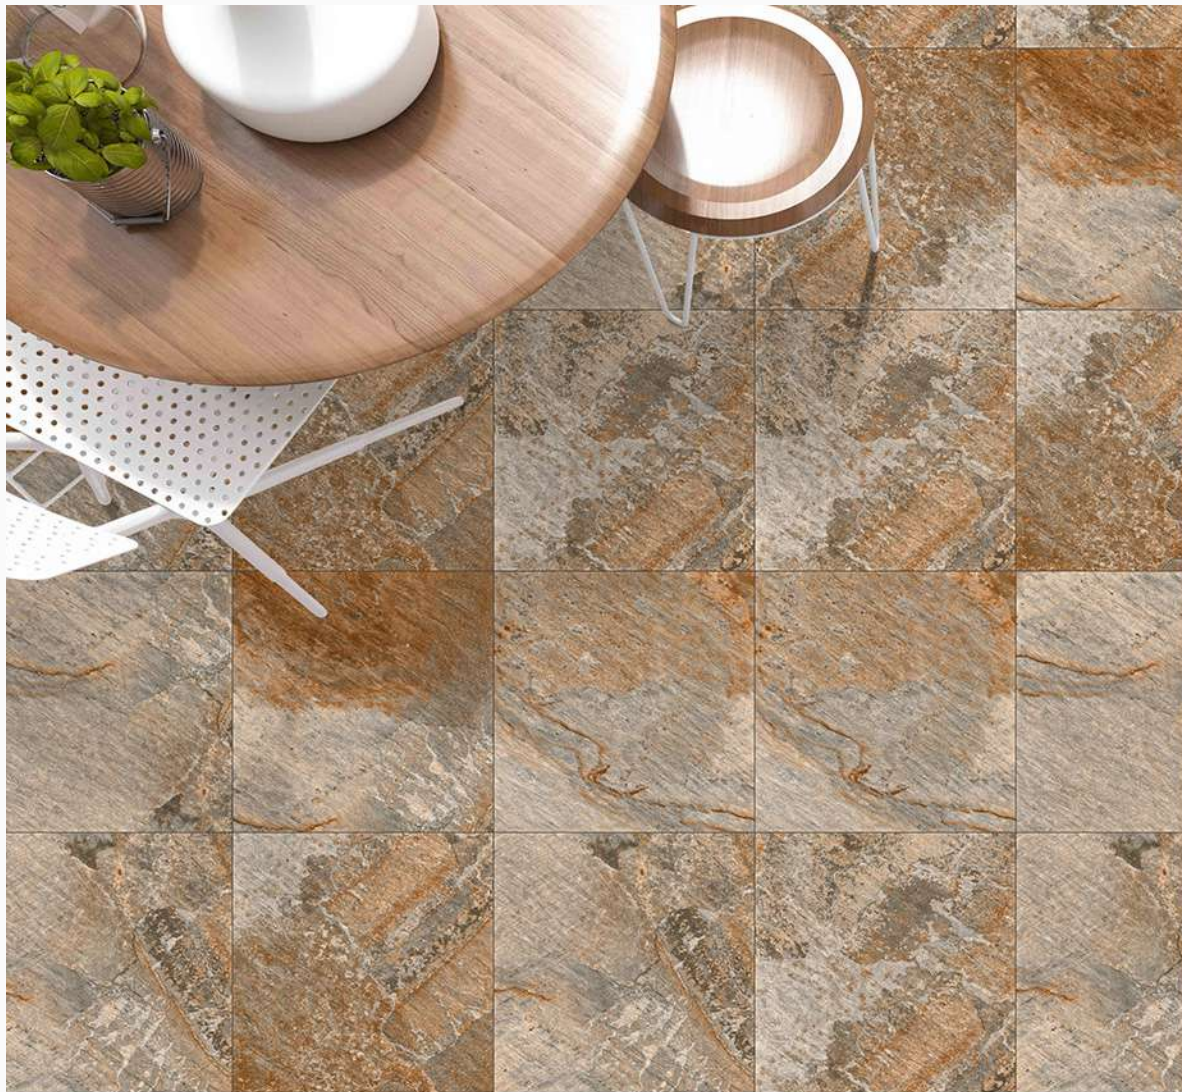

(RANDOM)

400 x 400mm

MATT FINISH

RUSTIC SERIES

HEAVY DUTY PARKING TILES