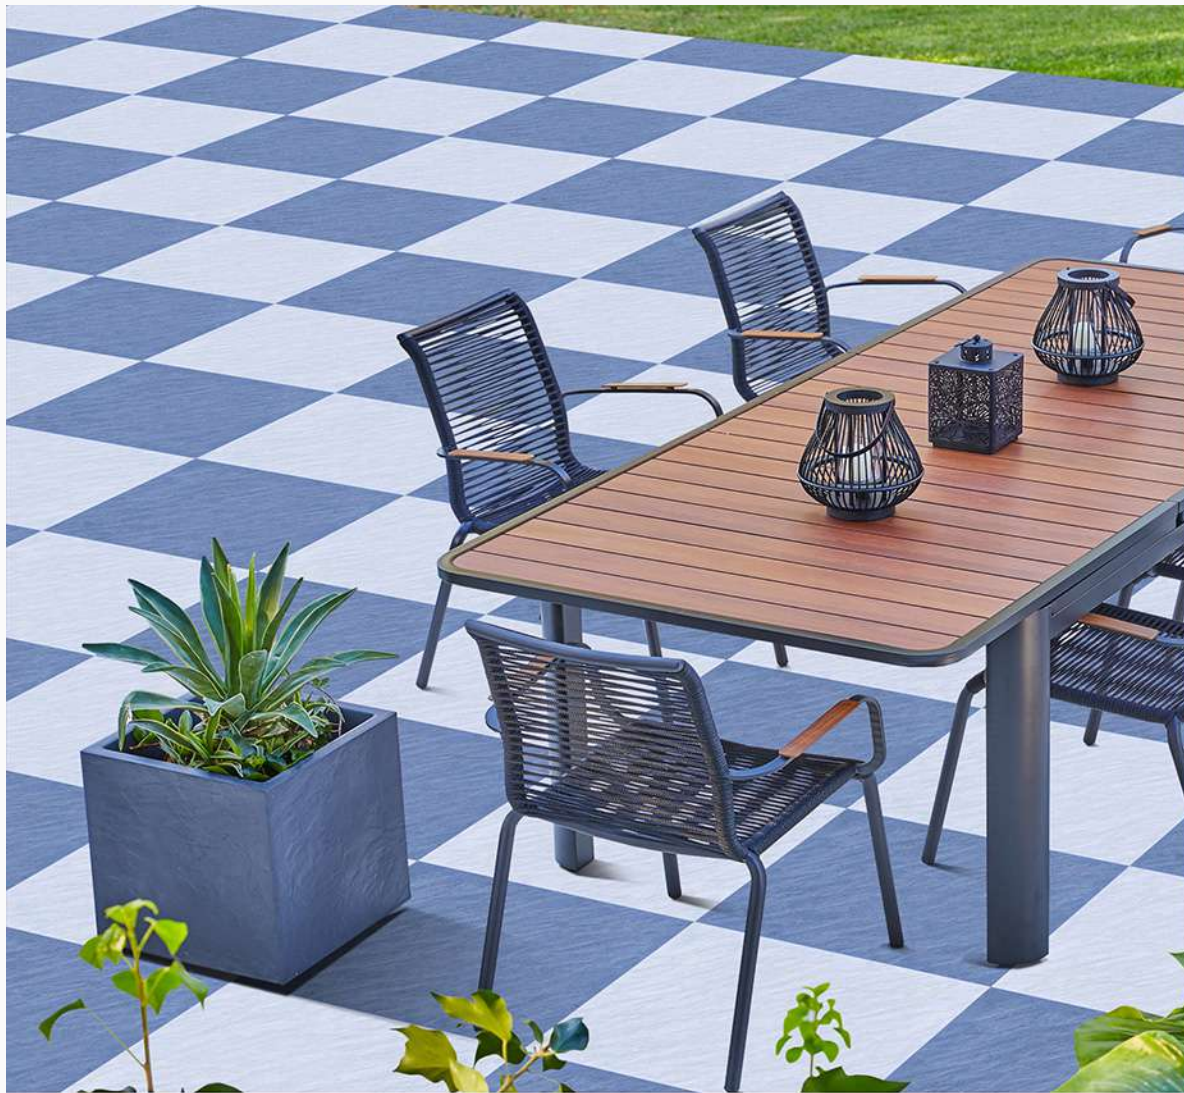

RANDOM

PLAIN

MATT

 **100% Waterproof**

 **HIGH STRENGTH** 

400 x 400mm

RUSTIC SERIES

MATT FINISH