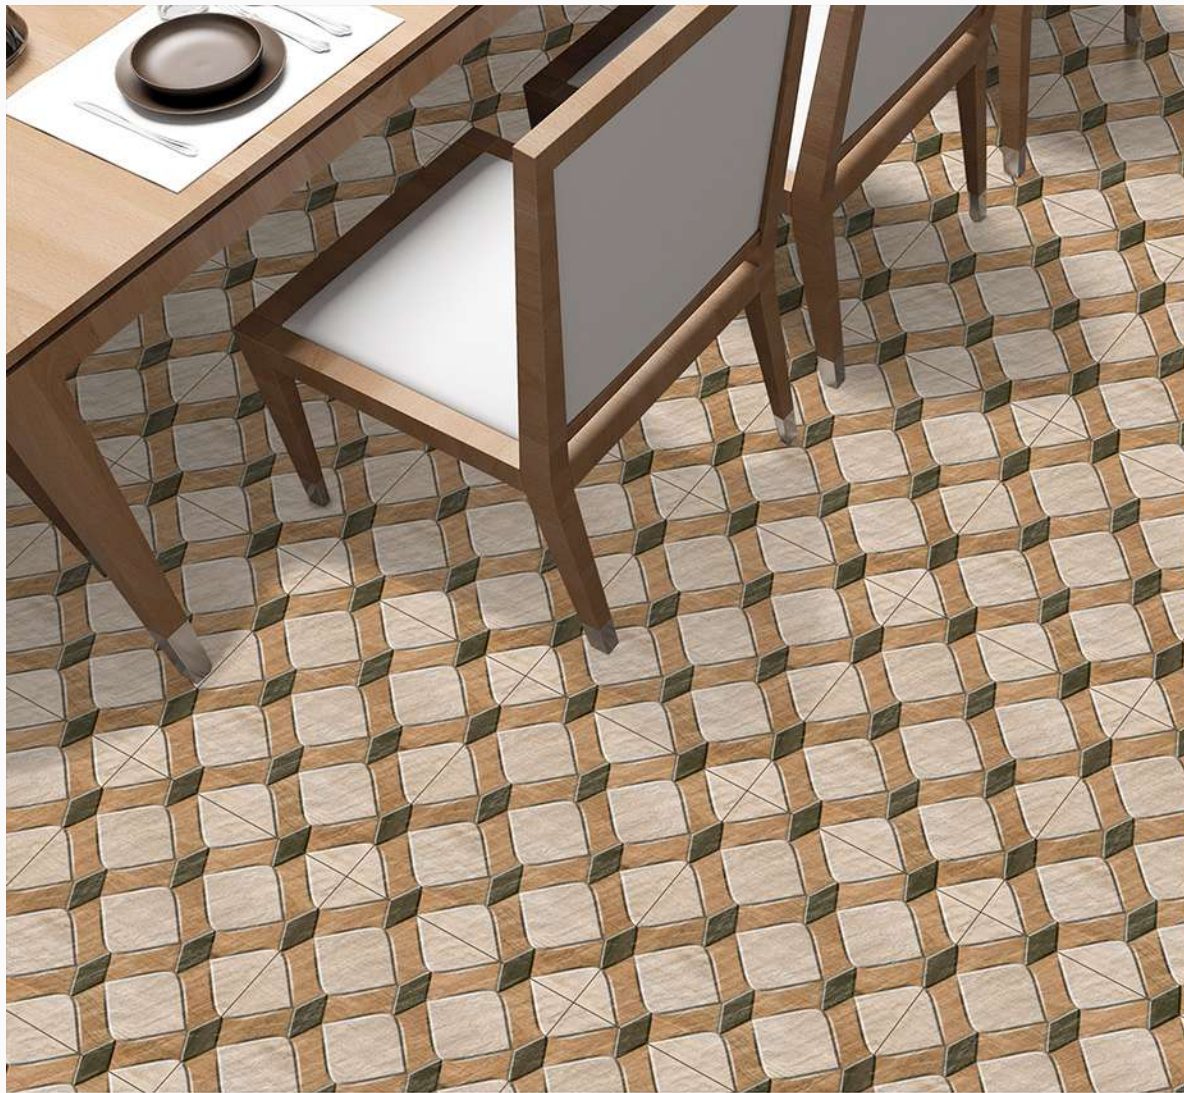

RANDOM

PLAIN

MATT

100%
Waterproof

HIGH
STRENGTH

400 x 400mm

MATT FINISH

RUSTIC SERIES