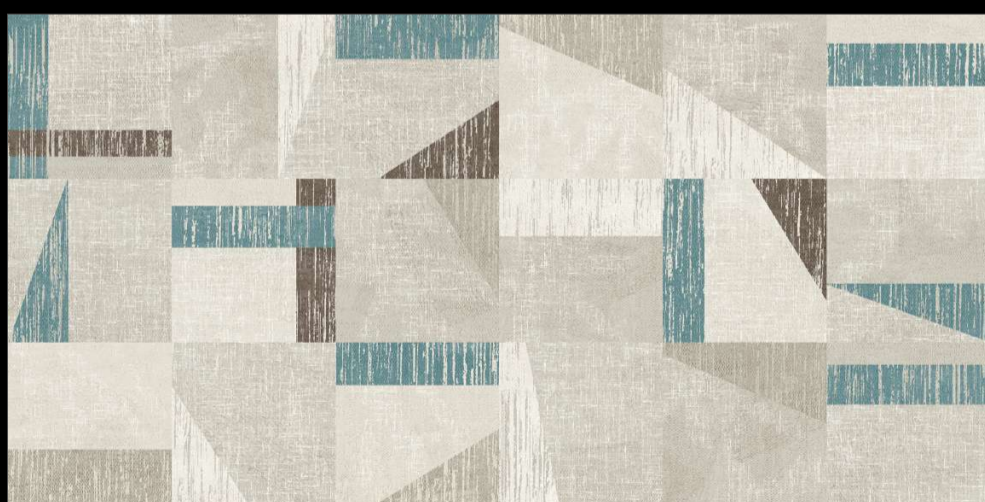

Eterna Edition

60x120cm

Decolux Design

NICOLE LIGHTI