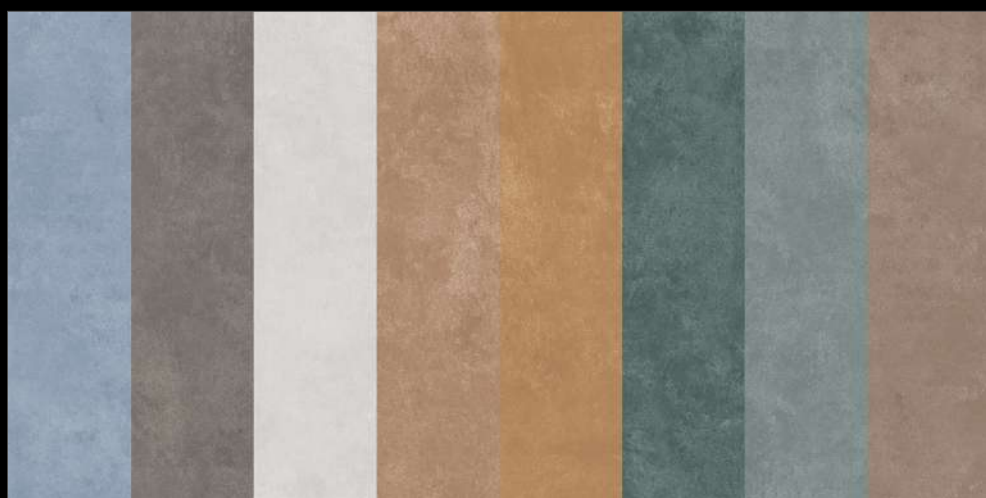

60x120cm

Decolux Design

NEW LIGHTI

8.5 Thickness

HUBI FLORAL MULTI DECOR

NEW DARKI

**CARVE
SURFACE**

JUNGLE