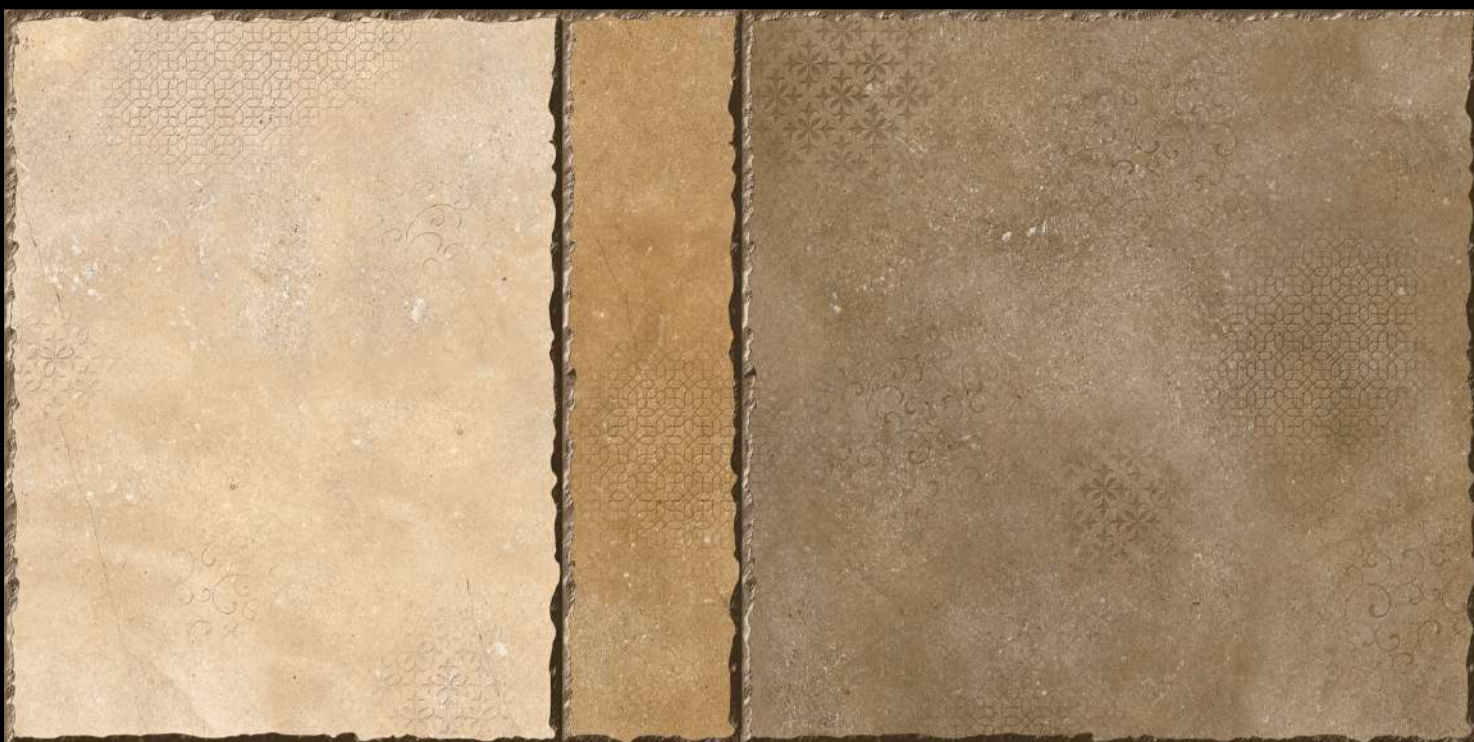

**CARVE
SURFACE**

OMANI

ARTISAN
COLLECTION