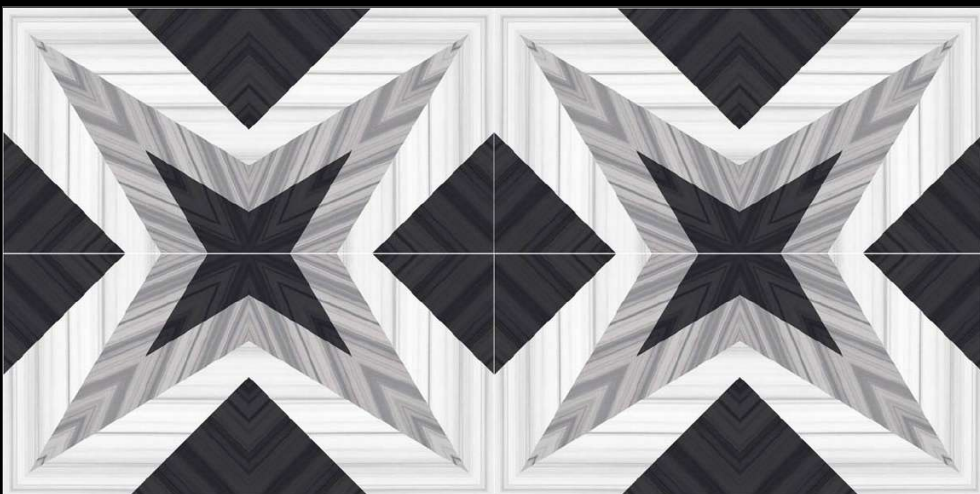

**GLOSS
SURFACE**

ZIBRA BLACK

ECHO
COLLECTION

Eterna Edition

60x120cm

01 Randoms

8.5 Thickness

**GLOSS
SURFACE**