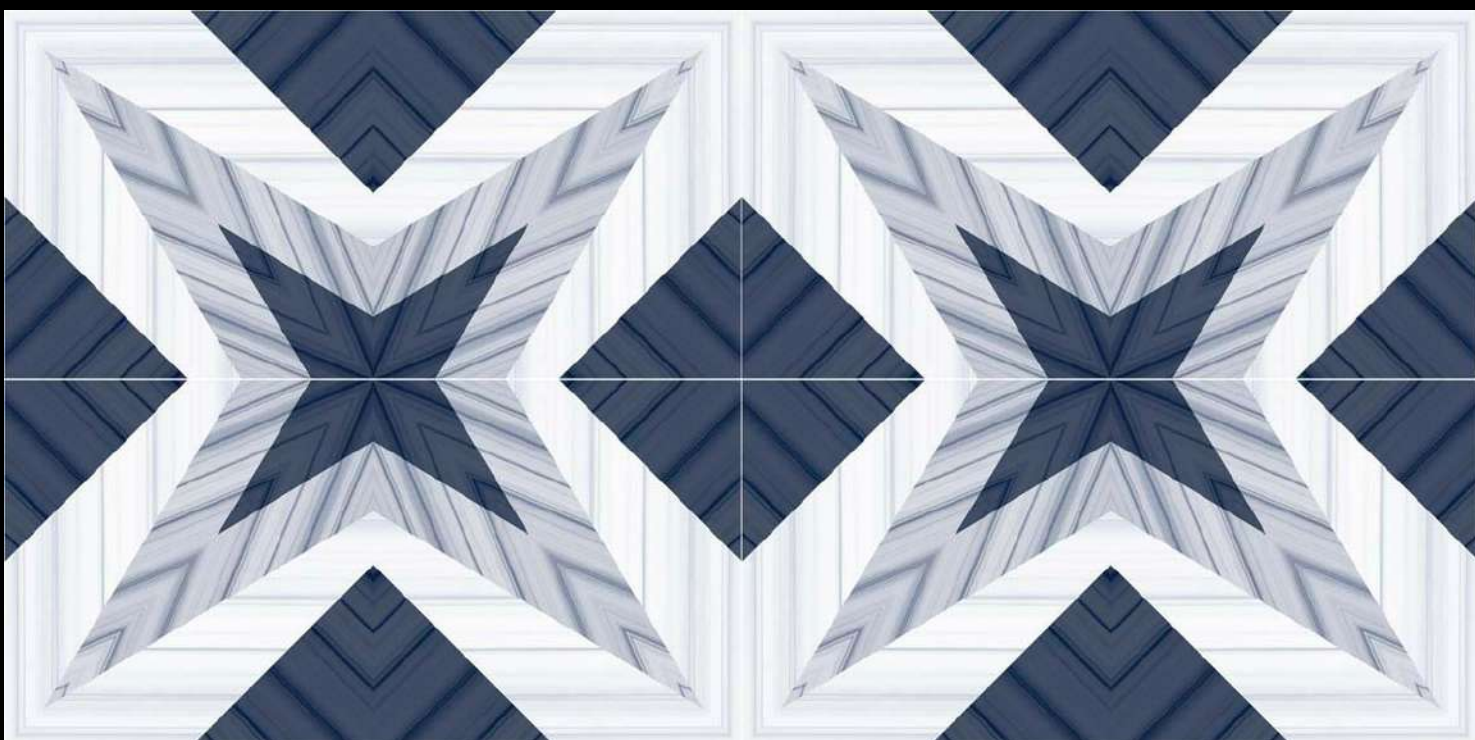

**GLOSS
SURFACE**

ZIBRA BLUE

ECHO
COLLECTION