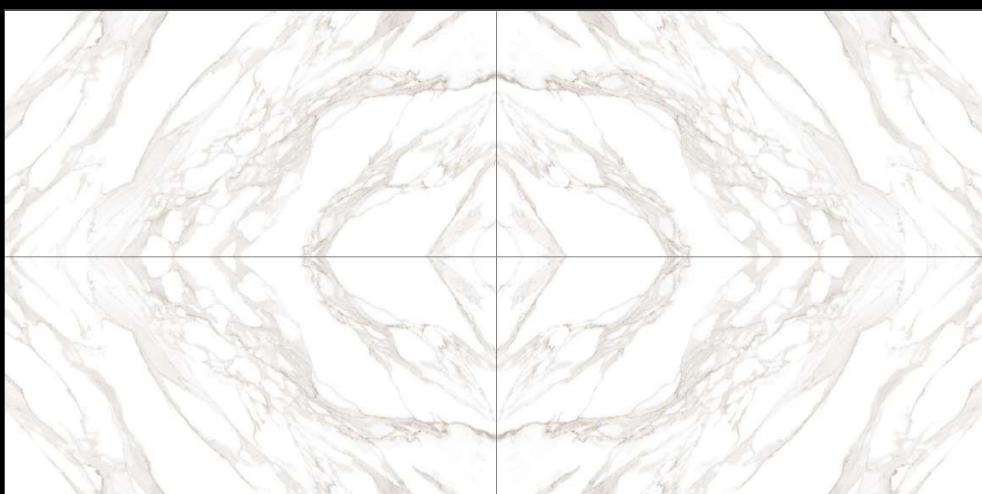

Eterna Edition

60x120cm

01 Randoms

8.5 Thickness