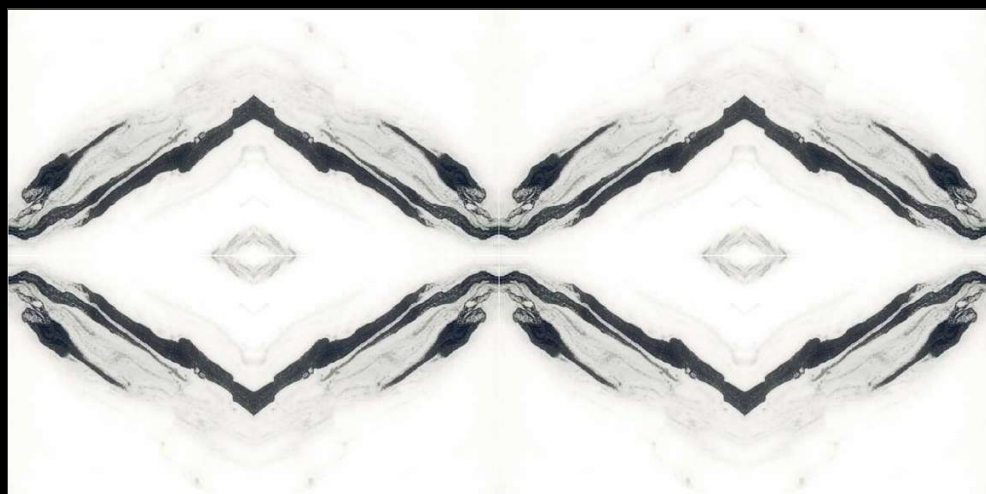

8.5 Thickness

**GLOSS
SURFACE**

ORISS BLACK

ECHO
COLLECTION

Eterna Edition

60x120cm

OI Randoms

8.5 Thickness