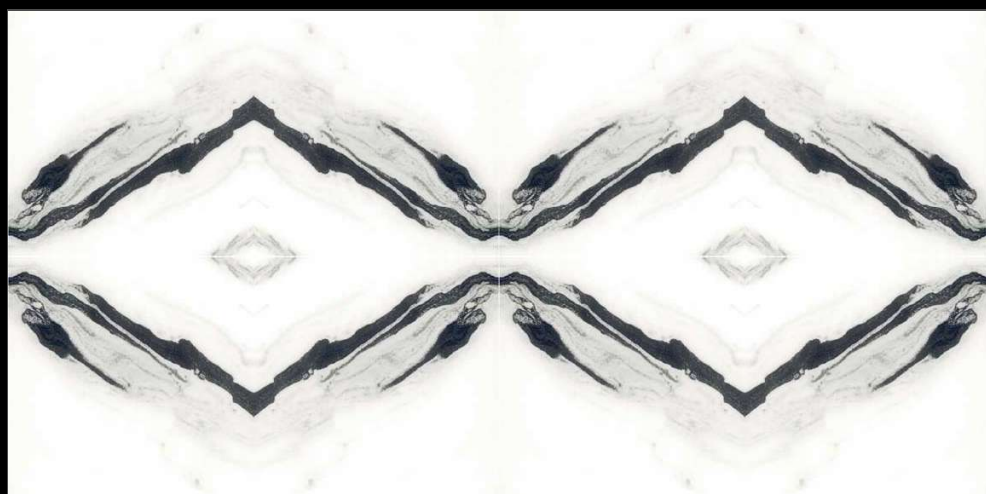

8.5 Thickness

**GLOSS
SURFACE**

ORISS BLACK

ECHO
COLLECTION

Eterna Edition

60x120cm

OI Randoms

8.5 Thickness