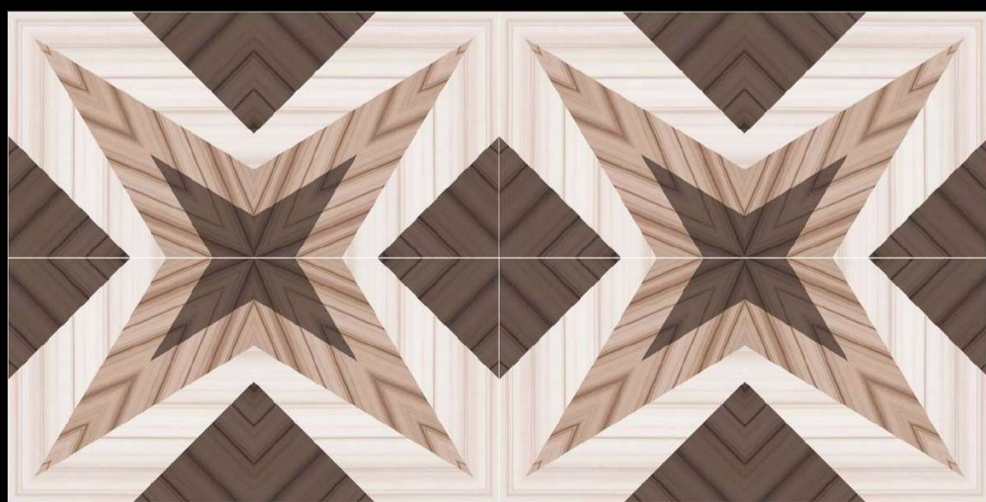

Eterna Edition

60x120cm

01 Randoms

8.5 Thickness