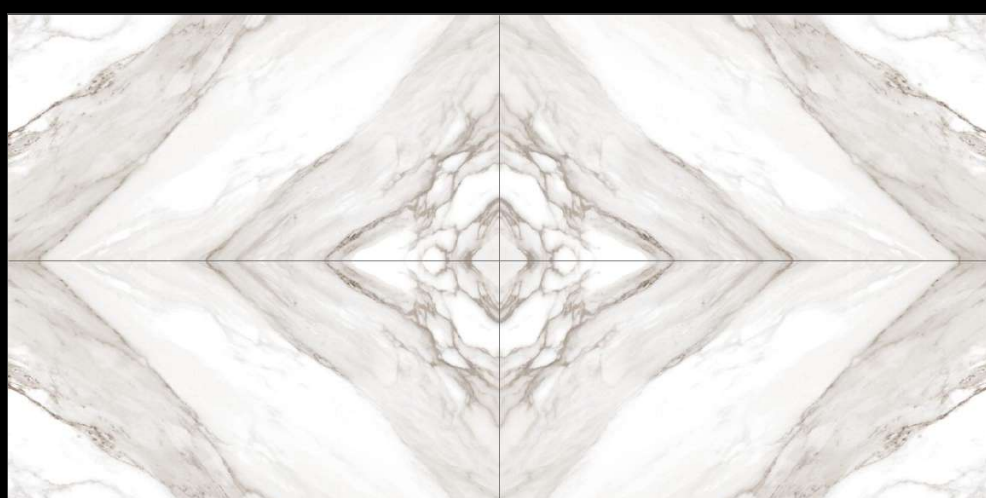

**GLOSS
SURFACE**

SATUARIO GRAND

ECHO
COLLECTION

Eterna Edition

60x120cm

01 Randoms

8.5 Thickness