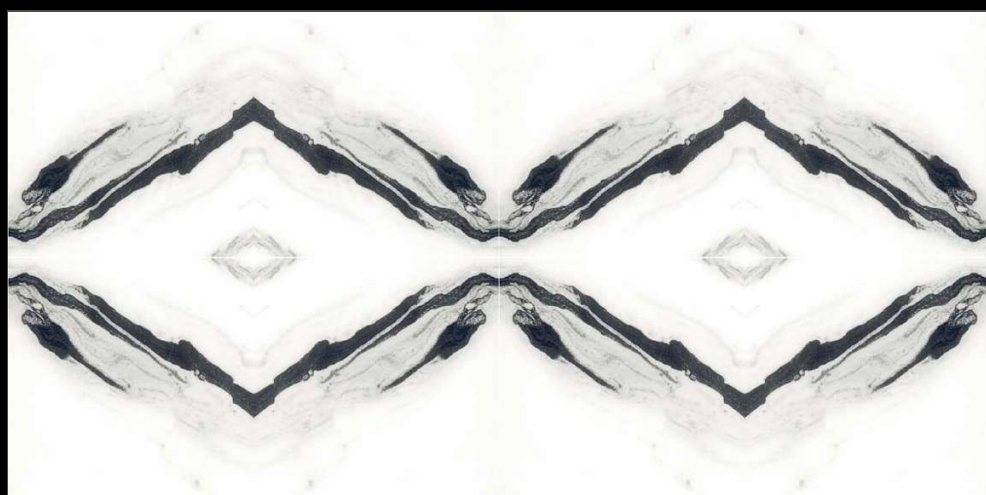

8.5 Thickness

**GLOSS
SURFACE**

ORISS BLACK

ECHO
COLLECTION

Eterna Edition

60x120cm

OI Randoms

8.5 Thickness