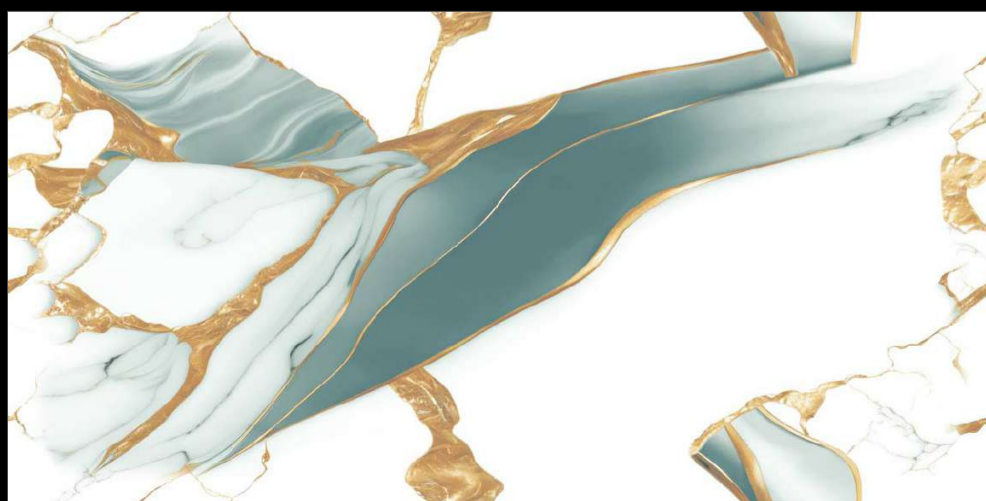

**GLOSS
SURFACE**

ADONIS AQUA

**FOIL
COLLECTION**

Eterna Edition

60x120cm

O3 Randoms

8.5 Thickness