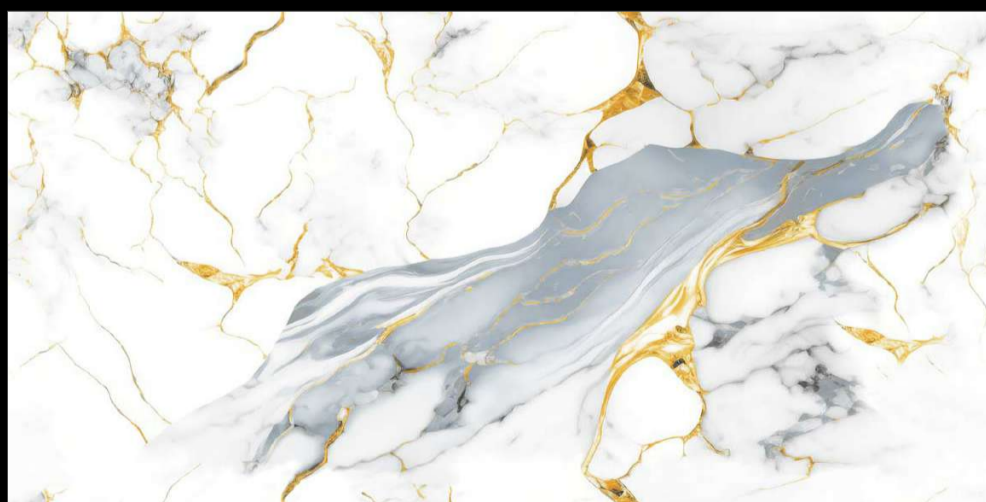

Eterna Edition

60x120cm

O2 Randoms

8.5 Thickness