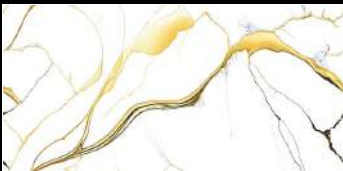

CURIOS

DAZZLING

GEONA BLUE

GOLD WANSY

LANZAROTE GREEN

LANZAROTE NATURAL

LUSTROUS GOLDEN

MARIANA BLUE

MINDA GOLD

MONET AQUA GOLD

MONET BLACK GOLD

NEACON BLUE

600 X 1200 MM , GOLD

PIUMA GOLD

PRIZOMA WHITE GOLD

RADDIX