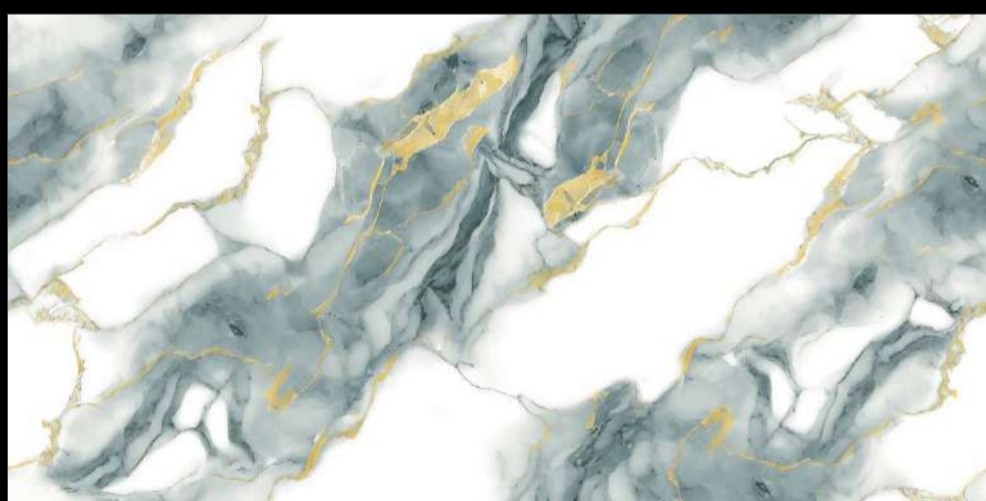

Eterna Edition

60x120cm

O2 Randoms

8.5 Thickness

**GLOSS
SURFACE**

LANZAROTE GREEN

FOIL
COLLECTION

Eterna Edition