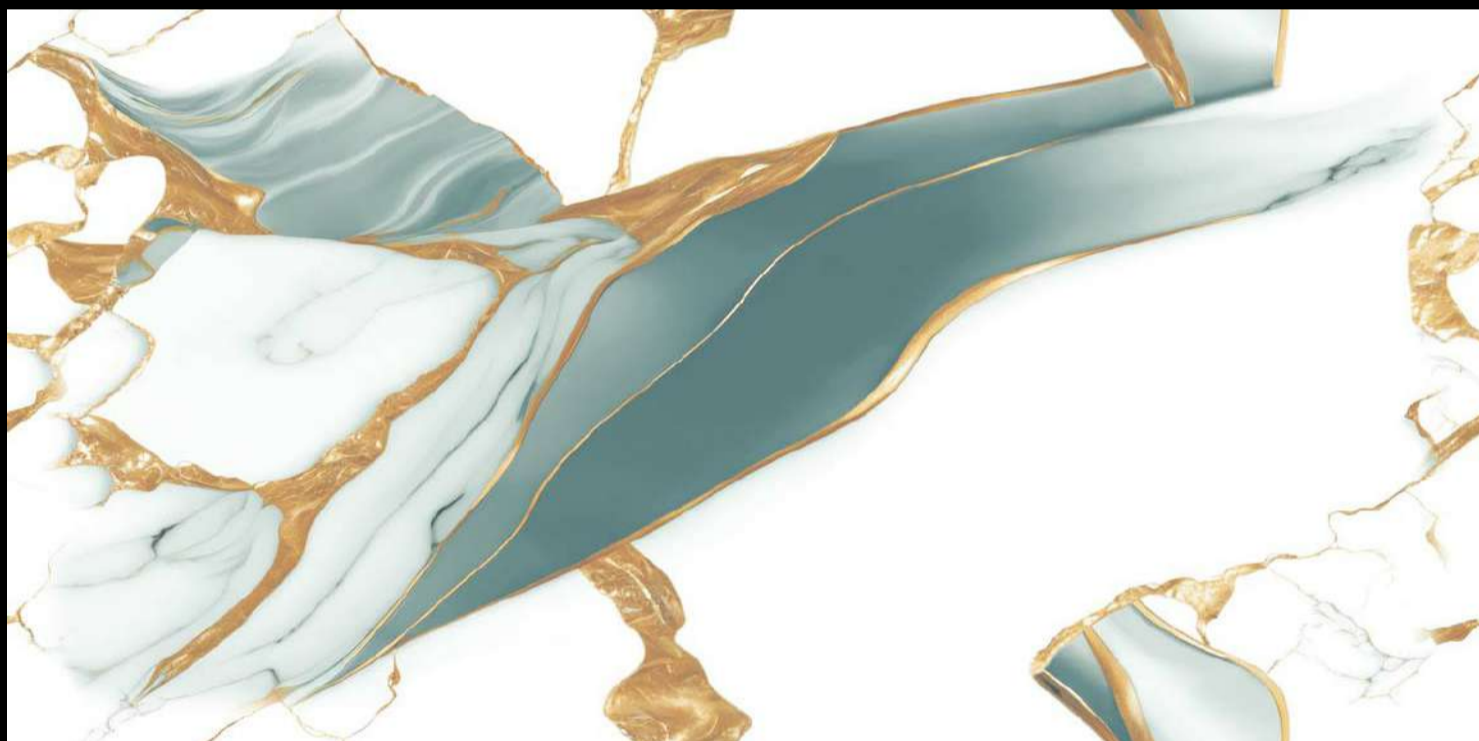

SILKY ORANGE

VITRO SPIDER END

VIVIAN AQUA GOLD END

WHITE GOLD

**GLOSS
SURFACE**

ADONIS AQUA

**FOIL
COLLECTION**

Eterna Edition