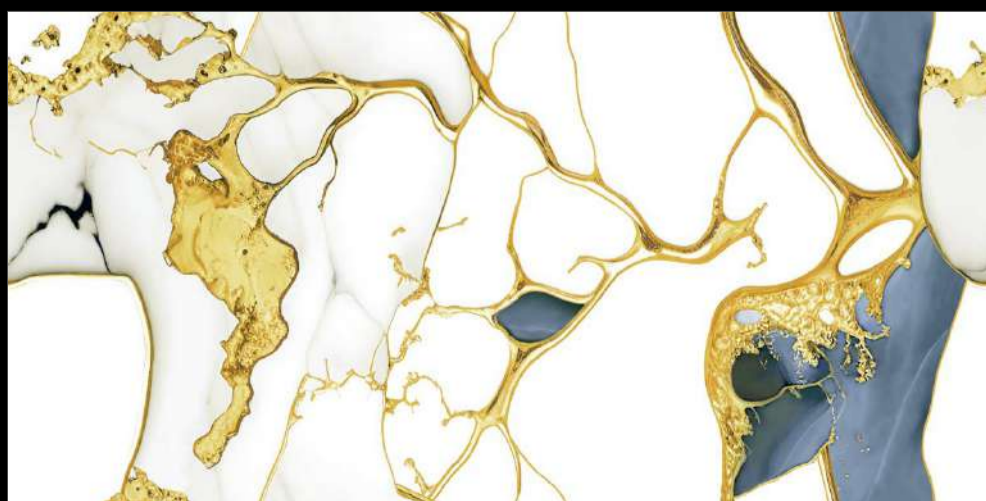

**GLOSS
SURFACE**

CURIOS

**FOIL
COLLECTION**

Eterna Edition

60x120cm

O2 Randoms

8.5 Thickness

**GLOSS
SURFACE**