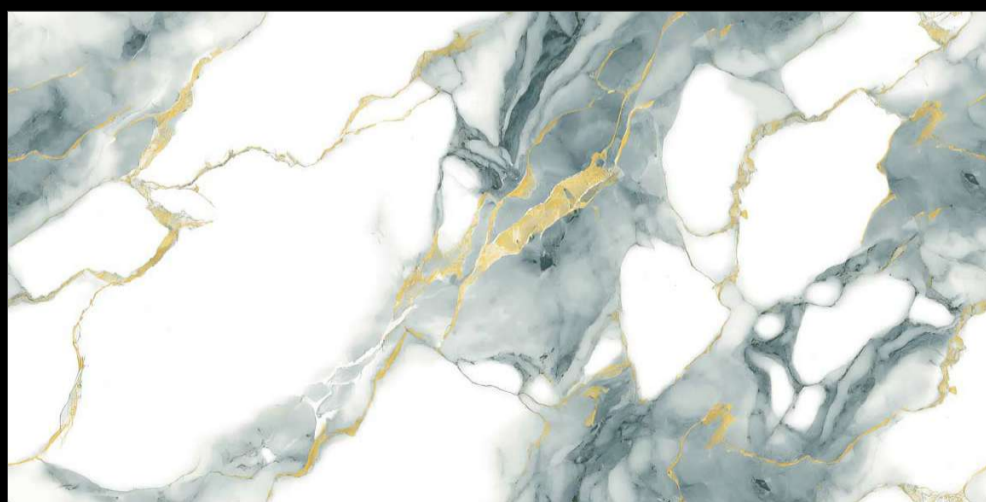

Eterna Edition

60x120cm

O2 Randoms

8.5 Thickness