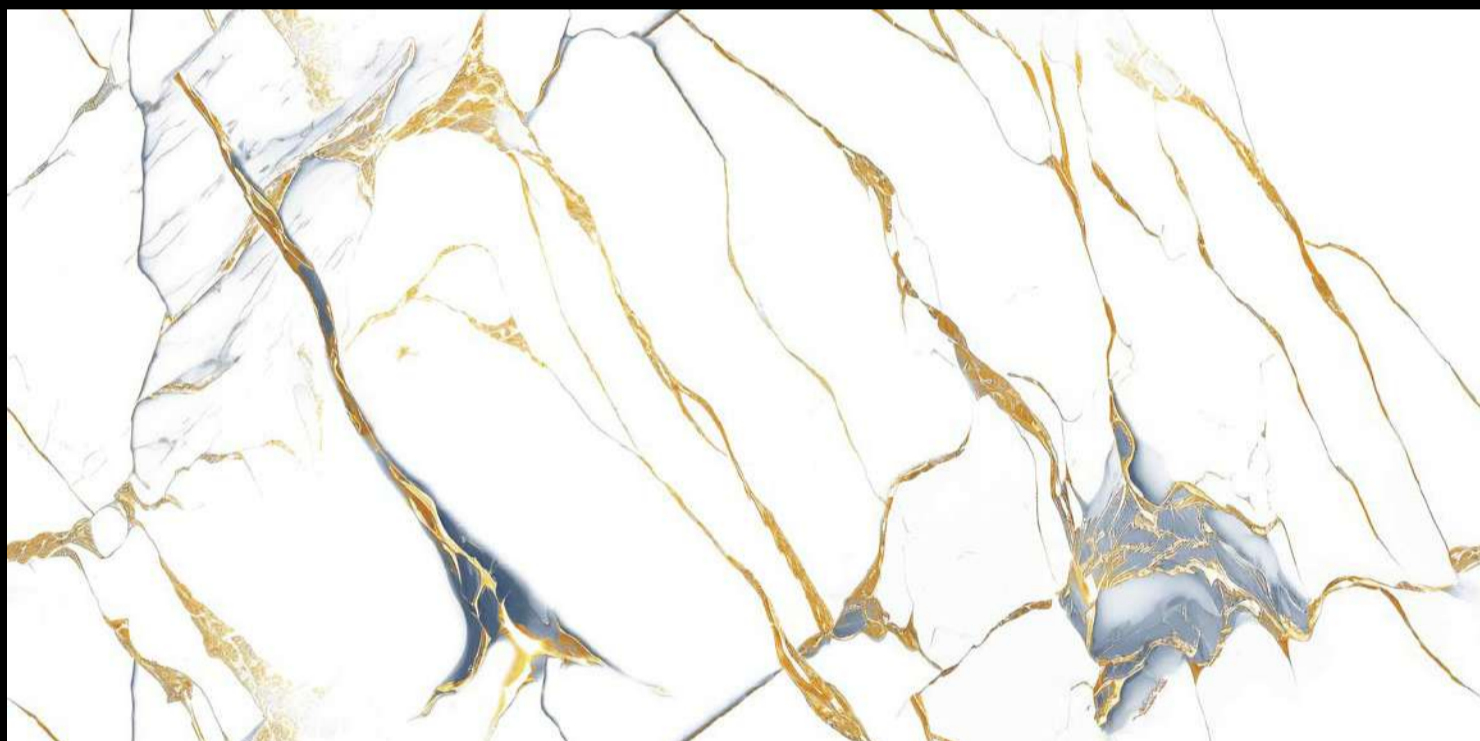

**GLOSS
SURFACE**

MONET AQUA GOLD

**FOIL
COLLECTION**