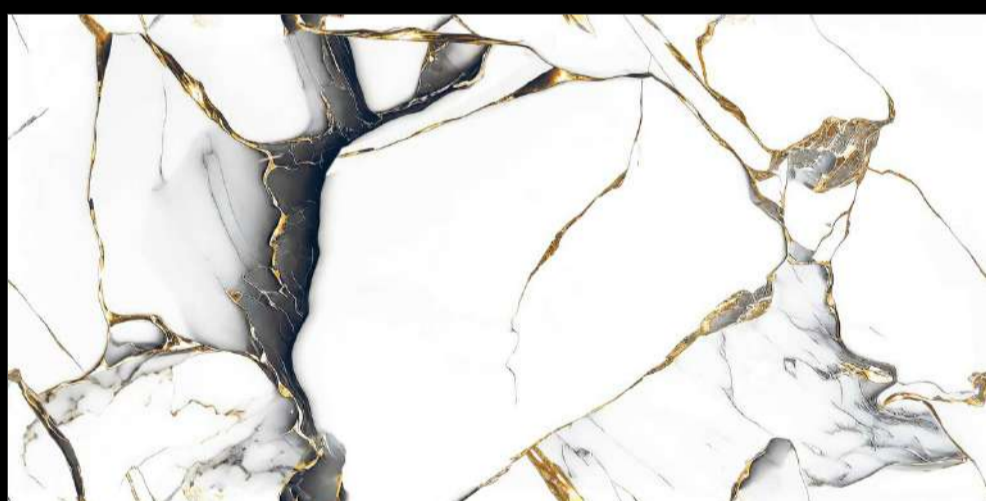

FOIL
COLLECTION

Eterna Edition

60x120cm

03 Randoms

8.5 Thickness

**GLOSS
SURFACE**

NEACON BLUE

FOIL
COLLECTION