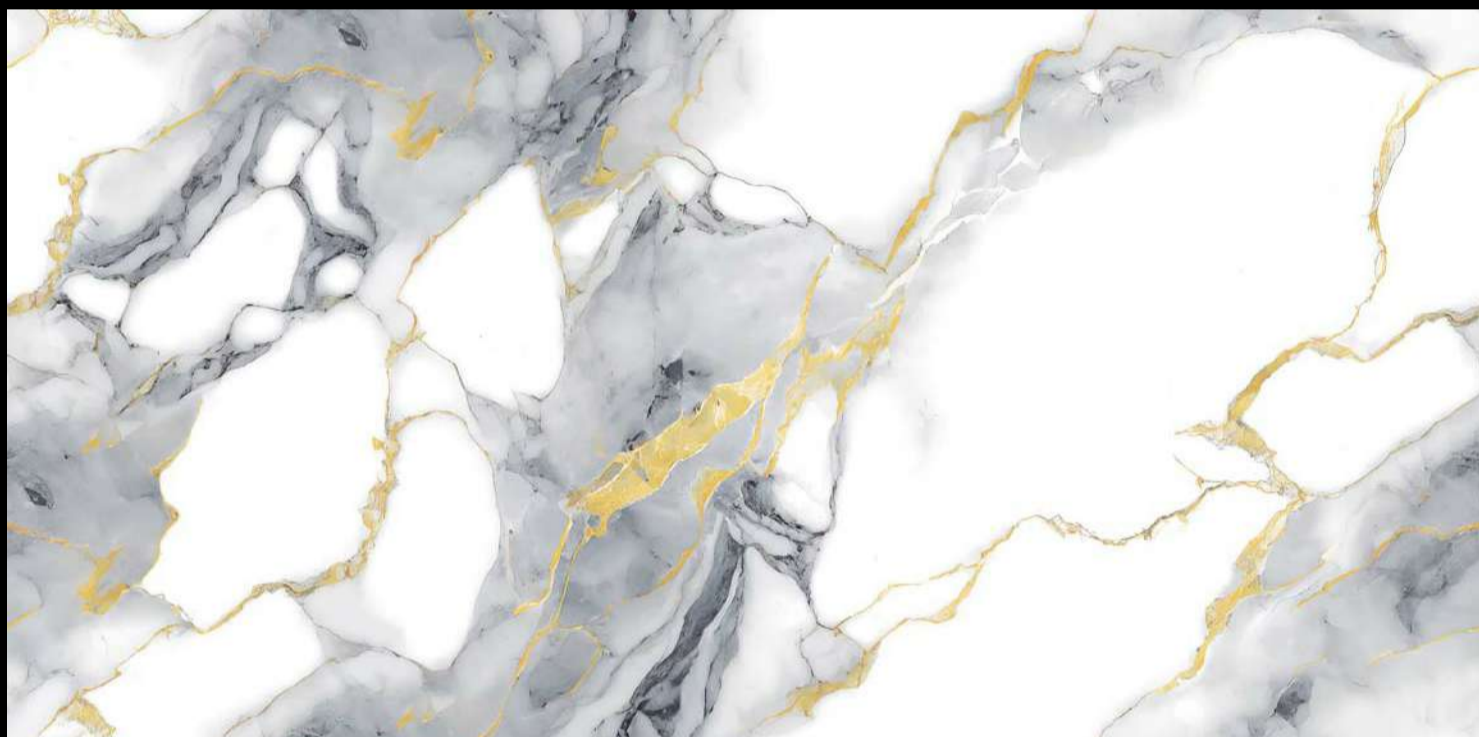

60x120cm

O2 Randoms

8.5 Thickness

**GLOSS
SURFACE**

LANZAROTE NATURAL

FOIL
COLLECTION

Eterna Edition

60x120cm