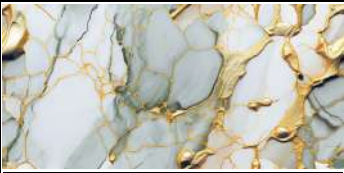

600 X 1200 MM , GOLD

PIUMA GOLD