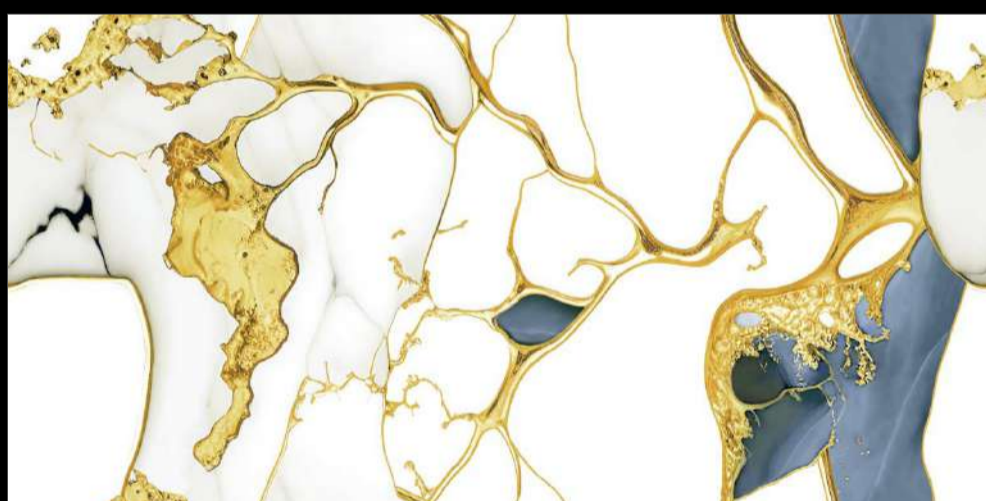

**GLOSS
SURFACE**

CURIOS

**FOIL
COLLECTION**

Eterna Edition

60x120cm

O2 Randoms

8.5 Thickness

**GLOSS
SURFACE**