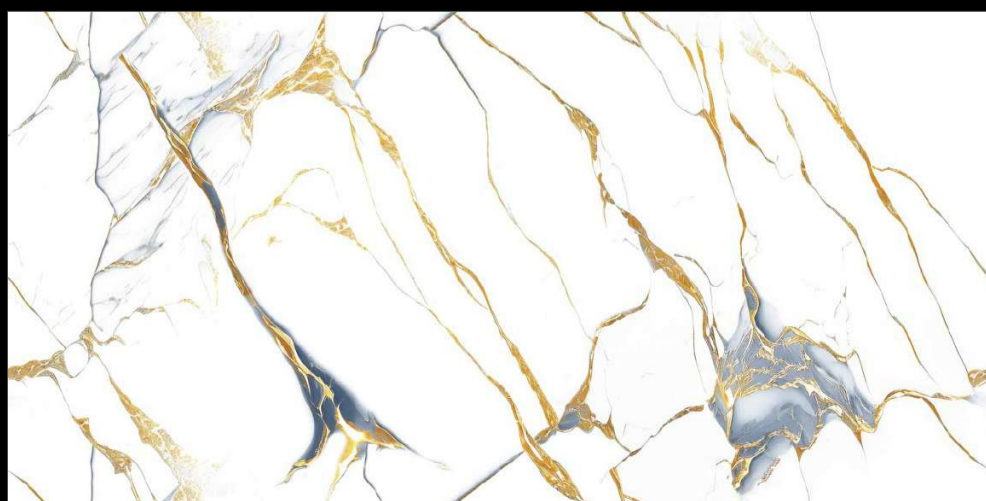

**GLOSS
SURFACE**

MONET AQUA GOLD

**FOIL
COLLECTION**

Eterna Edition

60x120cm

03 Randoms

8.5 Thickness