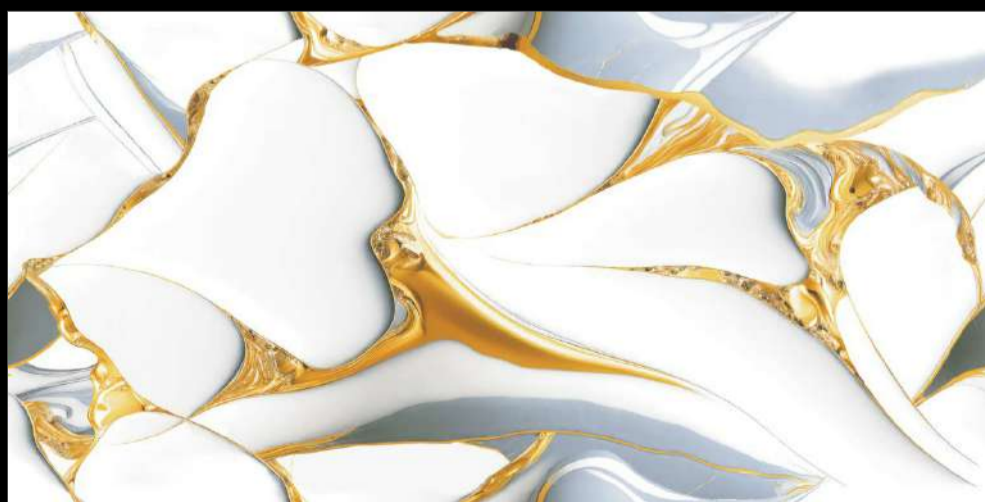

VIVIAN AQUA GOLD END

FUSION
COLLECTION

Eterna Edition

60x120cm

03 Randoms

8.5 Thickness

**GLOSS
SURFACE**

WHITE GOLD