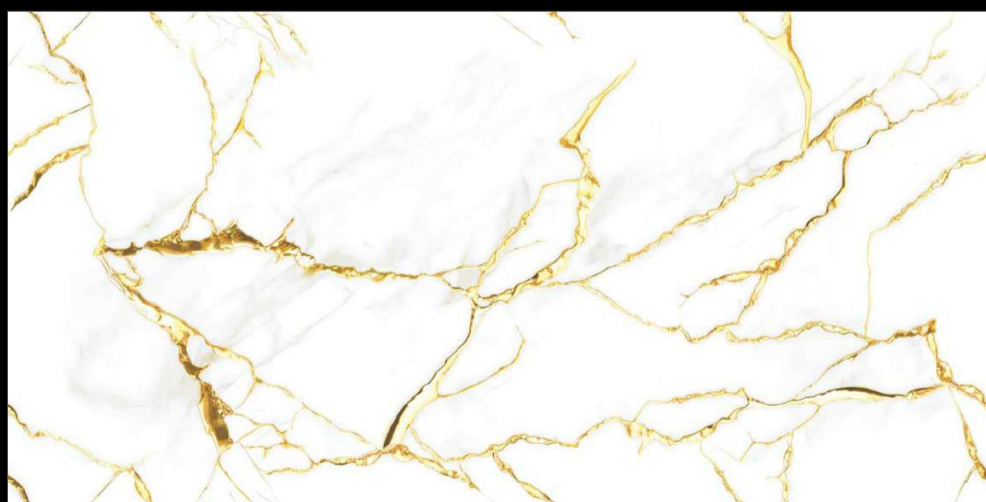

Eterna Edition

60x120cm

O2 Randoms

8.5 Thickness

**GLOSS
SURFACE**

LANZAROTE GREEN

FOIL
COLLECTION

Eterna Edition