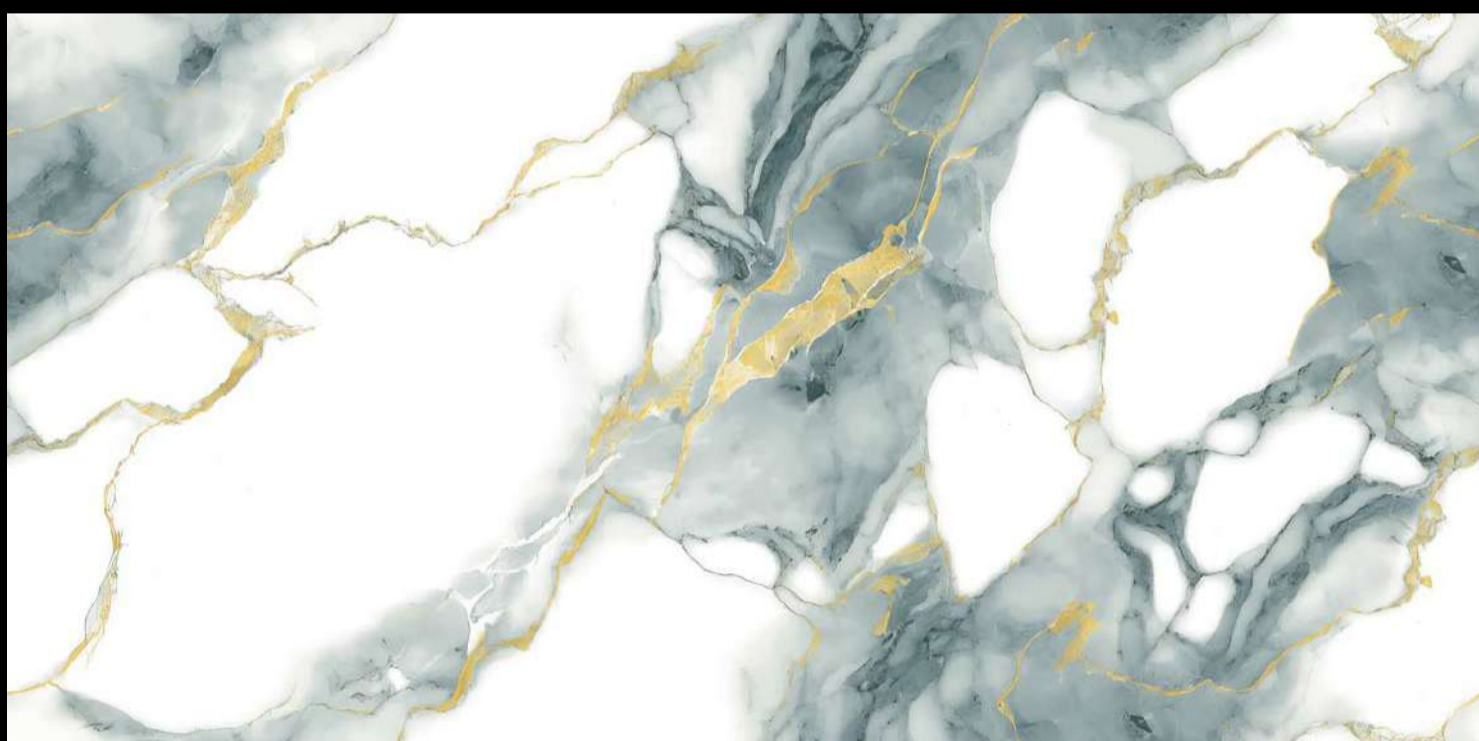

Eterna Edition

60x120cm

O2 Randoms

8.5 Thickness

**GLOSS
SURFACE**

LANZAROTE GREEN

FOIL
COLLECTION

Eterna Edition