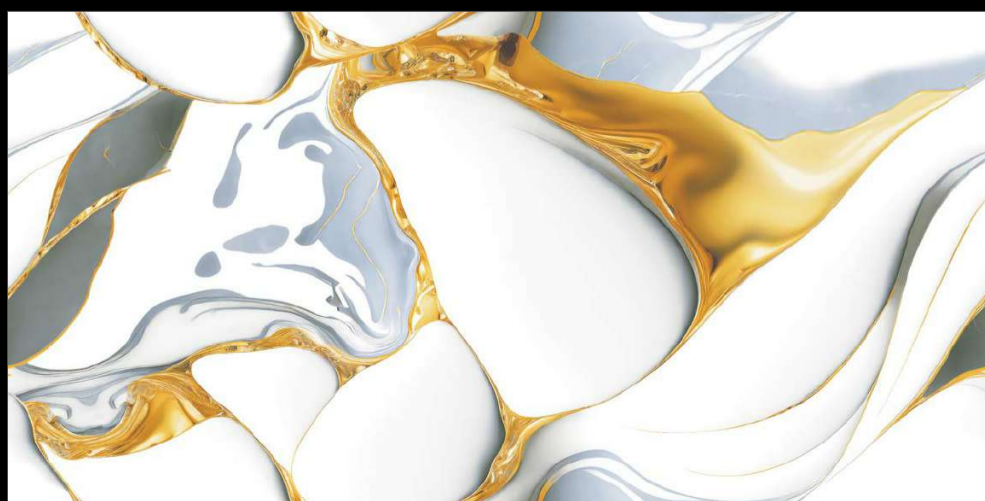

VIVIAN AQUA GOLD END

FUSION
COLLECTION

Eterna Edition

60x120cm

03 Randoms

8.5 Thickness

**GLOSS
SURFACE**

WHITE GOLD