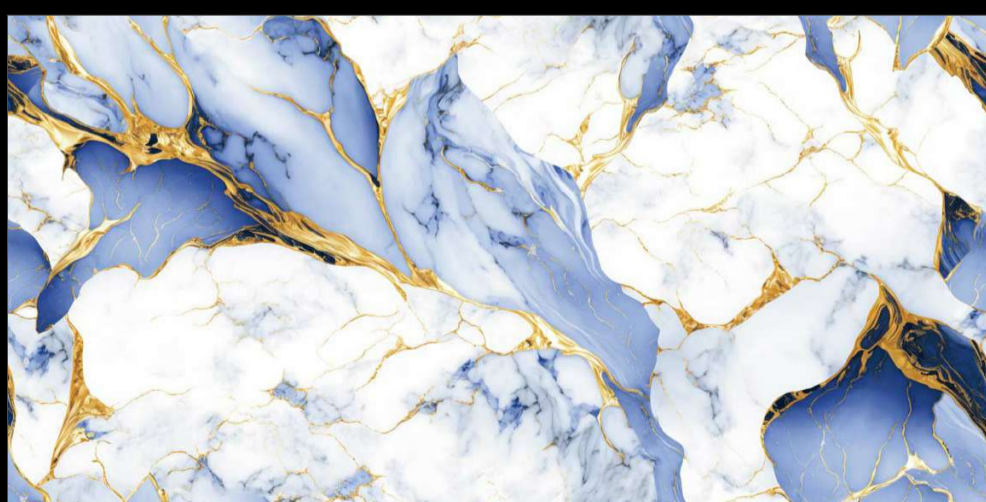

8.5 Thickness

**GLOSS
SURFACE**

MARIANA BLUE

FOIL
COLLECTION

Eterna Edition

60x120cm

O1 Randoms

8.5 Thickness