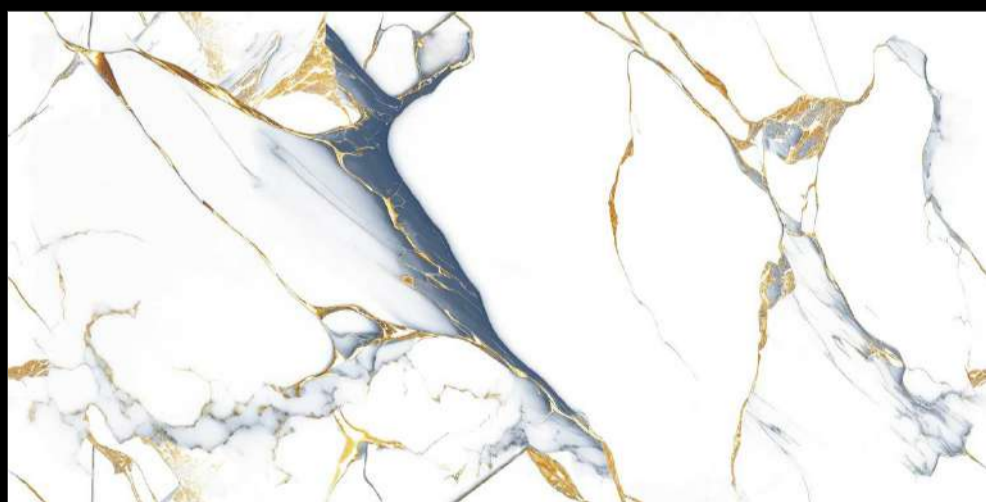

Eterna Edition

60x120cm

03 Randoms

8.5 Thickness