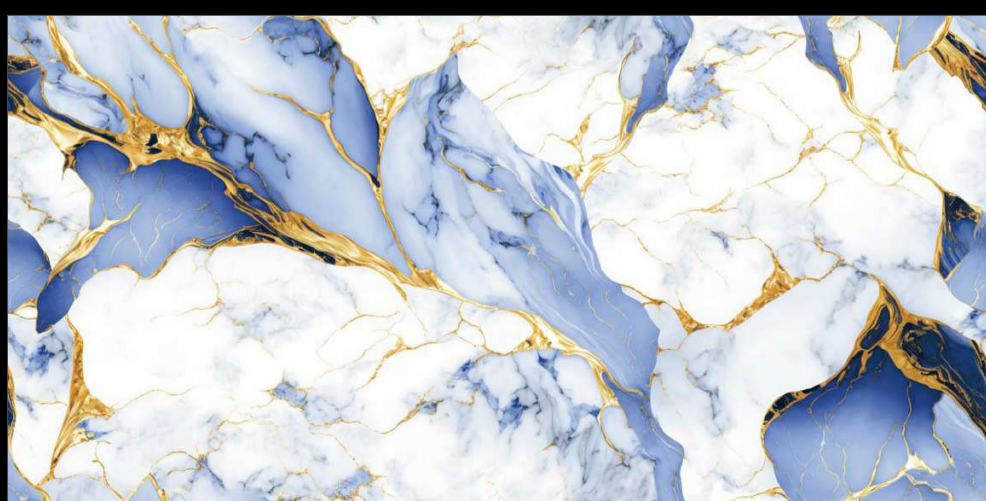

8.5 Thickness

**GLOSS
SURFACE**

MARIANA BLUE

FOIL
COLLECTION

Eterna Edition

60x120cm

O1 Randoms

8.5 Thickness