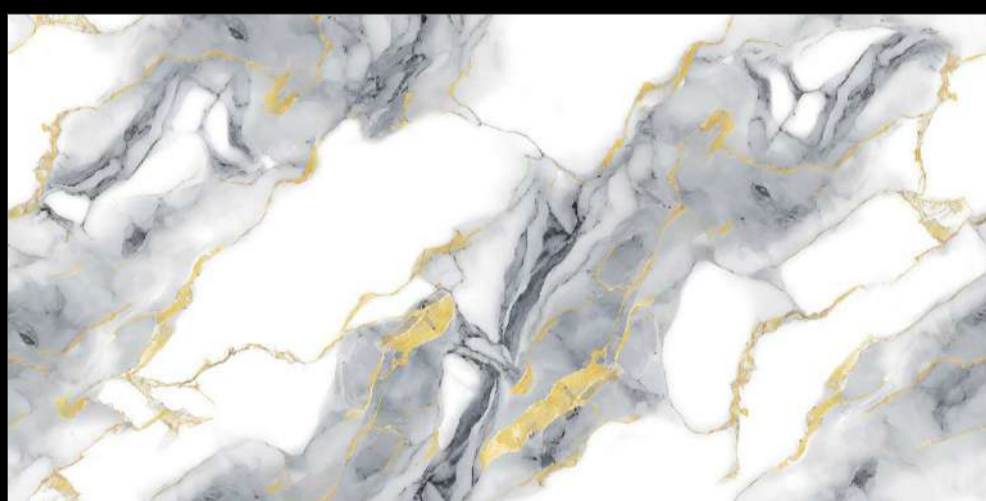

60x120cm

O2 Randoms

8.5 Thickness

**GLOSS
SURFACE**

LANZAROTE NATURAL

FOIL
COLLECTION

Eterna Edition

60x120cm