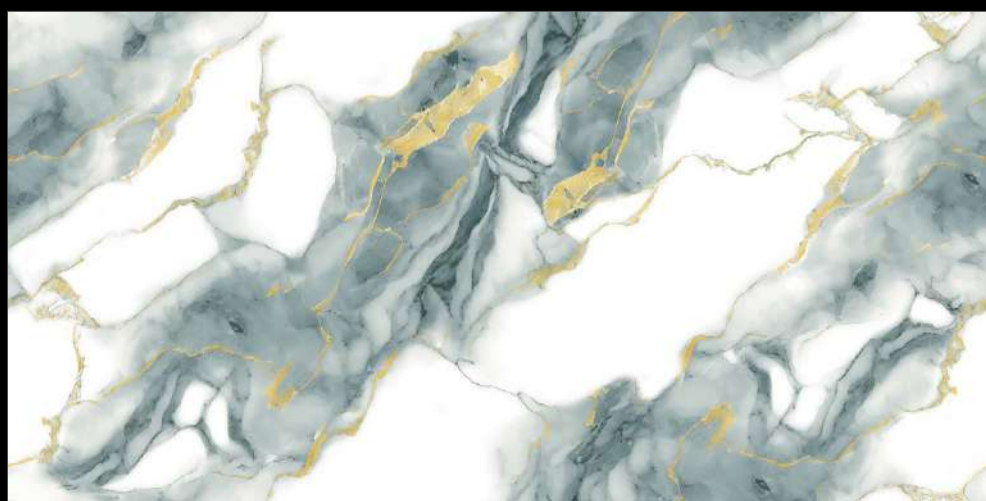

**GLOSS
SURFACE**

LANZAROTE GREEN

FOIL
COLLECTION

Eterna Edition

60x120cm

O2 Randoms

8.5 Thickness