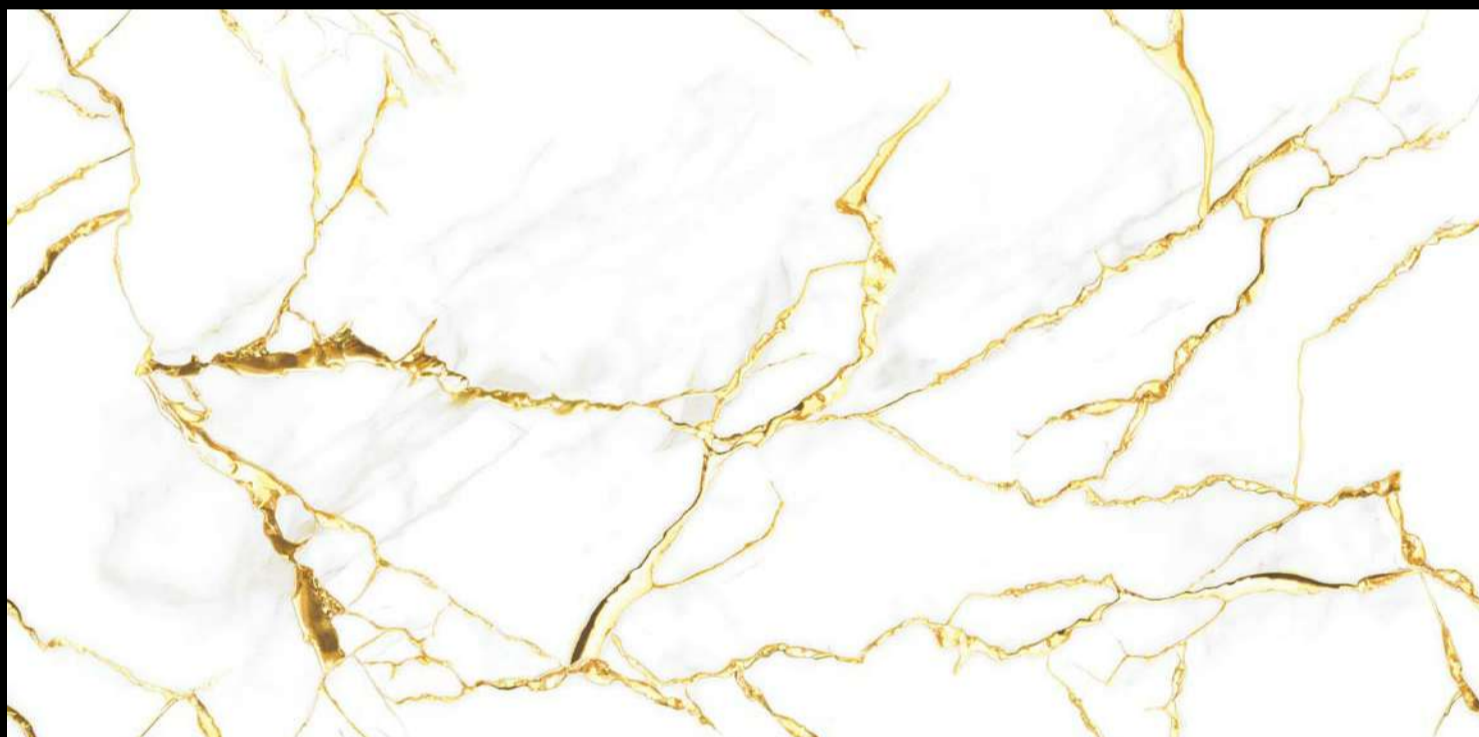

Eterna Edition

60x120cm

O2 Randoms

8.5 Thickness

**GLOSS
SURFACE**

LANZAROTE GREEN

FOIL
COLLECTION

Eterna Edition