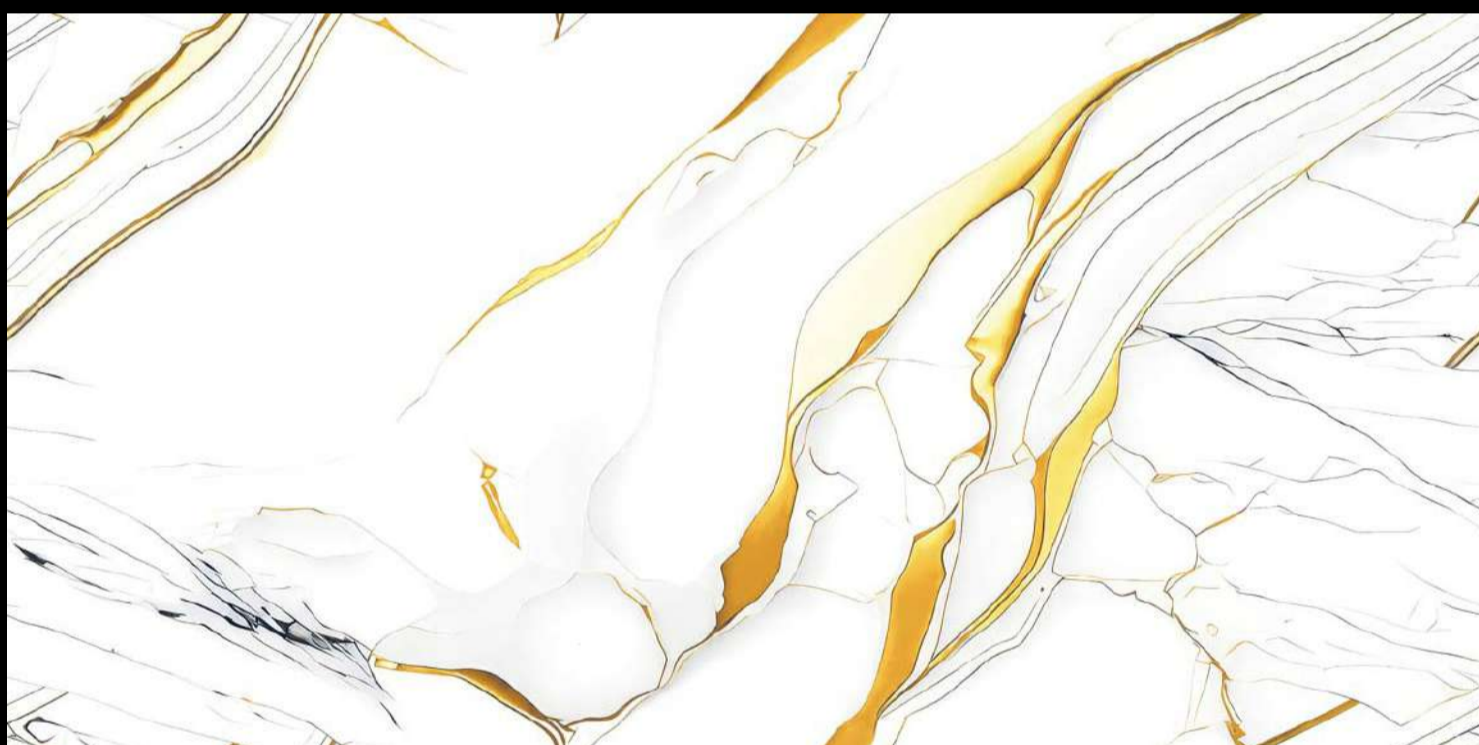

**GLOSS
SURFACE**

DAZZLING

FOIL
COLLECTION