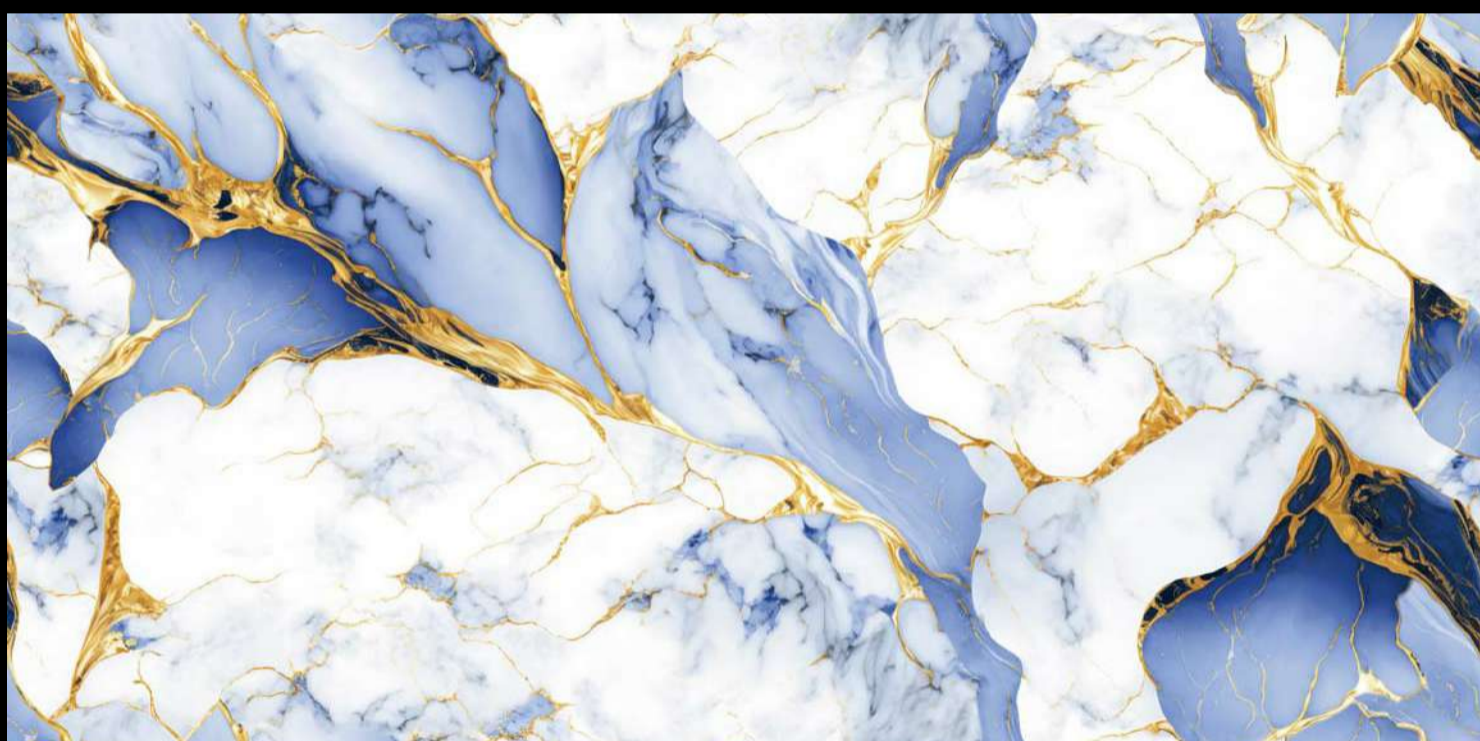

8.5 Thickness

**GLOSS
SURFACE**

MARIANA BLUE

FOIL
COLLECTION

Eterna Edition

60x120cm

O1 Randoms

8.5 Thickness