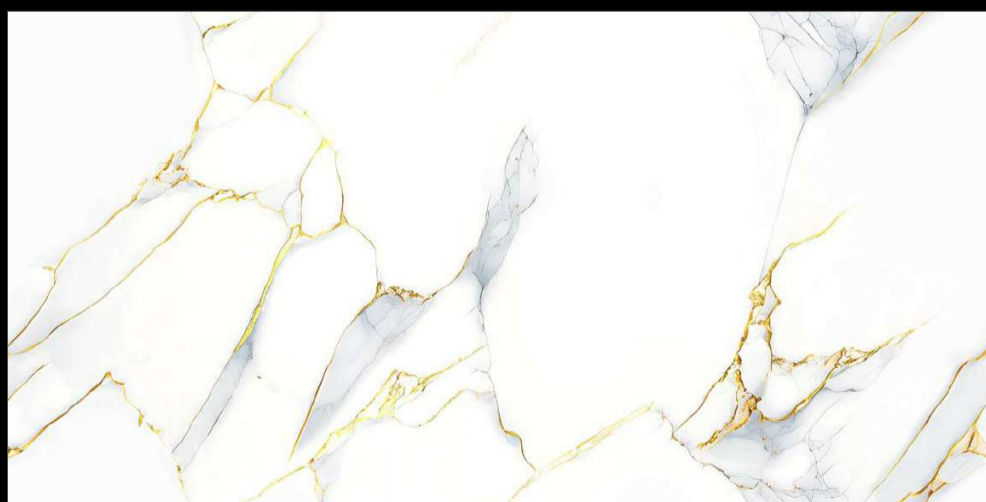

Eterna Edition

60x120cm

O2 Randoms

8.5 Thickness