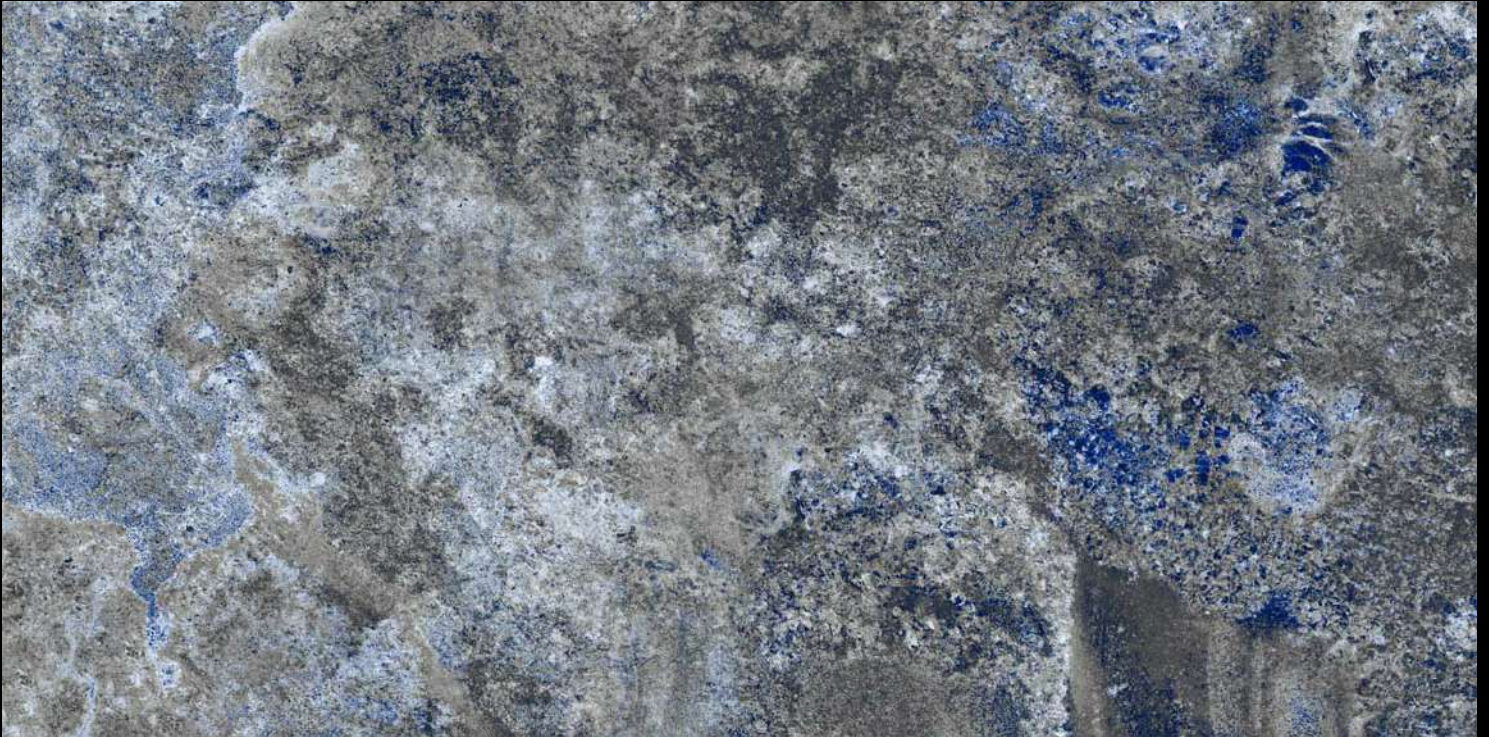

GEMSTONE
COLLECTION

Eterna Edition

60x120cm

04 Randoms

8.5 Thickness

**GLOSS
SURFACE**

IZA OXIDE

GEMSTONE
COLLECTION