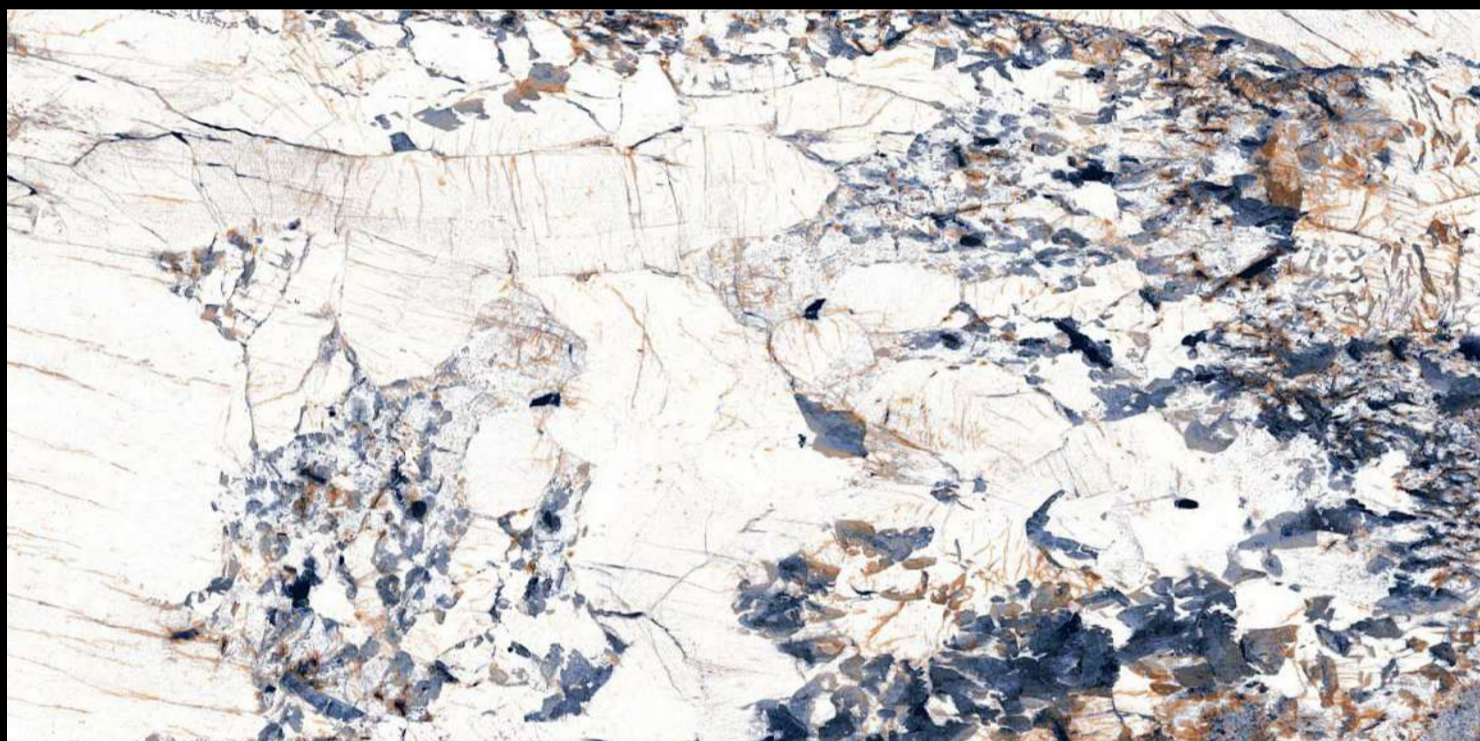

**GLOSS
SURFACE**

ARGENTA NATURAL

GEMSTONE
COLLECTION