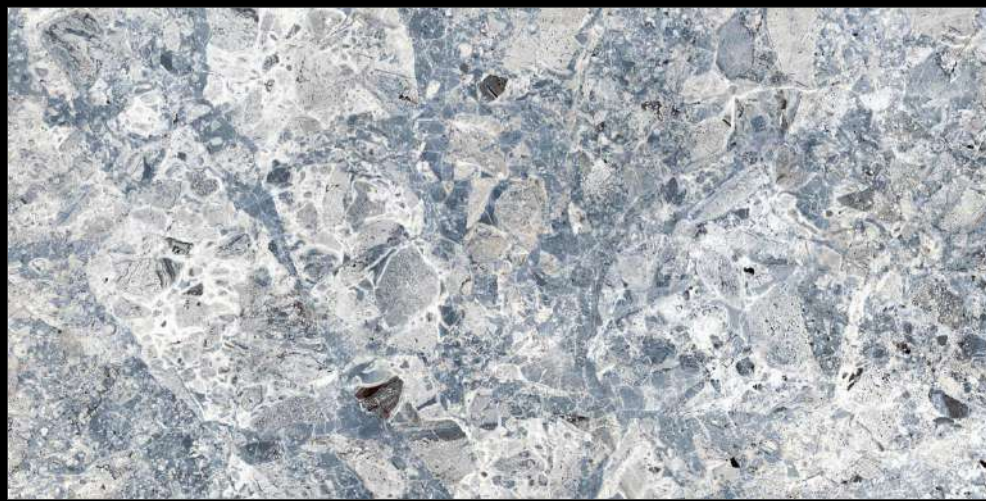

8.5 Thickness

**GLOSS
SURFACE**

URUS TEAL

GEMSTONE
COLLECTION

Eterna Edition

60x120cm

04 Randoms

8.5 Thickness