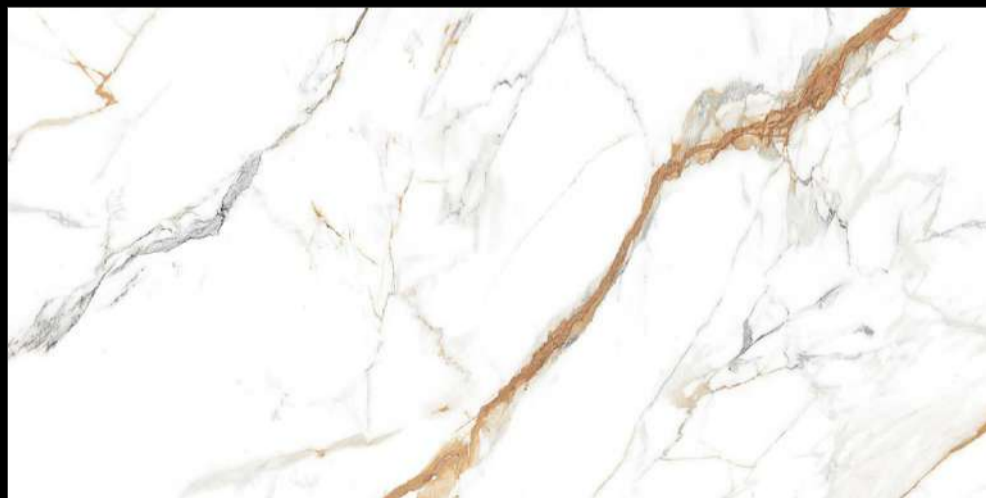

Eterna Edition

60x120cm

04 Randoms

8.5 Thickness