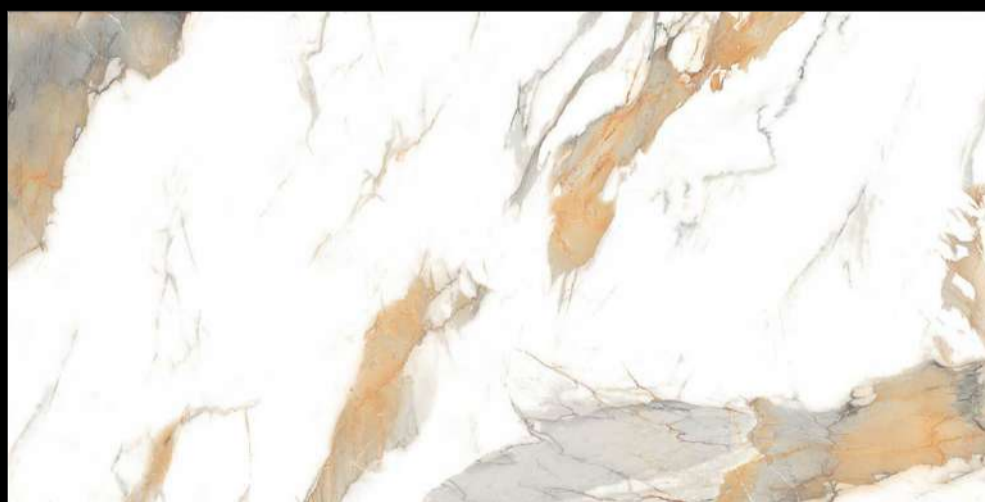

Eterna Edition

60x120cm

03 Randoms

8.5 Thickness