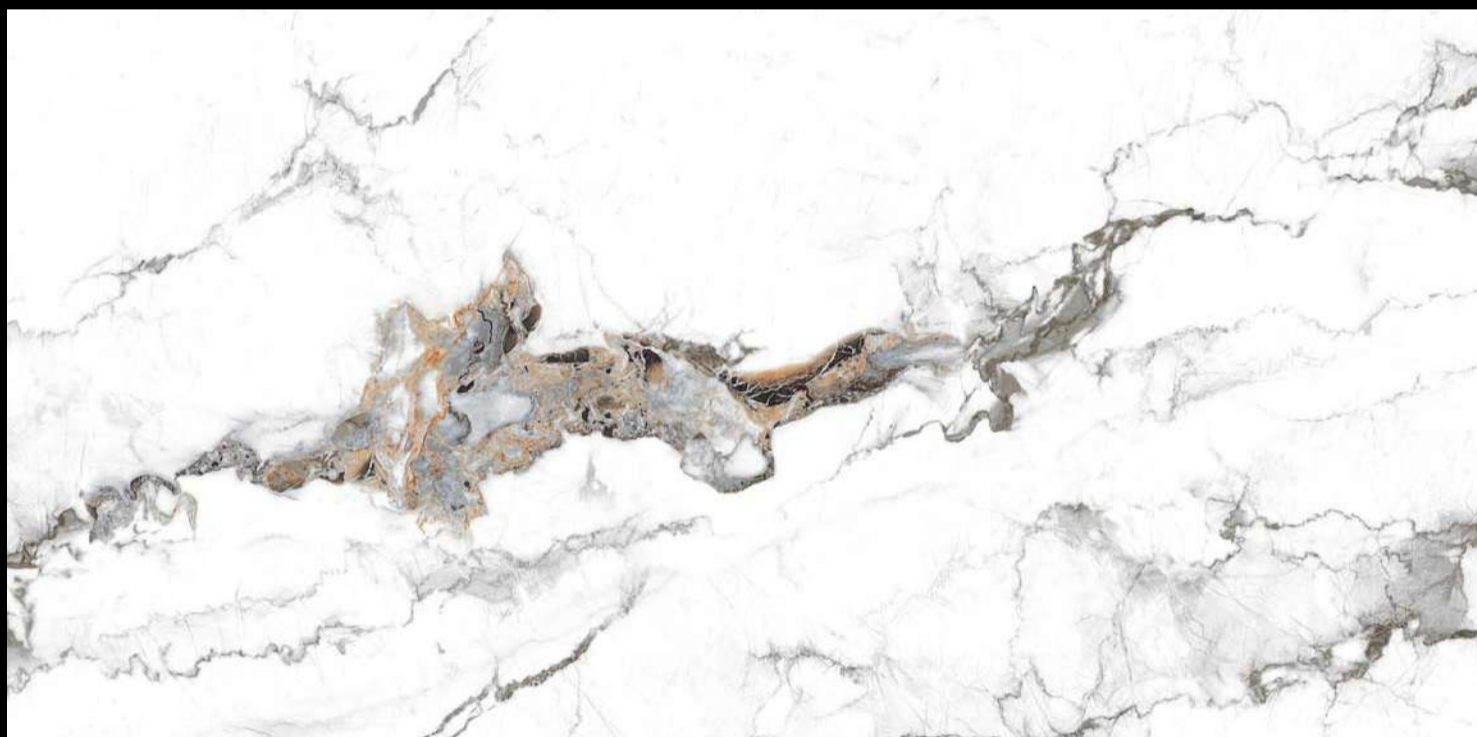

**GLOSS
SURFACE**

LUMINOUS VEINS

MARVILLA
COLLECTION

Eterna Edition

60x120cm

04 Randoms

8.5 Thickness

**GLOSS
SURFACE**