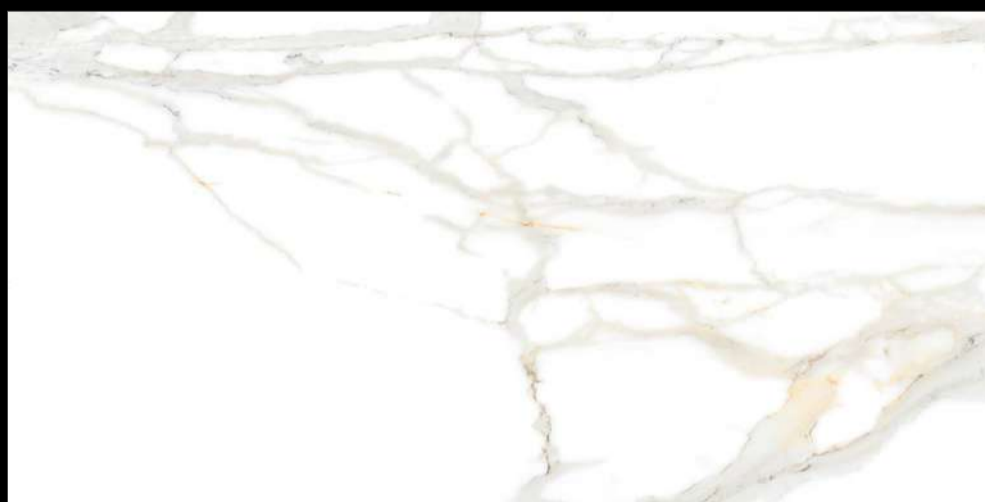

Eterna Edition

60x120cm

04 Randoms

8.5 Thickness