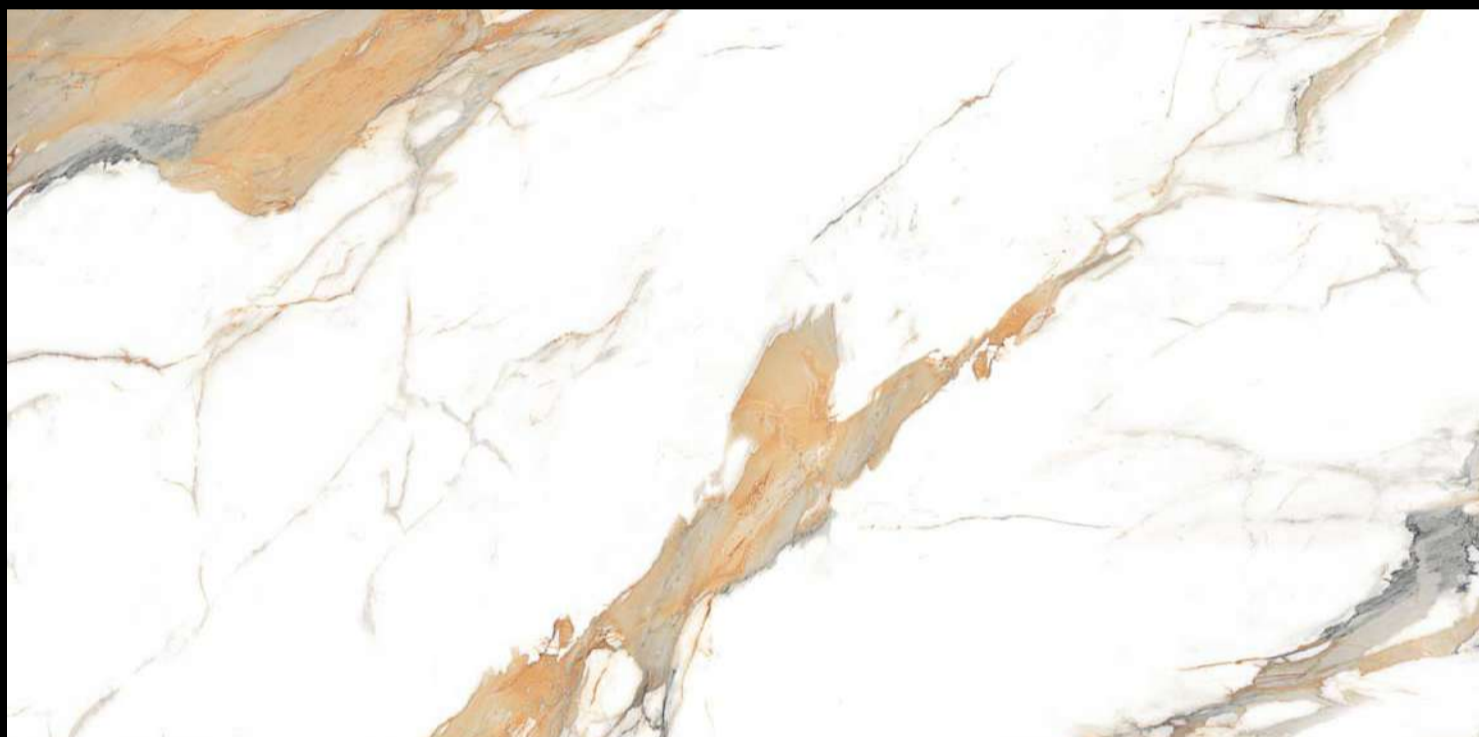

Eterna Edition

60x120cm

04 Randoms

8.5 Thickness

**GLOSS
SURFACE**

EXO GOLD

MARVILLA
COLLECTION

Eterna Edition