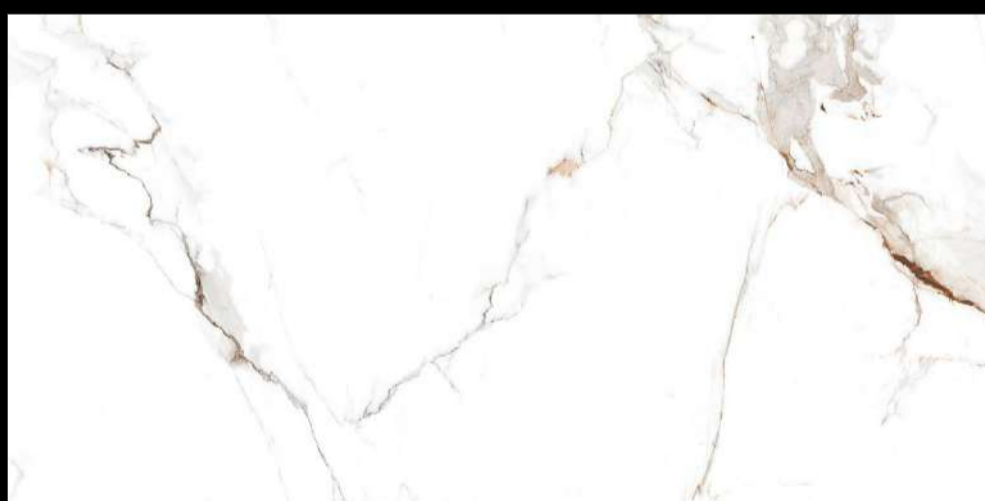

**GLOSS
SURFACE**

ASCONA NATURAL

MARVILLA
COLLECTION