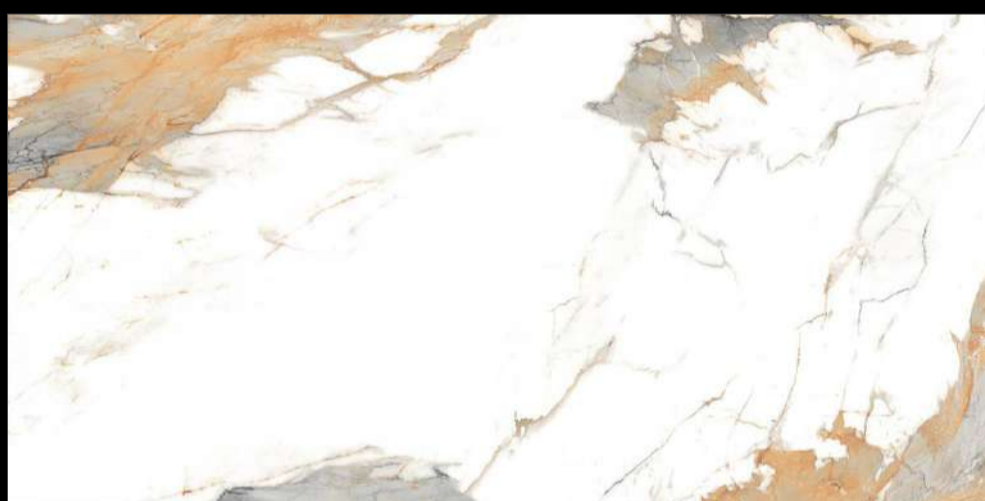

**GLOSS
SURFACE**

EXO GOLD

MARVILLA
COLLECTION