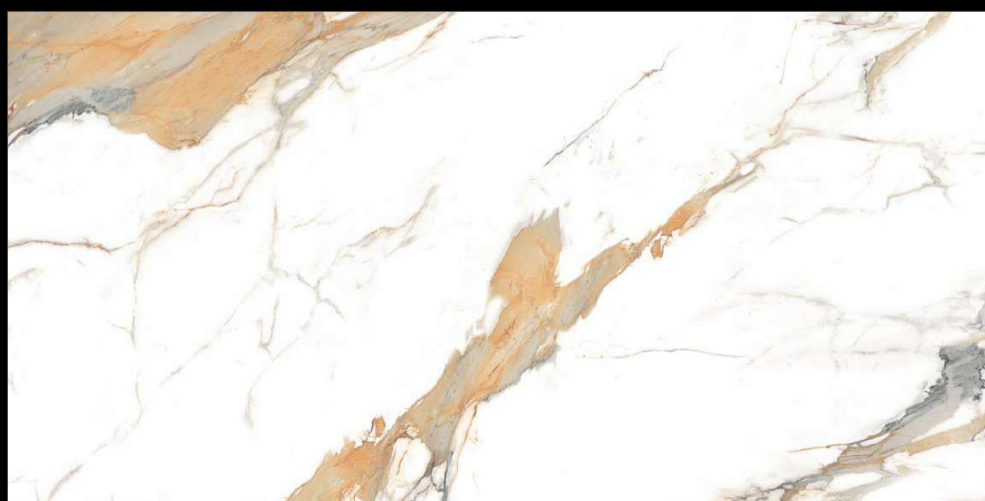

**GLOSS
SURFACE**

EXO GOLD

MARVILLA
COLLECTION

Eterna Edition

60x120cm

03 Randoms

8.5 Thickness