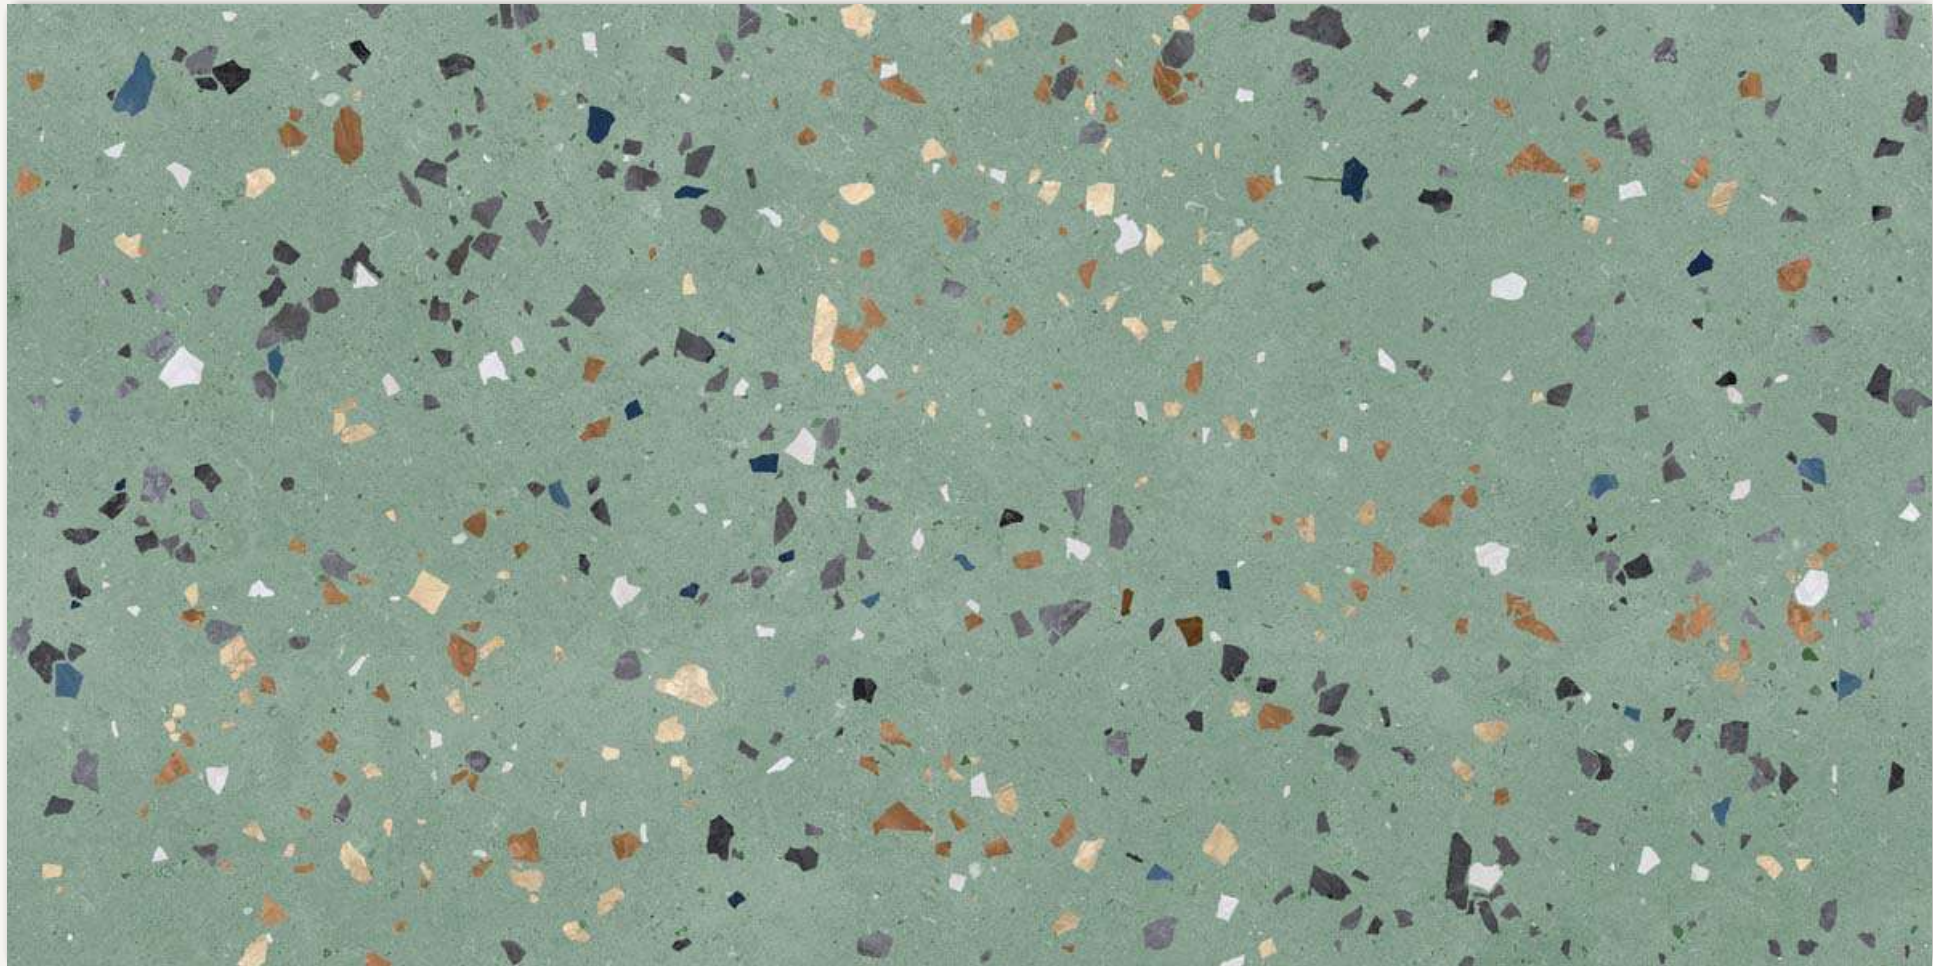

FACES : 6

■ MADLY GREEN

■ Matt / 600x1200 MM

MADLY GREEN

SIZE : 600x1200 MM

FINISH : Matt

FACES : 2

MADLY IVORY