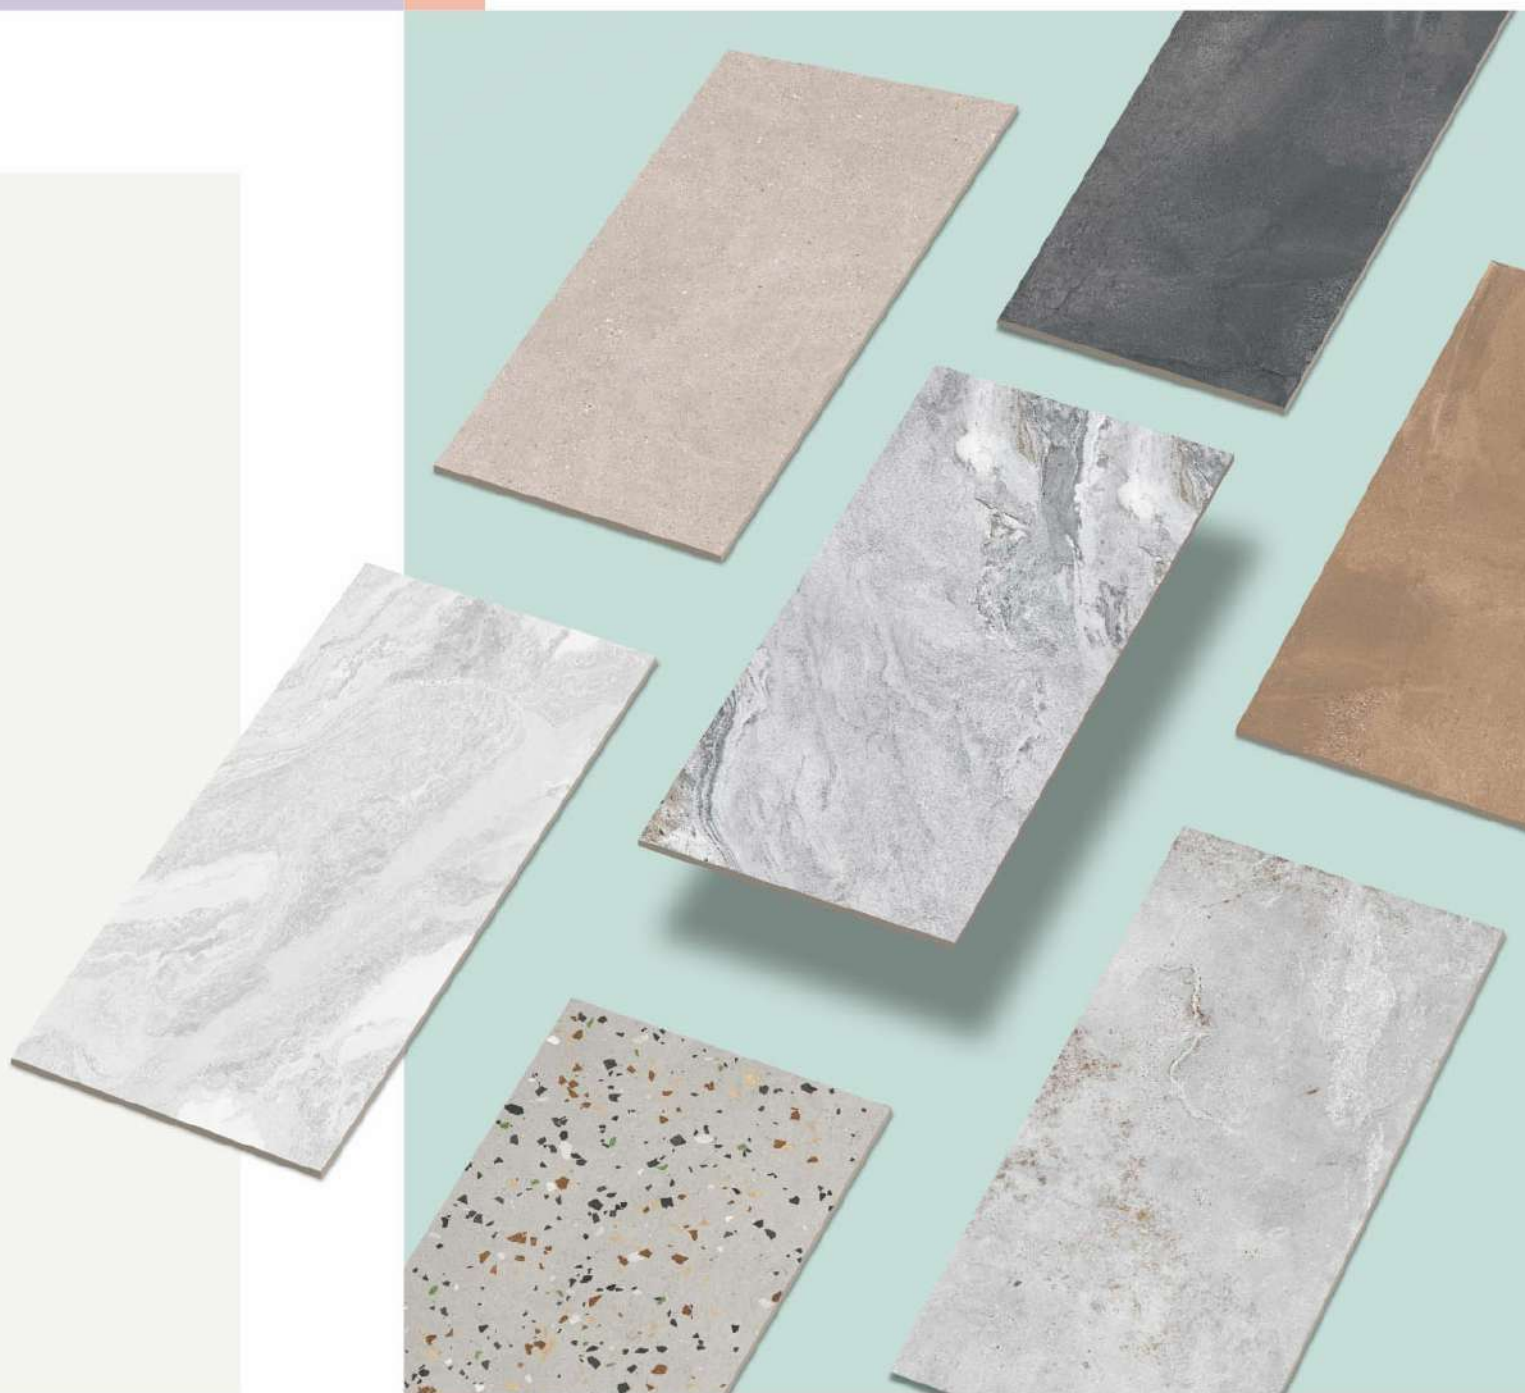

muted
collection

60x120cm

14+ EXCLUSIVE COLLECTION

Our surfaces embody timeless style, outstanding technical performance and technological possibilities interpreted by the design world.

Spectrum Eternal
collection