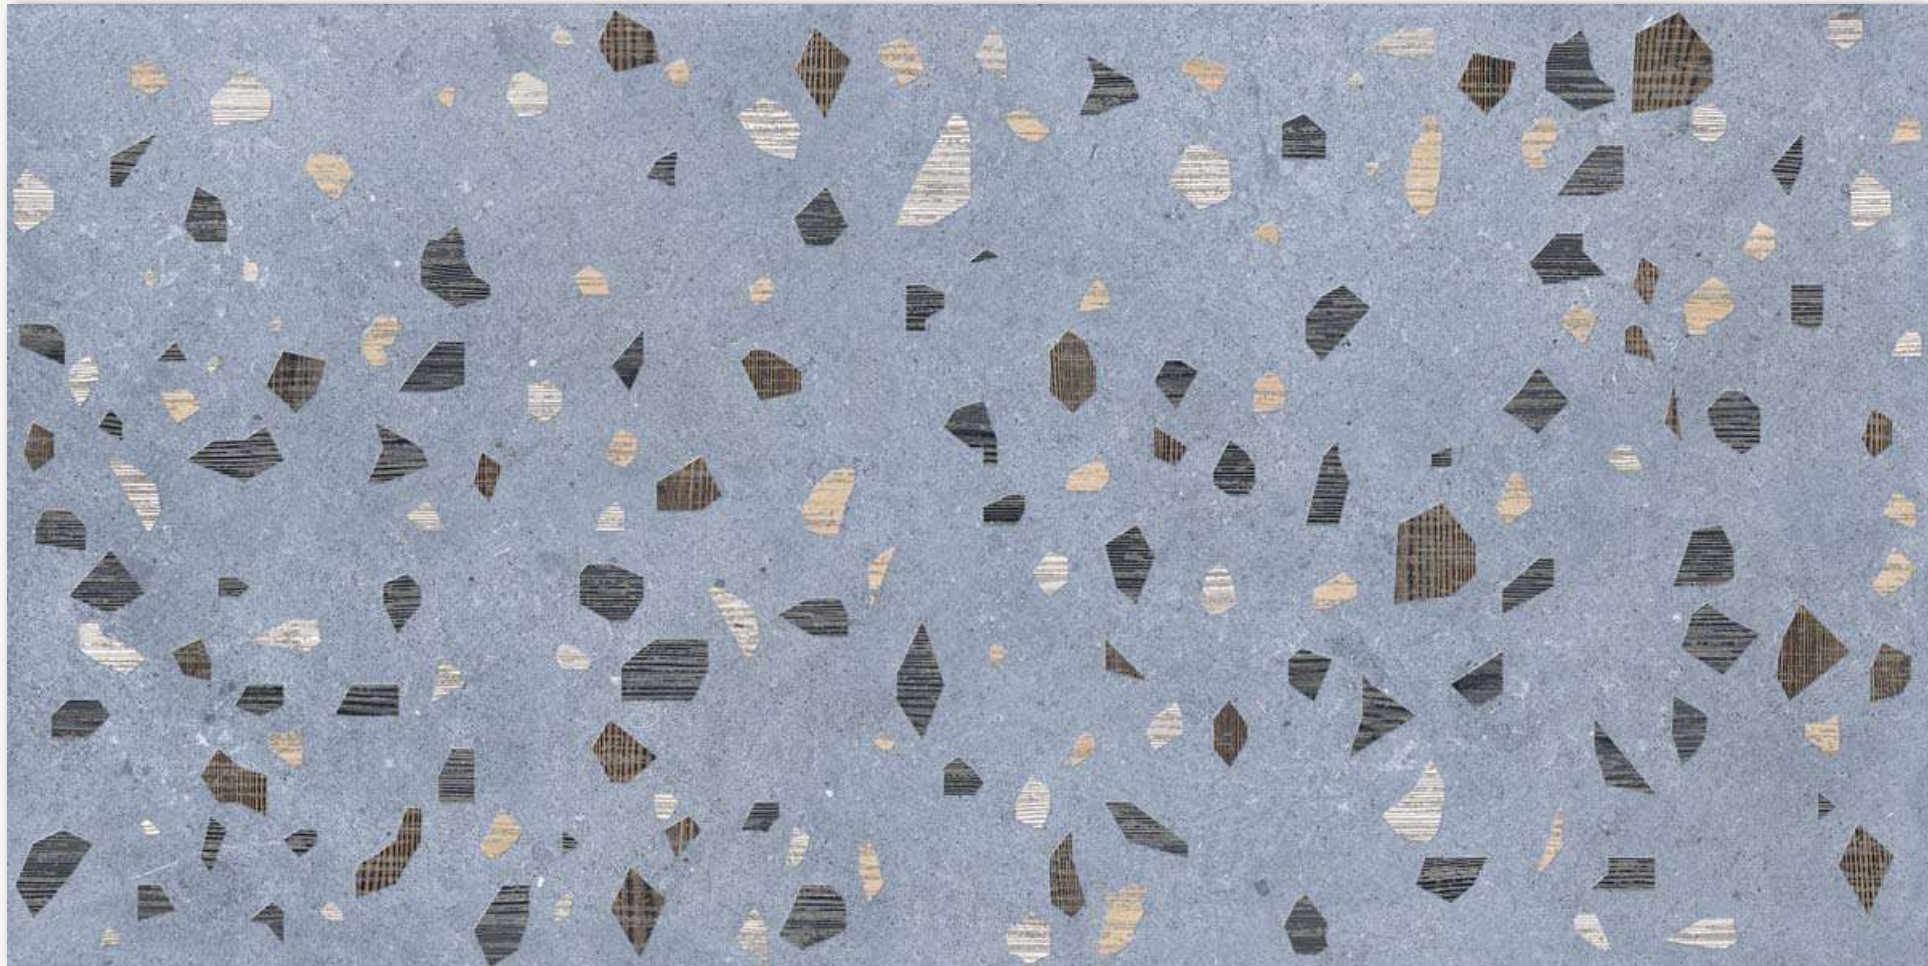

FACES : 4

■ TERRA BLUE

■ Matt / 600x1200 MM

TERRA BLUE

SIZE : 600x1200 MM

FINISH : Matt

FACES : 2

TERRA BROWN