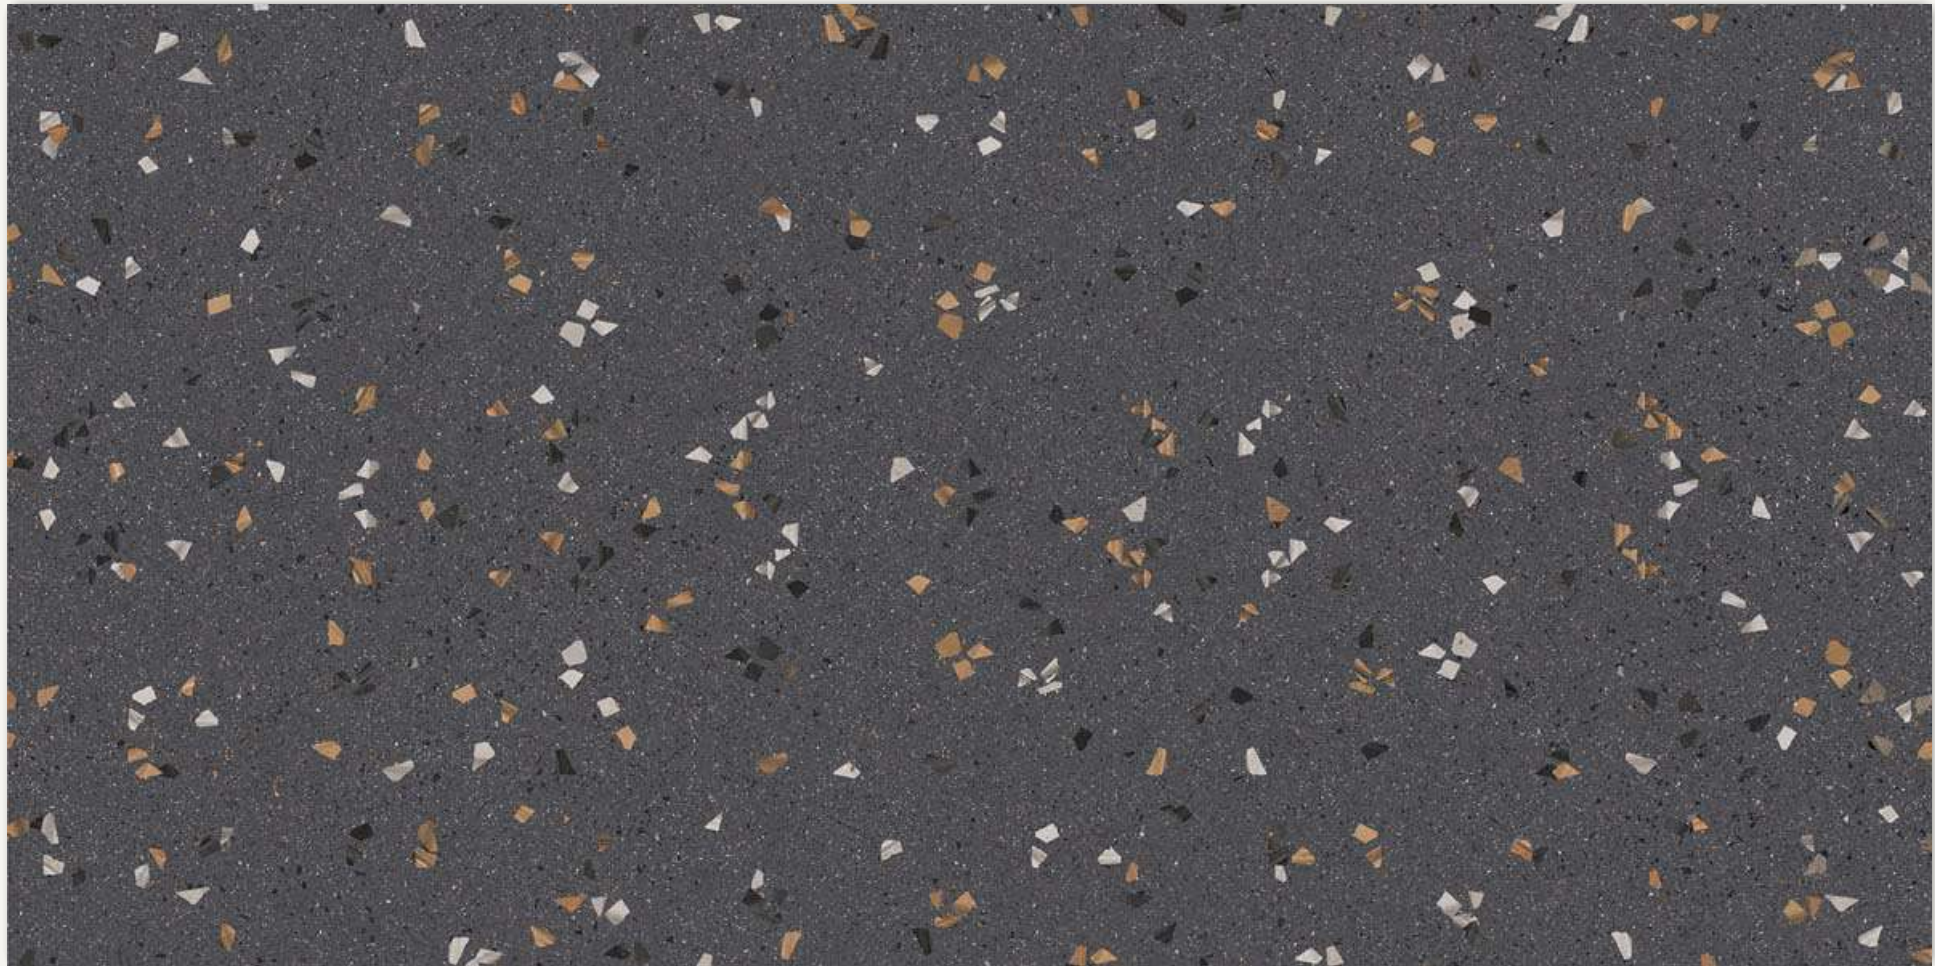

TOPAZ NERO

SIZE : 600x1200 MM

FINISH : Matt

FACES : 2