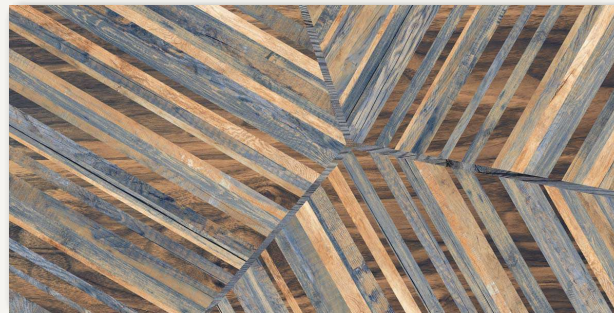

TIMBER NATURAL

SIZE : 600x1200 MM

FINISH : Matt

FACES : 1