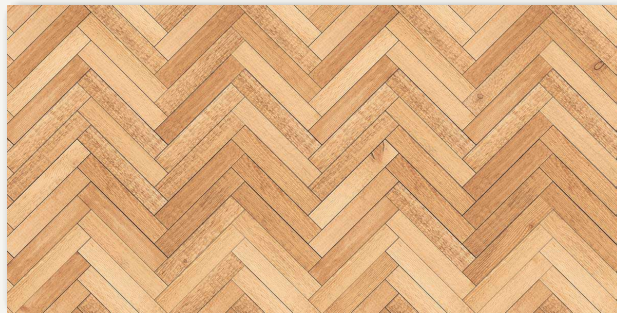

OSSIDO BROWN

SIZE : 600x1200 MM

FINISH : Matt

FACES : 1