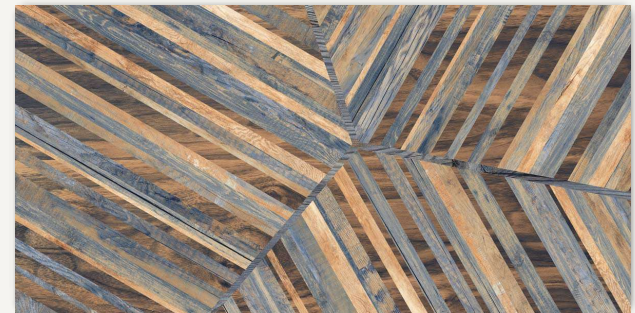

TIMBER NATURAL

SIZE : 600x1200 MM

FINISH : Matt

FACES : 1