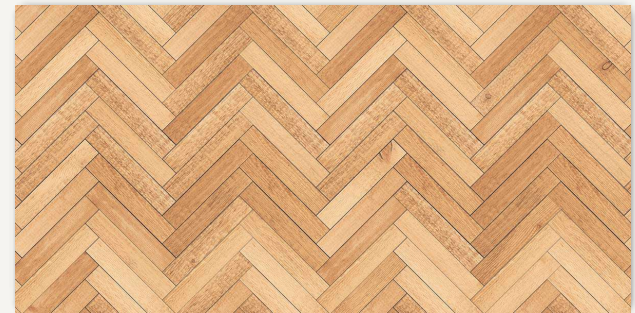

OSSIDO BROWN

SIZE : 600x1200 MM

FINISH : Matt

FACES : 1