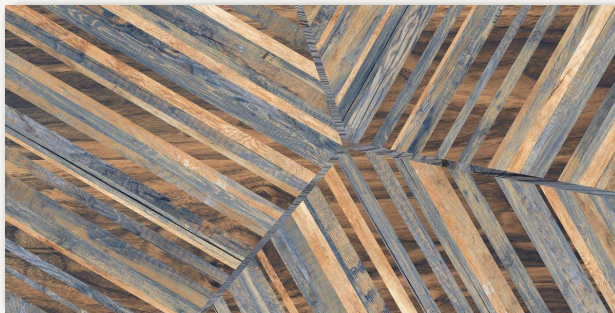

TIMBER NATURAL

SIZE : 600x1200 MM

FINISH : Matt

FACES : 1