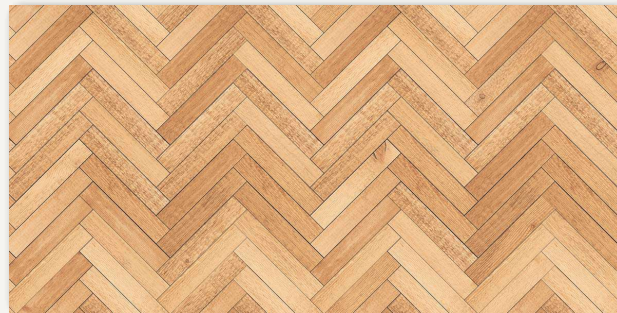

OSSIDO BROWN

SIZE : 600x1200 MM

FINISH : Matt

FACES : 1