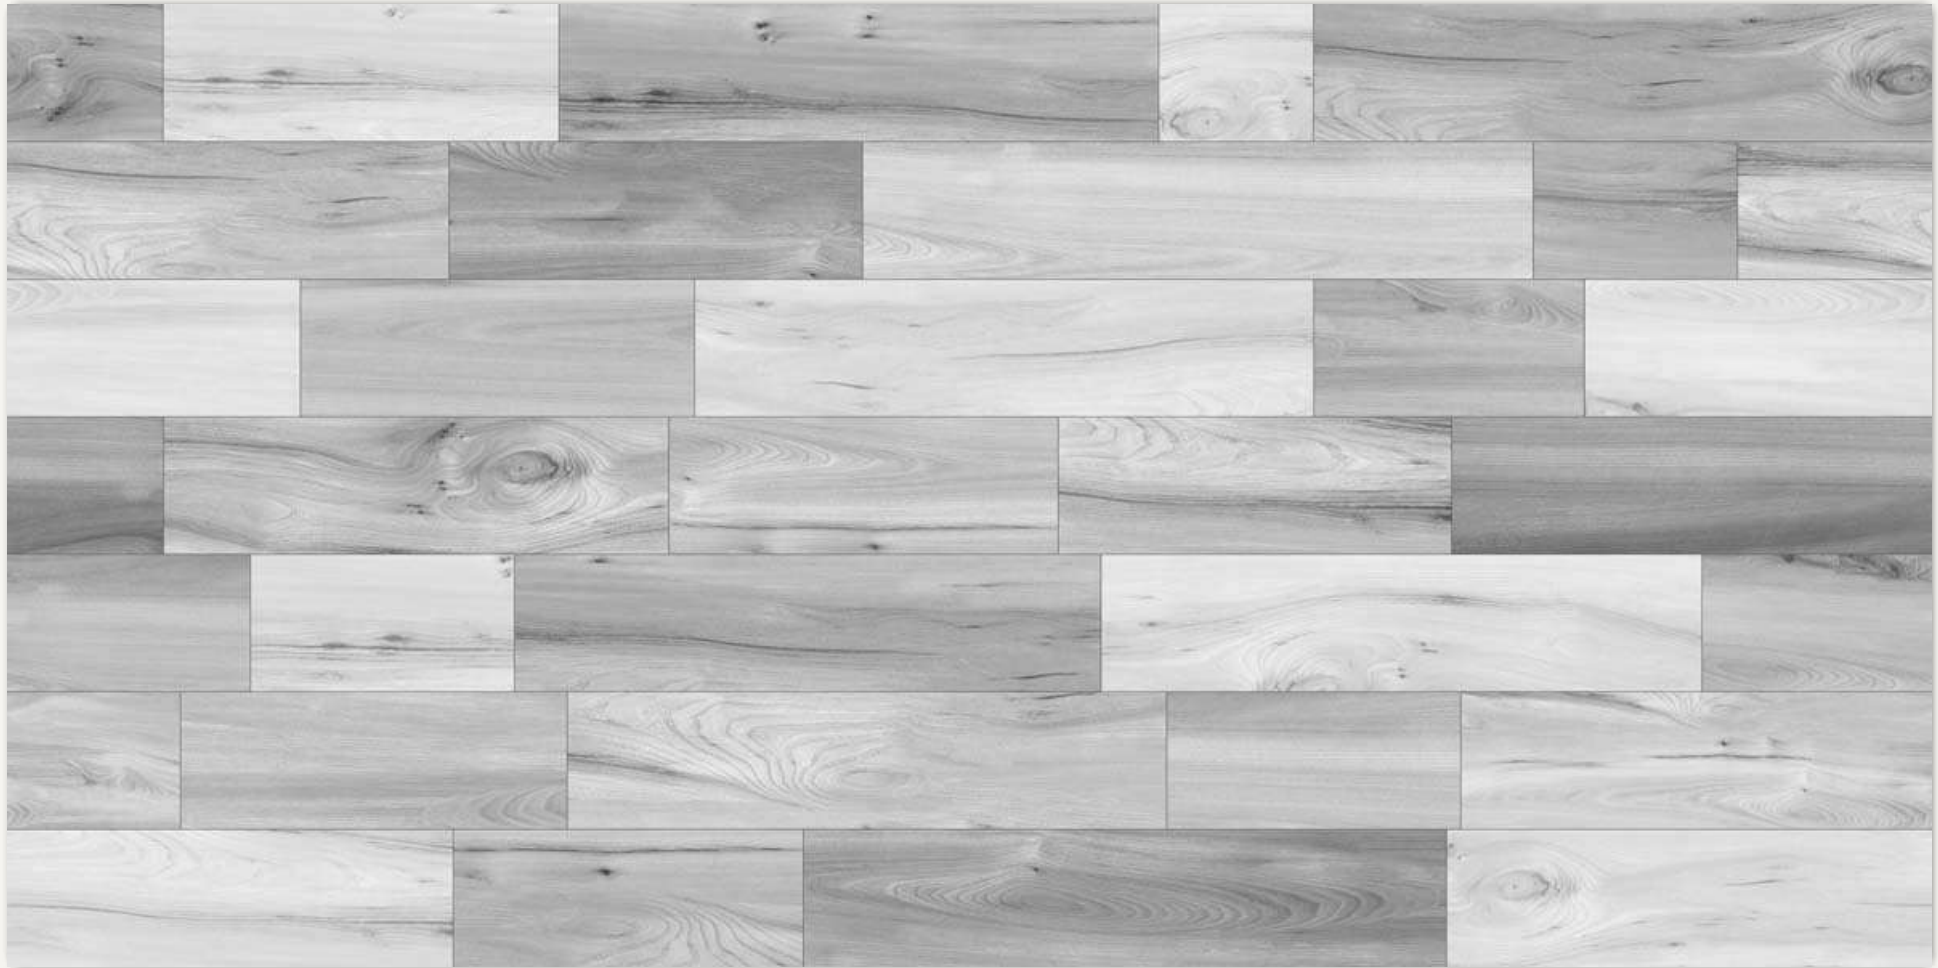

FACES : 2

■ TEAK WOOD GREY

■ Matt / 600x1200 MM

TEAK WOOD GREY

SIZE : 600x1200 MM

FINISH : Matt

FACES : 2

TIMBER GREY