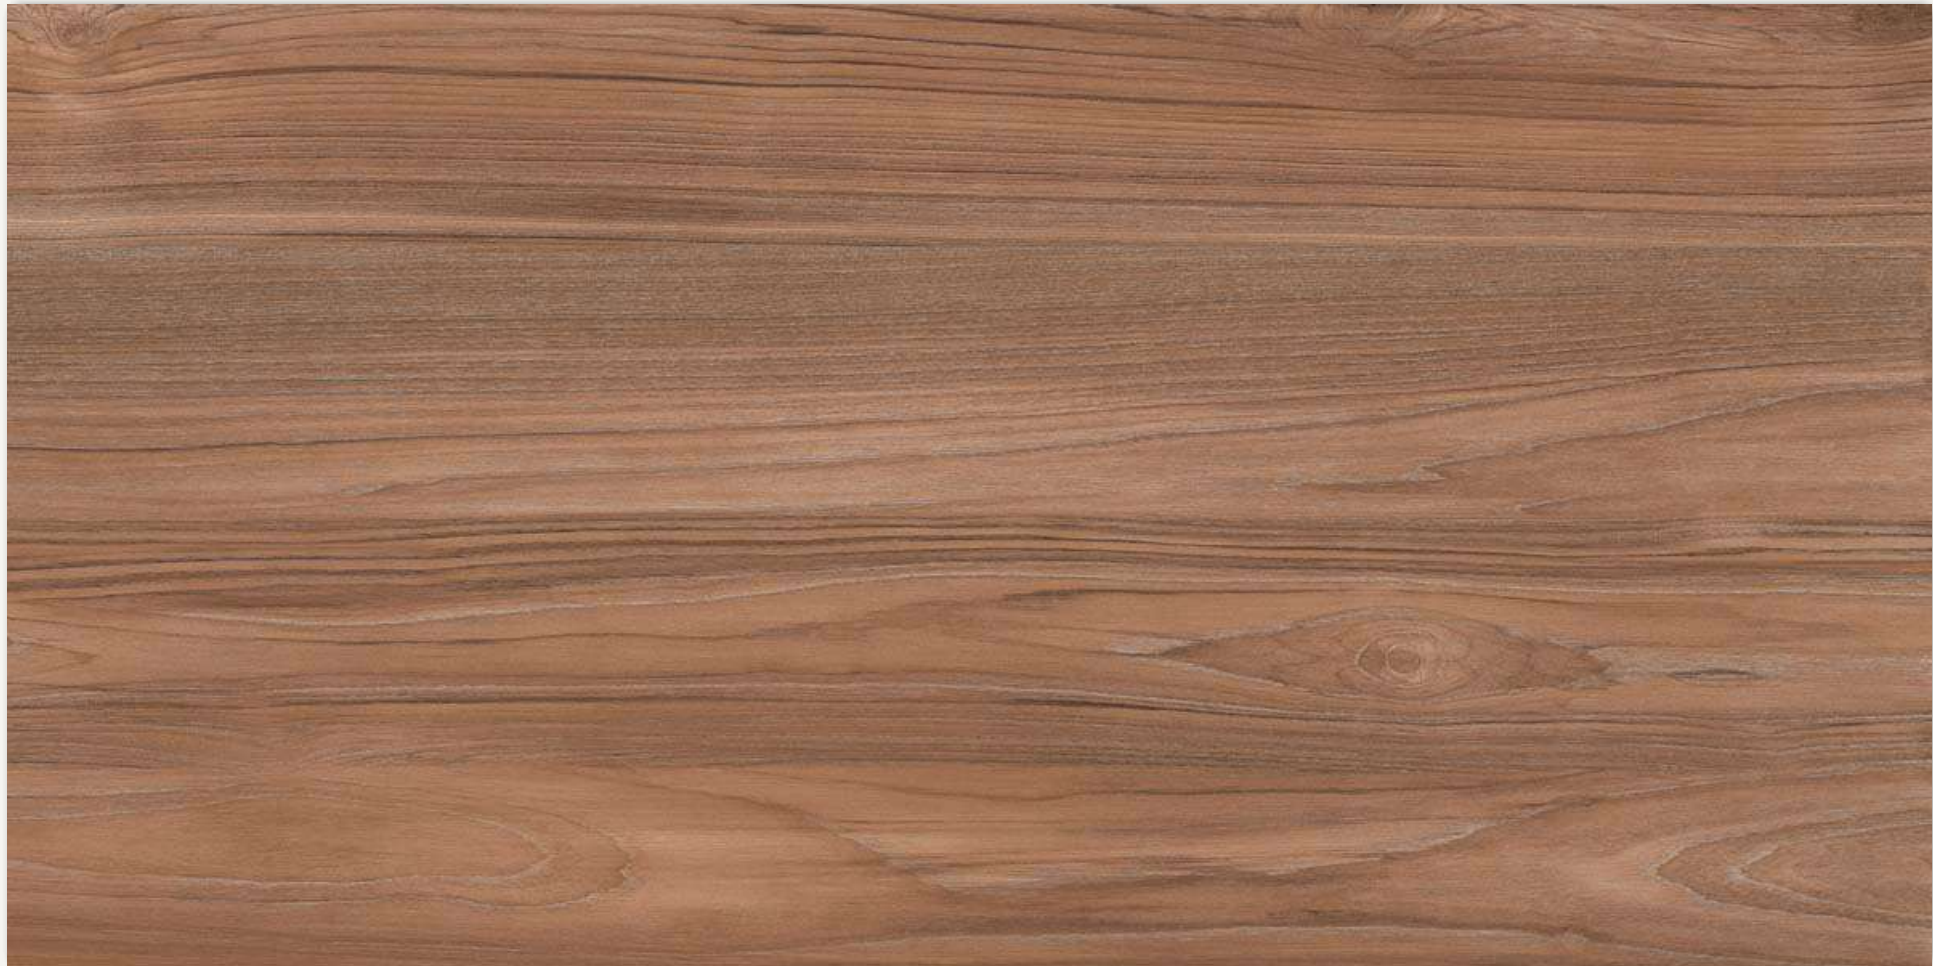

CLARA WENGE

SIZE : 600x1200 MM

FINISH : Matt

FACES : 3