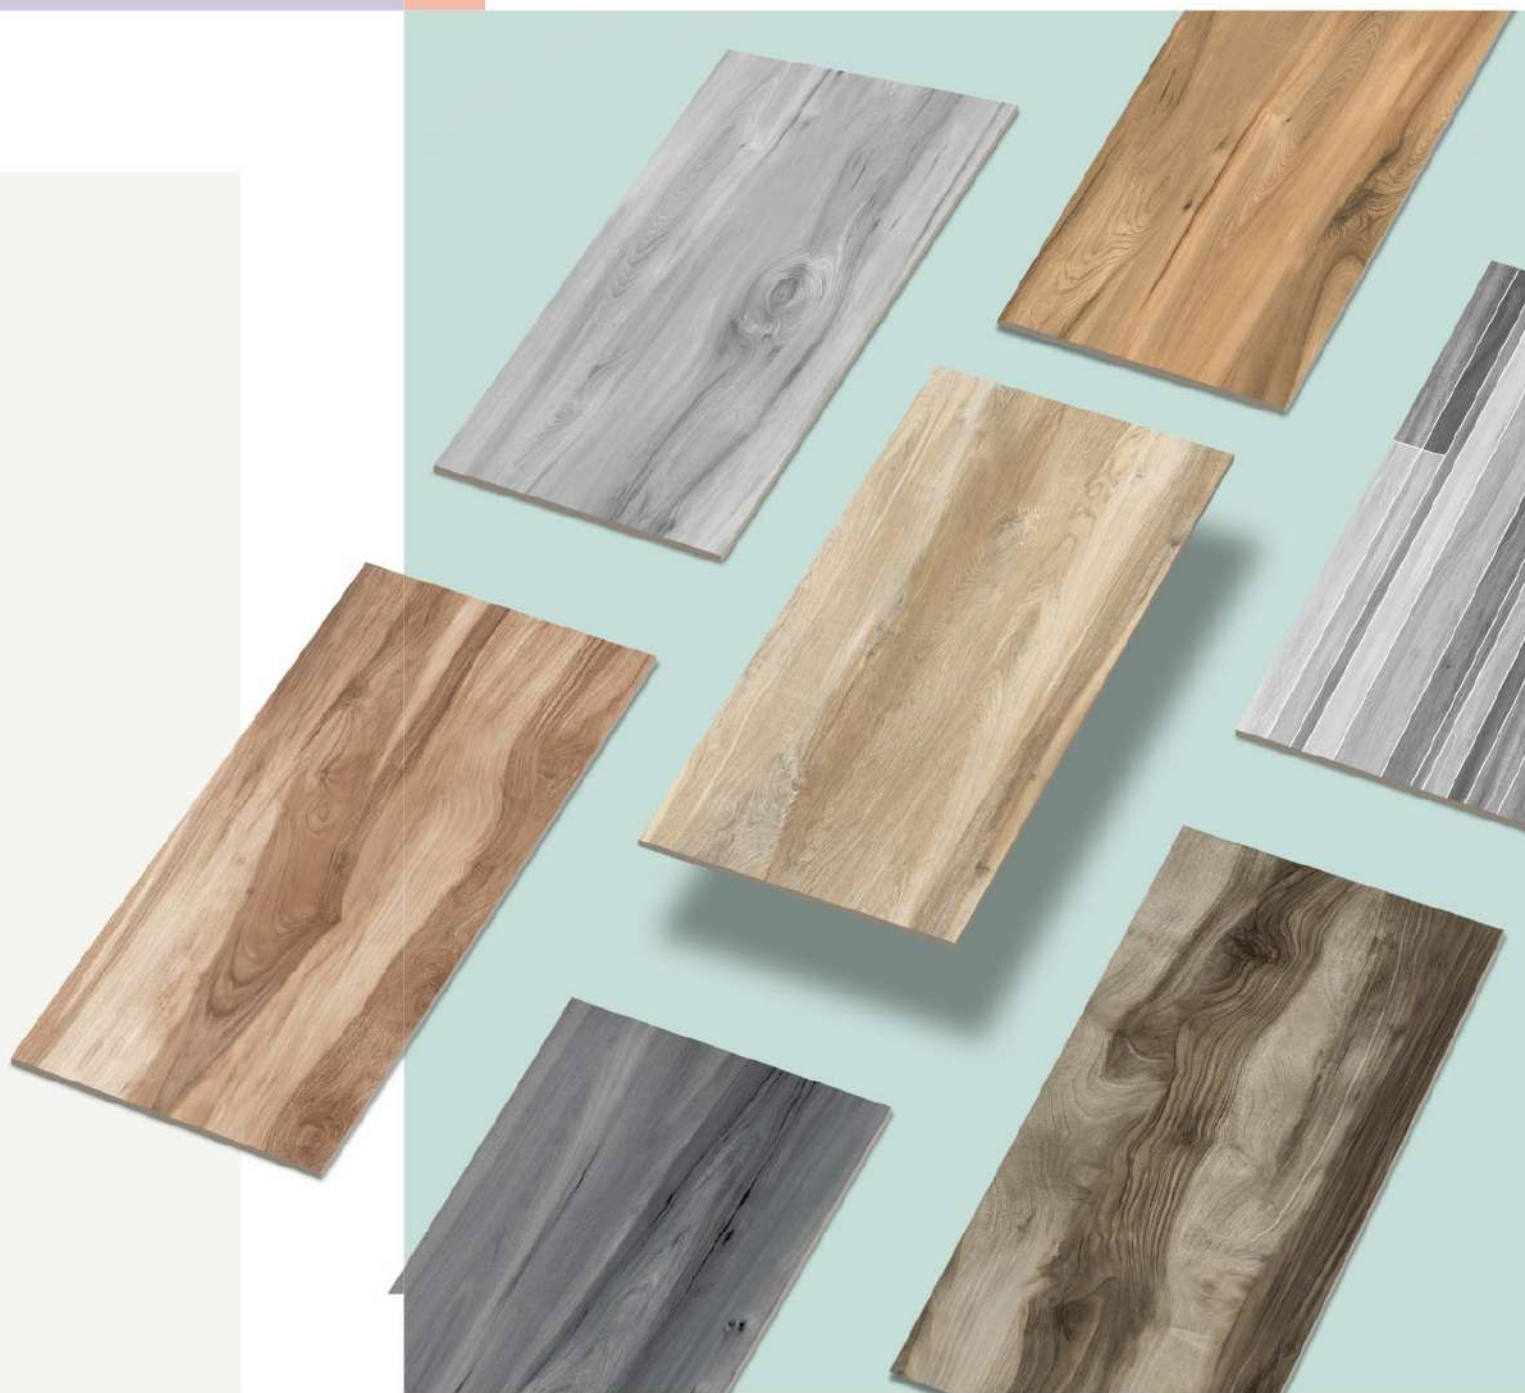

GROVE
collection

60x120cm

14+ EXCLUSIVE COLLECTION

Our surfaces embody timeless style, outstanding technical performance and technological possibilities interpreted by the design world.

Spectrum Eternal
collection

In the Grove collection, new shades with a strong visual impact model and condition the surfaces. The timeless expressiveness of color meets the potential of the deep and material thickness, overflowing with perspectives and meanings: the full-body ceramic confirms its versatility, paving the way for multiple applications.