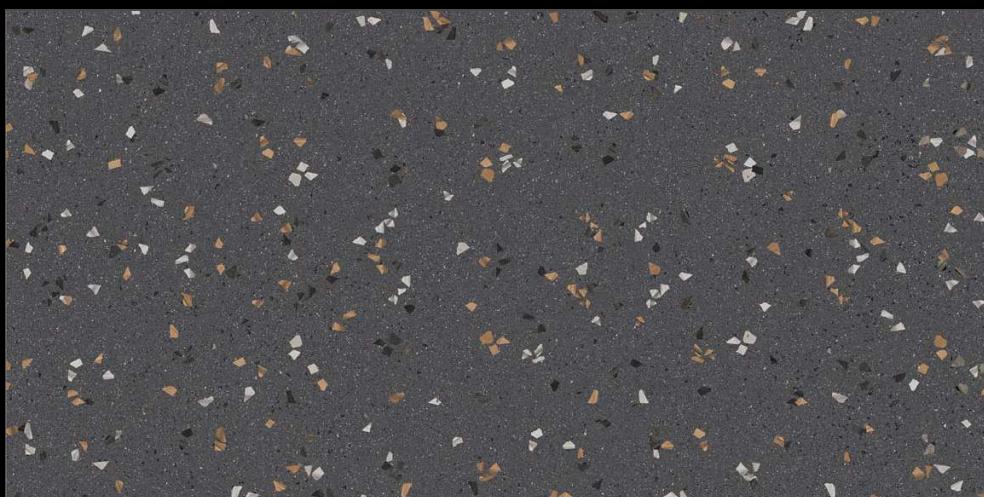

Eterna Edition

60x120cm

O2 Randoms

8.5 Thickness