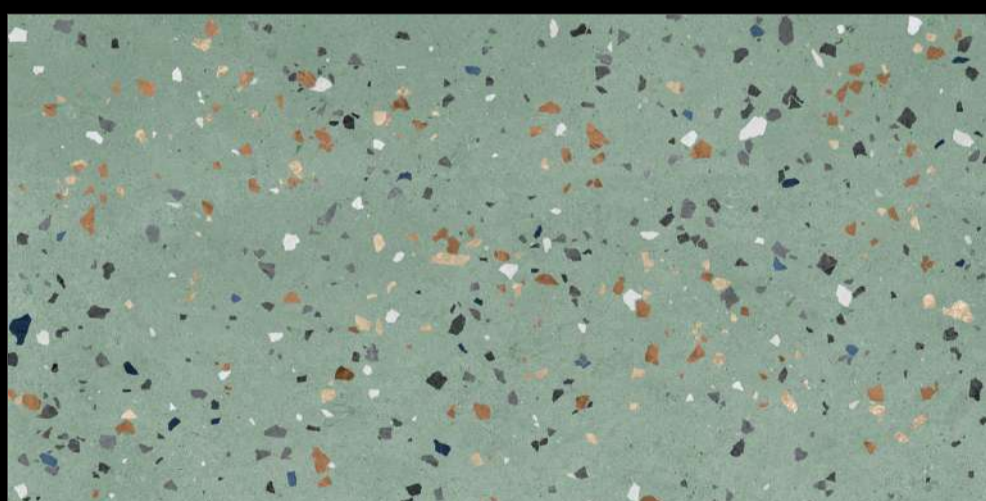

60x120cm

06 Randoms

8.5 Thickness

**MATT  
SURFACE**

**MADLY GREEN**

**MUTED**  
COLLECTION

Eterna Edition

60x120cm