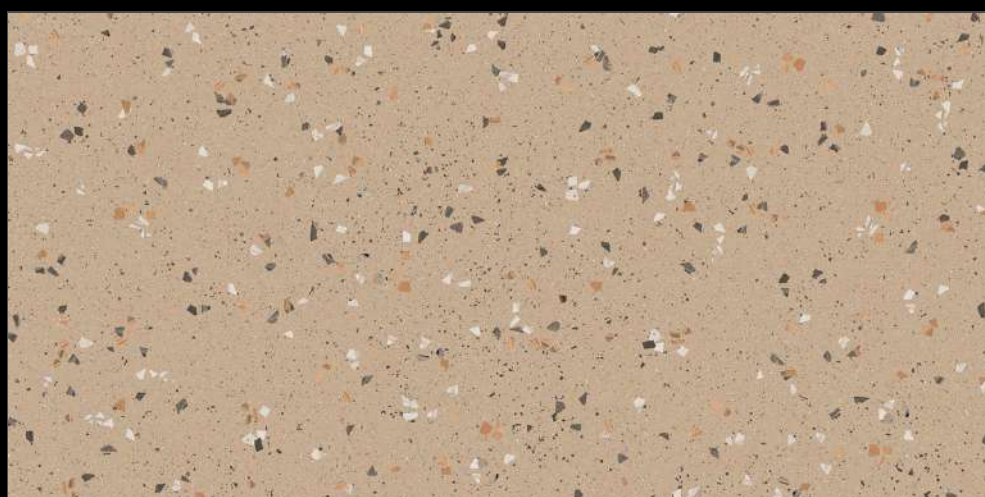

**MATT
SURFACE**

TOPAZ BEIGE

MUTED
COLLECTION