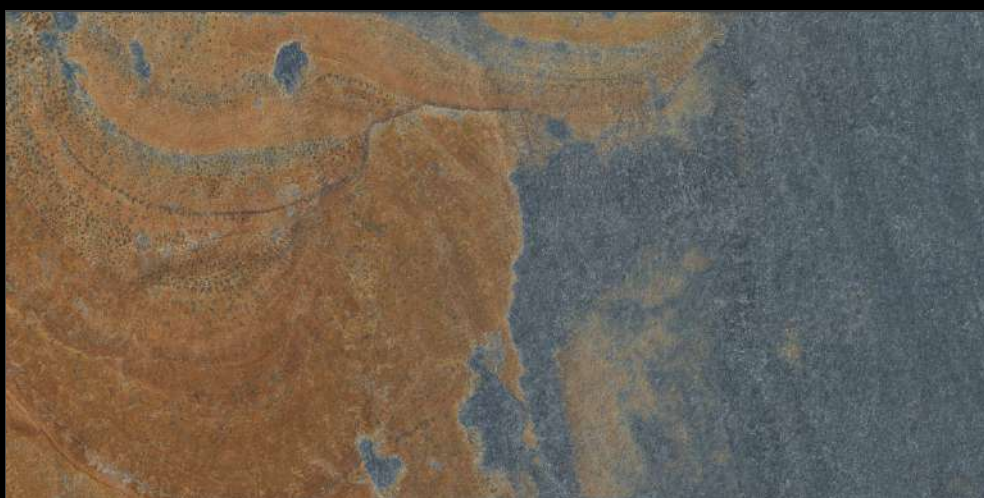

**8.5 Thickness**

**MATT  
SURFACE**

**DUNHILL AQUA**

**MUTED**  
COLLECTION

Eterna Edition

60x120cm

05 Randoms

8.5 Thickness