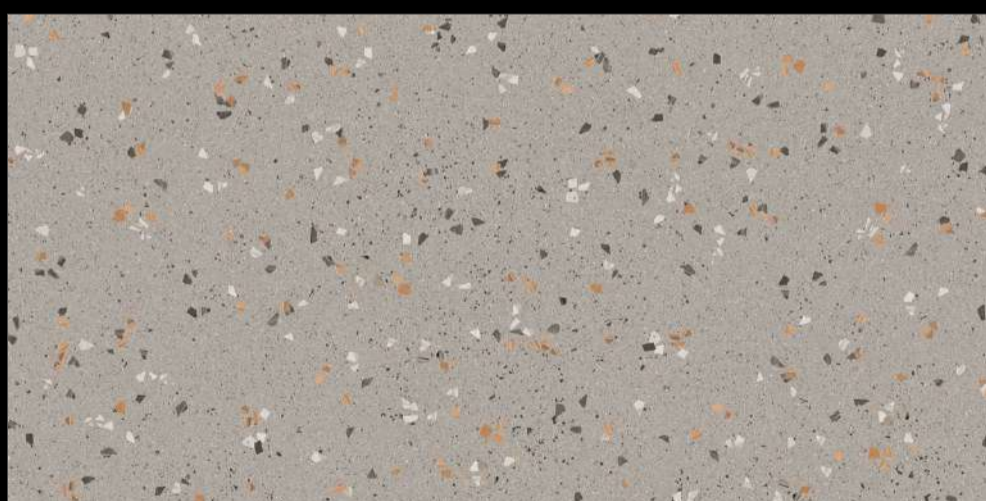

**MATT
SURFACE**

TOPAZ DAN

MUTED
COLLECTION