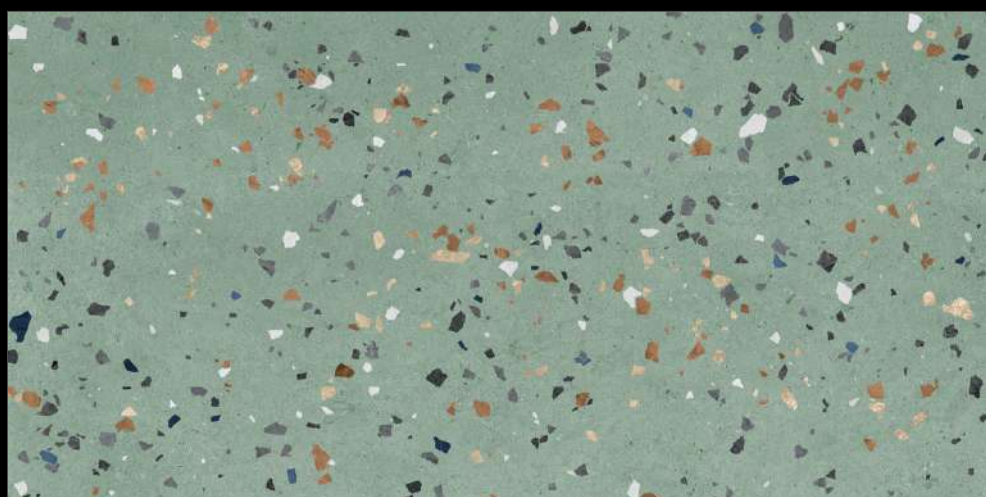

**MATT
SURFACE**

MADLY GREEN

MUTED
COLLECTION

Eterna Edition

60x120cm

O2 Randoms

8.5 Thickness