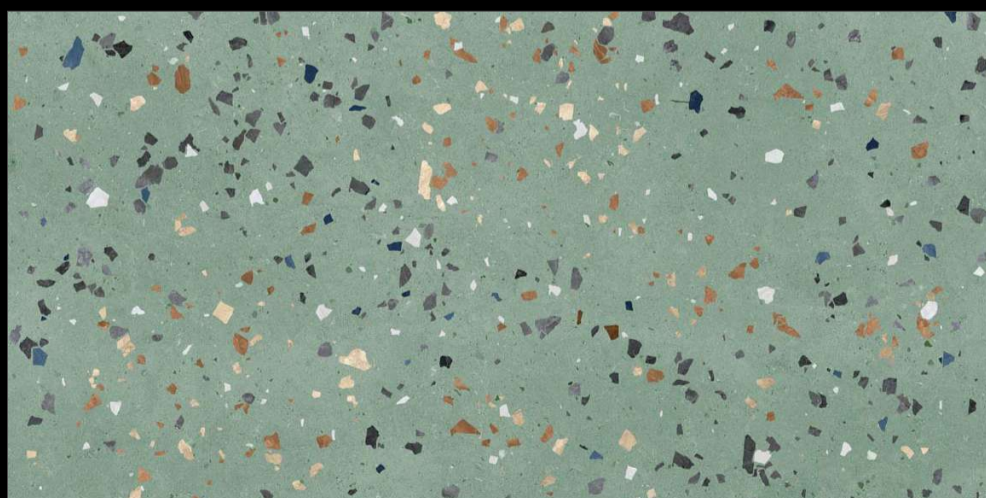

Eterna Edition

60x120cm

O2 Randoms

8.5 Thickness