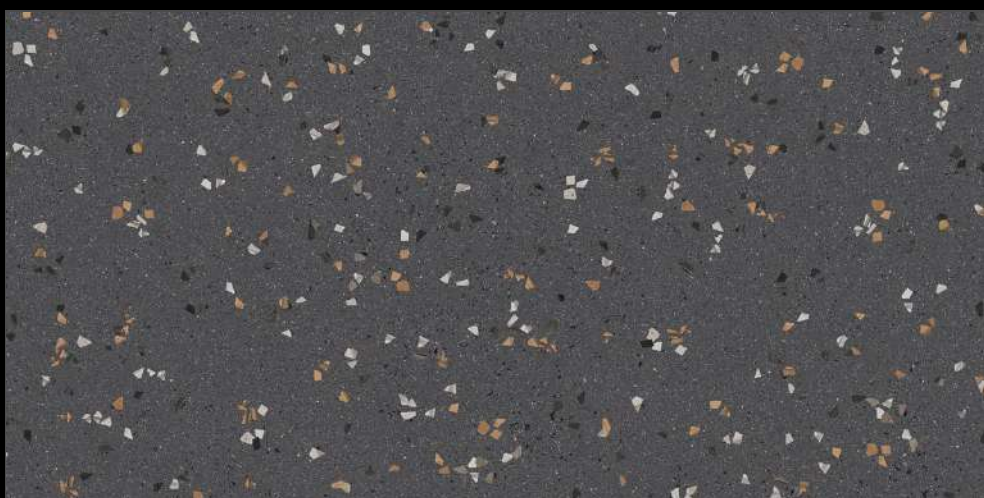

**MATT
SURFACE**

TOPAZ NERO

MUTED
COLLECTION

Eterna Edition

60x120cm

O2 Randoms

8.5 Thickness