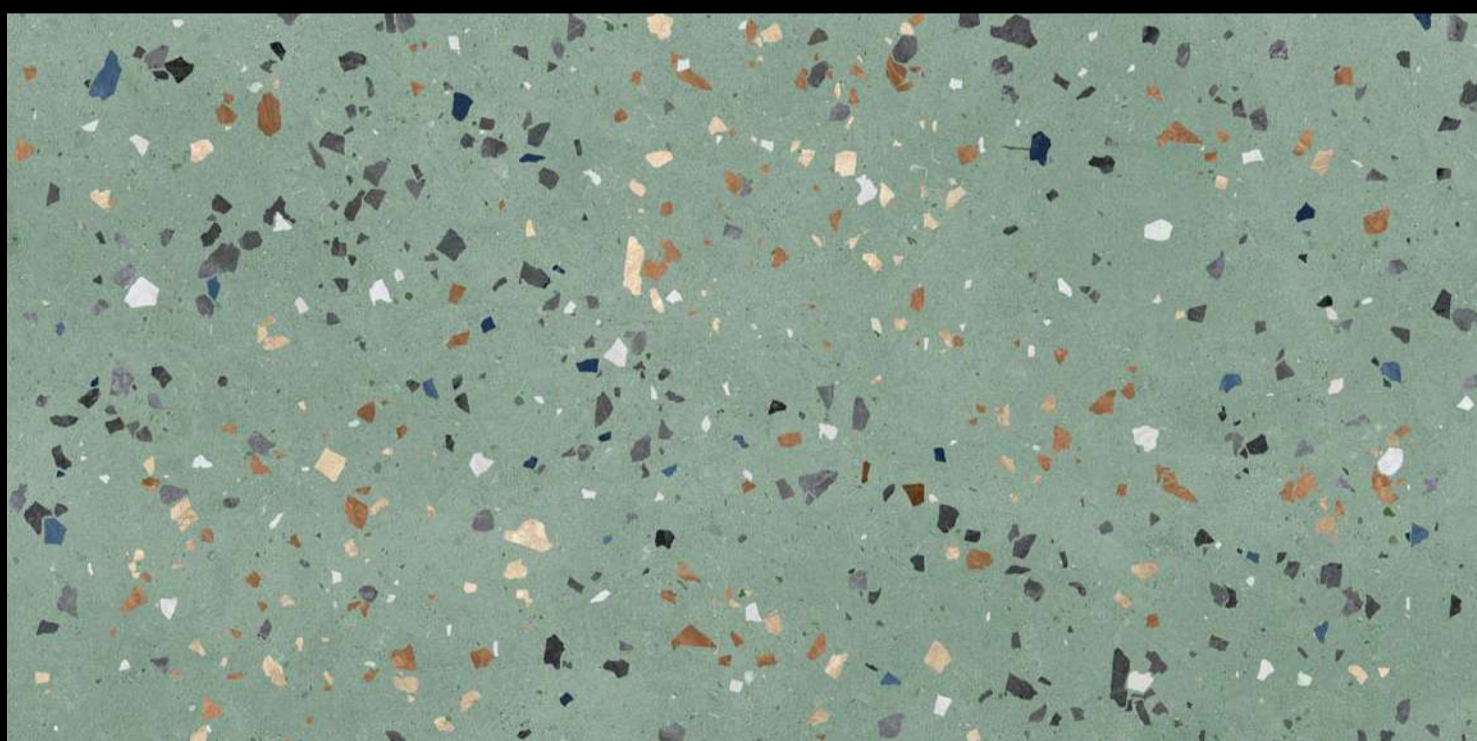

60x120cm

06 Randoms

8.5 Thickness

**MATT  
SURFACE**

**MADLY GREEN**

**MUTED**  
COLLECTION

Eterna Edition

60x120cm