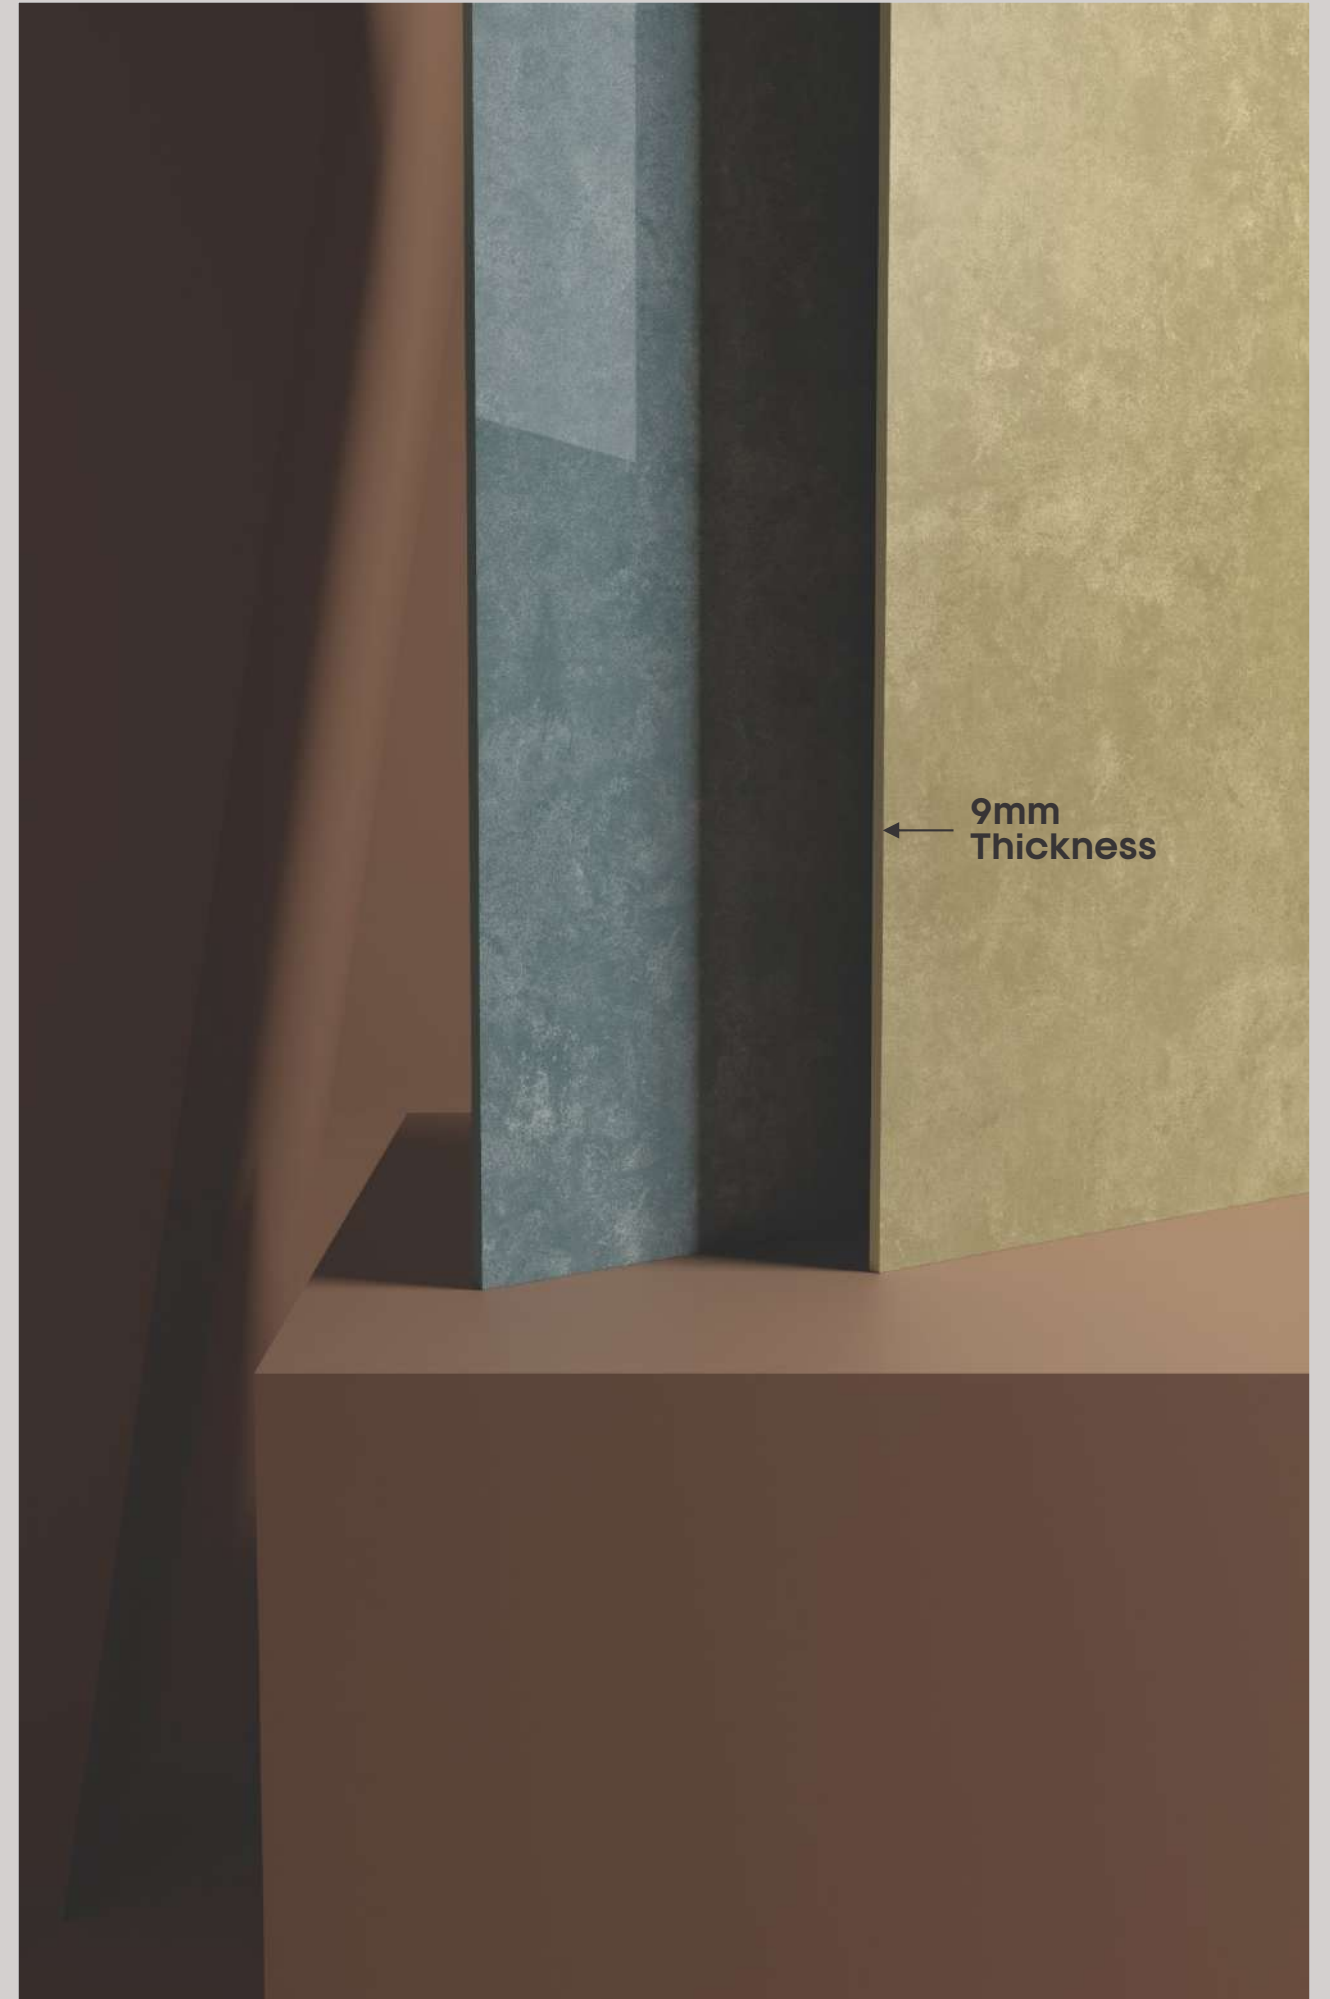

PASTELO
collection

Pastel Perfection in Glossy & Matt

Our soft tones are available in a variety of colors and finishes, giving you the power to create your ideal space. The 600*1200mm size is perfect for making a statement. The classic glossy and matt finishes offer different design possibilities—the matt finish for a modern twist, and the glossy finish for a touch of glamor, allowing you to take control of your space's ambiance and design.

These surfaces not only boast aesthetic and stunning appeal, but also provide enduring durability and strength. The 9mm thickness ensures they remain resilient over time without sacrificing visual allure. Ideal for high-traffic areas or statement pieces, these surfaces blend function and form effortlessly, giving you the confidence that your space will stand the test of time.