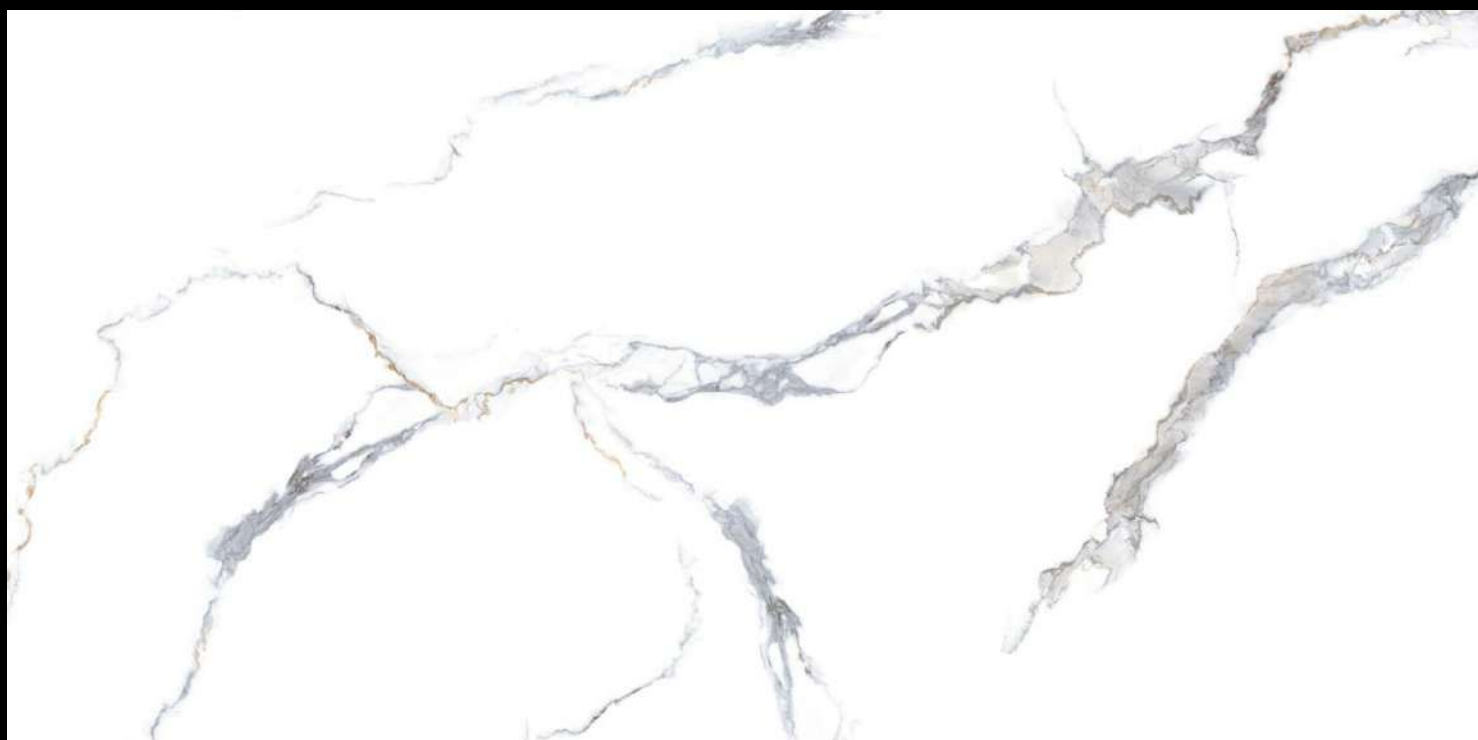

**CARVE
SURFACE**

TUSCANY AZUL

ROCKER
COLLECTION