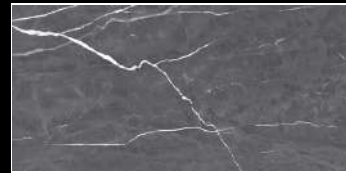

# INDEX

600 X 1200 MM , CARVING

ADRIN BROWN

ADRIN GREY

ALTROZ BIANCO

ALTROZ GREY

ARIANA IVORY

BAFIN CHOCO