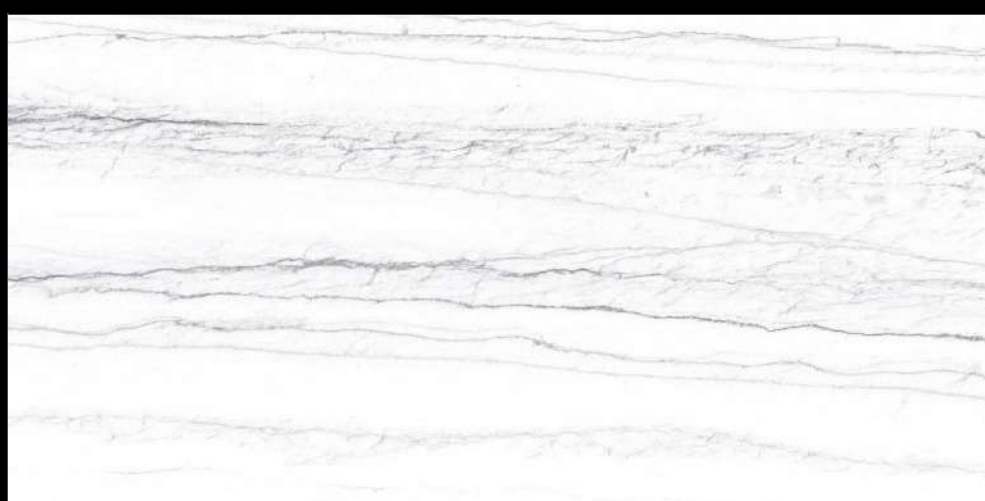

8.5 Thickness

**CARVE  
SURFACE**

**ROVIGO WHITE**

**ROCKER**  
COLLECTION

Eterna Edition

60x120cm

04 Randoms

8.5 Thickness