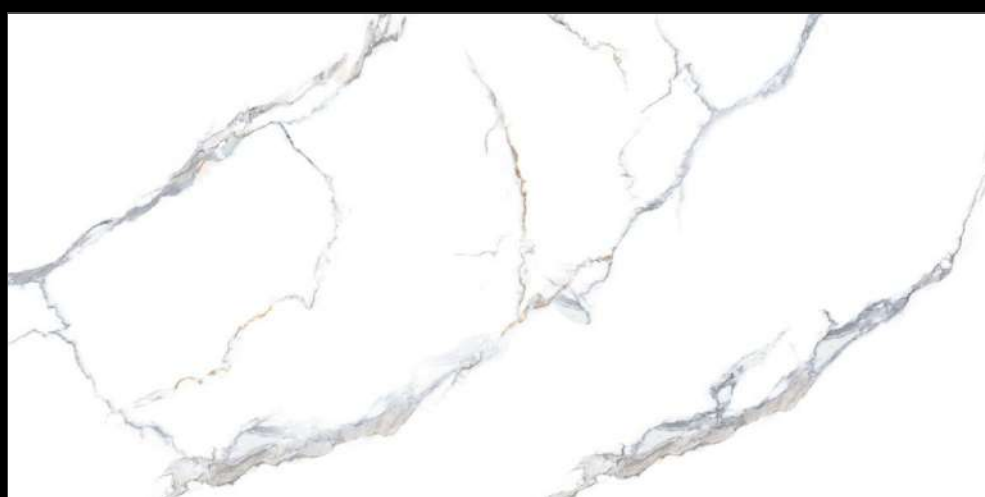

Eterna Edition

60x120cm

04 Randoms

8.5 Thickness