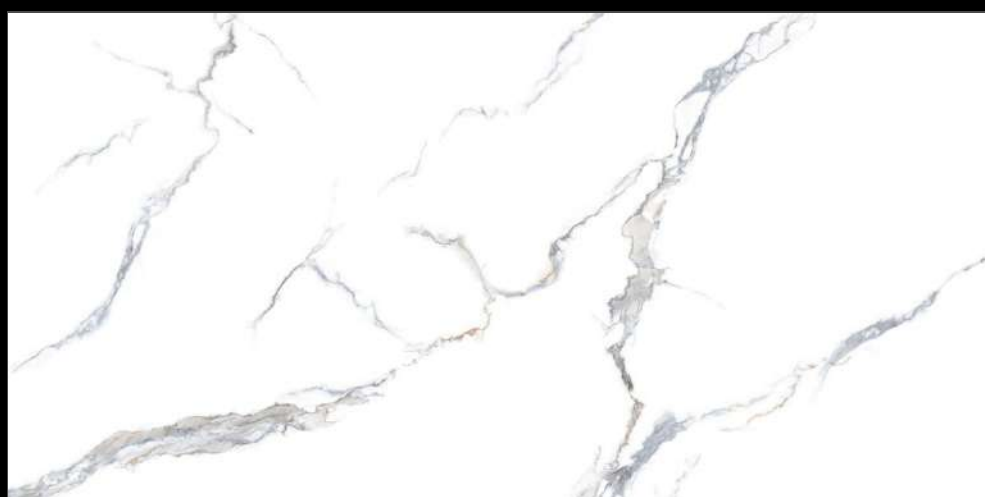

**CARVE
SURFACE**

TUSCANY AZUL

ROCKER
COLLECTION