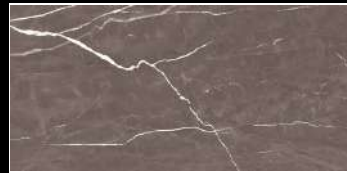

# INDEX

600 X 1200 MM , CARVING

ADRIN BROWN

ADRIN GREY

ALTROZ BIANCO

ALTROZ GREY

ARIANA IVORY

BAFIN CHOCO