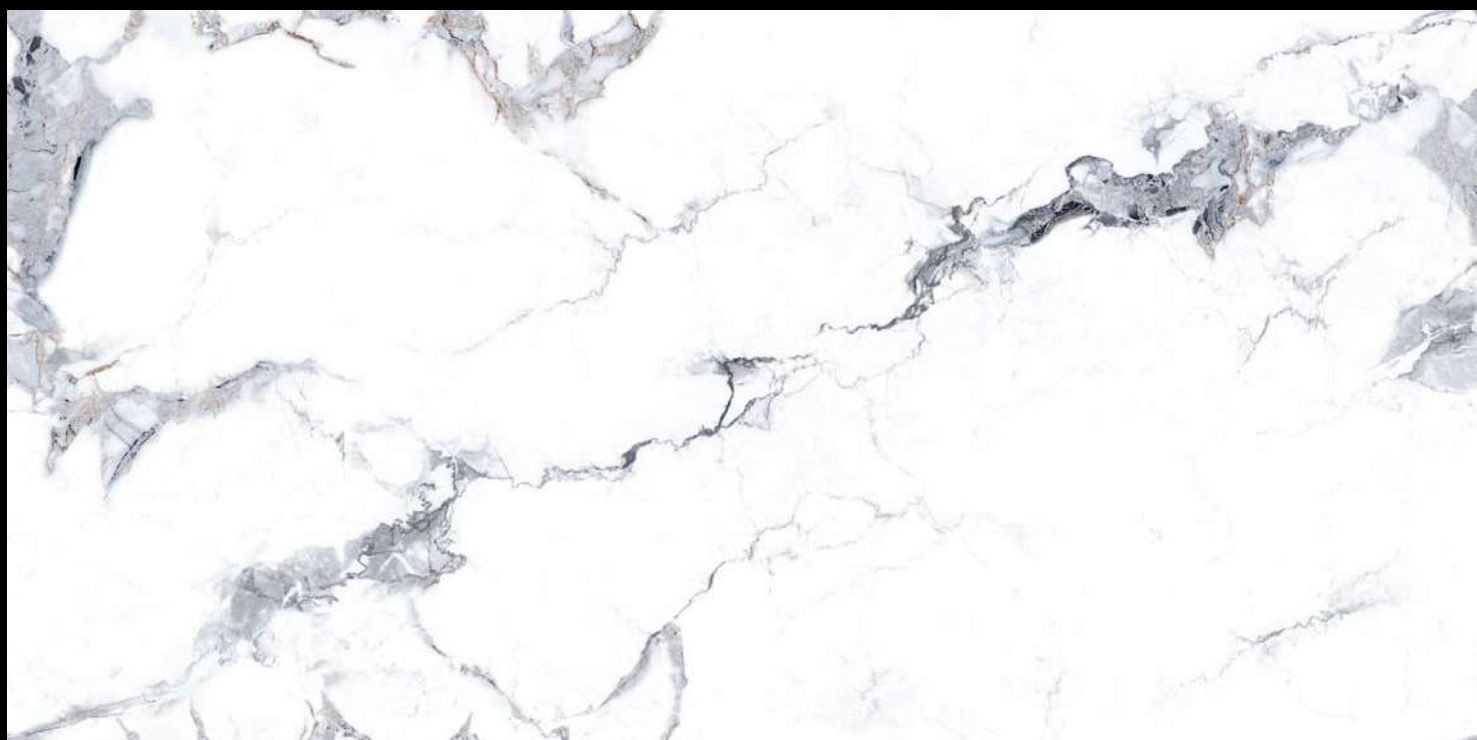

**CARVE
SURFACE**

BRONKO AZUL

ROCKER
ETERNAL COLLECTION