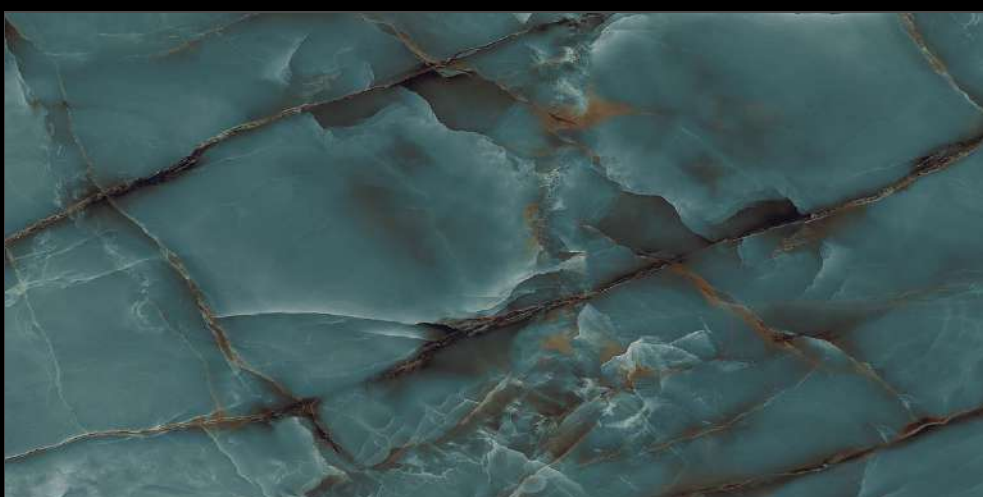

SHIMMER
COLLECTION

Eterna Edition

60x120cm

04 Randoms

8.5 Thickness

**EXTRA GLOSS
SURFACE**

TUNISH TEAL

SHIMMER
COLLECTION