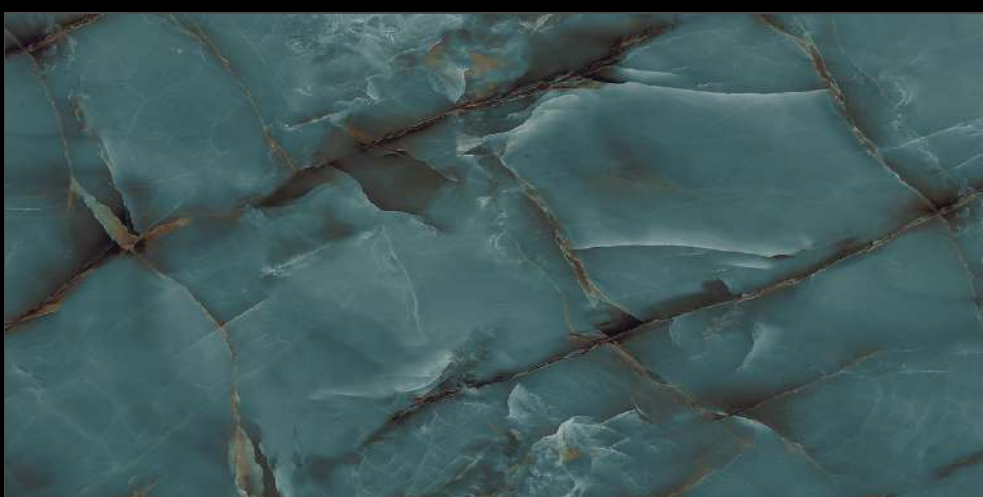

Eterna Edition

60x120cm

04 Randoms

8.5 Thickness