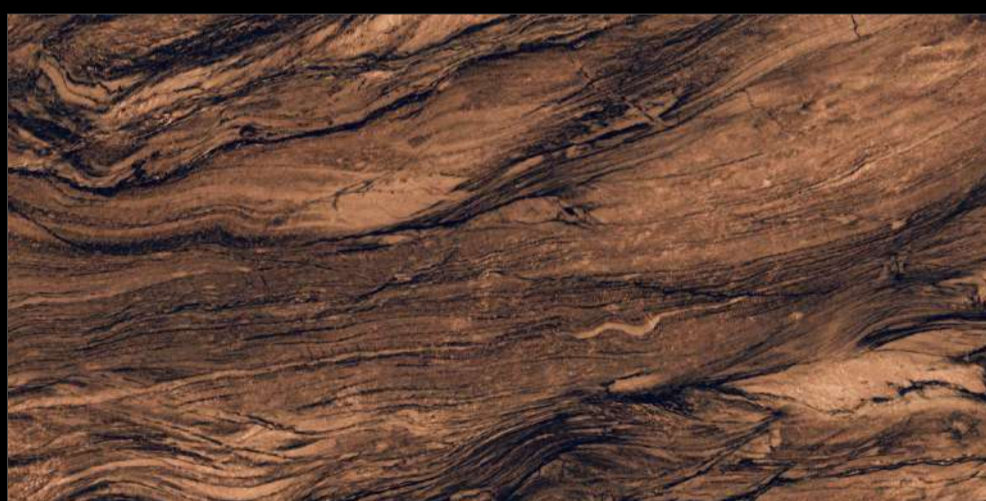

Eterna Edition

60x120cm

O6 Randoms

8.5 Thickness

**EXTRA GLOSS
SURFACE**

MARINE WENGE

SHIMMER
COLLECTION

Eterna Edition