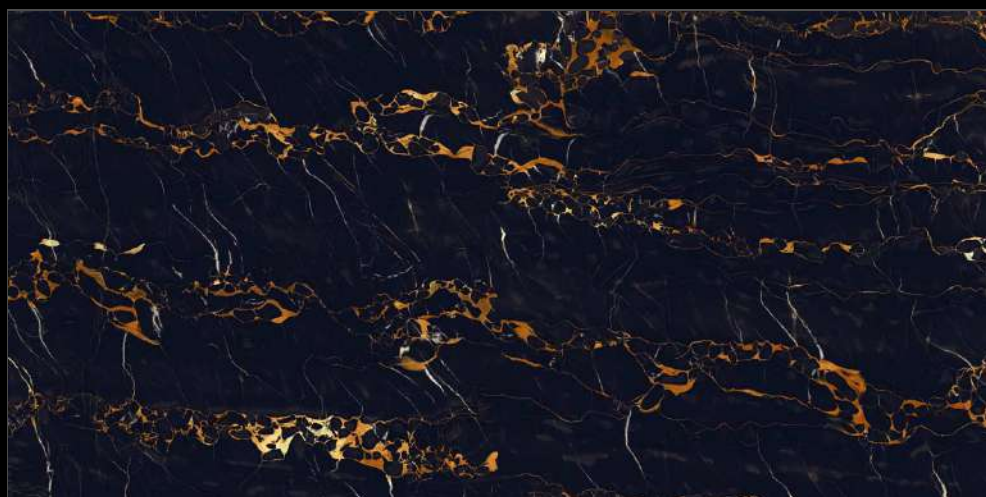

Eterna Edition

60x120cm

04 Randoms

8.5 Thickness