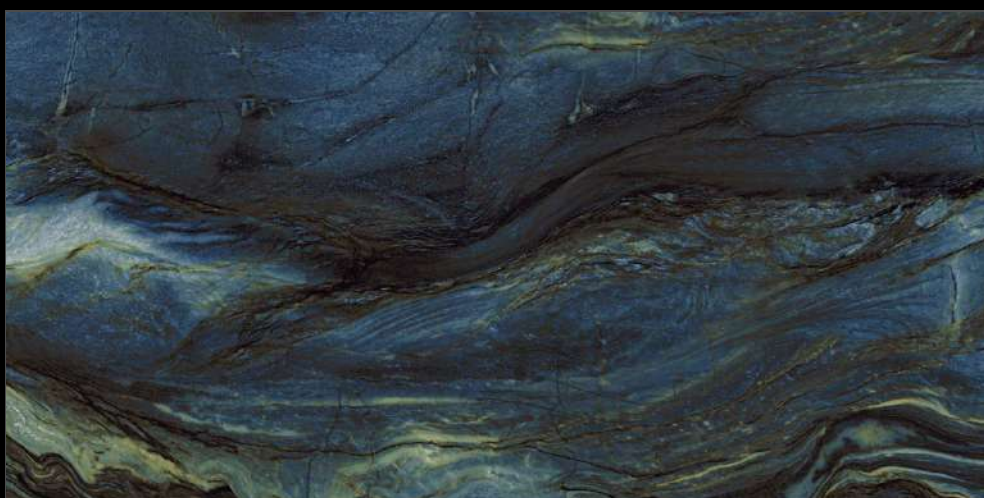

**EXTRA GLOSS
SURFACE**

MARINE TEAL

SHIMMER
COLLECTION

Eterna Edition

60x120cm

O6 Randoms

8.5 Thickness