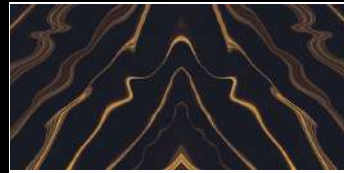

INCREDIC BROWN

INCREDIC DARK

INCREDIC EMERALD

IRISH BLACK

JAZZ BROWN BOOKMATCH

LAVA BROWN

LOFT AZUL ENDLESS

LUCIDO BLACK

MARINE BLUE

MARINE TEAL

MARINE WENGE

MARQUINA BLACK

MARSHAL BROWN

600 X 1200 MM , SUPER HIGH GLOSS

NEGRO BLACK

NEGRO BRONZE

NIVEA BLACK

NOIR BLACK

OXIDO BROWN

PORTRO BLACK

STELLA BROWN

STONE BLACK

STORM BLUE

TEXO BLACK