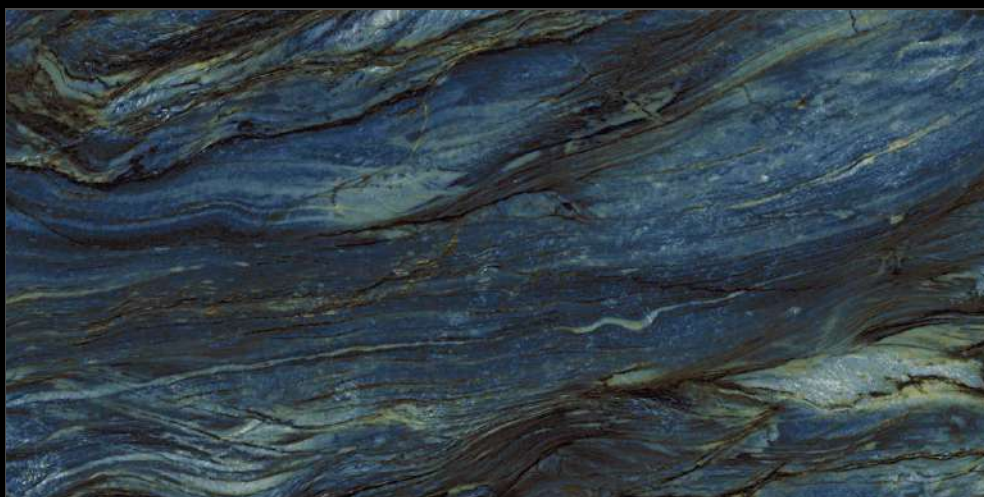

SHIMMER
COLLECTION

Eterna Edition

60x120cm

O6 Randoms

8.5 Thickness

**EXTRA GLOSS
SURFACE**

MARINE TEAL

SHIMMER
COLLECTION