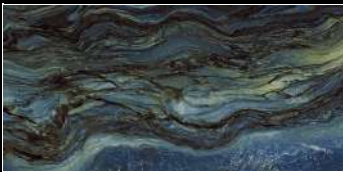

BELGIUM BLACK

BELGIUM GOLD

CEDAR AQUA

COSMIC BLACK

COSMIC GOLD

CRACON BLUE

CRACON BROWN

DOLCE BLACK

INCREDIC BROWN

INCREDIC DARK

INCREDIC EMERALD

IRISH BLACK

JAZZ BROWN BOOKMATCH

LAVA BROWN

LOFT AZUL ENDLESS

LUCIDO BLACK

MARINE BLUE

MARINE TEAL

MARINE WENGE

MARQUINA BLACK

MARSHAL BROWN

600 X 1200 MM , SUPER HIGH GLOSS

NEGRO BLACK

NEGRO BRONZE

NIVEA BLACK

NOIR BLACK

OXIDO BROWN

PORTRO BLACK

STELLA BROWN

STONE BLACK

STORM BLUE

TEXO BLACK