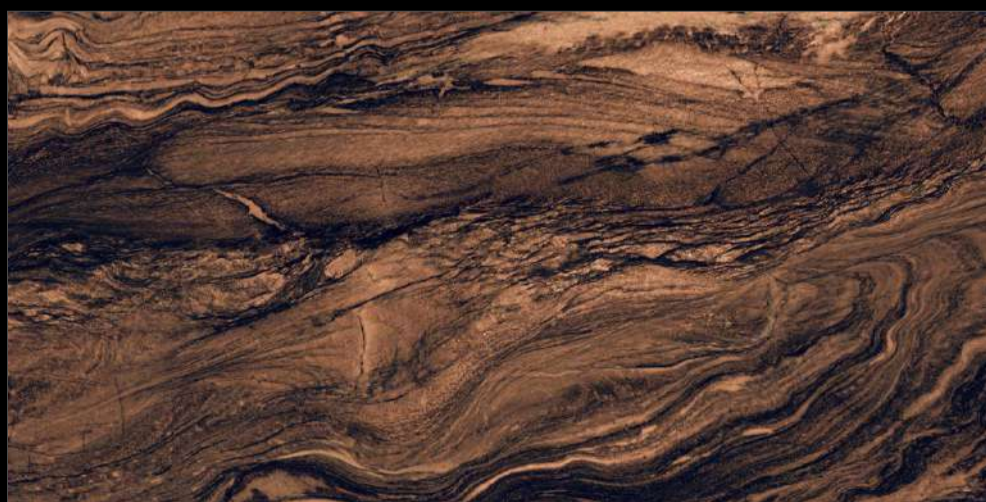

Eterna Edition

60x120cm

O6 Randoms

8.5 Thickness