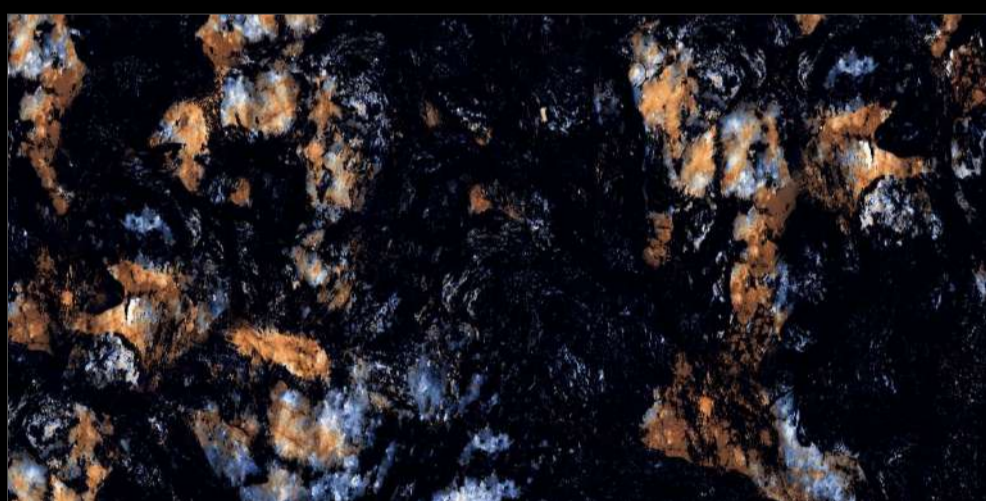

Eterna Edition

60x120cm

04 Randoms

8.5 Thickness

**EXTRA GLOSS
SURFACE**

PORTRO BLACK

SHIMMER
COLLECTION

Eterna Edition