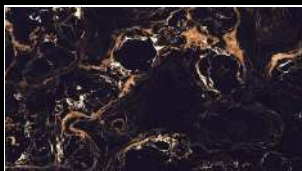

TUNISH BLACK

TUNISH BLUE

TUNISH TEAL

VENOM AZUL

VENOM RUBY

VIOLA BLACK

600 X 1200 MM , SUPER HIGH GLOSS

VIOLA GOLD