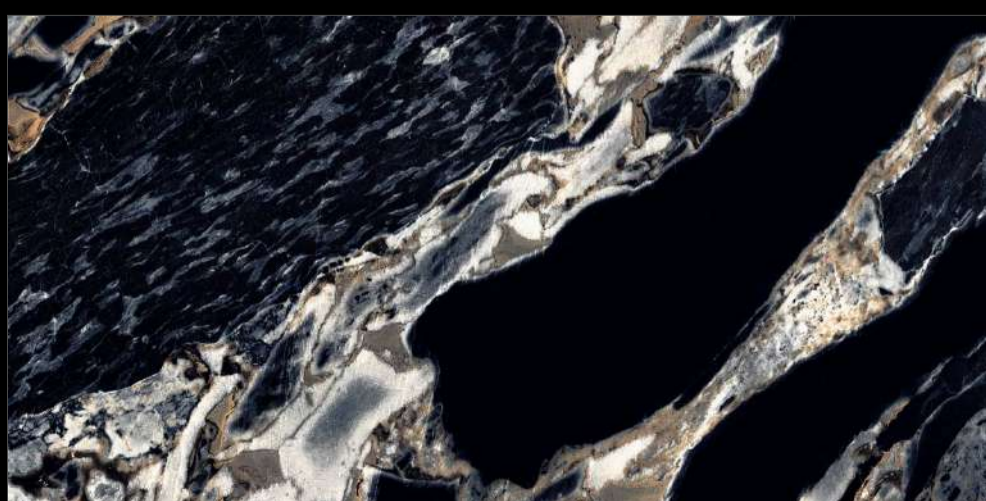

Eterna Edition

60x120cm

04 Randoms

8.5 Thickness