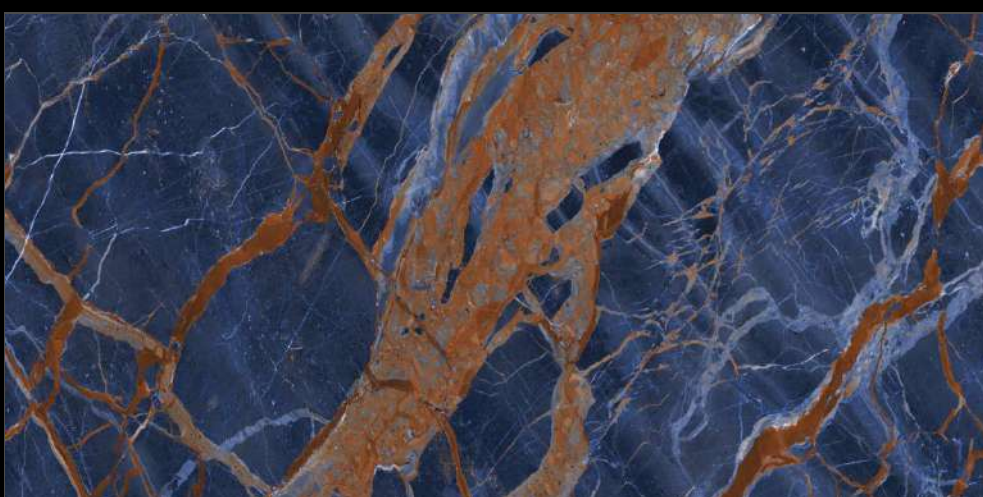

ZEFRO BLACK

**EXTRA GLOSS
SURFACE**

ALLOY BLUE

SHIMMER
COLLECTION

Eterna Edition

60x120cm

04 Randoms

8.5 Thickness