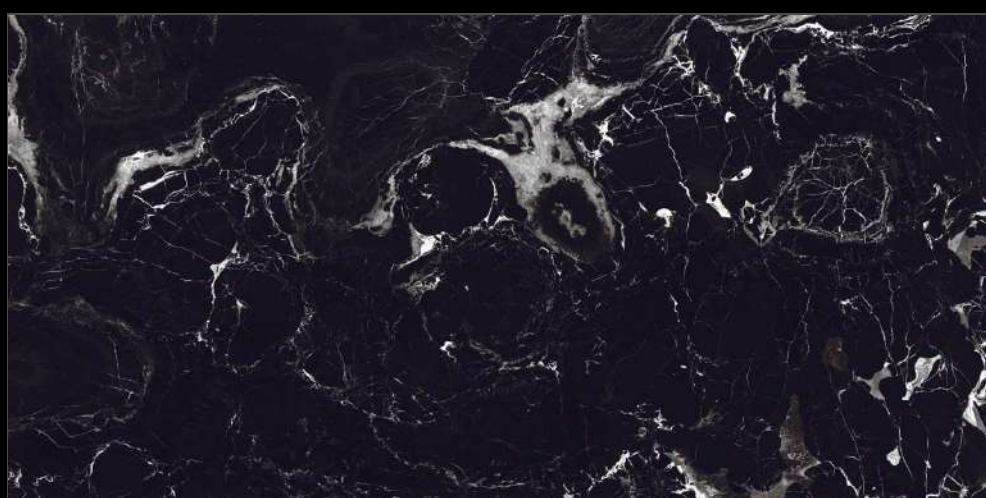

**EXTRA GLOSS
SURFACE**

VIOLA BLACK

SHIMMER
COLLECTION

Eterna Edition

60x120cm

04 Randoms

8.5 Thickness