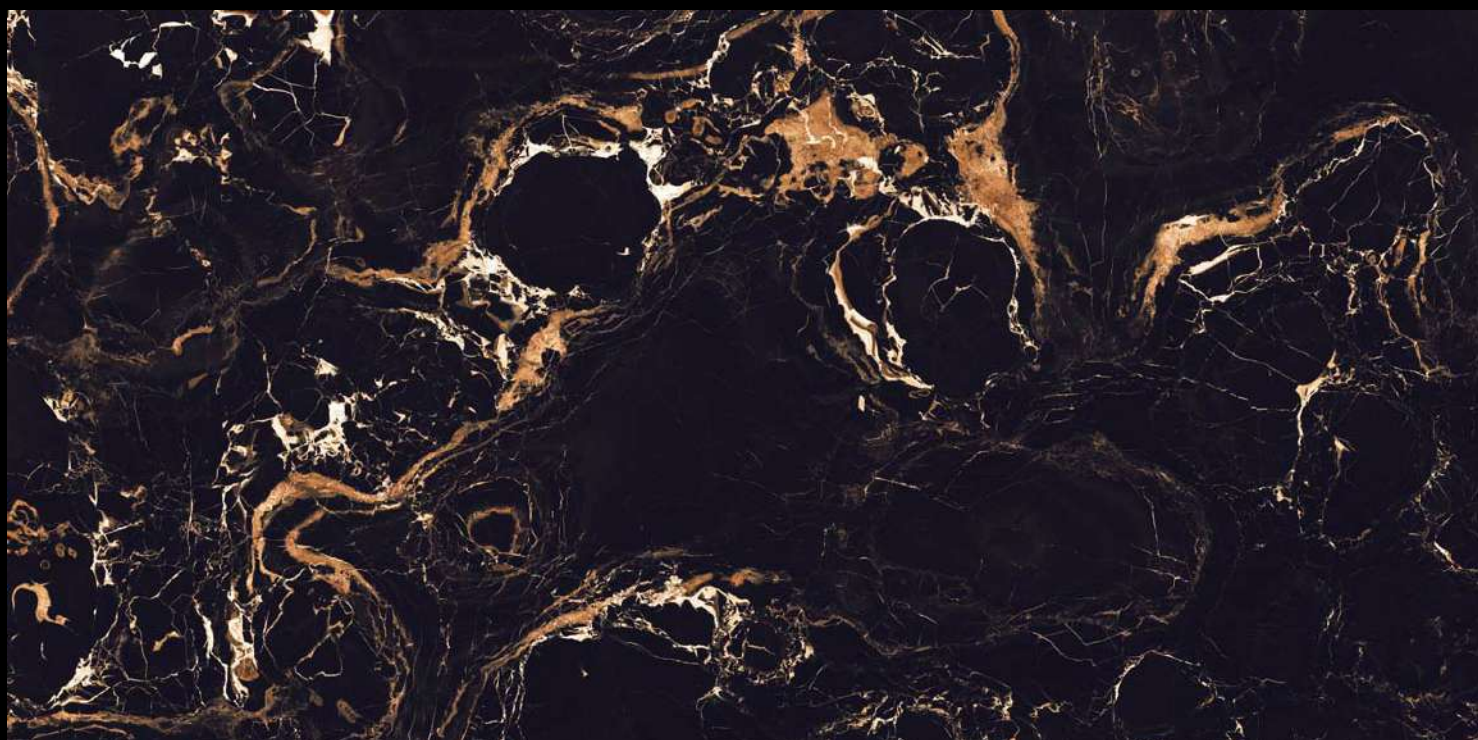

8.5 Thickness

**EXTRA GLOSS
SURFACE**

VIOLA GOLD

SHIMMER
COLLECTION

Eterna Edition

60x120cm

04 Randoms

8.5 Thickness