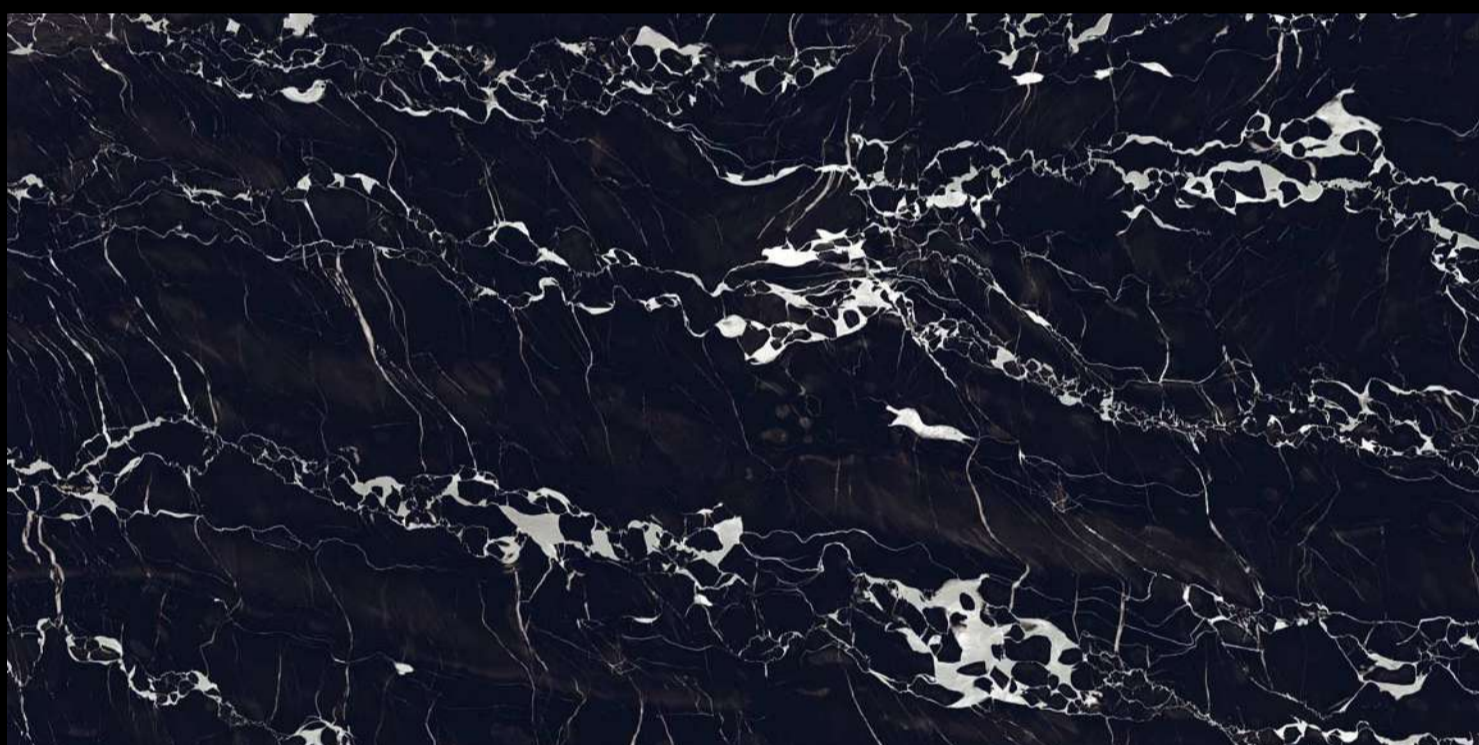

04 Randoms

8.5 Thickness

**EXTRA GLOSS
SURFACE**

COSMIC BLACK

SHIMMER
COLLECTION

Eterna Edition

60x120cm

04 Randoms