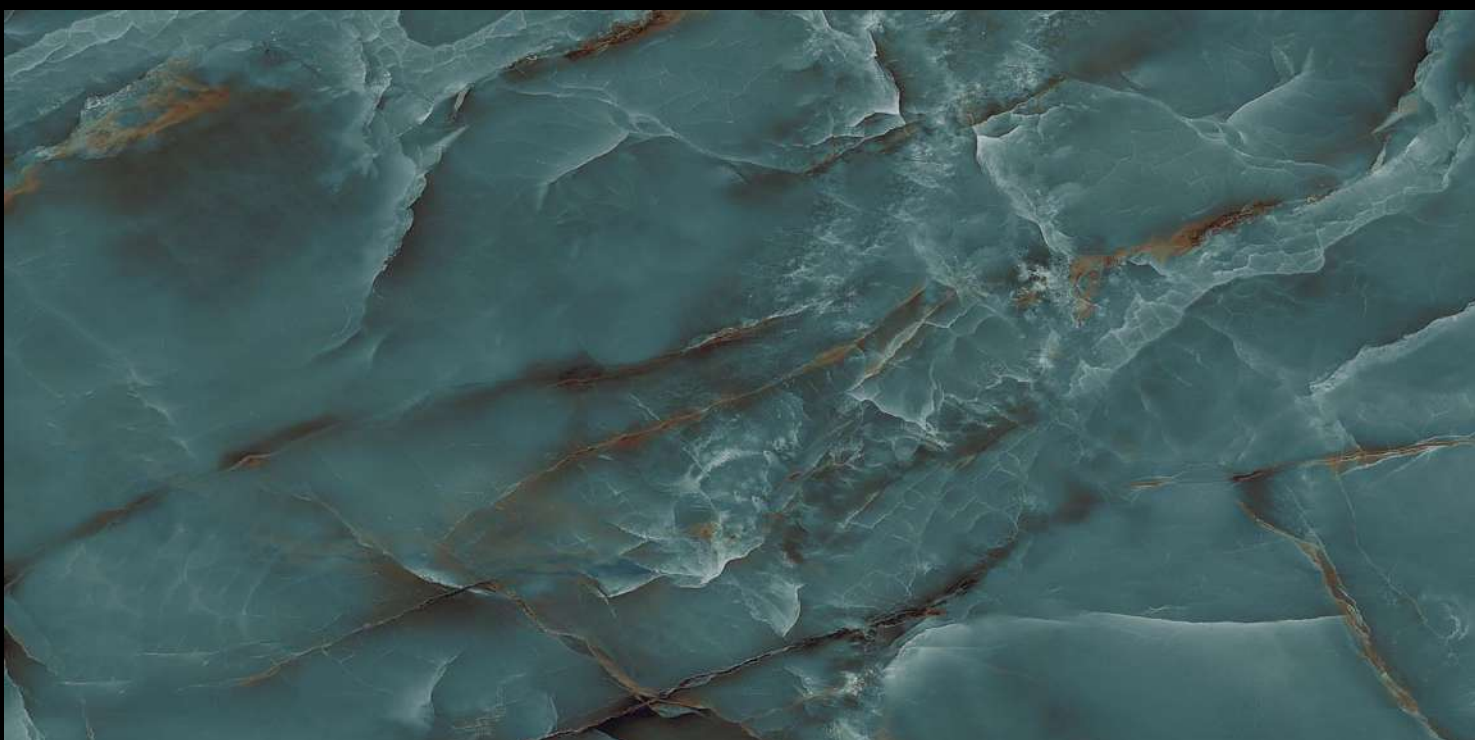

SHIMMER
COLLECTION

Eterna Edition

60x120cm

04 Randoms

8.5 Thickness

**EXTRA GLOSS
SURFACE**

TUNISH TEAL

SHIMMER
COLLECTION