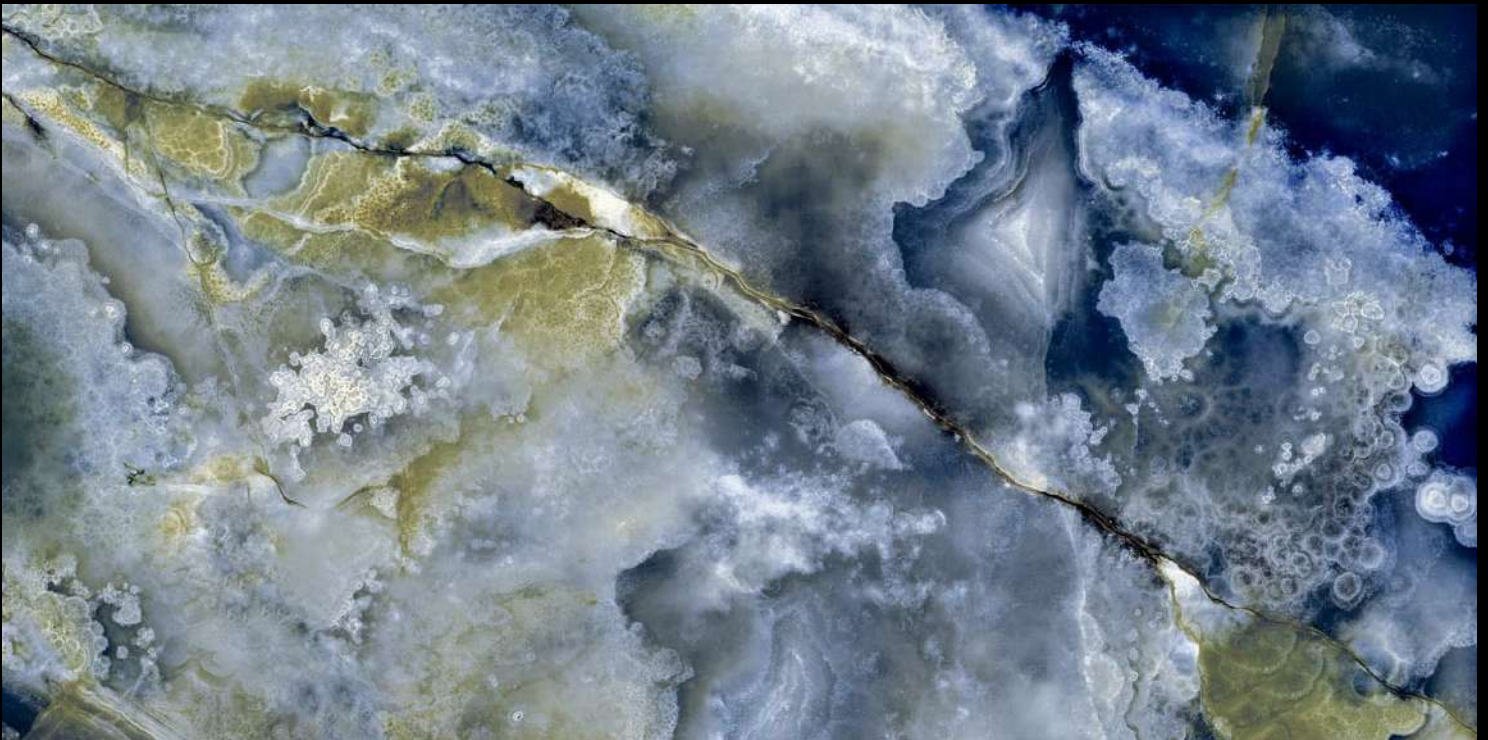

SHIMMER
COLLECTION

Eterna Edition

60x120cm

04 Randoms

8.5 Thickness

**EXTRA GLOSS
SURFACE**

ELEGANT AZUL

SHIMMER
COLLECTION