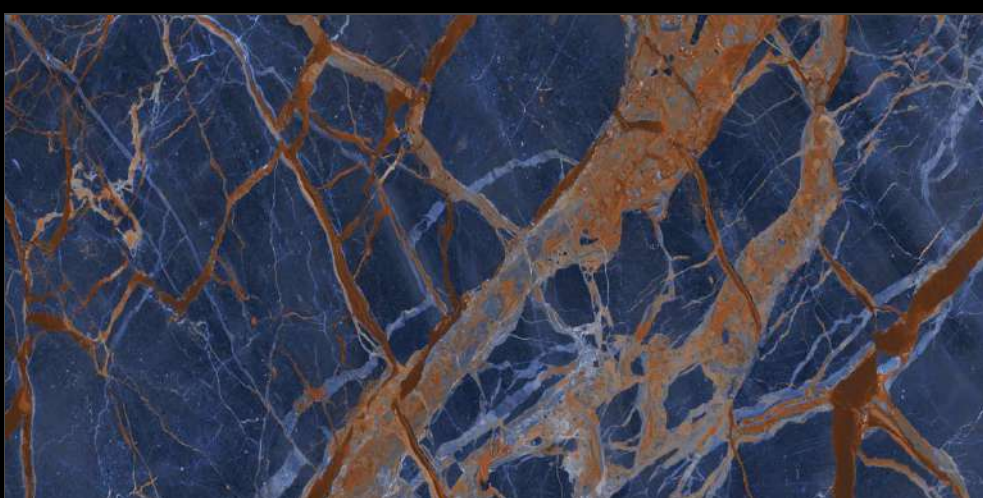

ZEFRO BLACK

**EXTRA GLOSS
SURFACE**

ALLOY BLUE

SHIMMER
COLLECTION

Eterna Edition

60x120cm

04 Randoms

8.5 Thickness