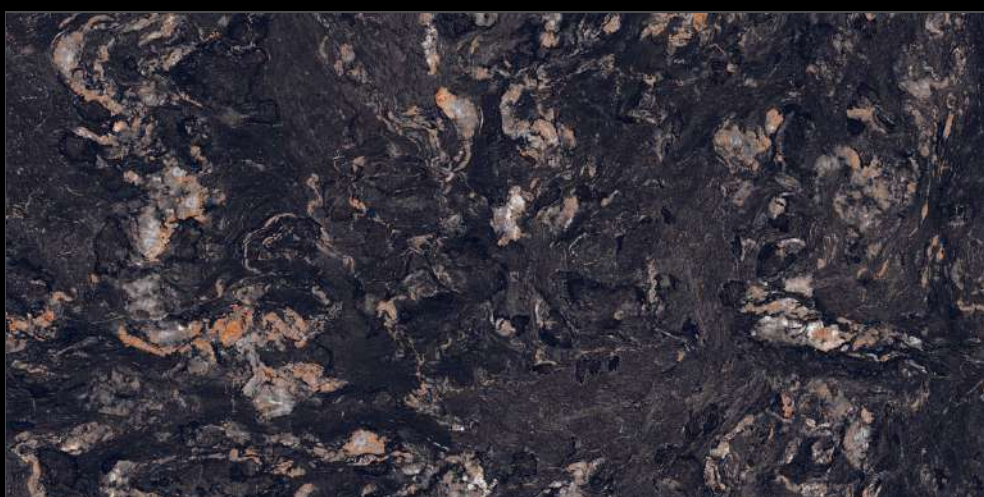

60x120cm

04 Randoms

8.5 Thickness

**EXTRA GLOSS
SURFACE**

VENOM RUBY

SHIMMER
COLLECTION

Eterna Edition

60x120cm