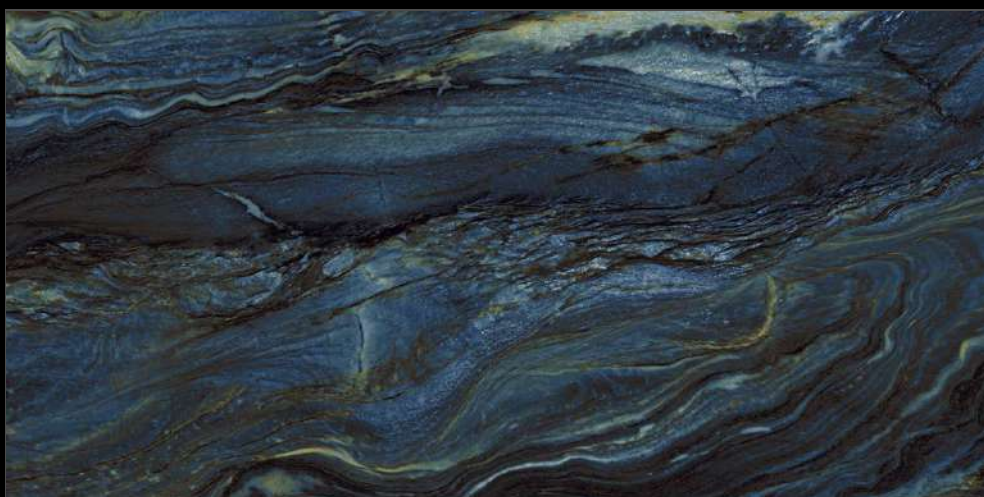

Eterna Edition

60x120cm

O6 Randoms

8.5 Thickness