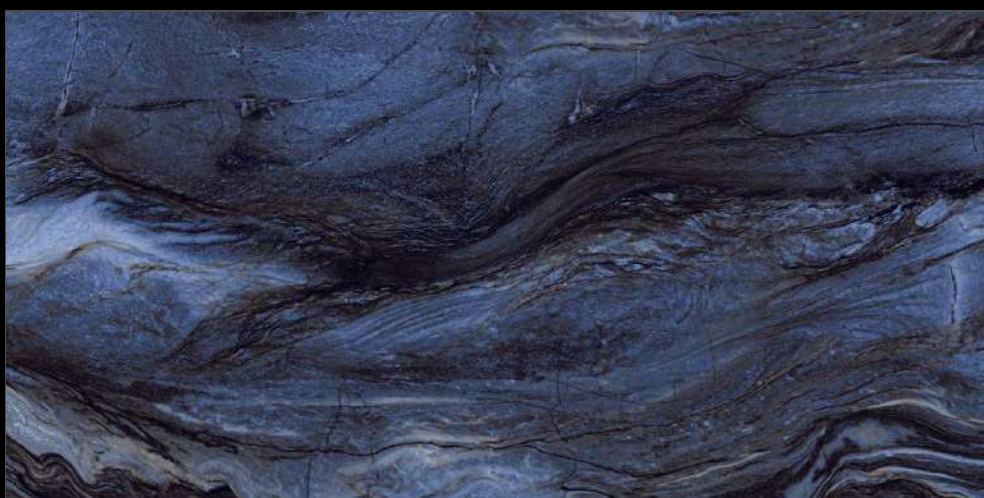

SHIMMER
COLLECTION

Eterna Edition

60x120cm

O6 Randoms

8.5 Thickness

**EXTRA GLOSS
SURFACE**

MARINE TEAL

SHIMMER
COLLECTION