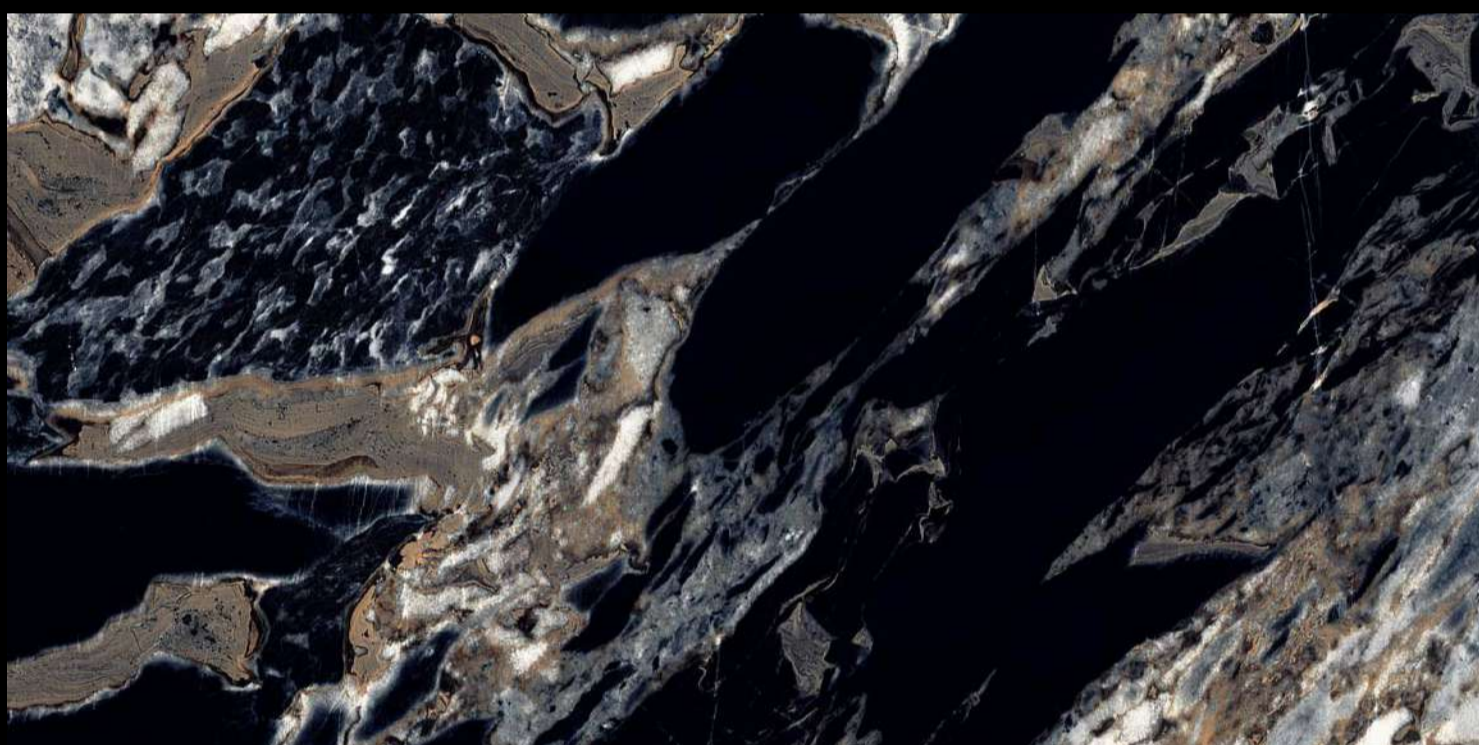

Eterna Edition

60x120cm

04 Randoms

8.5 Thickness