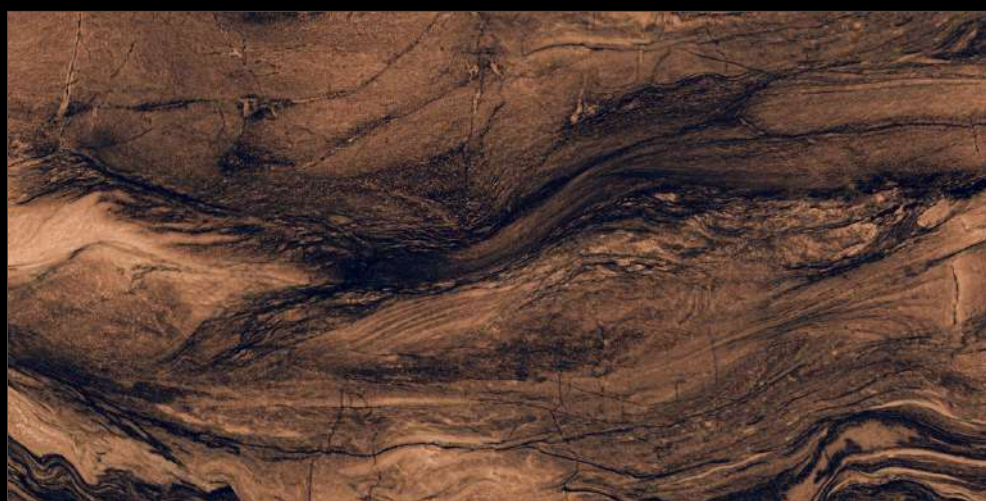

**EXTRA GLOSS
SURFACE**

MARINE WENGE

SHIMMER
COLLECTION

Eterna Edition

60x120cm

O6 Randoms

8.5 Thickness