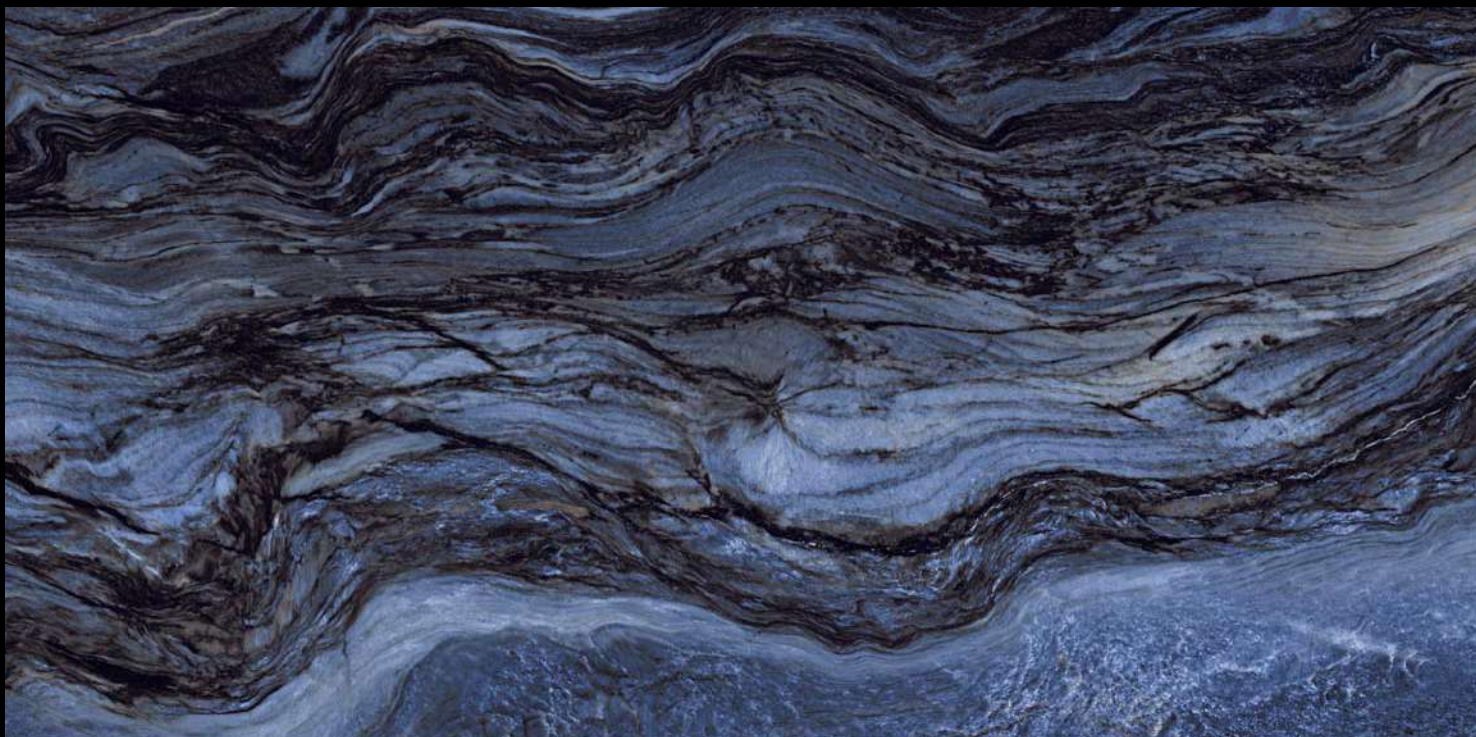

**EXTRA GLOSS
SURFACE**

MARINE BLUE

SHIMMER
COLLECTION