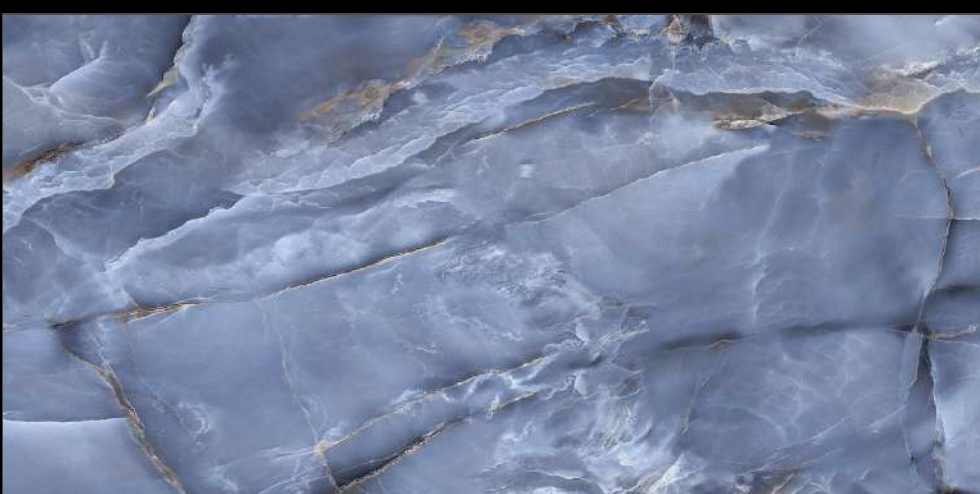

SHIMMER
COLLECTION

Eterna Edition

60x120cm

04 Randoms

8.5 Thickness

**EXTRA GLOSS
SURFACE**

TUNISH TEAL

SHIMMER
COLLECTION