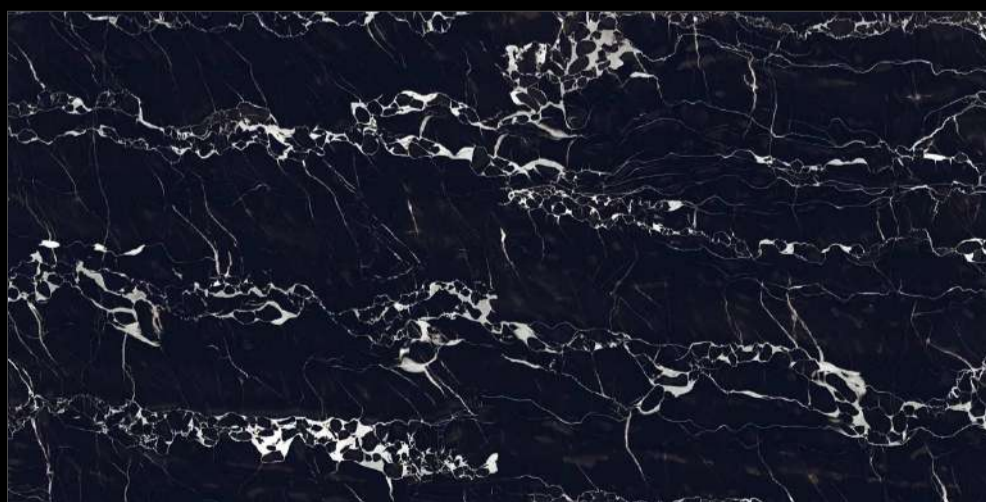

04 Randoms

8.5 Thickness

**EXTRA GLOSS
SURFACE**

COSMIC BLACK

SHIMMER
COLLECTION

Eterna Edition

60x120cm

04 Randoms