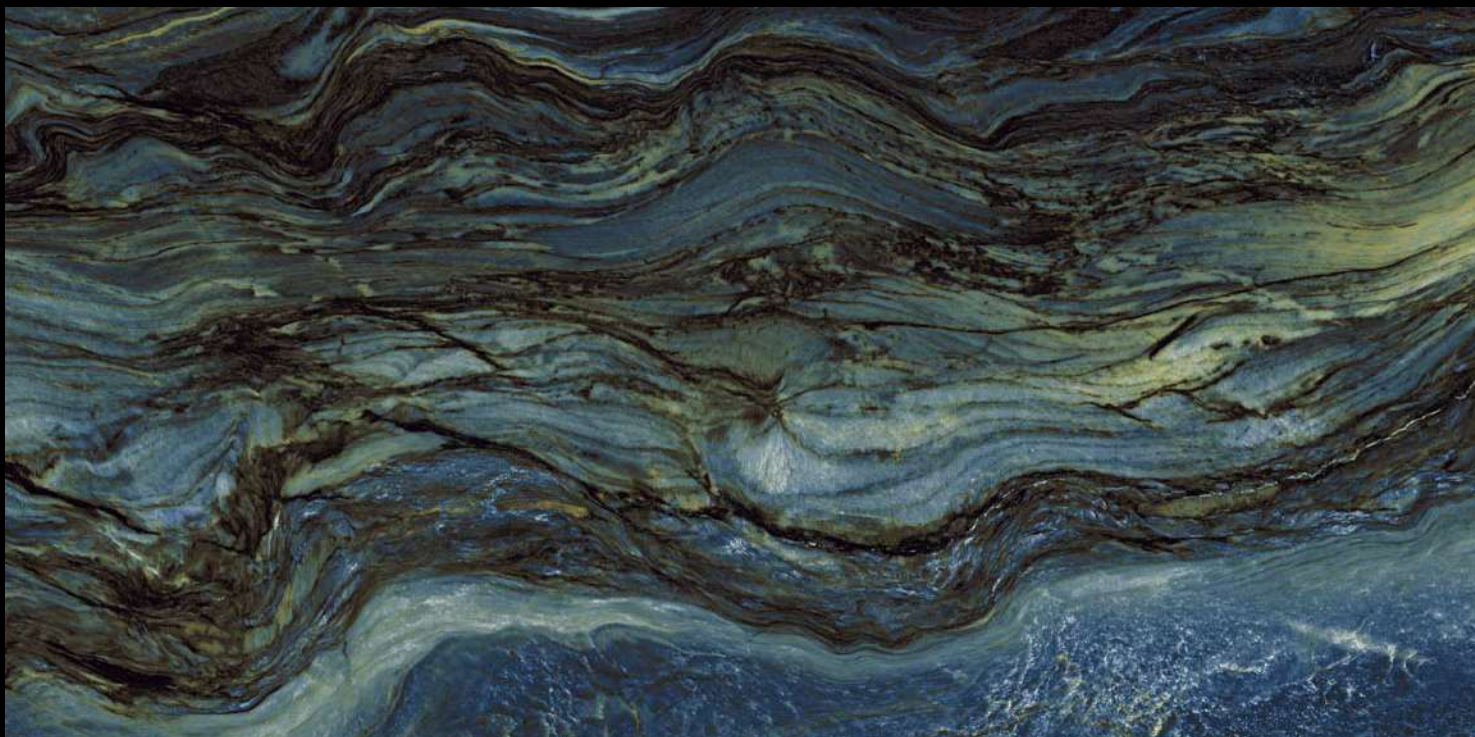

SHIMMER
COLLECTION

Eterna Edition

60x120cm

O6 Randoms

8.5 Thickness

**EXTRA GLOSS
SURFACE**

MARINE TEAL

SHIMMER
COLLECTION