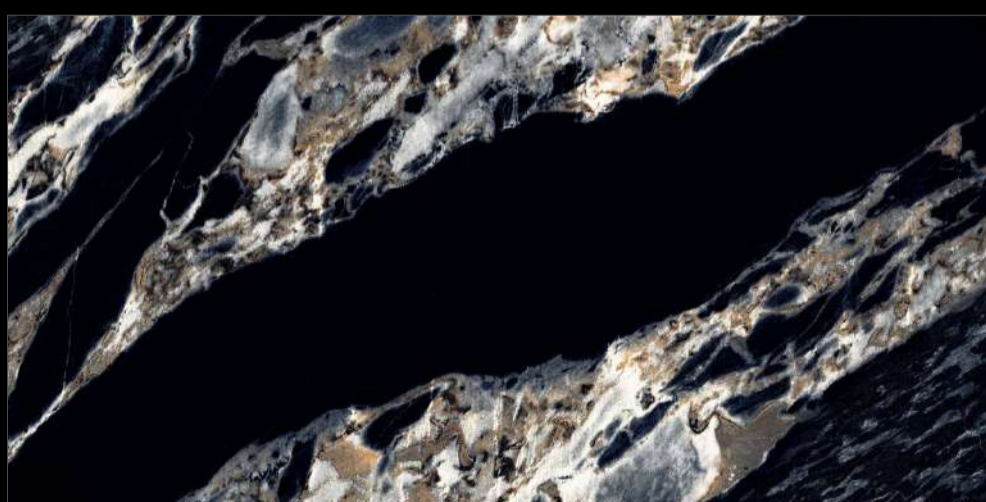

Eterna Edition

60x120cm

04 Randoms

8.5 Thickness