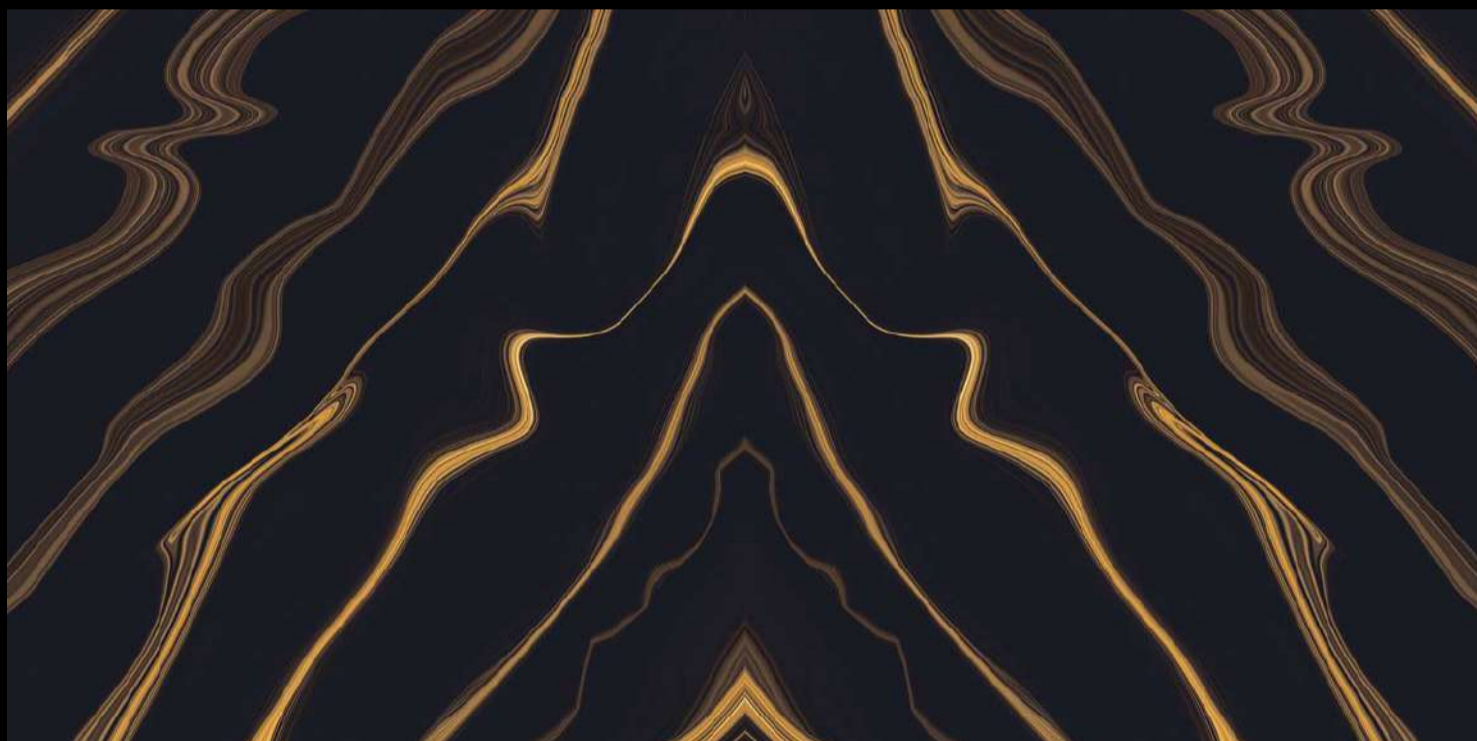

**EXTRA GLOSS
SURFACE**

NIVEA BLACK

SHIMMER
COLLECTION