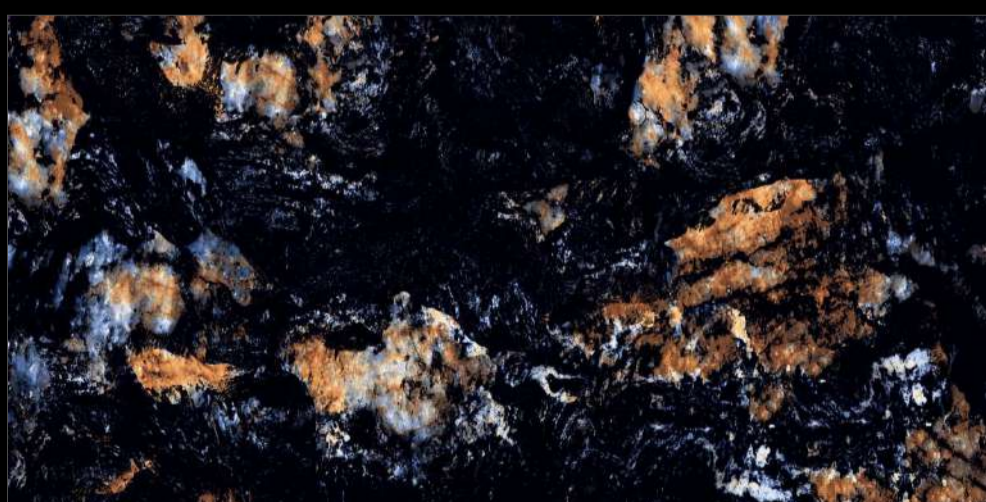

Eterna Edition

60x120cm

03 Randoms

8.5 Thickness