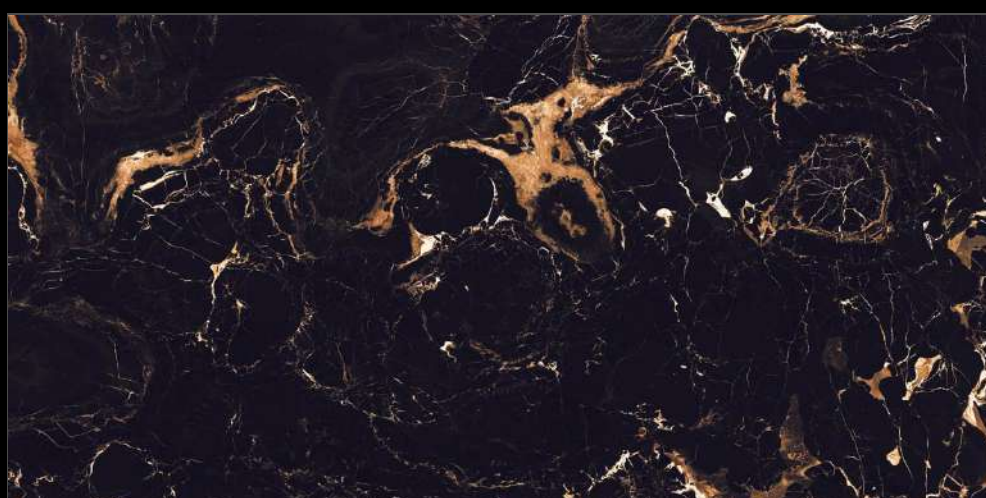

8.5 Thickness

**EXTRA GLOSS
SURFACE**

VIOLA GOLD

SHIMMER
COLLECTION

Eterna Edition

60x120cm

04 Randoms

8.5 Thickness