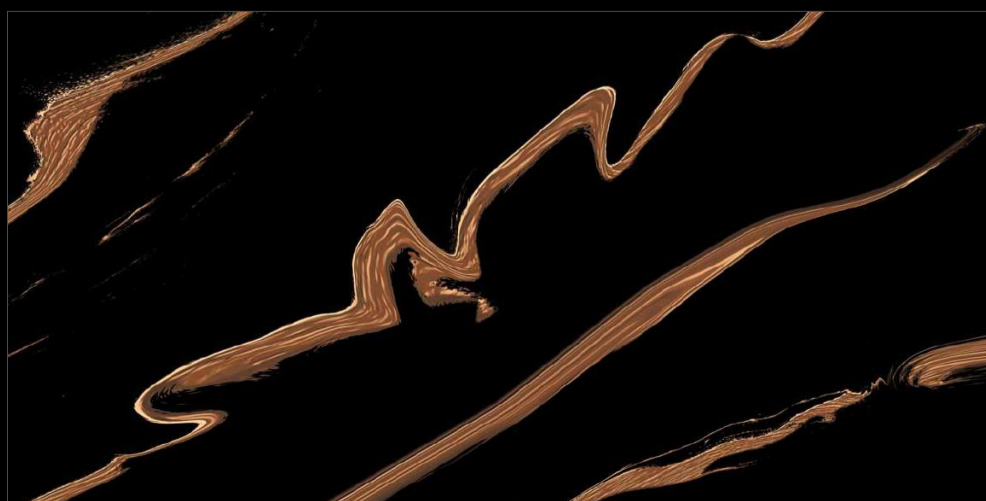

**EXTRA GLOSS
SURFACE**

FIDELIA BRONZE

SHIMMER
COLLECTION

Eterna Edition

60x120cm

03 Randoms

8.5 Thickness