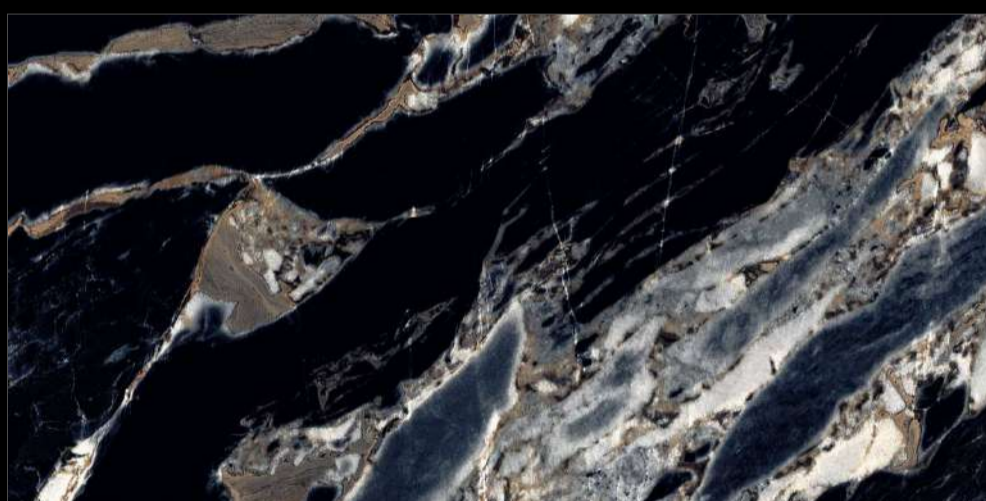

Eterna Edition

60x120cm

04 Randoms

8.5 Thickness