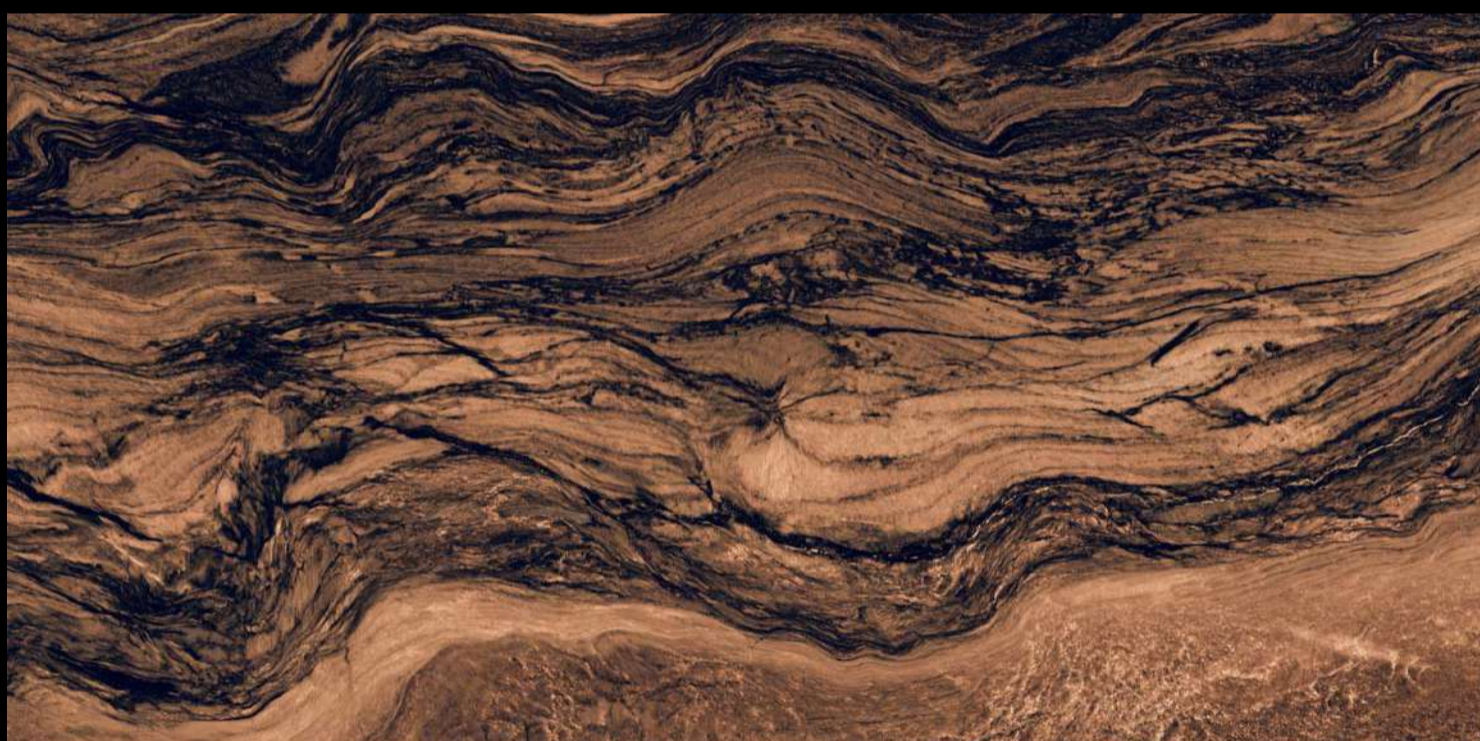

Eterna Edition

60x120cm

O6 Randoms

8.5 Thickness

**EXTRA GLOSS
SURFACE**

MARINE WENGE

SHIMMER
COLLECTION

Eterna Edition