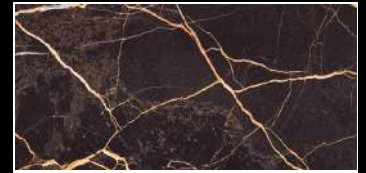

BELGIUM BLACK

BELGIUM GOLD

CEDAR AQUA

COSMIC BLACK

COSMIC GOLD

CRACON BLUE

CRACON BROWN

DOLCE BLACK

ELEGANT AZUL

FERRO BROWN

FIDELIA BRONZE

FIDELIA WHITE

600 X 1200 MM , SUPER HIGH GLOSS

FOSSIL MOCHA

GALAXY AQUA

HARLEQUIN WHITE

INCREDIC BROWN

INCREDIC DARK

INCREDIC EMERALD

IRISH BLACK

JAZZ BROWN BOOKMATCH

LAVA BROWN

LOFT AZUL ENDLESS

LUCIDO BLACK