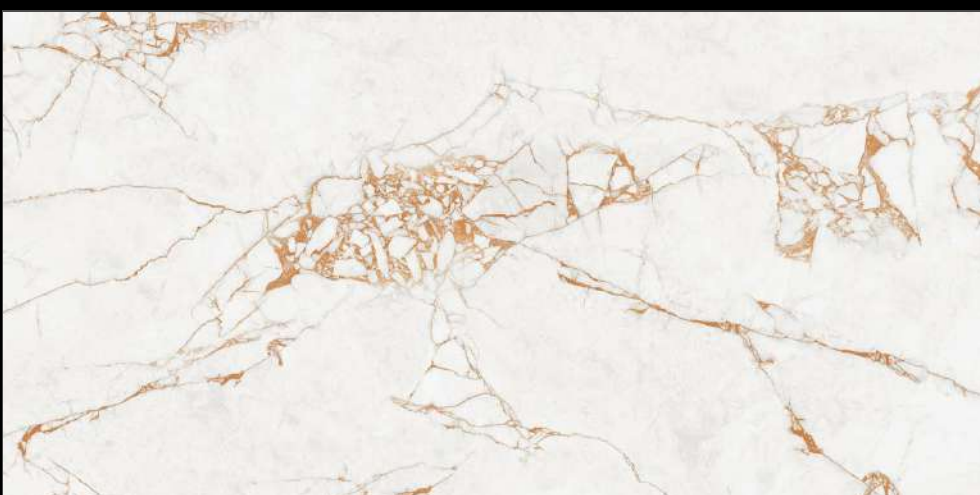

PARLATO MURPHY

SPECTRUM
COLLECTION

Eterna Edition

60x120cm

04 Randoms

8.5 Thickness

**GLOSS
SURFACE**

PIETRA GRAY