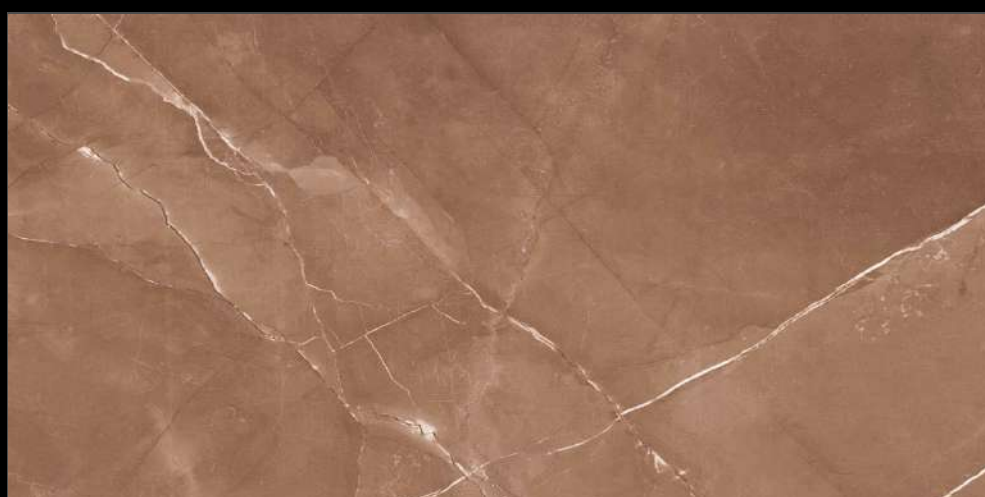

**GLOSS
SURFACE**

LEGO BROWN

SPECTRUM
COLLECTION

Eterna Edition

60x120cm

04 Randoms

8.5 Thickness

**GLOSS
SURFACE**