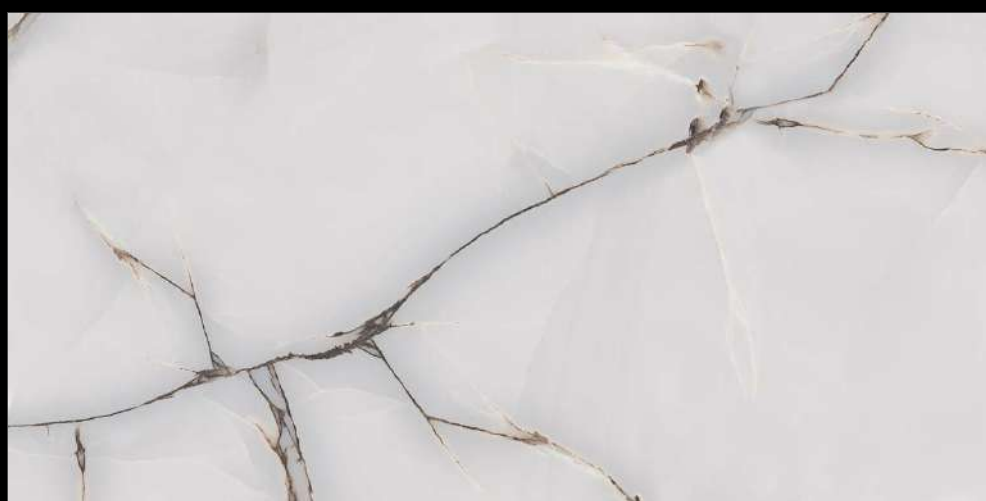

**GLOSS
SURFACE**

CLARO ONYX GREY

SPECTRUM
COLLECTION

Eterna Edition

60x120cm

04 Randoms

8.5 Thickness