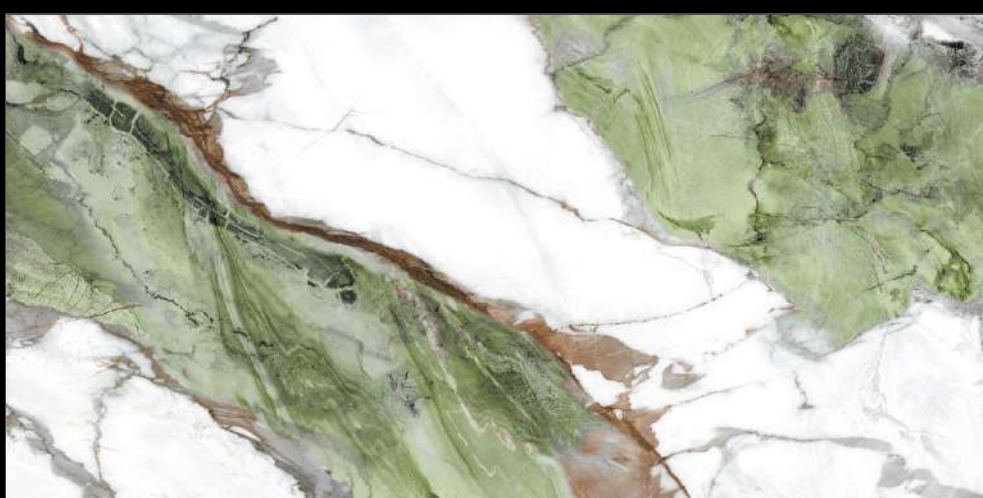

SPECTRUM
COLLECTION

Eterna Edition

60x120cm

04 Randoms

8.5 Thickness

**GLOSS
SURFACE**

CUPID GREY

SPECTRUM
COLLECTION