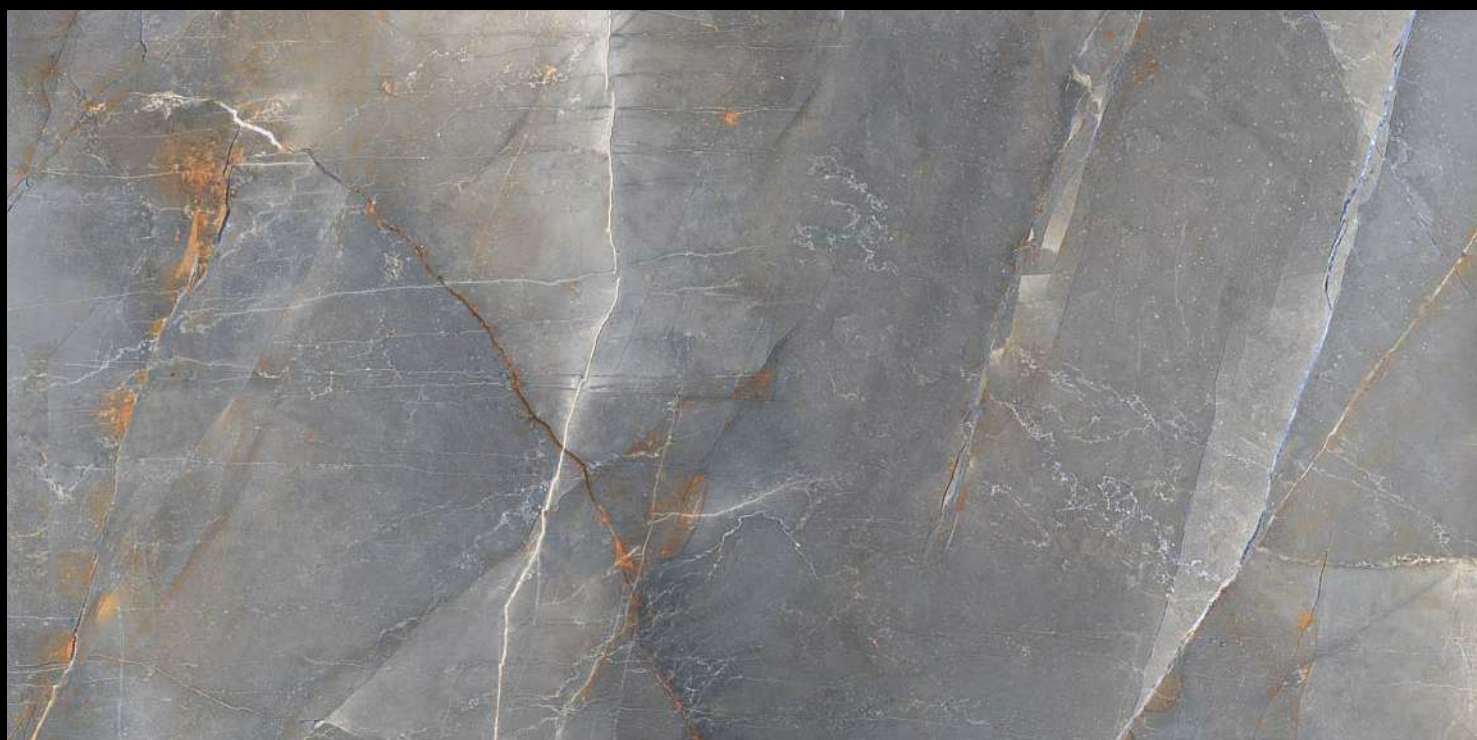

8.5 Thickness

**GLOSS
SURFACE**

PULPIS NATURAL

SPECTRUM
COLLECTION

Eterna Edition

60x120cm

O3 Randoms

8.5 Thickness