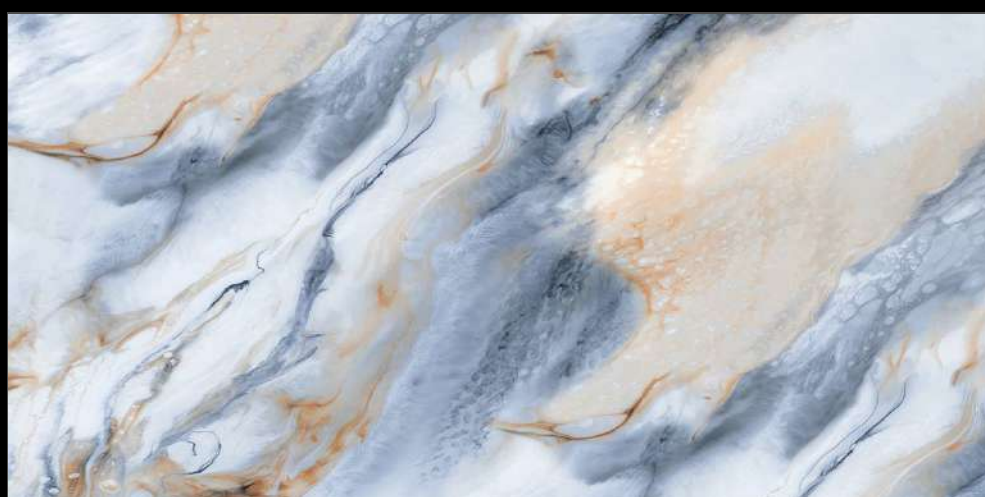

Eterna Edition

60x120cm

04 Randoms

8.5 Thickness