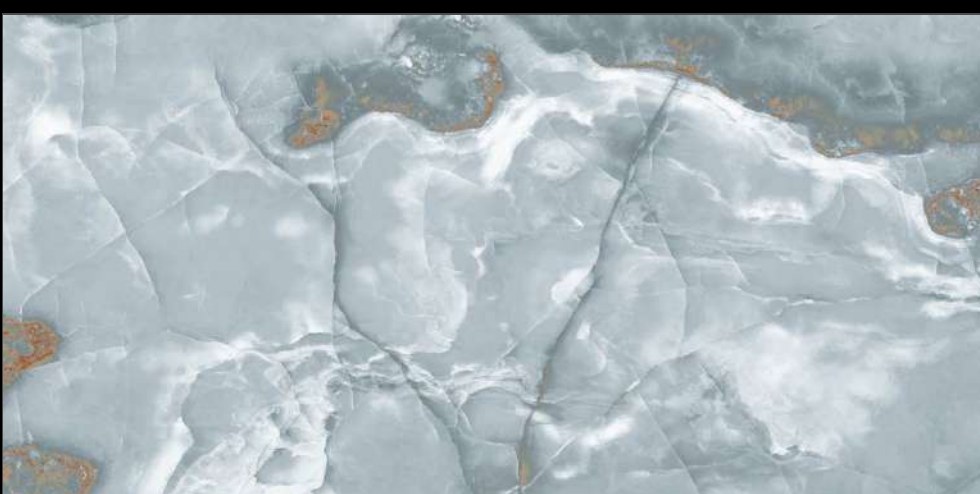

**GLOSS
SURFACE**

BRISTLE PIGEON

SPECTRUM
COLLECTION

Eterna Edition

60x120cm

05 Randoms

8.5 Thickness