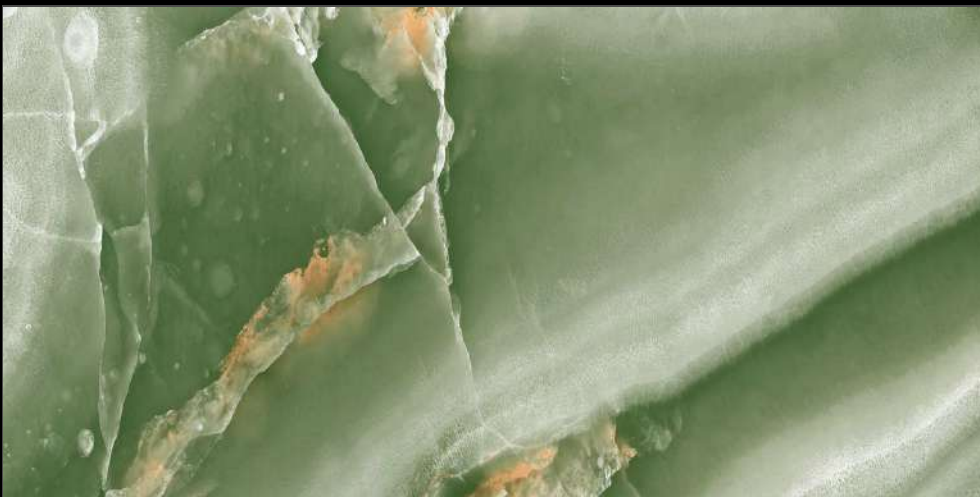

8.5 Thickness

**GLOSS
SURFACE**

TOMS GREEN

SPECTRUM
COLLECTION

Eterna Edition

60x120cm

03 Randoms

8.5 Thickness