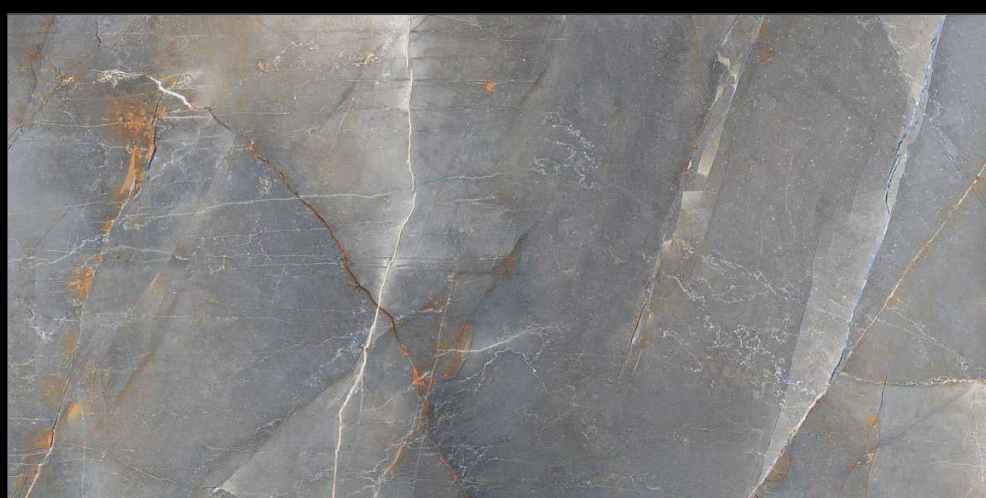

8.5 Thickness

**GLOSS
SURFACE**

PULPIS NATURAL

SPECTRUM
COLLECTION

Eterna Edition

60x120cm

O3 Randoms

8.5 Thickness