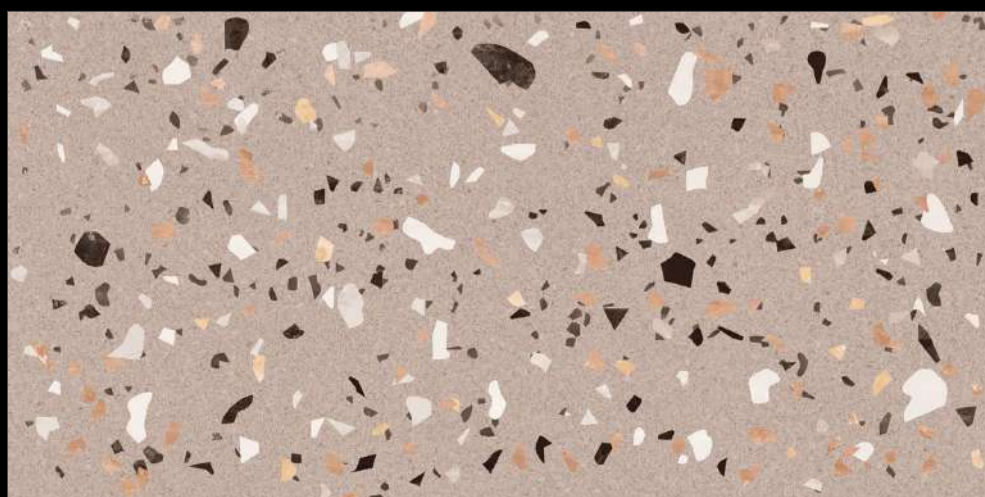

**GLOSS
SURFACE**

CHUNKS PINK

SPECTRUM
COLLECTION

Eterna Edition

60x120cm

O2 Randoms

8.5 Thickness