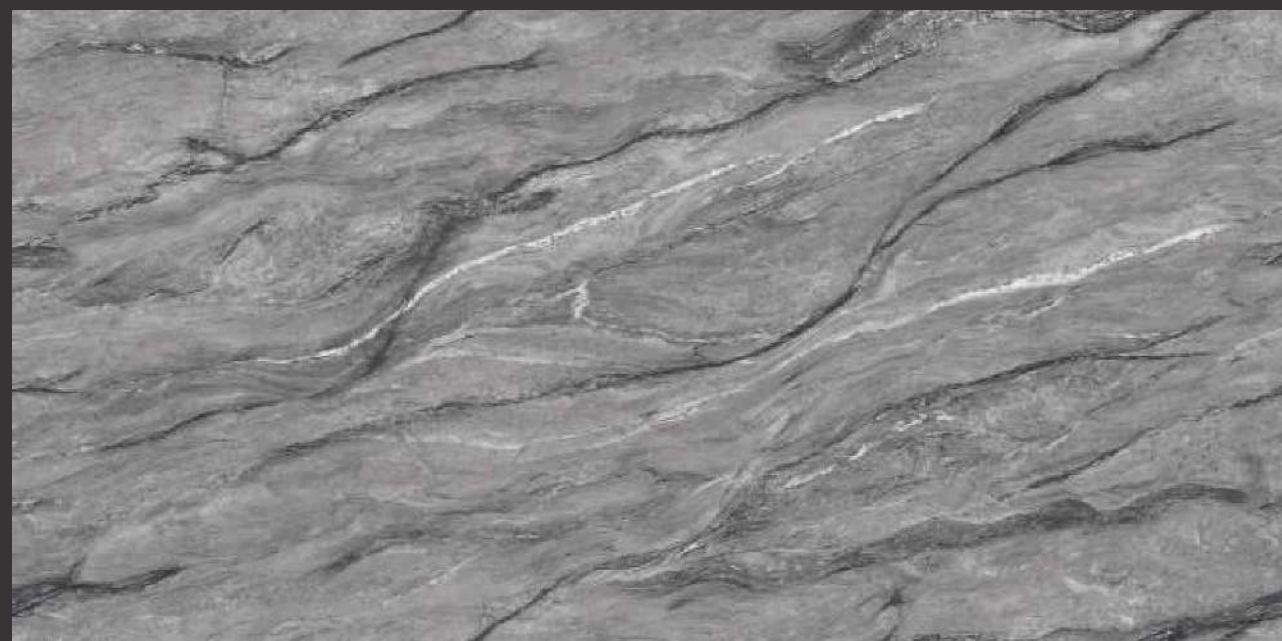

LAWASA CHOCO | 600X1200MM

TERON GREY

SIZE :
600X1200MM

—
SURFACES :
ENDLESS

—
RANDOM :
04

TERON GREY | 600X1200MM

TERON KOHLE

SIZE :
600X1200MM