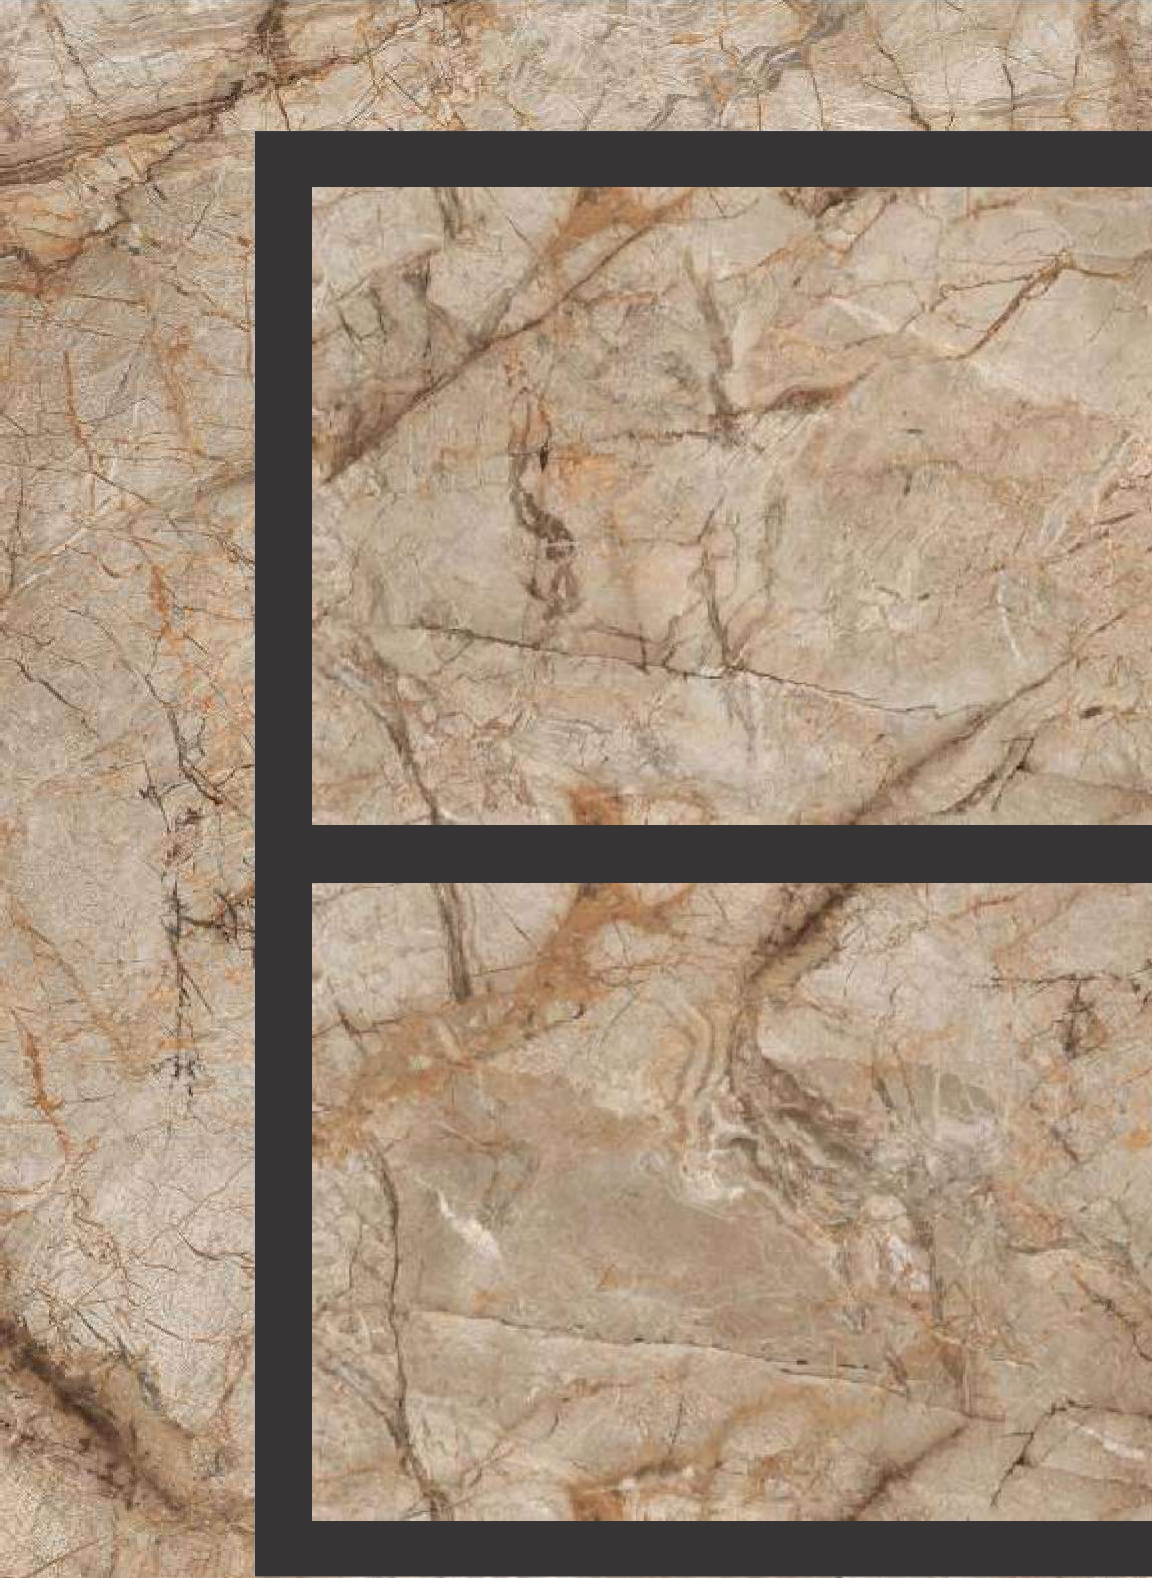

—
RANDOM :
04

VOLKAS STATURIO | 600X1200MM

KREZZY KASHA

SIZE :
600X1200MM

—
SURFACES :
ENDLESS

—
RANDOM :
05

KREZZY KASHA | 600X1200MM

KREZZY SEPIA