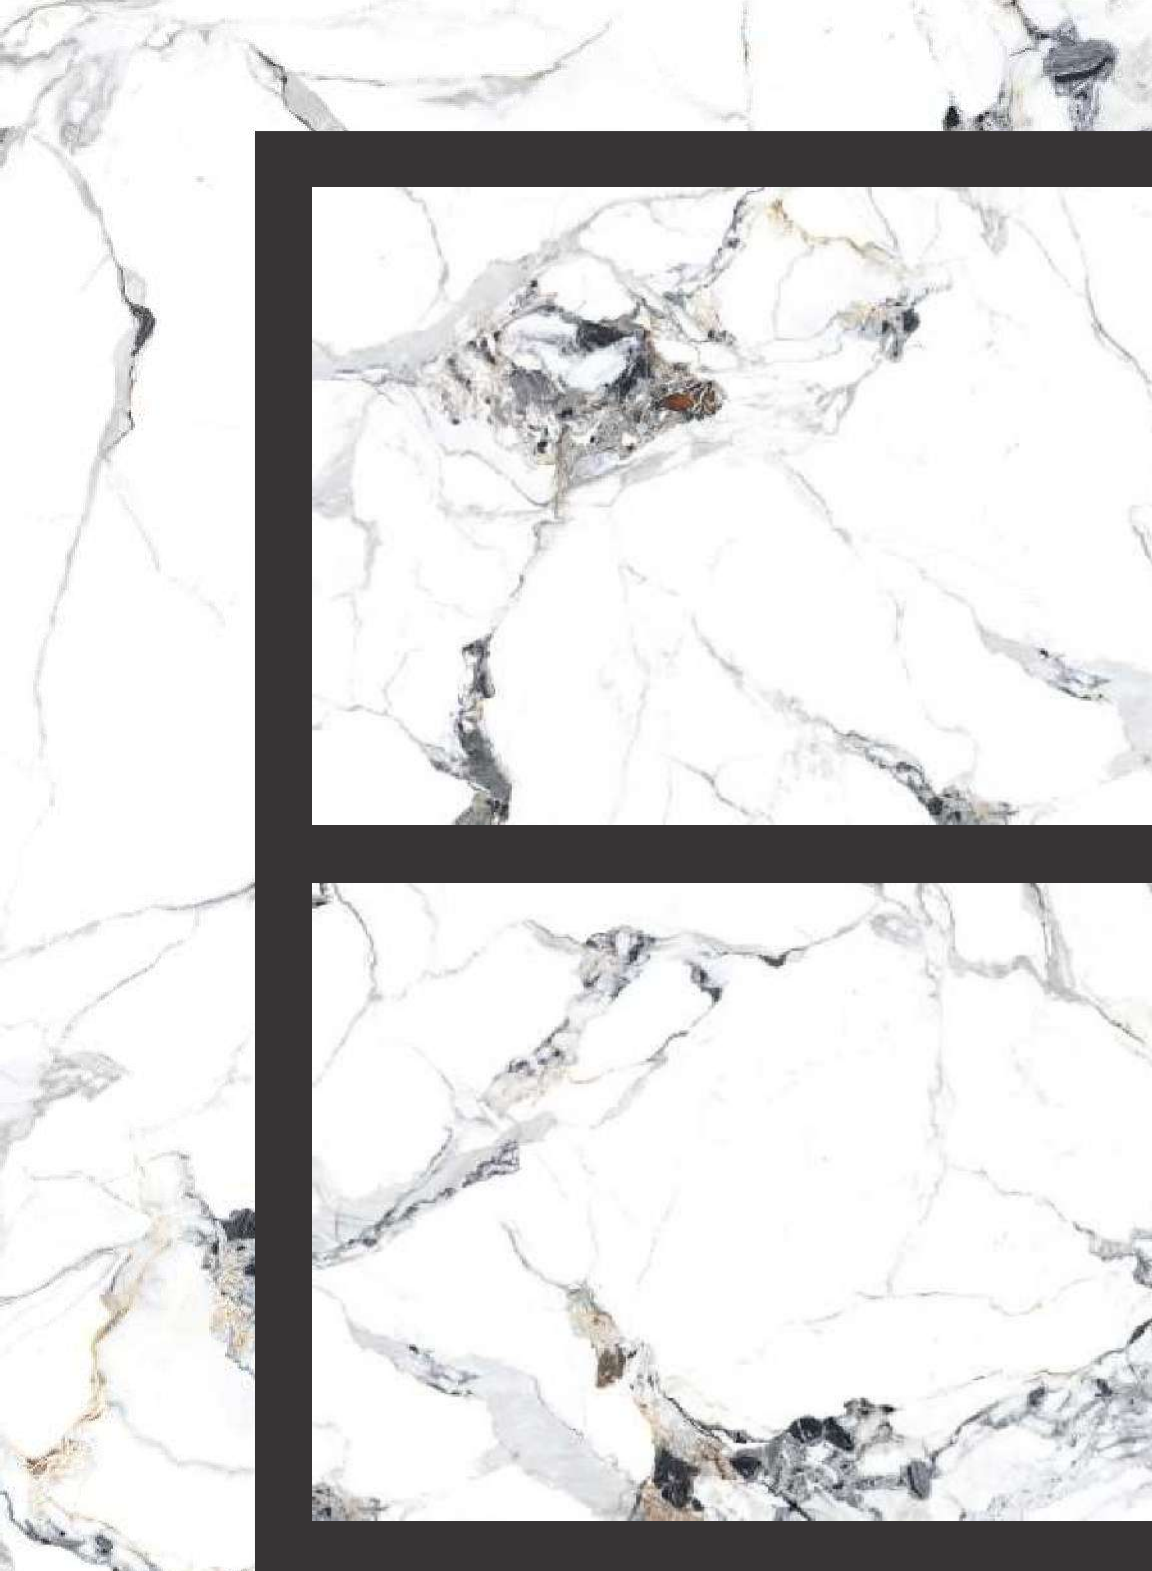

## **MIAMI STATURIO**

SIZE :  
600X1200MM

—  
SURFACES :  
POLISH

—  
RANDOM :  
08

**MIAMI STATURIO | 600X1200MM**