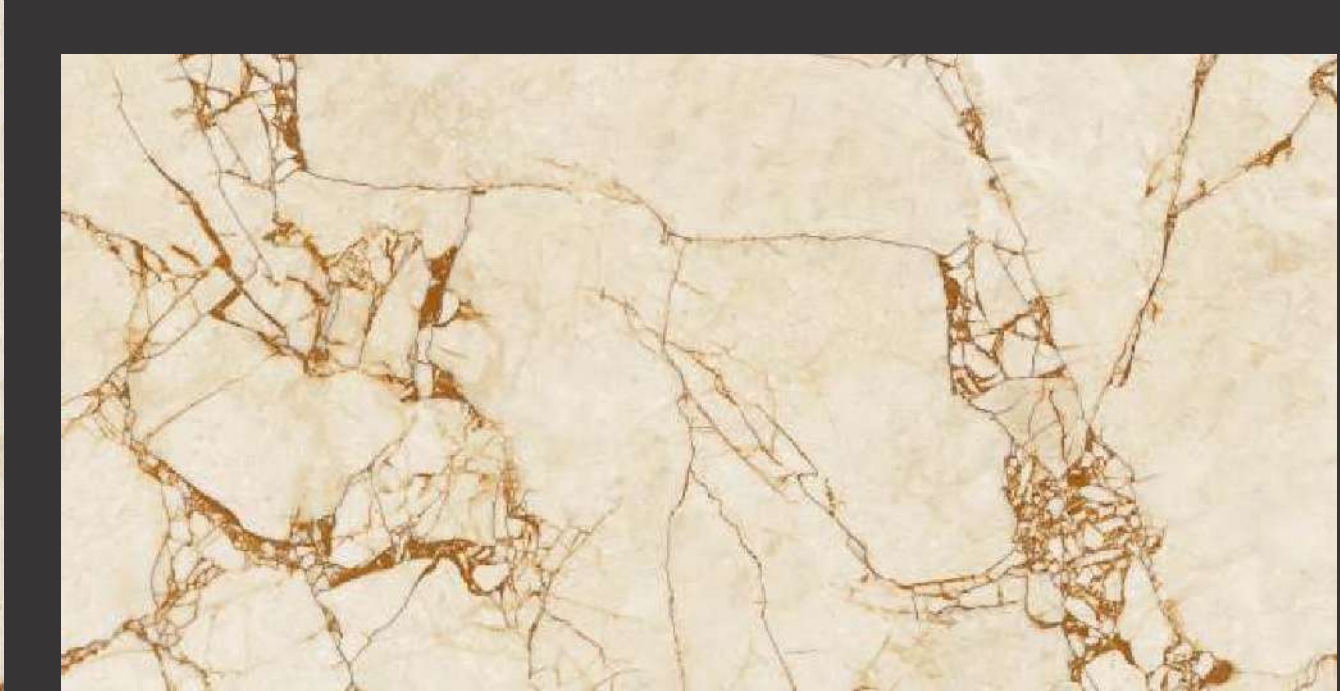

## **ESTRAN BEIGE**

SIZE :  
600X1200MM

—  
SURFACES :  
POLISH

—  
RANDOM :  
05

**ESTRAN BEIGE | 600X1200MM**