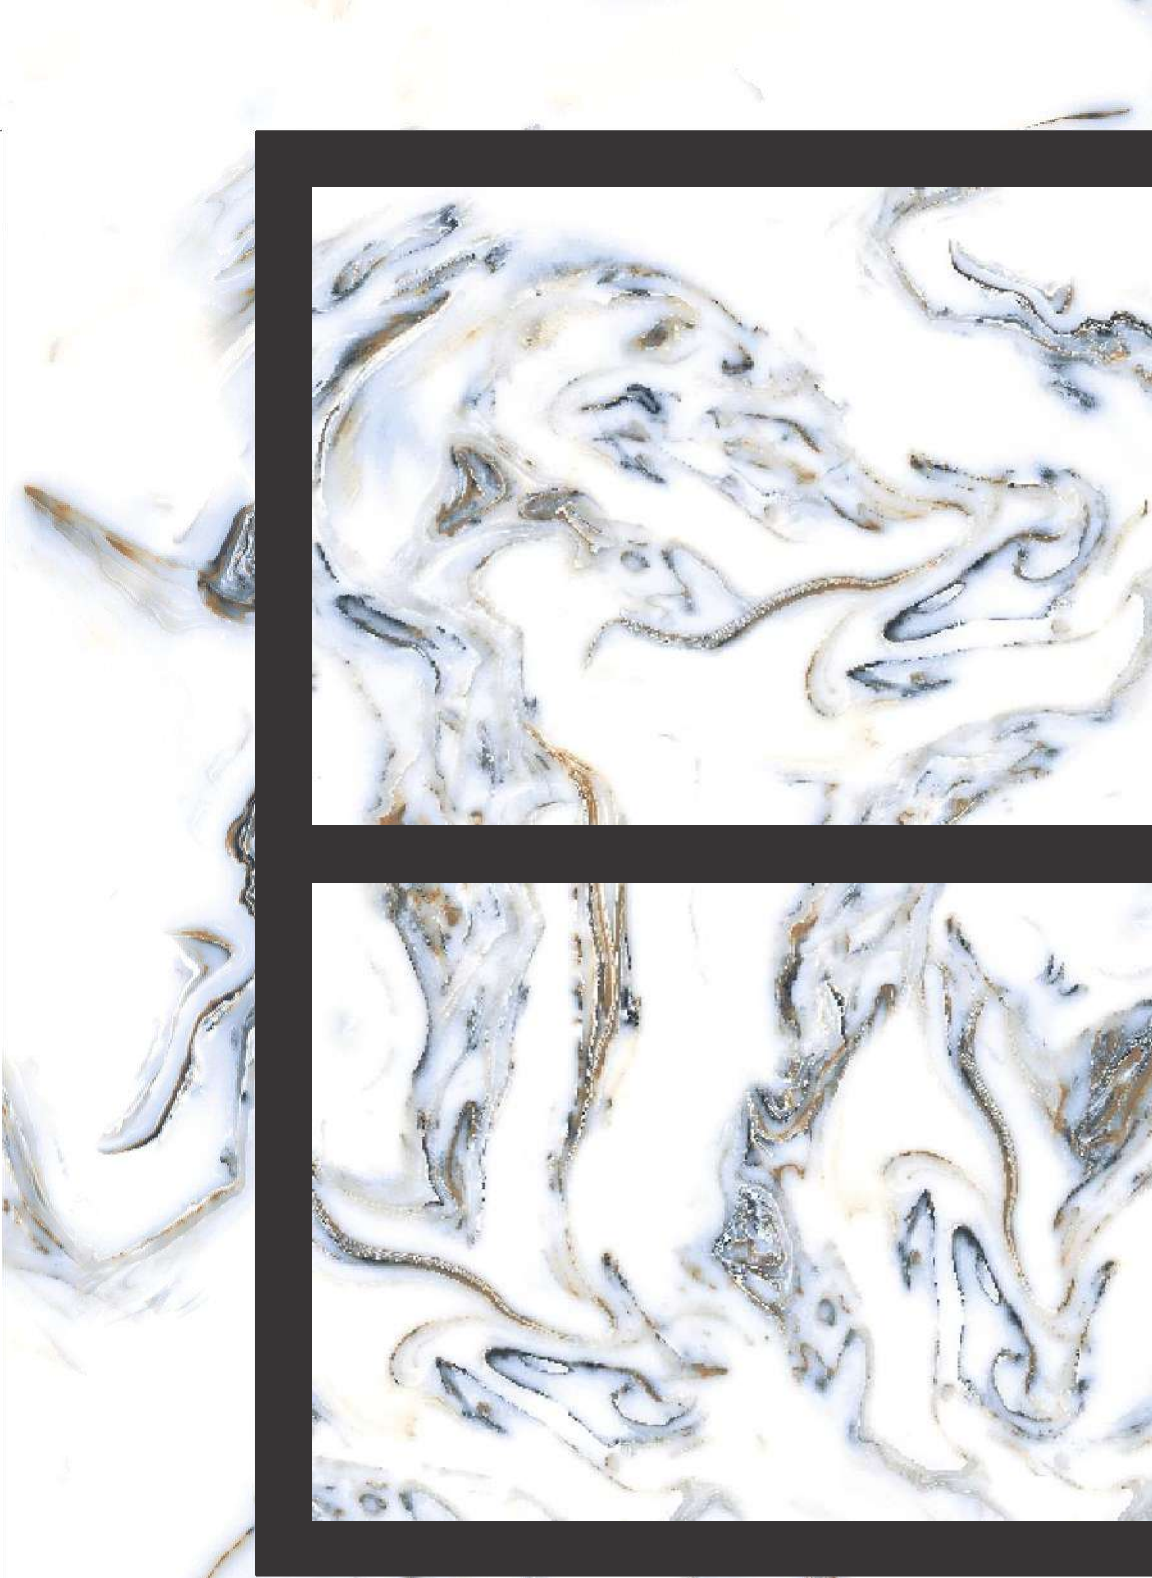

## VOLKAS WHITE

SIZE :  
600X1200MM

—  
SURFACES :  
POLISH

—  
RANDOM :  
06

VOLKAS WHITE | 600X1200MM