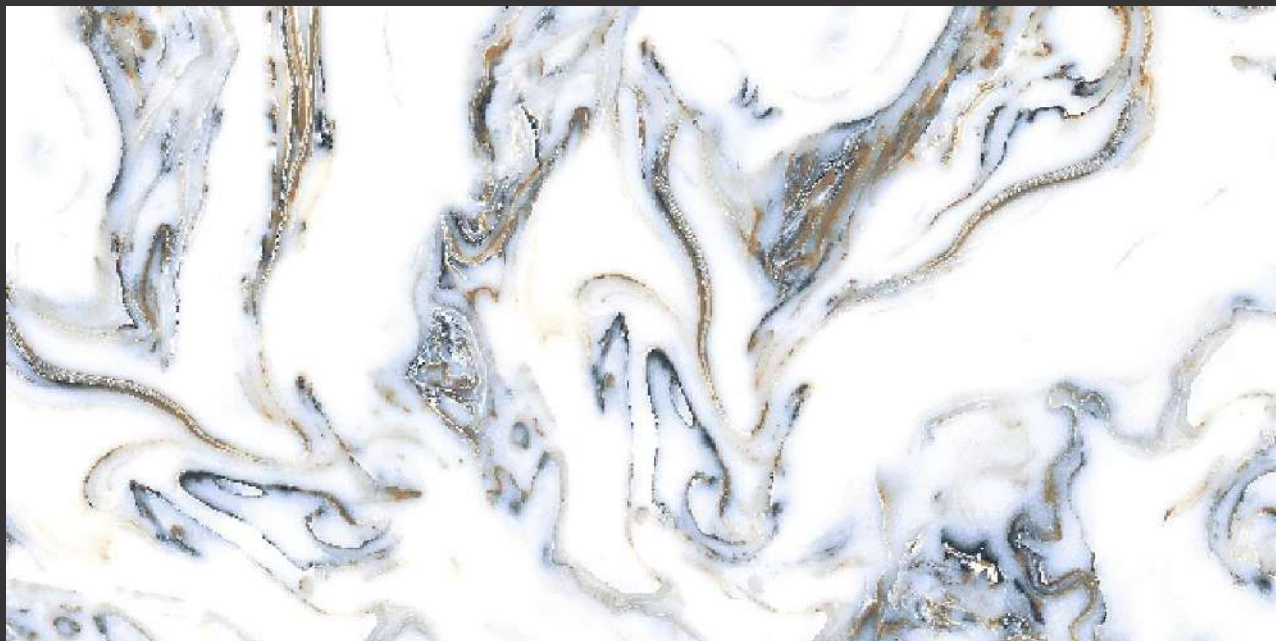

## VOLKAS WHITE

SIZE :  
600X1200MM

—  
SURFACES :  
POLISH

—  
RANDOM :  
06

VOLKAS WHITE | 600X1200MM