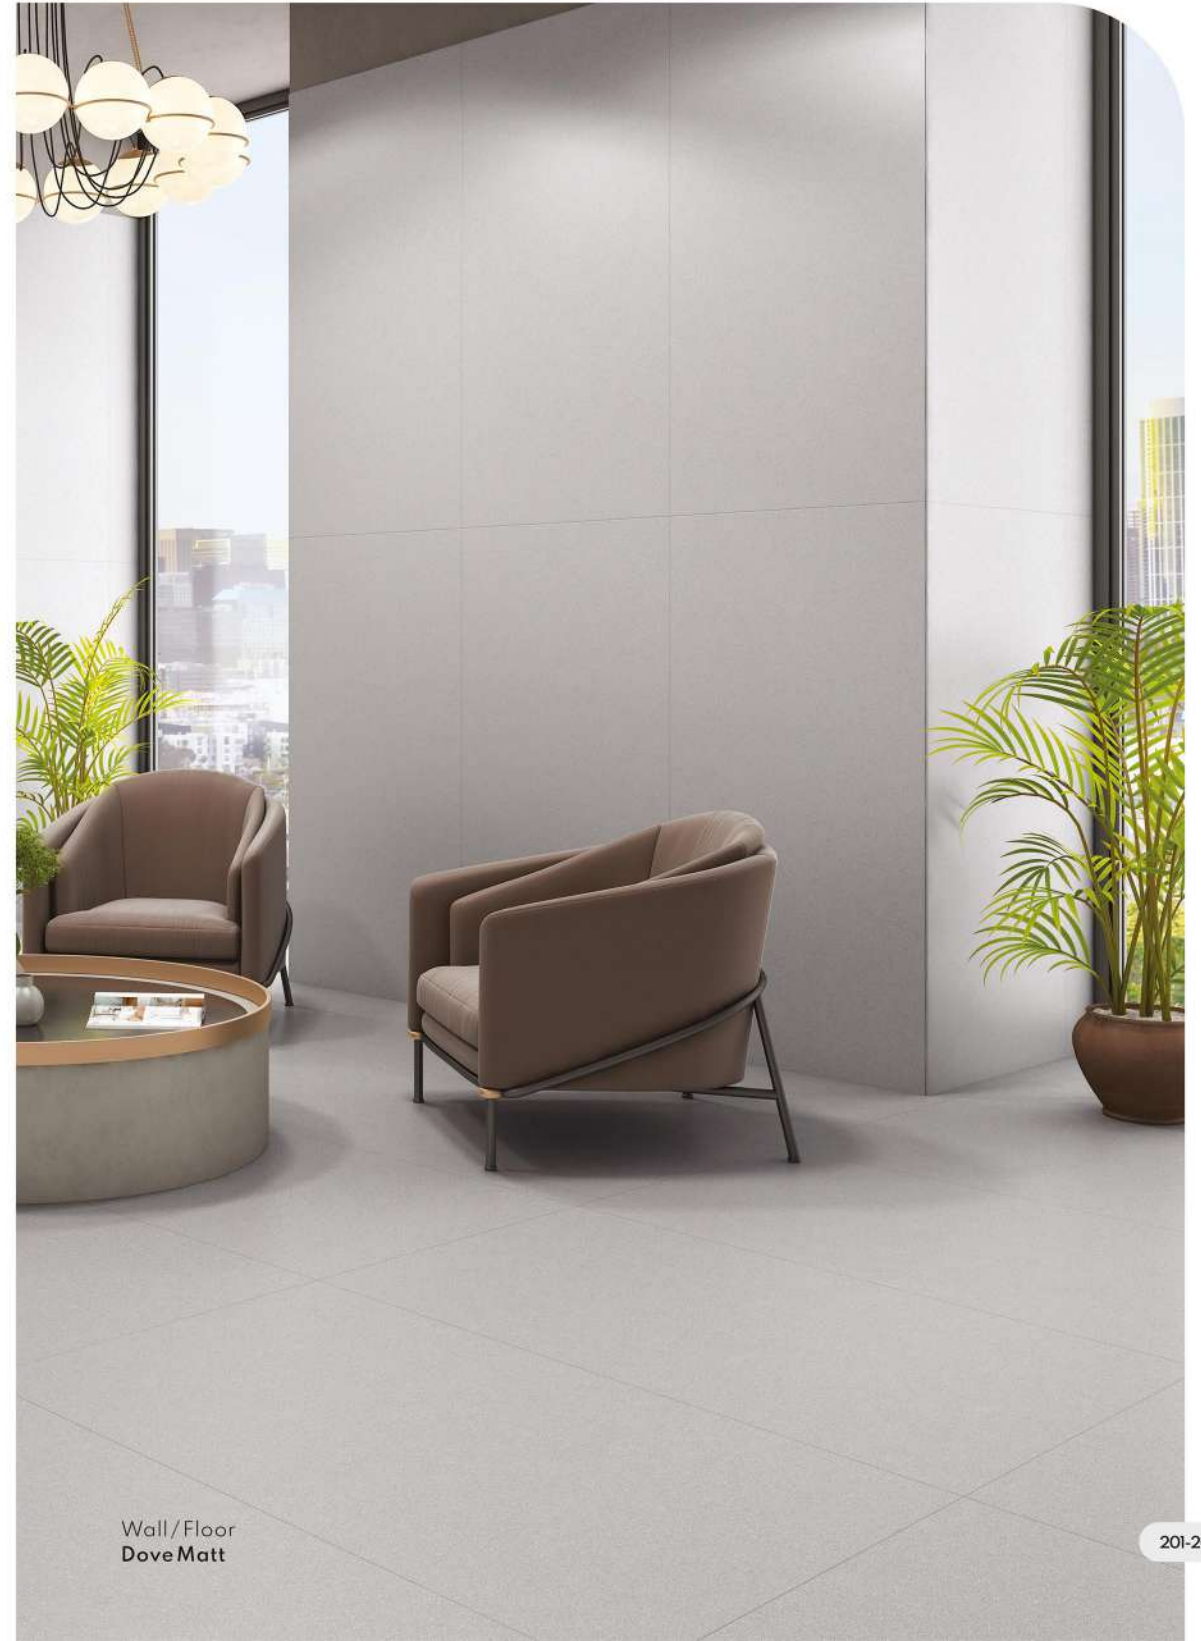

Wall/Floor
Dove Matt

Size:
600x
1200mm | Thickness:
9mm

FEEL THE FABULOUS
COLORFUL CHOICES

SAND
DUNE
FULL BODY

Quartz
Crystal

Quartz Matt

Black
Crystal

Black Matt