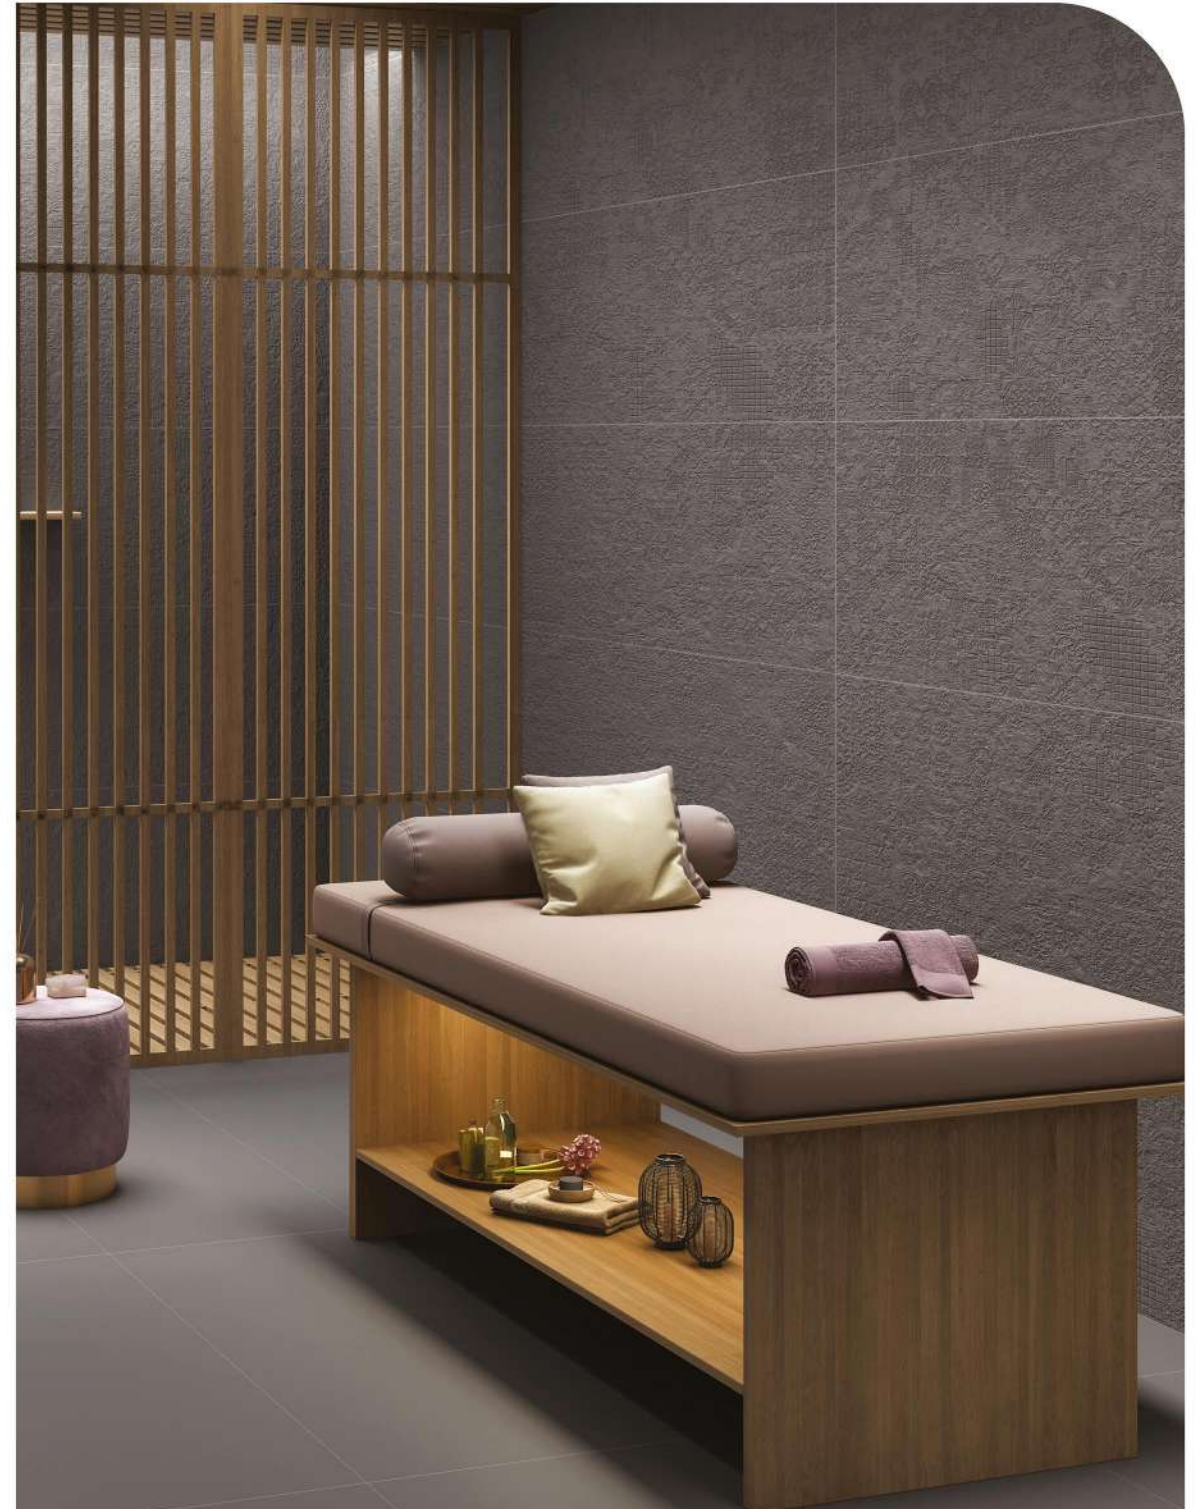

Wall / Floor
Carbon Rome & Matt