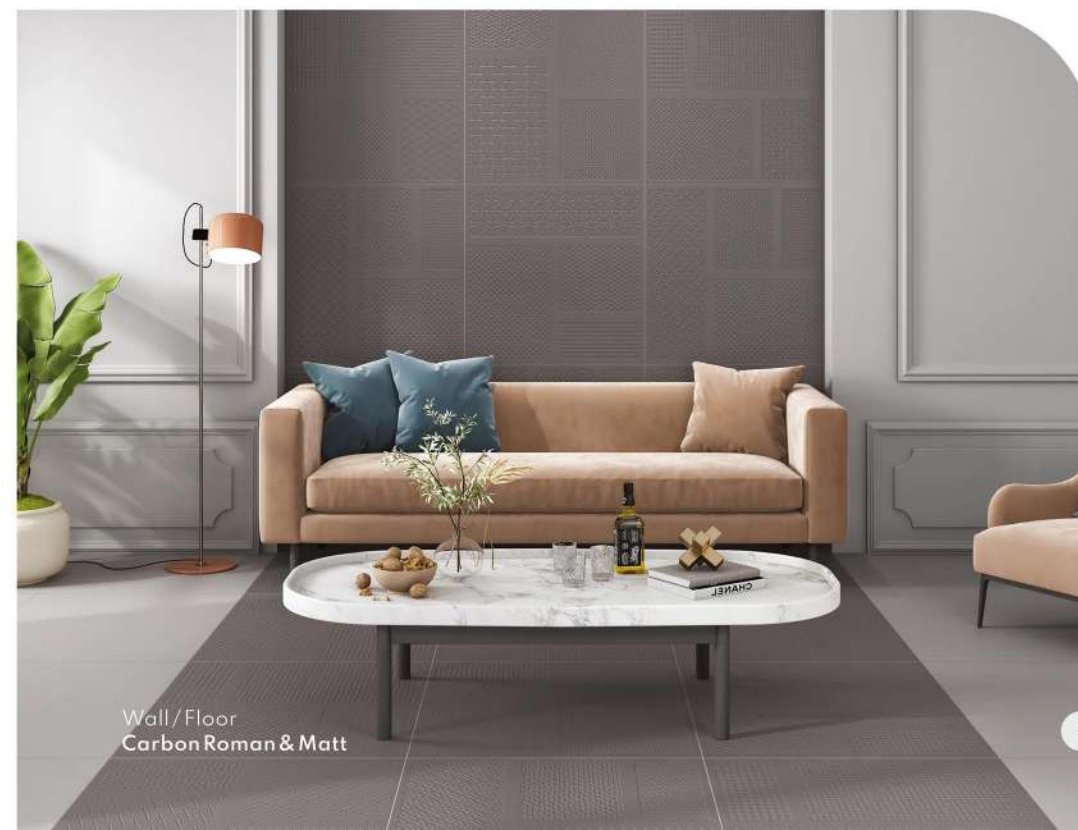

Wall/Floor
Carbon Roman & Matt