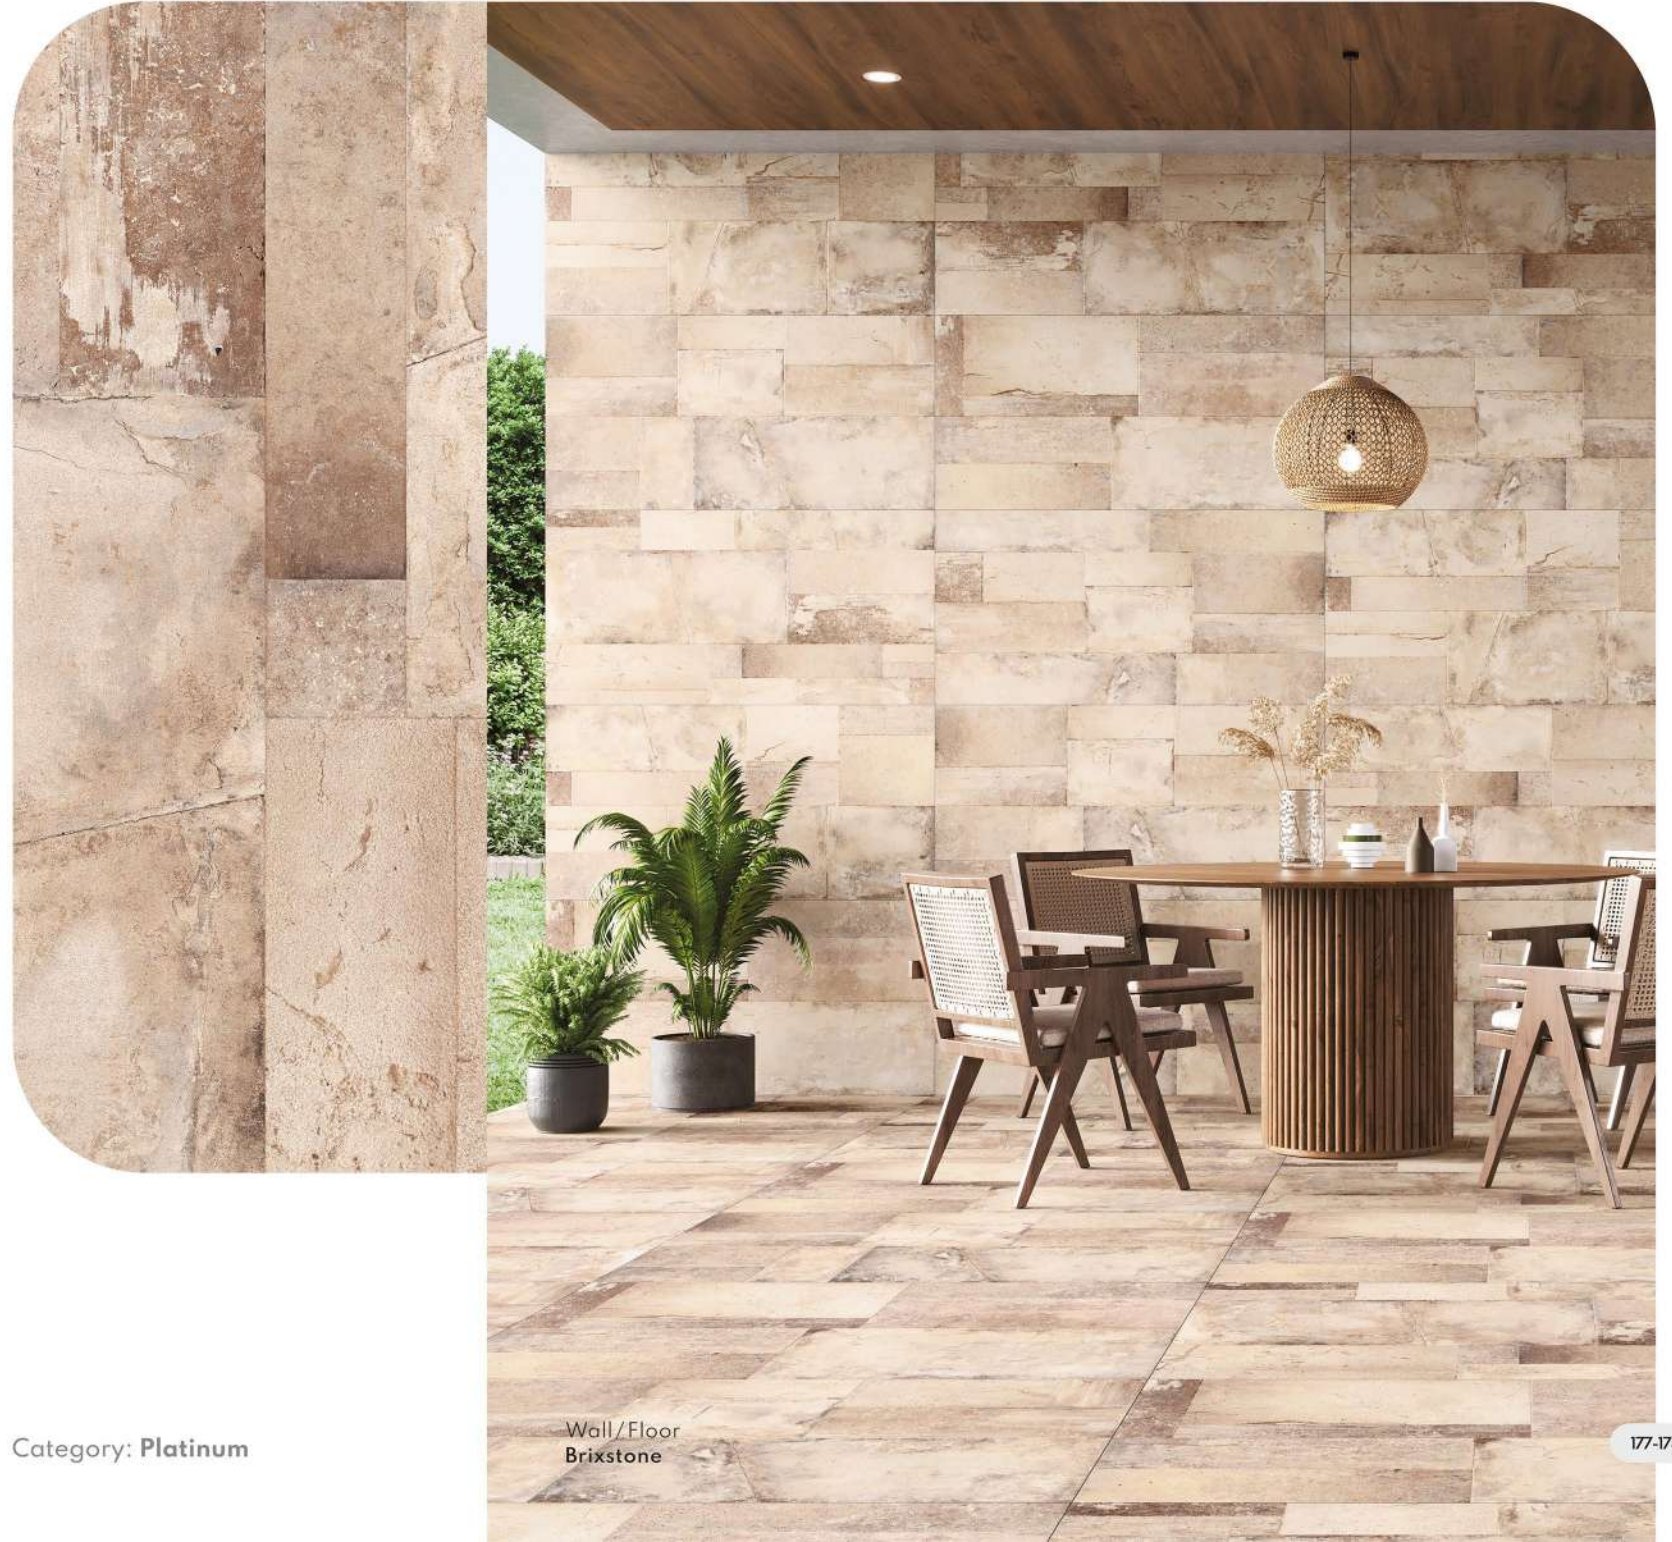

FEATURES

-  Solid Body
-  Easy to Clean
-  Zero Maintenance
-  High Strength

Category: **Platinum**

Wall/Floor
Brixstone

MORNING GLORY

Size:
600x
1200mm | Surface:
Plume Matt | Thickness:
9mm

FEEL THE FABULOUS
COLORFUL CHOICES