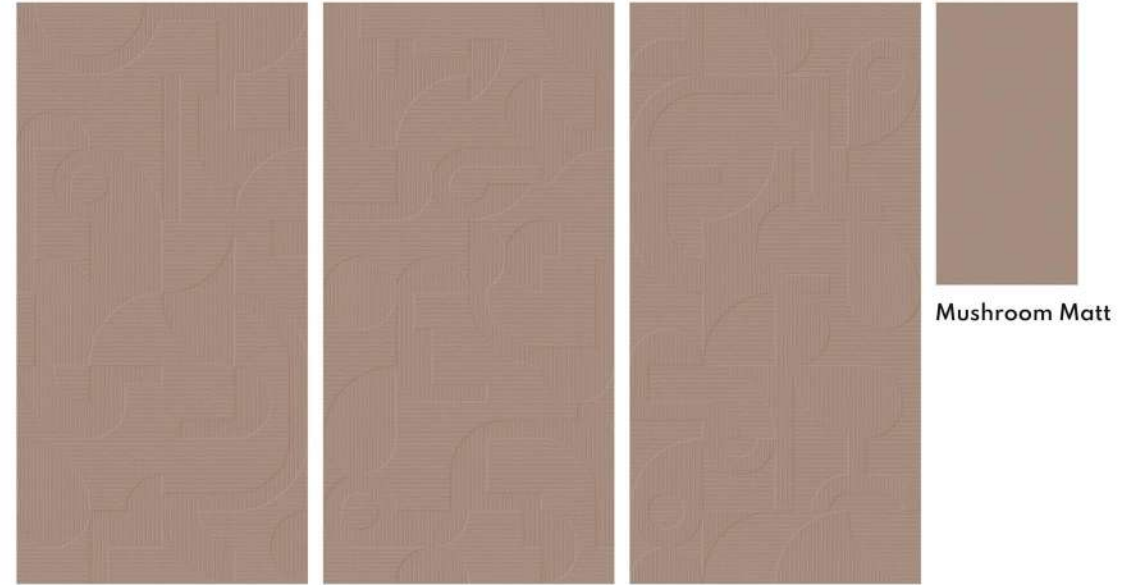

Mushroom Romania

3 Different Punches