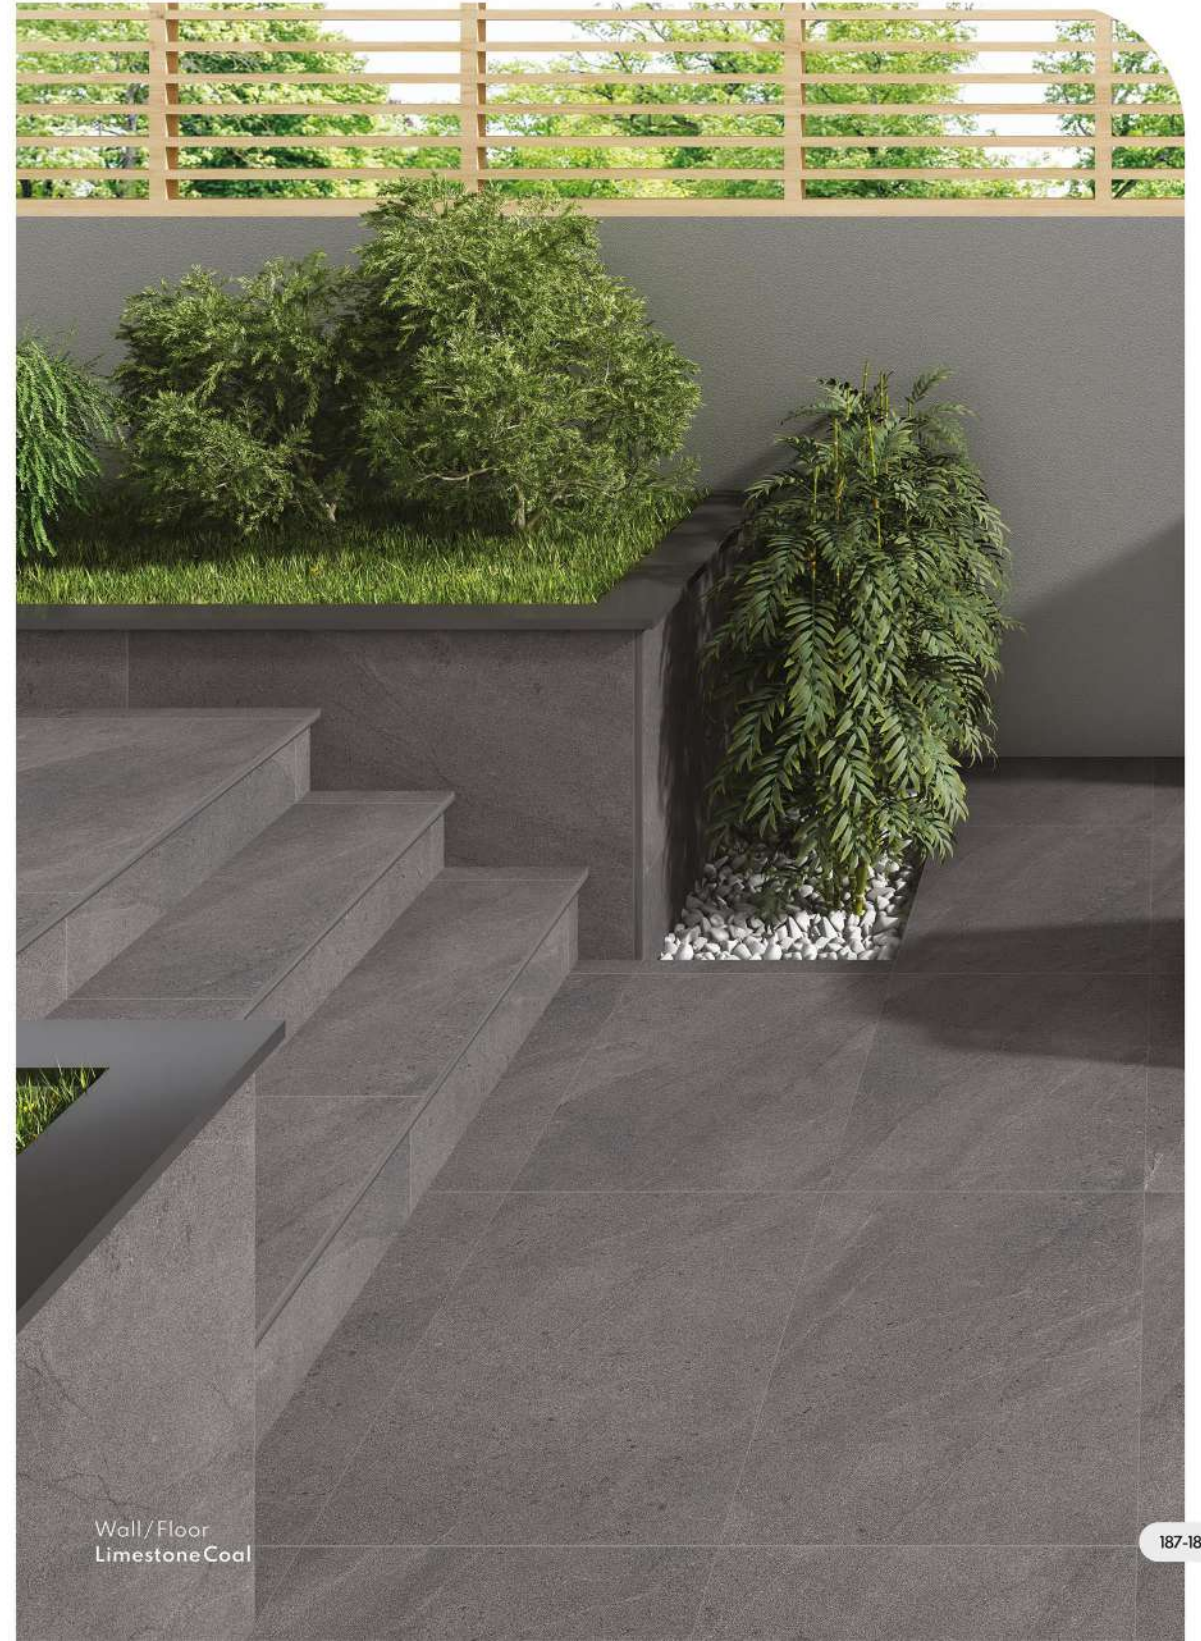

R-10

Limestone Coal

FEATURES

- Solid Body
- Easy to Clean
- Zero Maintenance
- High Strength

Category: **Gold**

Wall / Floor
Limestone Coal

Size: 600x1200mm | Surface: Matt | Thickness: 9mm

FEEL THE FABULOUS
COLORFUL CHOICES