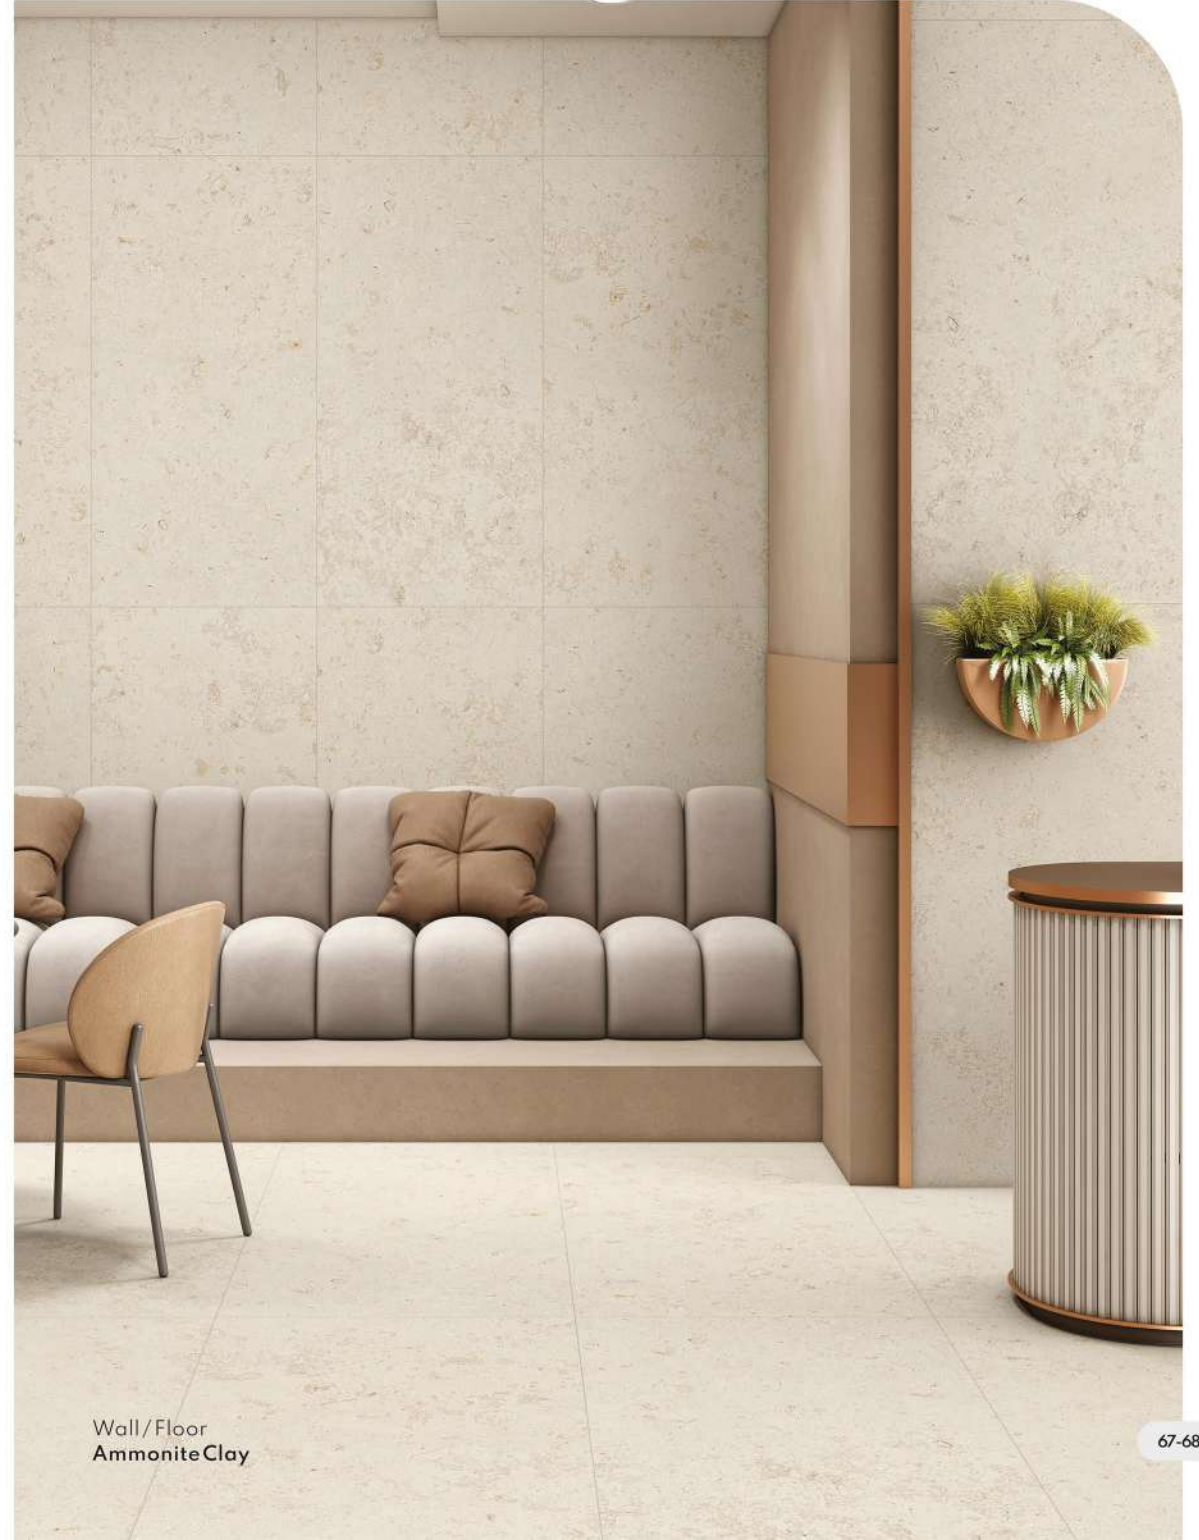

Wall/Floor
AmmoniteClay