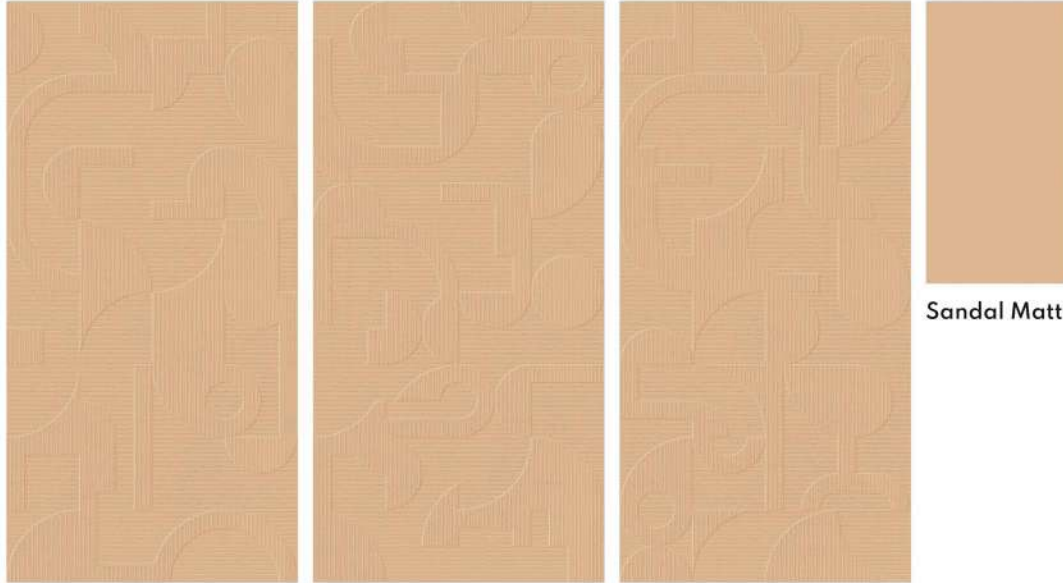

3 Different Punches

Size:
600x
1200mm | Thickness:
9mm

FEEL THE FABULOUS
COLORFUL CHOICES

ROMANIA
SERIES

Linen Romania

Linen Matt

3 Different Punches

Sandal Romania