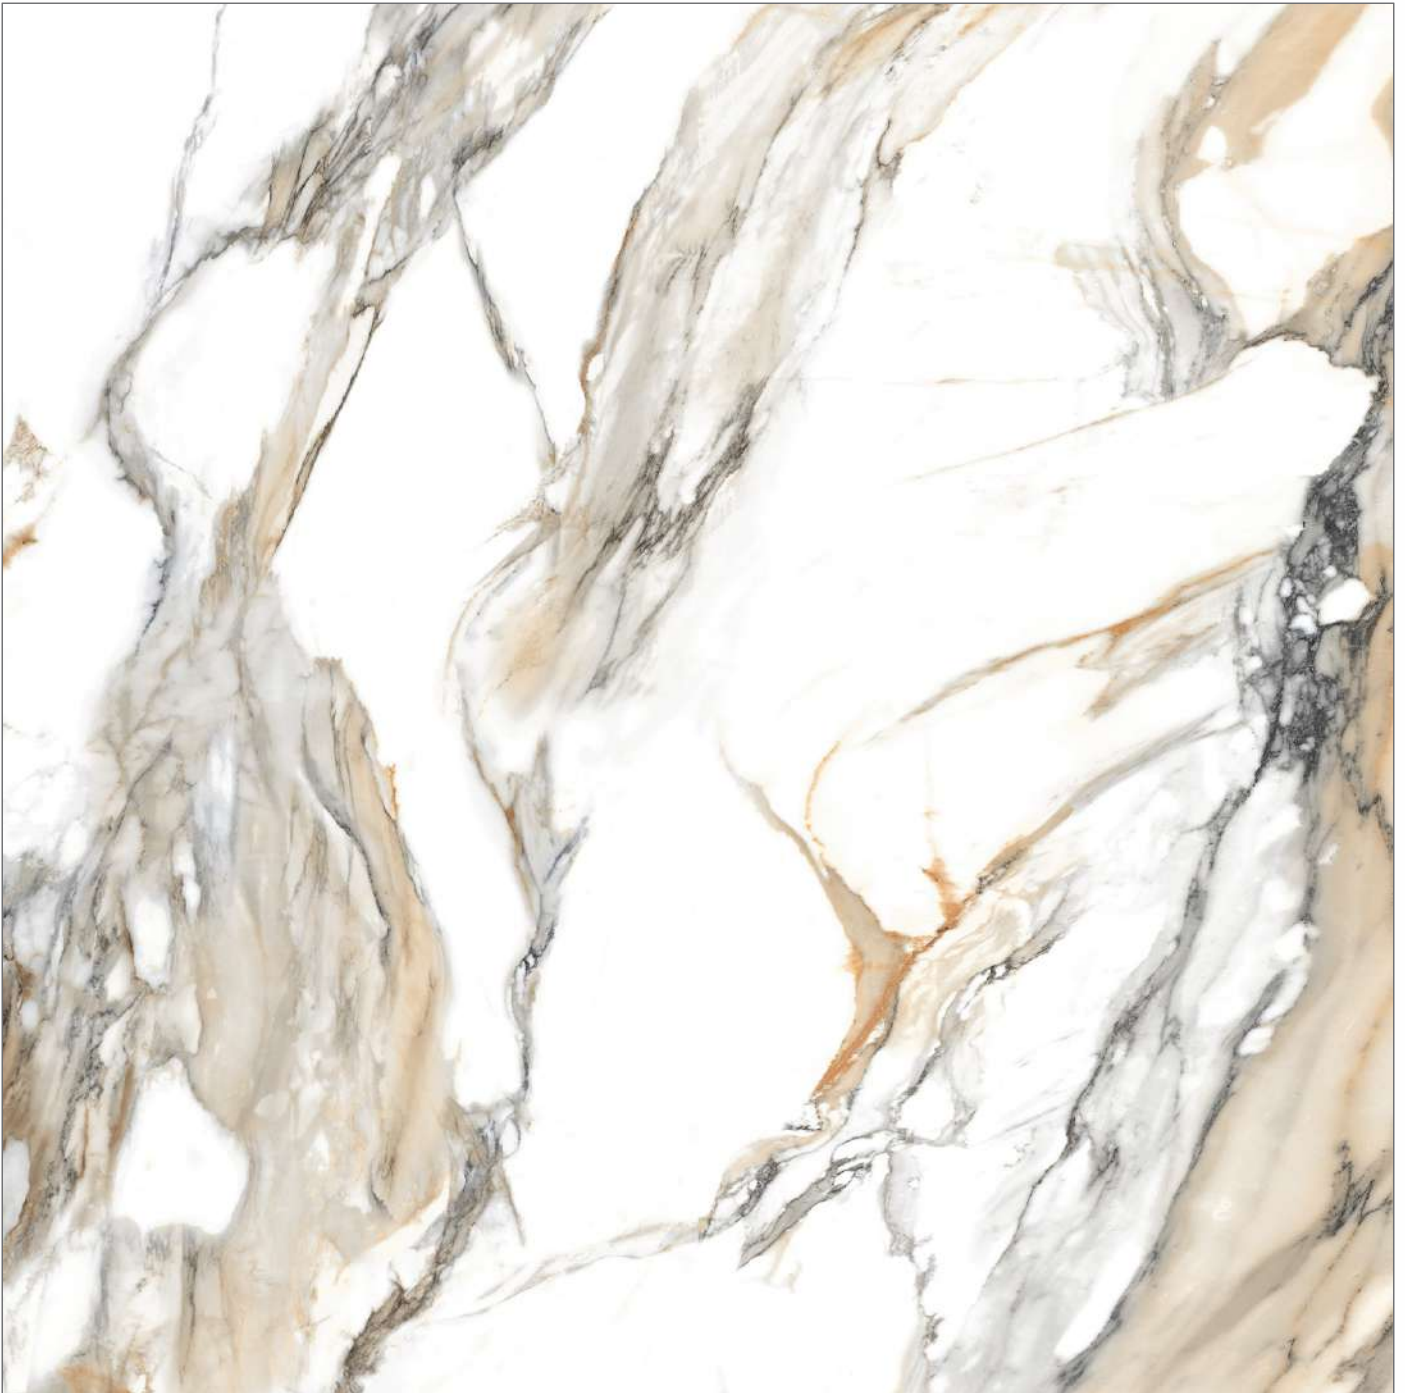

Design Name
ROMAN SATVARIO

Size
600x600mm

Random
03