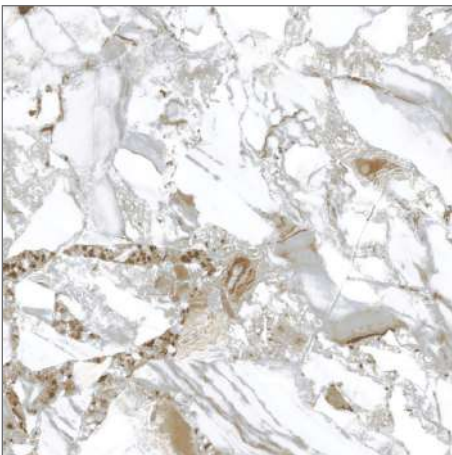

Design Name
LAGOS WHITE

Size
600x600mm

Random
04