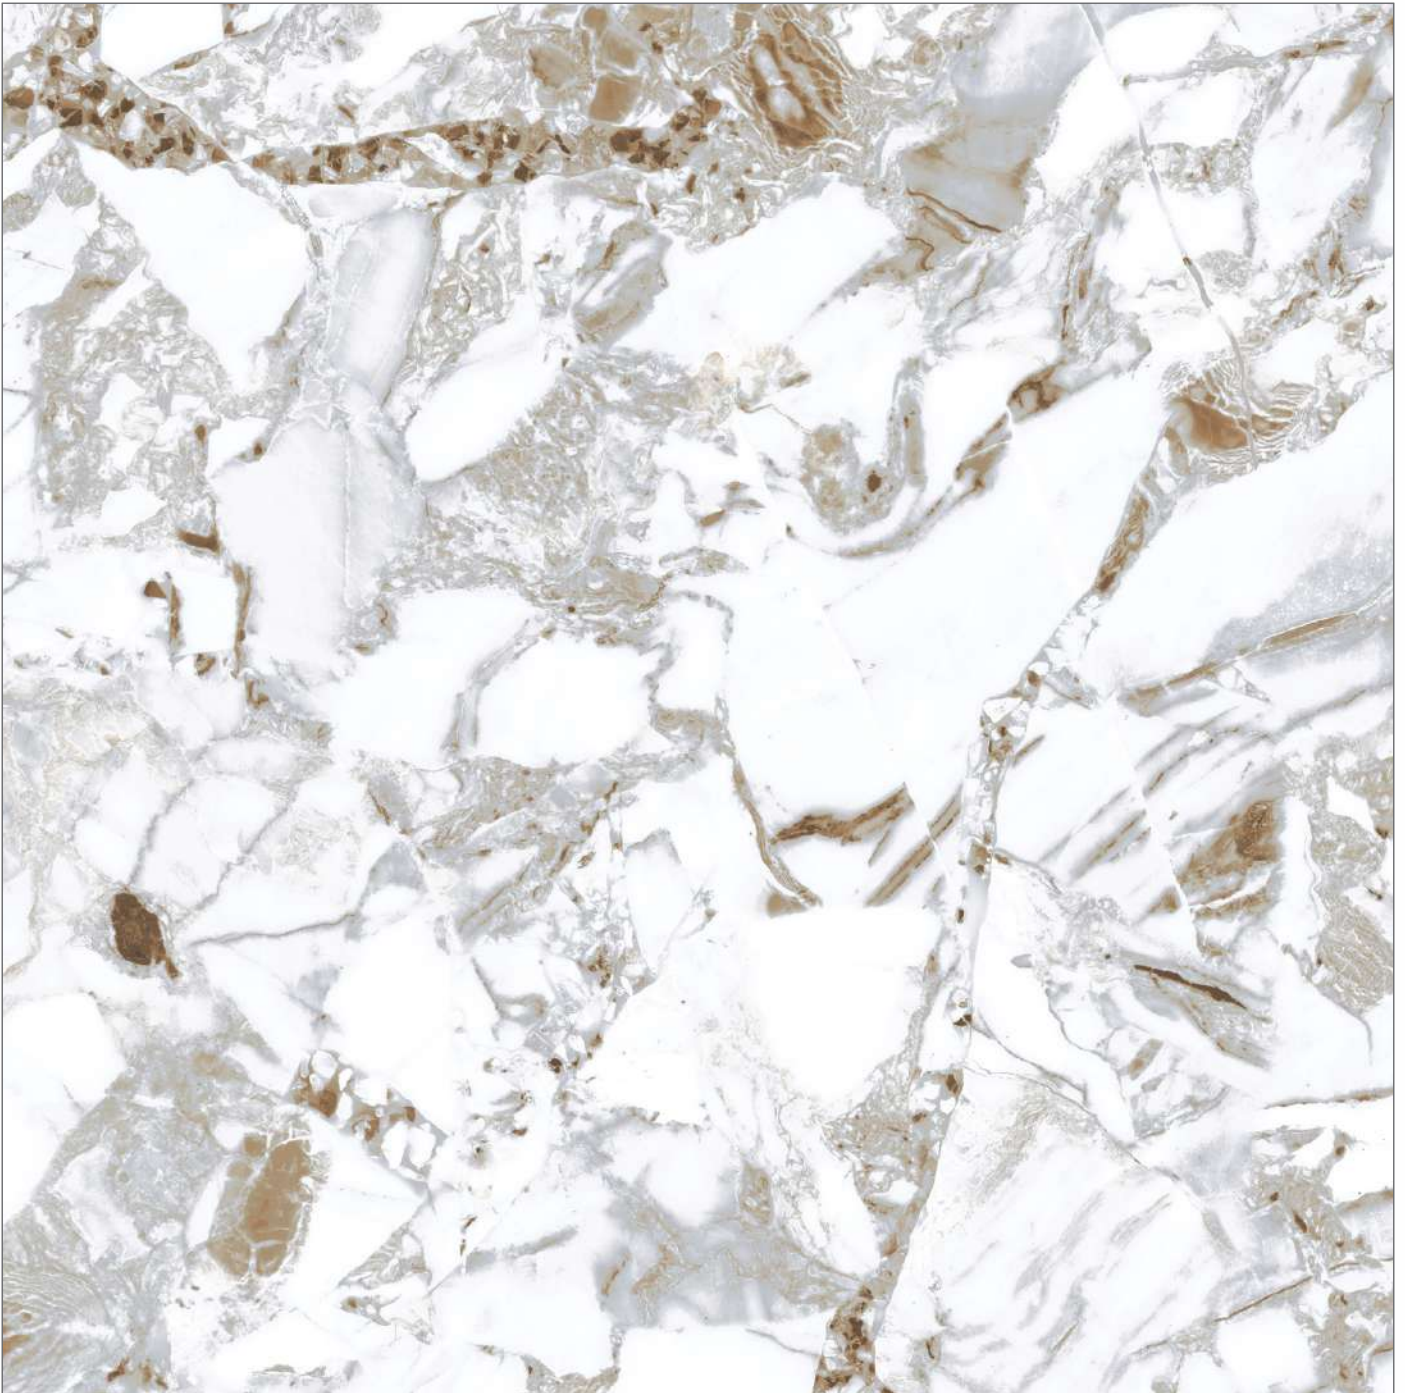

Design Name
LAGOS WHITE

Size
600x600mm

Random
04