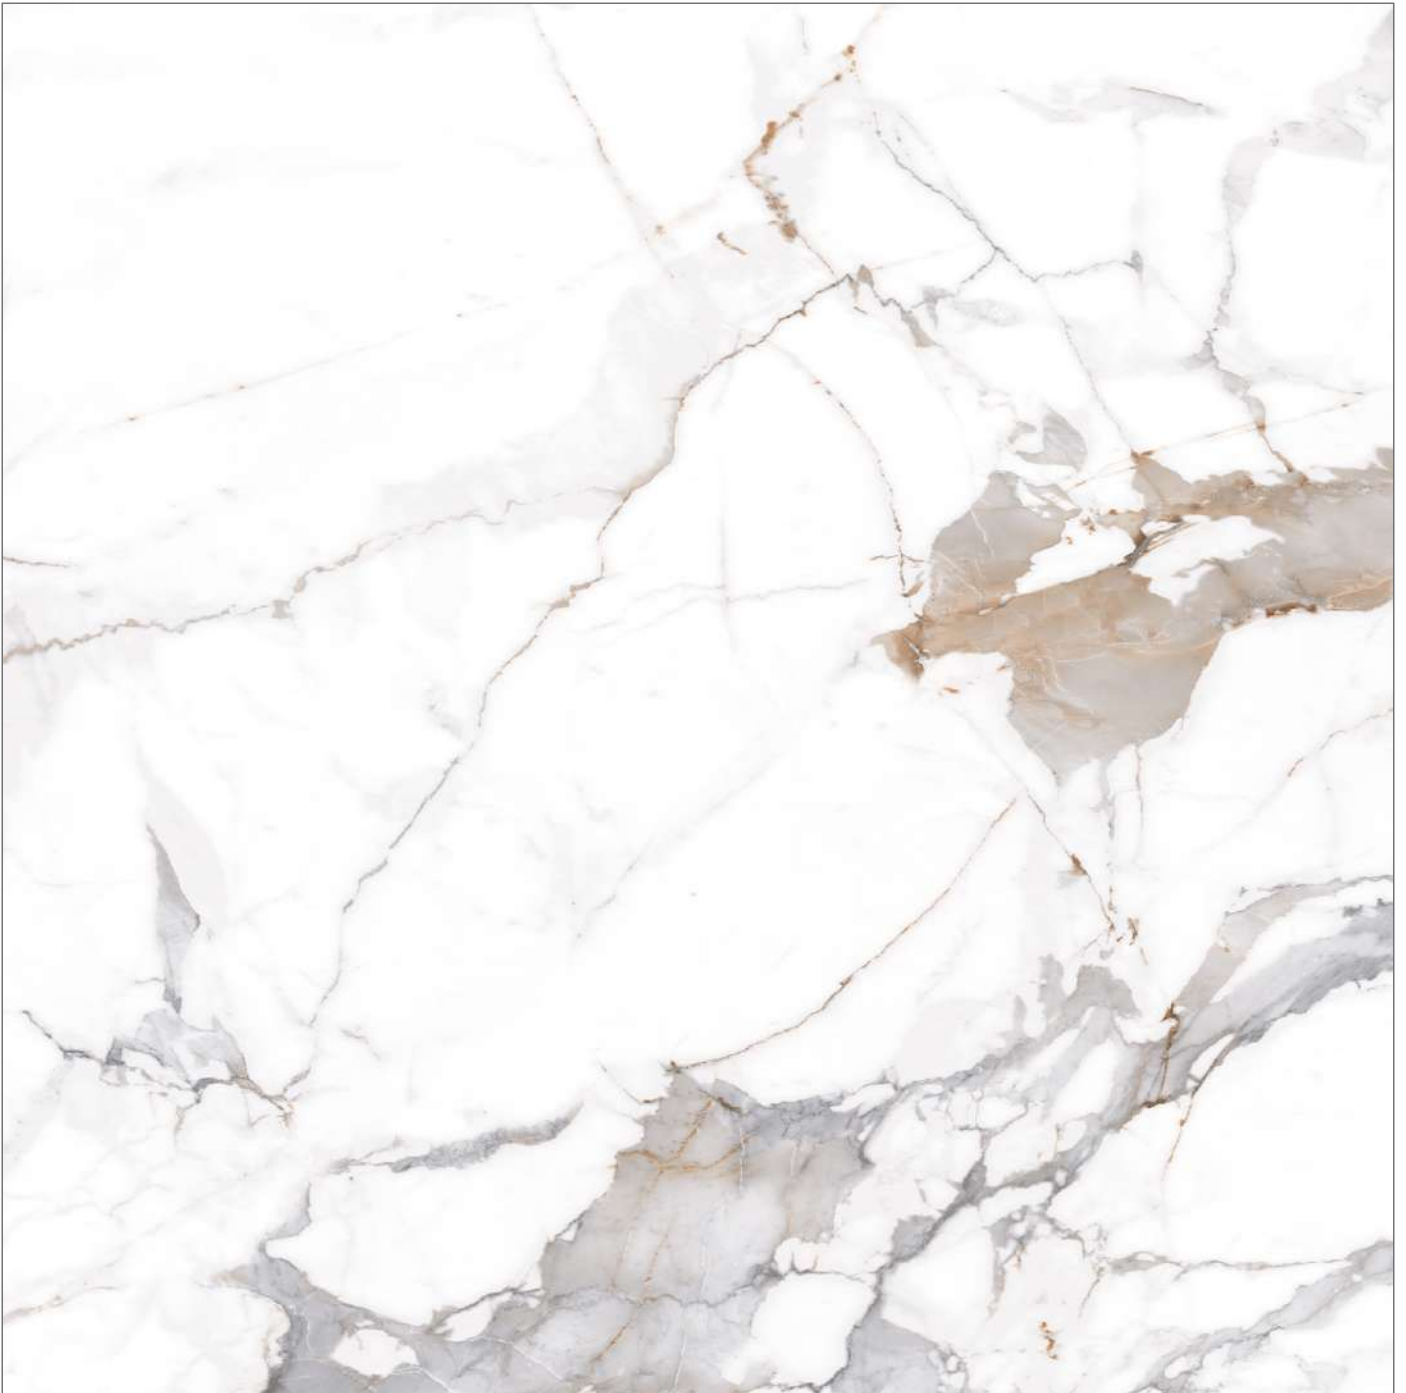

Size
600x600mm

Random
04

MONACO BIANCO

Design Name
NITRA STATURIO

Size
600x600mm

Random
05

Design Name
OKLAY GOLD

Size
600x600mm