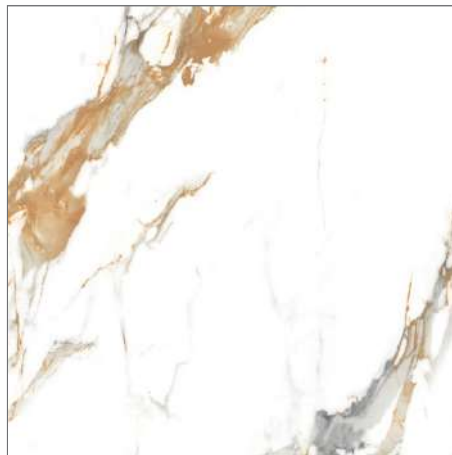

Design Name
FORTUNE WHITE

Size
600x600mm

Random
04