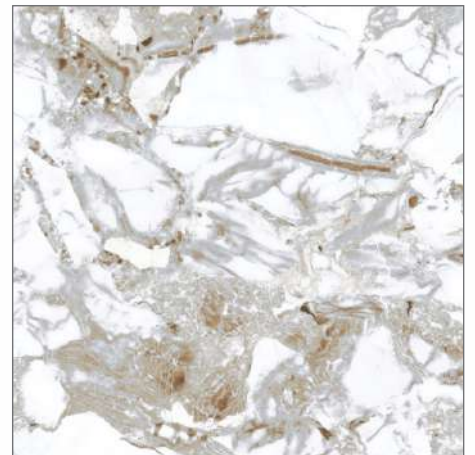

Design Name
LAGOS WHITE

Size
600x600mm

Random
04