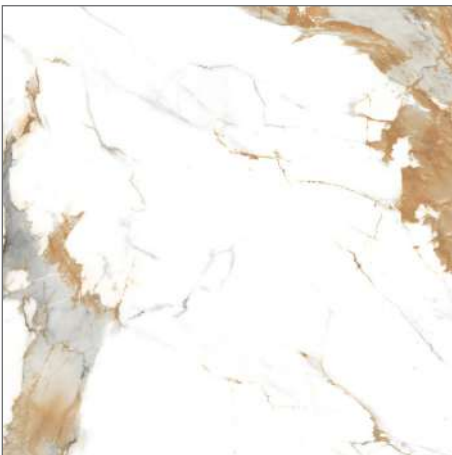

Design Name
FORTUNE WHITE

Size
600x600mm

Random
04