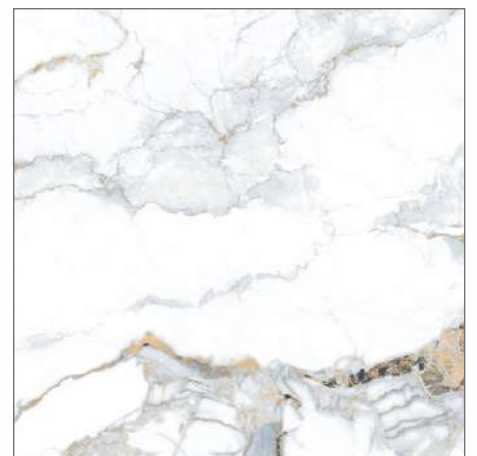

Design Name
CLOUDY GOLD

Size
600x600mm

Random
06

CLOUDY GOLD

Design Name
DIAMOND WHITE

Size
600x600mm

Random
04

DIAMOND WHITE