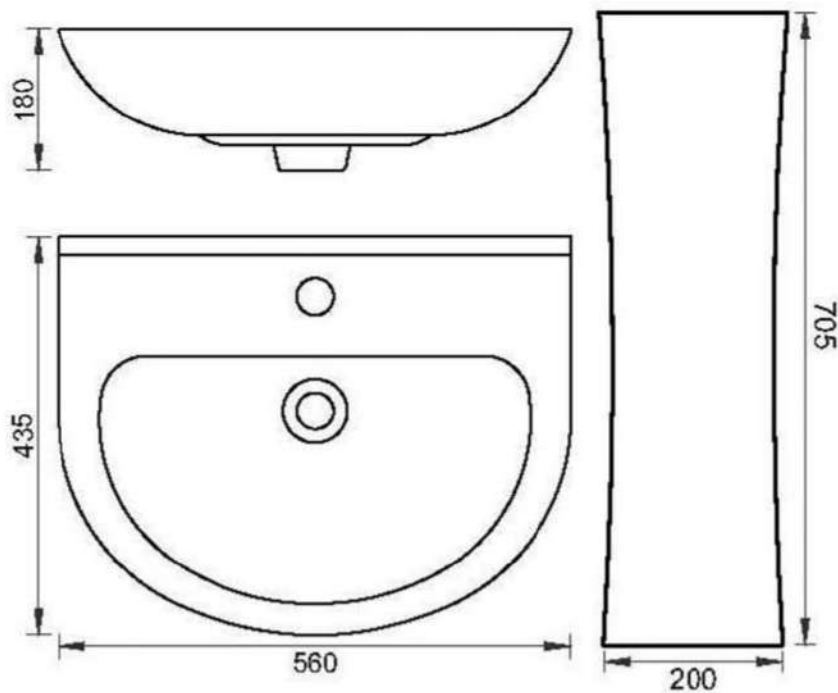

FIMON WASH BASIN WITH PEDESTAL

WASH BASIN

CONTAINER QUANTITY : 1x40' FCL APPROXIMATALLY 1050 SETS