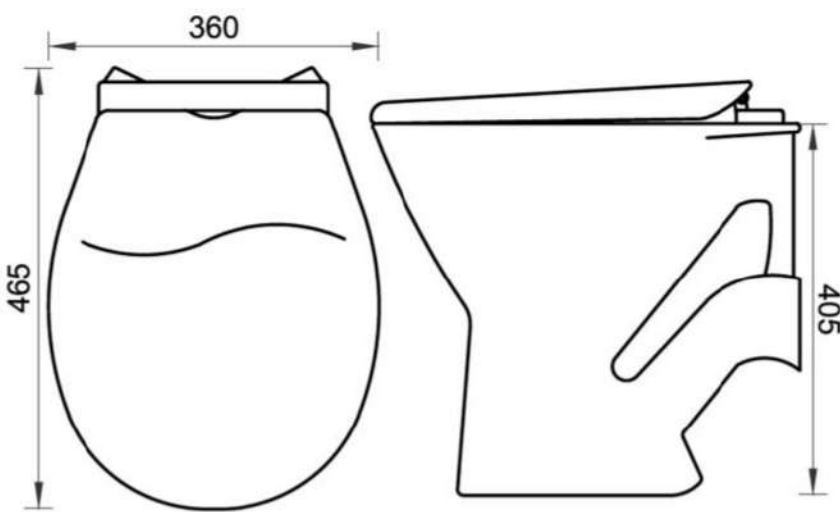

EWC P TRAP

CONTAINER QUANTITY : 1x40' FCL

APPROXIMATELY 1400 PCS