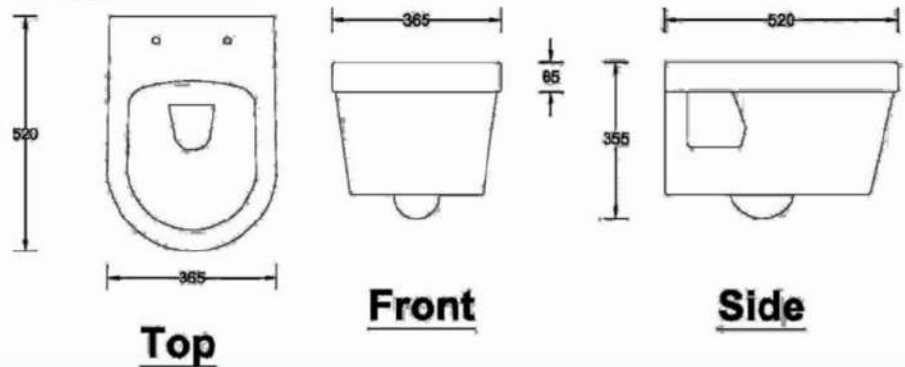

LOADING QTY 1000 PCS / 40HQ

ALESSA WALL HUNG WC

Front

Side

TOP

AVAILABLE IN
UF SEAT COVER
OR
PP SEAT CVOER

STUFFING QTY 540 PCS /40HQ (PALLETE)

ATLANTA WALL HUNG WC