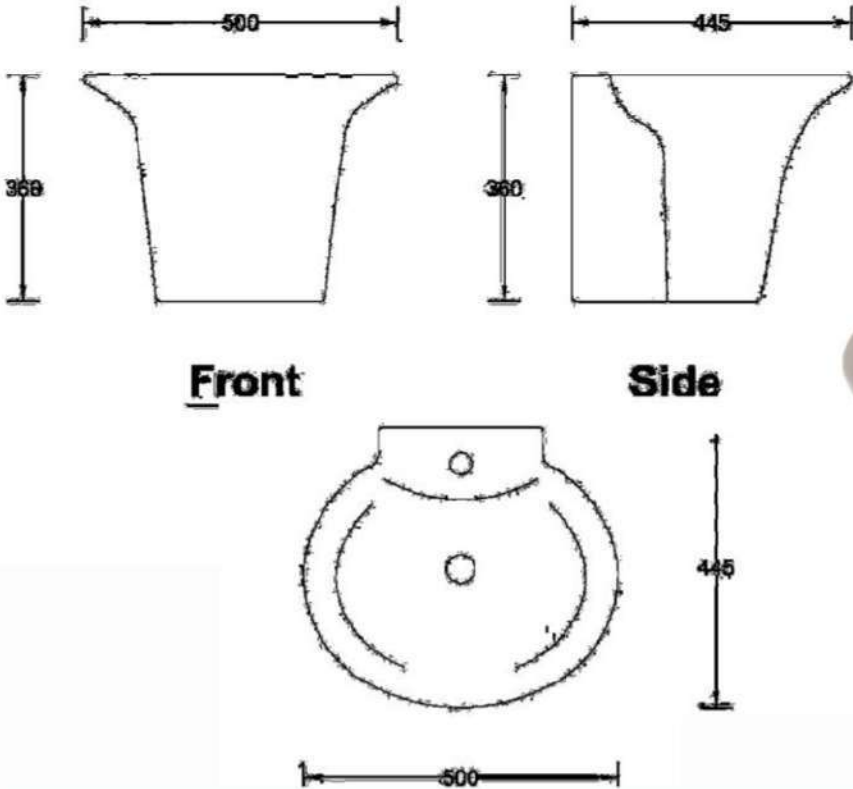

FLORIDA INTEGRATED BASIN

STUFFING QTY 576 PCS /40HQ (PALLETE)