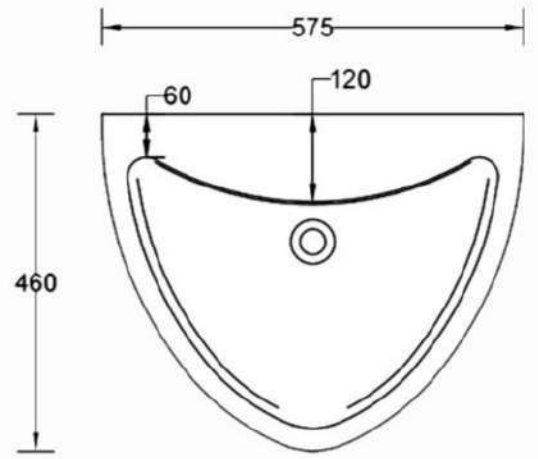

TOP

STUFFING QTY 576 PCS /40HQ (PALLETE)