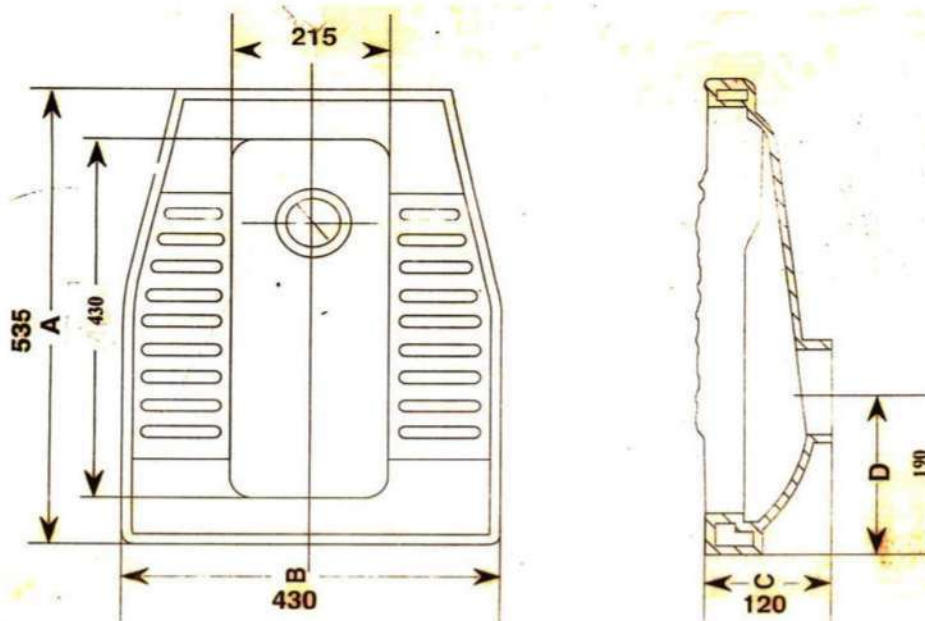

CONTAINER QUANTITY : 1x40' FCL

APPROXIMATELY 4200 PCS

SHELLY WASH BASIN 18X13

450 X 325 X 160 MM

CONTAINER QUANTITY : 1x40' FCL

APPROXIMATELY 3500 PCS

EASTERN SQUATTING PAN

CONTAINER QUANTITY : 1x40' FCL