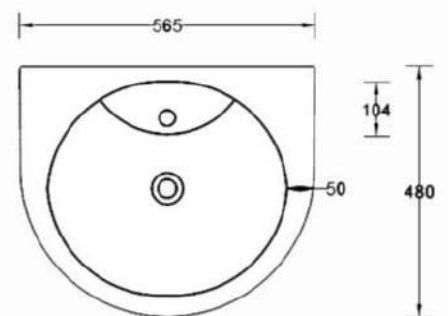

STUFFING QTY 576 PCS /40HQ (PALLETE)

BLUM INTEGRATED BASIN

FRONT

SIDE

TOP

STUFFING QTY 576 PCS /40HQ (PALLETE)

SHELLY WASH BASIN 14X11

355 X 280 X 150 MM

CONTAINER QUANTITY : 1x40' FCL

APPROXIMATELY 4200 PCS

SHELLY WASH BASIN 18X13

450 X 325 X 160 MM

CONTAINER QUANTITY : 1x40' FCL

APPROXIMATELY 3500 PCS

EASTERN SQUATTING PAN

CONTAINER QUANTITY : 1x40' FCL