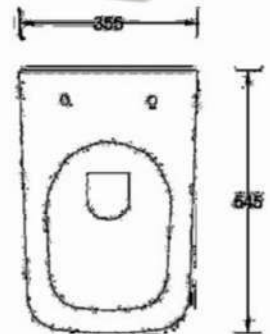

ALIVIA WALL HUNG WC

AVAILABLE IN
UF SEAT COVER
OR
PP SEAT CVOER

Front

Side

Top |

STUFFING QTY 540 PCS /40HQ (PALLETE)