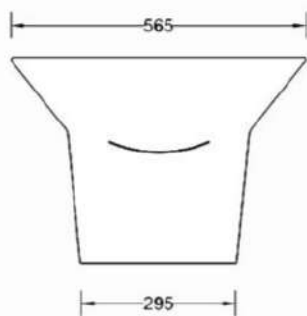

500 x425 x 360 mm

WASH BASIN

CONTAINER QUANTITY : 1x40' FCL (APPROXIMATE 624 PC PALLE-BOX 815 PC)

BLOSSOM INTEGRATED WASH BASIN (ONE PIECE)

510 x 455 x 405 mm

WASH BASIN

CONTAINER QUANTITY : 1x40' FCL (APPROXIMATE 624 PC PALLE-BOX 800 PC)

STUFFING QTY 576 PCS /40HQ (PALLETE)

BLUM INTEGRATED BASIN

FRONT

SIDE

TOP

STUFFING QTY 576 PCS /40HQ (PALLETE)

SHELLY WASH BASIN 14X11

355 X 280 X 150 MM

CONTAINER QUANTITY : 1x40' FCL

APPROXIMATELY 4200 PCS

SHELLY WASH BASIN 18X13

450 X 325 X 160 MM

CONTAINER QUANTITY : 1x40' FCL

APPROXIMATELY 3500 PCS

EASTERN SQUATTING PAN

CONTAINER QUANTITY : 1x40' FCL