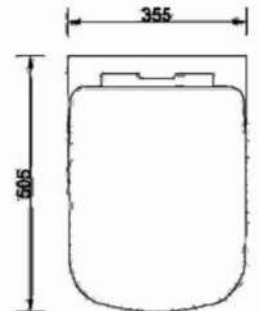

TOP

AVAILABLE IN
UF SEAT COVER
OR
PP SEAT CVOER

STUFFING QTY 540 PCS /40HQ (PALLETE)