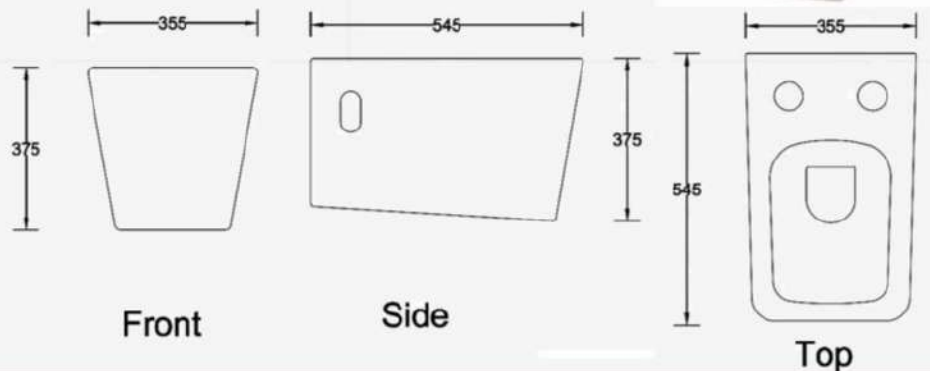

CONTI WALL HUNG WC

AVAILABLE IN
UF SEAT COVER
OR
PP SEAT CVOER

STUFFING QTY 540 PCS /40HQ (PALLETE)