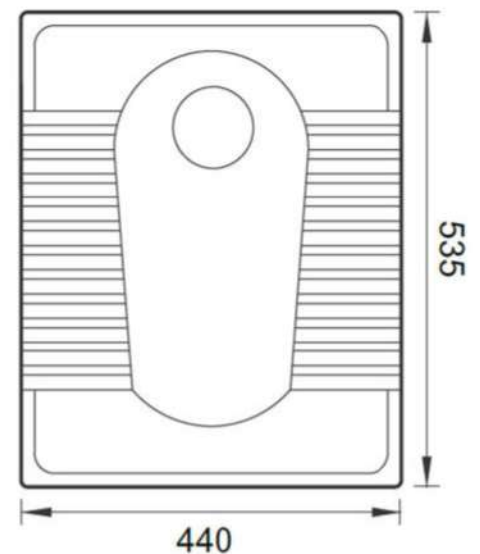

CONTAINER QUANTITY : 1x40' FCL

APPROXIMATELY 4200 PCS

SHELLY WASH BASIN 18X13

450 X 325 X 160 MM

CONTAINER QUANTITY : 1x40' FCL

APPROXIMATELY 3500 PCS

EASTERN SQUATTING PAN

CONTAINER QUANTITY : 1x40' FCL

APPROXIMATELY 3000 PCS

ORISSA PAN 20"

535 X 440 X 260 MM

SQUATTING PAN

CONTAINER QUANTITY : 1x40' FCL

APPROXIMATELY 2350 PCS

ORISSA PAN 20"

535 X 440 X 260 MM

SQUATTING PAN

CONTAINER QUANTITY : 1x40' FCL

APPROXIMATELY 2350 PCS

CHINESE PAN

485 X 435 X 245 MM

SQUAATING PAN

CONTAINER QUANTITY : 1x40' FCL

APPROXIMATELY 1850 PCS