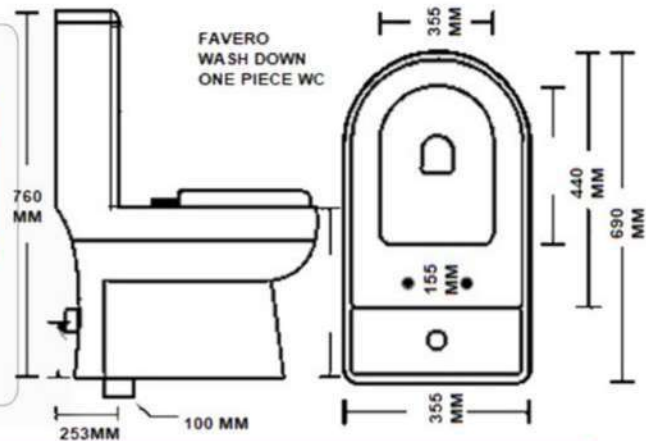

CONTAINER QUANTITY : 1x40' FCL (APPROXIMATE -380PC)