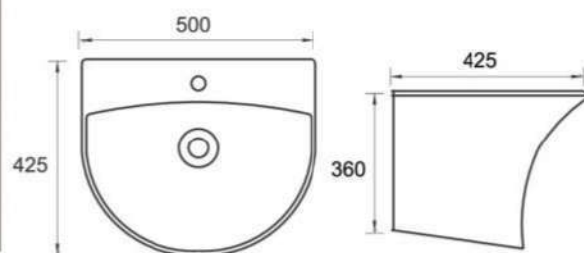

CONTAINER QUANTITY : 1x40' FCL APPROXIMATALLY 1000 SETS

ORLANDO INTEGRATED WASH BASIN (ONE PIECE)

550 x 465 x 390 mm

WASH BASIN

CONTAINER QUANTITY : 1x40' FCL (APPROXIMATE 624 PC PALLE-BOX 800 PC)

TEXAS INTEGRATED WASH BASIN (ONE PIECE)

500 x425 x 360 mm

WASH BASIN

CONTAINER QUANTITY : 1x40' FCL (APPROXIMATE 624 PC PALLE-BOX 815 PC)

BLOSSOM INTEGRATED WASH BASIN (ONE PIECE)

510 x 455 x 405 mm

WASH BASIN

CONTAINER QUANTITY : 1x40' FCL (APPROXIMATE 624 PC PALLE-BOX 800 PC)