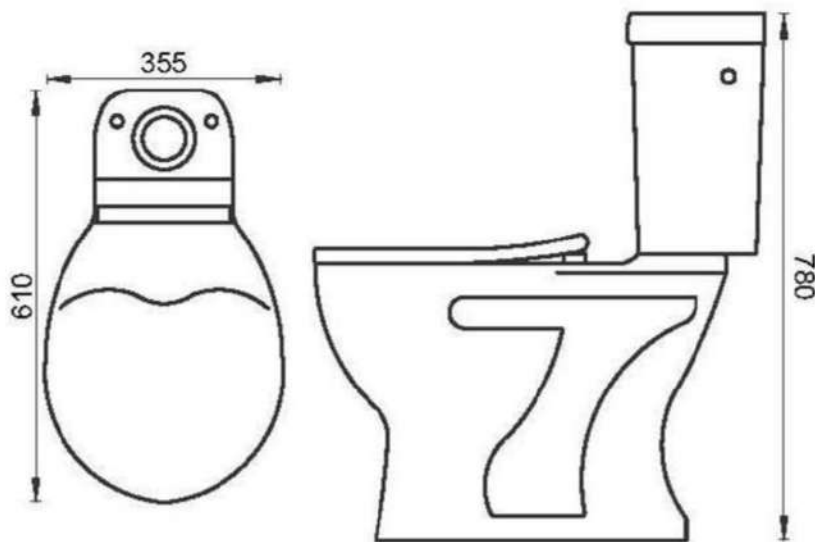

NANO WC TWO PIECE

CONTAINER QUANTITY : 1x40' FCL APPROXIMATALLY 760 SETS