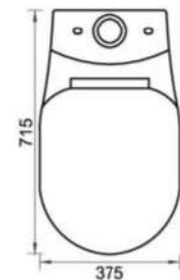

- PP SOFT CLOSE SEAT COVER SOFT CLOSE DETACHABLE
- UNIVERSAL TRAP 'S' OR 'P' TRAP INSTALLATION
- HIGH EFFICIENCY 4 LITERS PER FLUSH (LPF)
- INCLUDES CHROME PLATED DUAL TOP FLUSH ACTUATOR
- STAR RATED PRODUCT