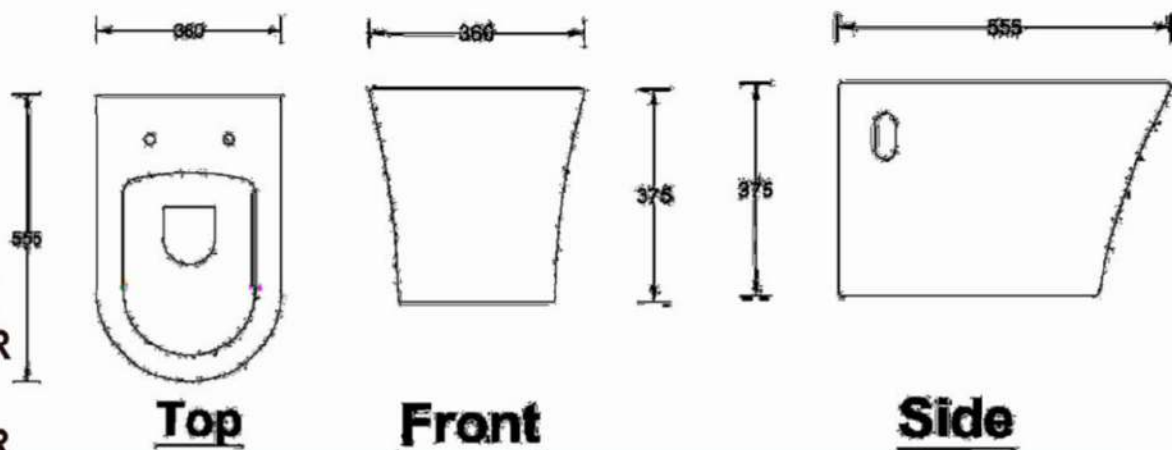

AQUILA WALL HUNG WC

AVAILABLE IN
UF SEAT COVER
OR
PP SEAT CVOER

STUFFING QTY 540 PCS /40HQ (PALLETE)