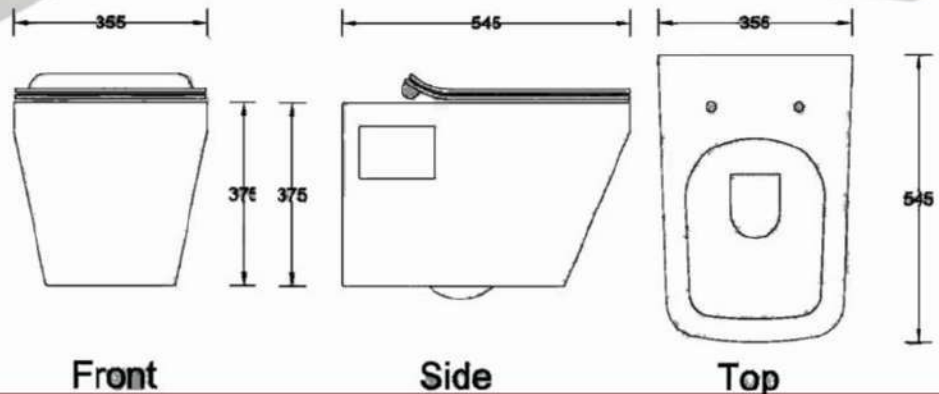

ATTICUS WALL HUNG WC

AVAILABLE IN
UF SEAT COVER
OR
PP SEAT CVOER

Front

Side

Top

STUFFING QTY 540 PCS /40HQ (PALLETE)