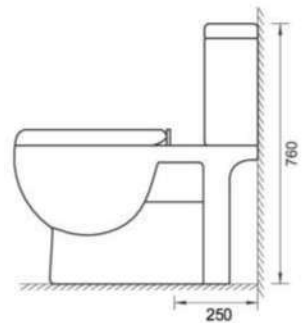

CONTAINER QUANTITY : 1x40' FCL (APPROXIMATE – 500 SET)