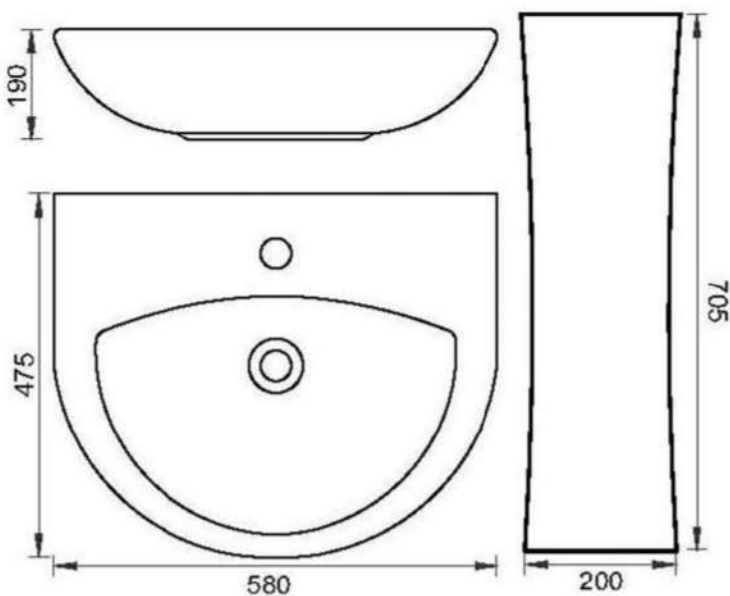

BLUSH WASH BASIN WITH PEDESTAL

WASH BASIN

CONTAINER QUANTITY : 1x40' FCL APPROXIMATELY 1050 SETS