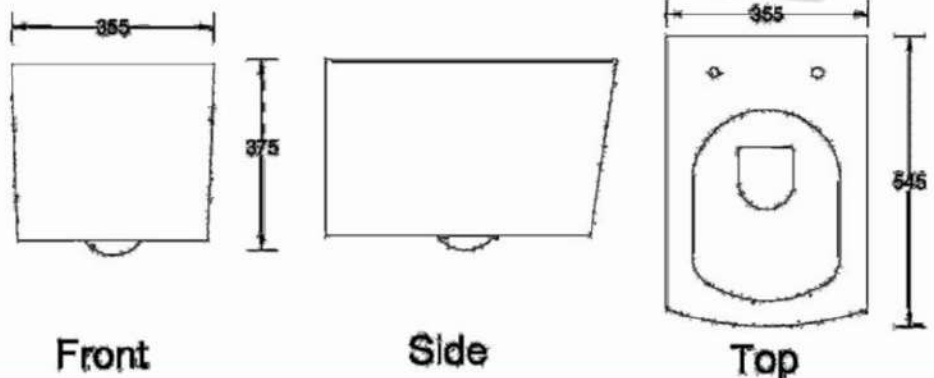

ADDY WALL HUNG WC

AVAILABLE IN
UF SEAT COVER
OR
PP SEAT CVOER

STUFFING QTY 540 PCS /40HQ (PALLETE)