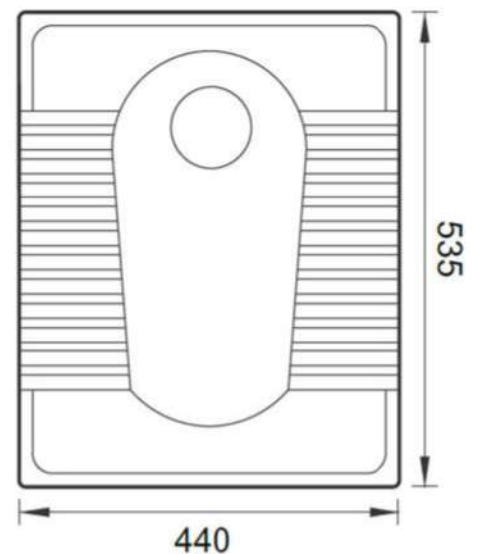

ORISSA PAN 20"

535 X 440 X 260 MM

SQUATTING PAN

CONTAINER QUANTITY : 1x40' FCL

APPROXIMATELY 2350 PCS