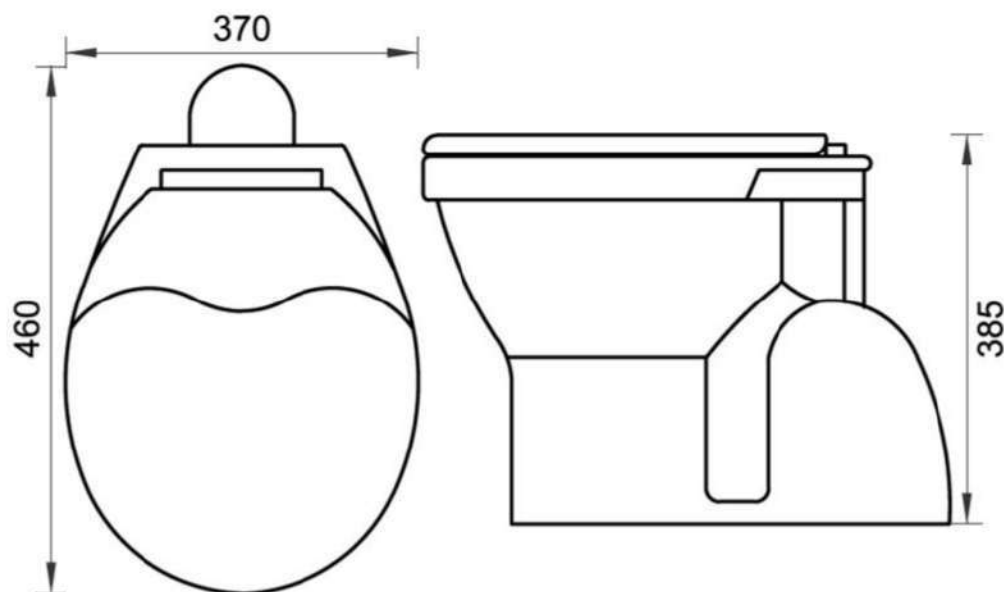

LOW LEVEL CISTERN

CONTAINER QUANTITY : 1x40' FCL

APPROXIMATELY 1600 PCS

AMERICAN BURMA (CONCLEAD WC)

460 X 370 X 385 MM

CONTAINER QUANTITY : 1x40' FCL

APPROXIMATELY 1100 PCS

RAILWAY (HOPPER) PAN