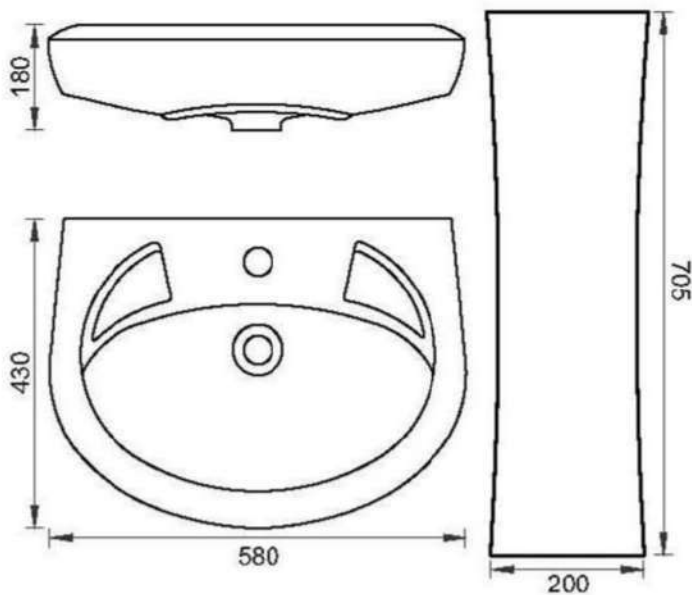

REPOSE WASH BASIN WITH PEDESTAL

WASH BASIN

CONTAINER QUANTITY : 1x40' FCL APPROXIMATALLY 1150 SETS