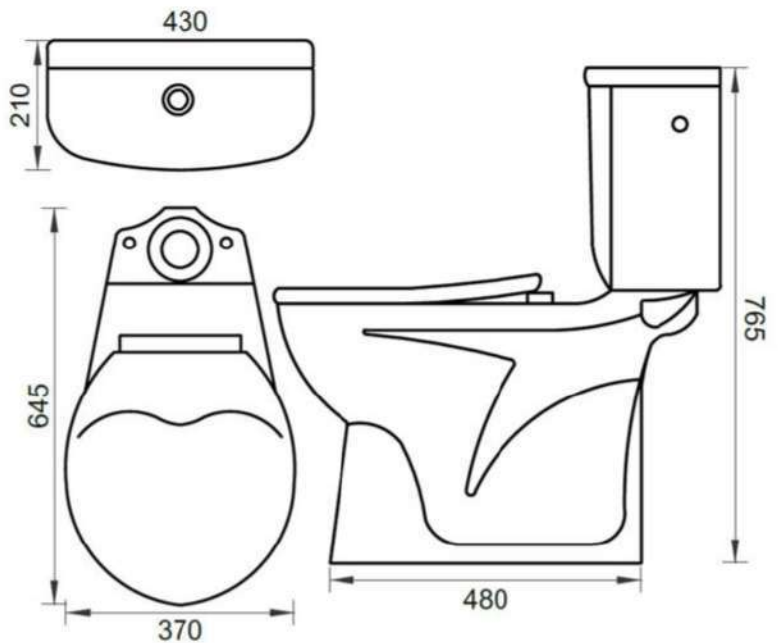

GOLF CLASSIC WC "S" TRAP TWO PIECE SET

CONTAINER QUANTITY : 1x40' FCL APPROXIMATALLY 660 SETS