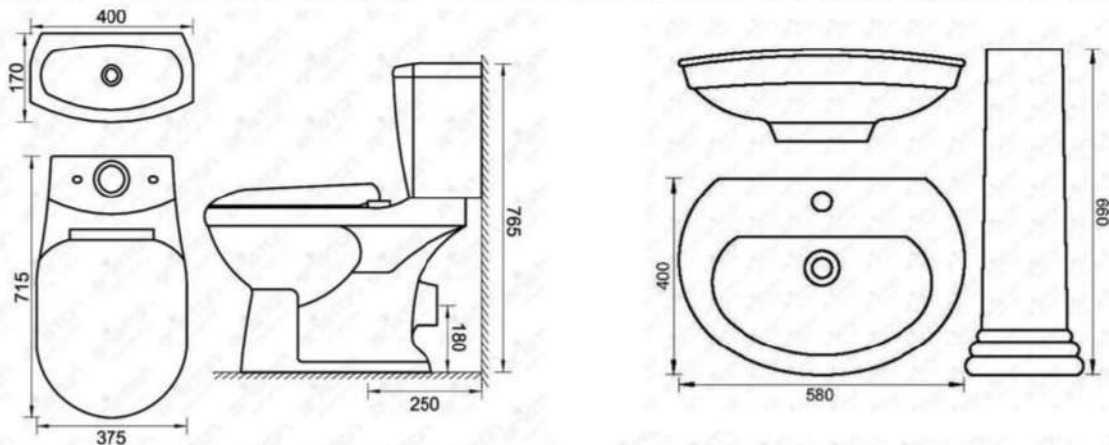

WITH UNIVERSAL SEAT COVER & SIDE INLET MECHANISM

CONTAINER QUANTITY : 1x40' FCL APPROXIMATALLY 430 SETS

AQUA TWO PIECE COLLECTION

715 x 375 x 765 mm

WC / Two piece Toilet

WITH SOFT CLOSE SEAT COVER & BOTTOM INLET MECHANISM