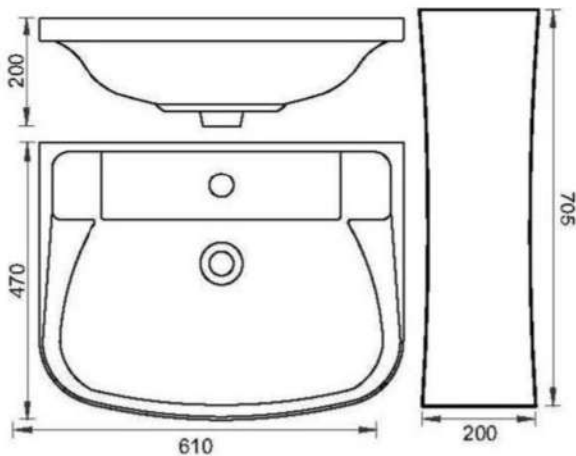

FIMON WASH BASIN WITH PEDESTAL

WASH BASIN

CONTAINER QUANTITY : 1x40' FCL APPROXIMATALLY 1050 SETS

LABANESE WASH BASIN WITH PEDESTAL

WASH BASIN

CONTAINER QUANTITY : 1x40' FCL APPROXIMATALLY 850 SETS

AQUA WASH BASIN WITH PEDESTAL