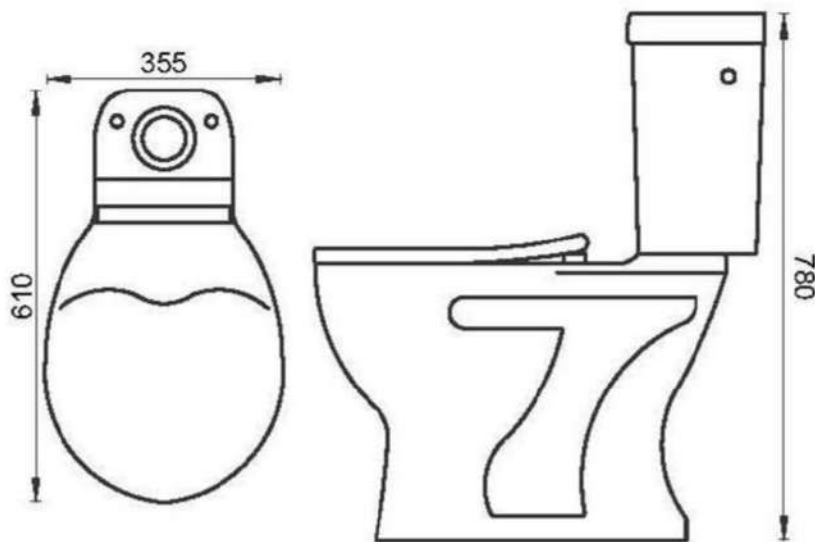

TOP-BOTTOM PACKING

CONTAINER QUANTITY : 1x40' FCL APPROXIMATALLY 800 SETS