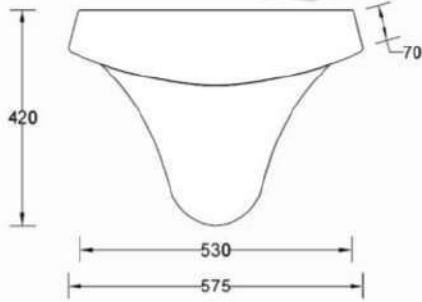

BELMONTE INTEGRATED BASIN

FRONT