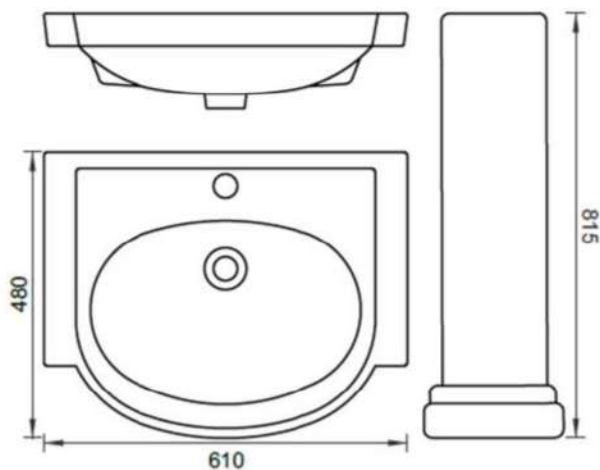

WASH BASIN

CONTAINER QUANTITY : 1x40' FCL APPROXIMATELY 1050 SETS

BLUSH WASH BASIN WITH PEDESTAL

WASH BASIN

CONTAINER QUANTITY : 1x40' FCL APPROXIMATELY 1050 SETS

ESISTANZA WASH BASIN WITH PEDESTAL

WASH BASIN