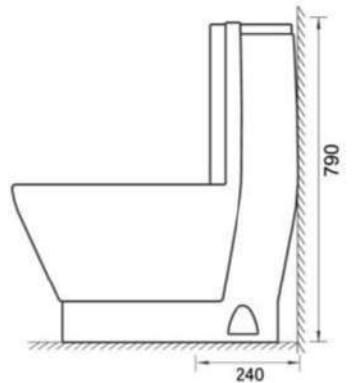

- PP SOFT CLOSE SEAT COVER SOFT CLOSE DETACHABLE
- UNIVERSAL TRAP 'S' OR 'P' TRAP INSTALLATION
- HIGH EFFICIENCY 4 LITERS PER FLUSH (LPF)
- INCLUDES CHROME PLATED DUAL TOP FLUSH ACTUATOR
- STAR RATED PRODUCT