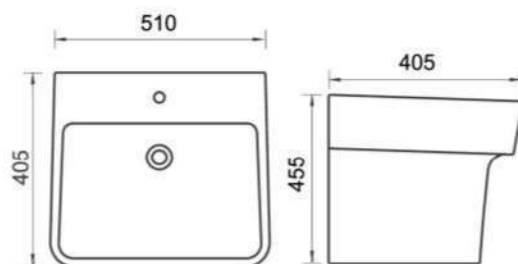

CONTAINER QUANTITY : 1x40' FCL APPROXIMATALLY 1000 SETS

ORLANDO INTEGRATED WASH BASIN (ONE PIECE)

550 x 465 x 390 mm

WASH BASIN

CONTAINER QUANTITY : 1x40' FCL (APPROXIMATE 624 PC PALLE-BOX 800 PC)

TEXAS INTEGRATED WASH BASIN (ONE PIECE)

500 x425 x 360 mm

WASH BASIN

CONTAINER QUANTITY : 1x40' FCL (APPROXIMATE 624 PC PALLE-BOX 815 PC)

BLOSSOM INTEGRATED WASH BASIN (ONE PIECE)

510 x 455 x 405 mm

WASH BASIN

CONTAINER QUANTITY : 1x40' FCL (APPROXIMATE 624 PC PALLE-BOX 800 PC)