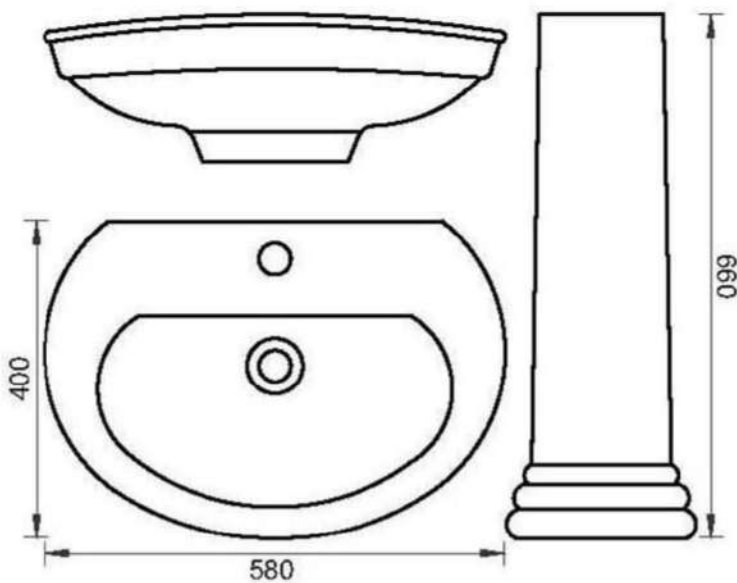

AQUA WASH BASIN WITH PEDESTAL

WASH BASIN

CONTAINER QUANTITY : 1x40' FCL APPROXIMATELY 1050 SETS