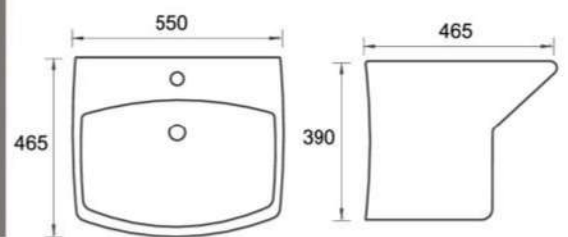

WASH BASIN

CONTAINER QUANTITY : 1x40' FCL APPROXIMATELY 1050 SETS

BLUSH WASH BASIN WITH PEDESTAL

WASH BASIN

CONTAINER QUANTITY : 1x40' FCL APPROXIMATELY 1050 SETS

ESISTANZA WASH BASIN WITH PEDESTAL

WASH BASIN

CONTAINER QUANTITY : 1x40' FCL APPROXIMATALLY 1000 SETS

ORLANDO INTEGRATED WASH BASIN (ONE PIECE)

550 x 465 x 390 mm

WASH BASIN

CONTAINER QUANTITY : 1x40' FCL (APPROXIMATE 624 PC PALLE-BOX 800 PC)

TEXAS INTEGRATED WASH BASIN (ONE PIECE)

500 x425 x 360 mm

WASH BASIN

CONTAINER QUANTITY : 1x40' FCL (APPROXIMATE 624 PC PALLE-BOX 815 PC)

BLOSSOM INTEGRATED WASH BASIN (ONE PIECE)

510 x 455 x 405 mm

WASH BASIN

CONTAINER QUANTITY : 1x40' FCL (APPROXIMATE 624 PC PALLE-BOX 800 PC)