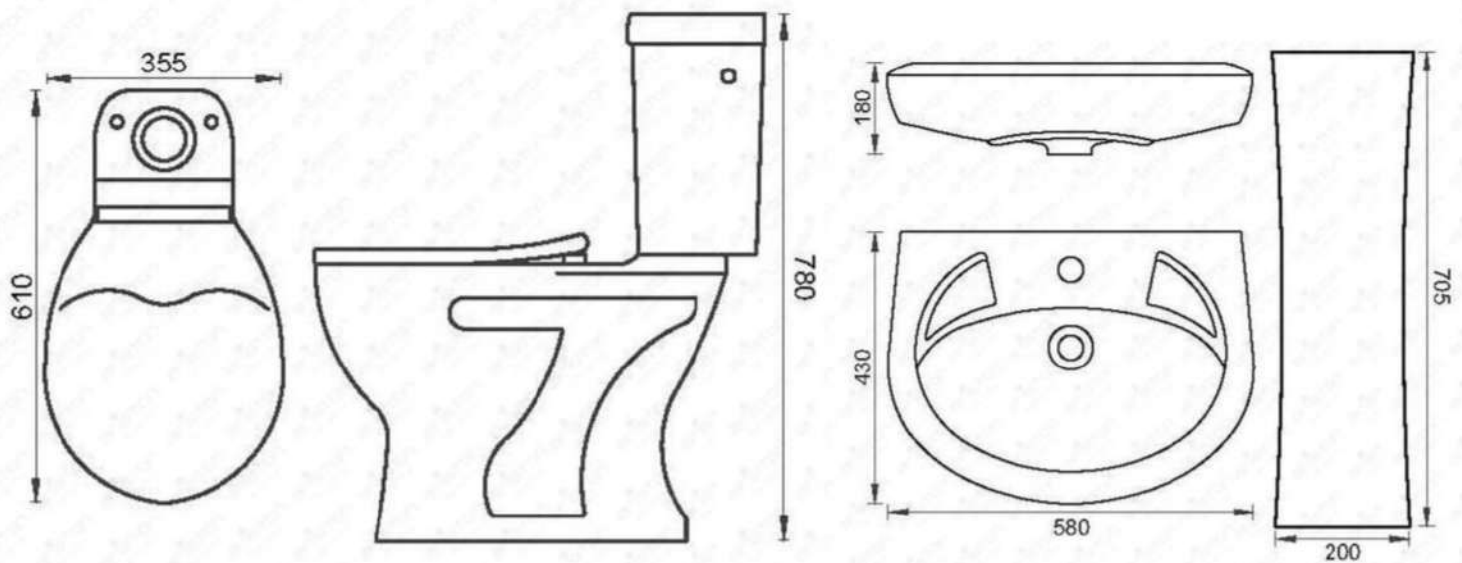

WITH UNIVERSAL SEAT COVER & SIDE INLET MECHANISM

CONTAINER QUANTITY : 1x40' FCL APPROXIMATALLY 430 SETS

AQUA TWO PIECE COLLECTION

715 x 375 x 765 mm

WC / Two piece Toilet

WITH SOFT CLOSE SEAT COVER & BOTTOM INLET MECHANISM