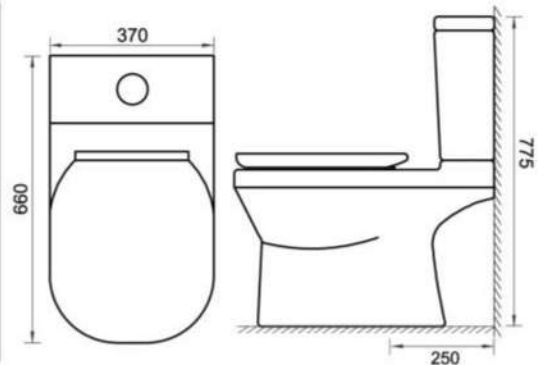

CONTAINER QUANTITY : 1x40' FCL (APPROXIMATE – 500 SET)