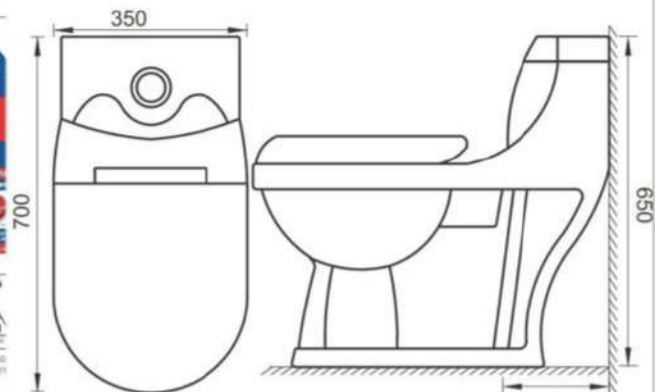

*FUN
CTIO
NAL
DESIRE*

SUPERIMO ONE PIECE TOILET

700 X 650 X 350 mm

ONE PIECE WC

- PP SOFT CLOSE SEAT COVER SOFT CLOSE DETACHABLE
- UNIVERSAL TRAP 'S' OR 'P' TRAP INSTALLATION
- HIGH EFFICIENCY 4 LITERS PER FLUSH (LPF)
- INCLUDES CHROME PLATED DUAL TOP FLUSH ACTUATOR
- STAR RATED PRODUCT

CONTAINER QUANTITY : 1x40' FCL (APPROXIMATE -425PC)

ARLO ONE PIECE TOILET

705 X 710 X 355 mm

ONE PIECE WC

- PP SOFT CLOSE SEAT COVER SOFT CLOSE DETACHABLE
- UNIVERSAL TRAP 'S' OR 'P' TRAP INSTALLATION
- HIGH EFFICIENCY 4 LITERS PER FLUSH (LPF)
- INCLUDES CHROME PLATED DUAL TOP FLUSH ACTUATOR
- STAR RATED PRODUCT

LUCIDO ONE PIECE TOILET

710 X 760 X 370 mm

ONE PIECE WC

- PP SOFT CLOSE SEAT COVER SOFT CLOSE DETACHABLE
- UNIVERSAL TRAP 'S' OR 'P' TRAP INSTALLATION
- HIGH EFFICIENCY 4 LITERS PER FLUSH (LPF)
- INCLUDES CHROME PLATED DUAL TOP FLUSH ACTUATOR
- STAR RATED PRODUCT