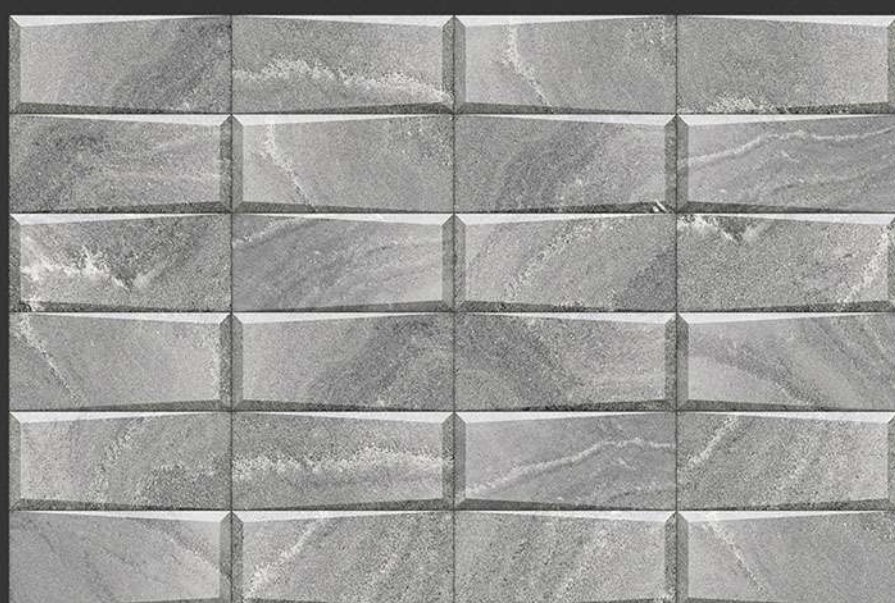

1630-AHL

1630-D

GLOSSY

WATERPROOF

WALL

CORRECT
RECTIFIED

3D

HIGH
DEFINITION