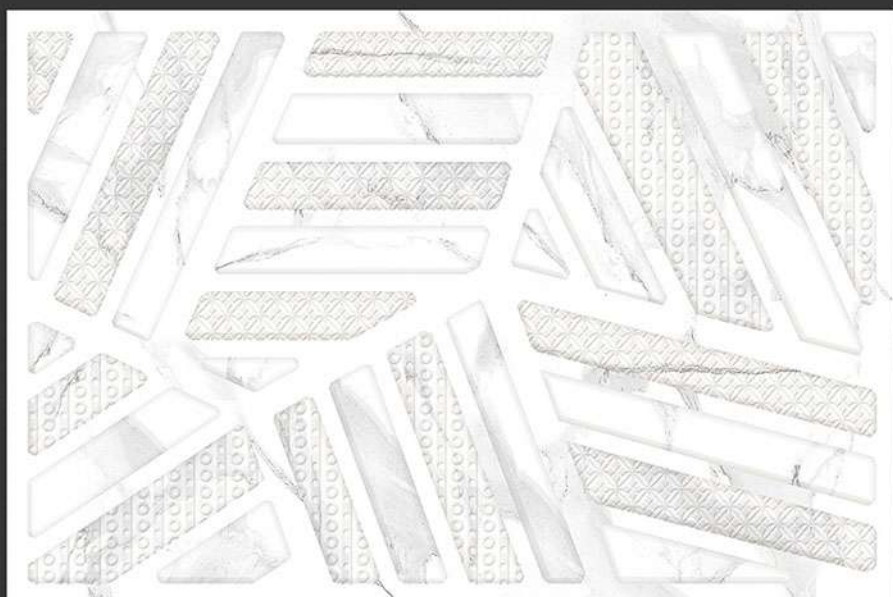

DIGITAL
WALL TILES
400X250 MM GLOSSY

1624-AHL

GLOSSY

WATERPROOF

WALL

CORRECT
RECTIFIED

3D

HIGH
DEFINITION