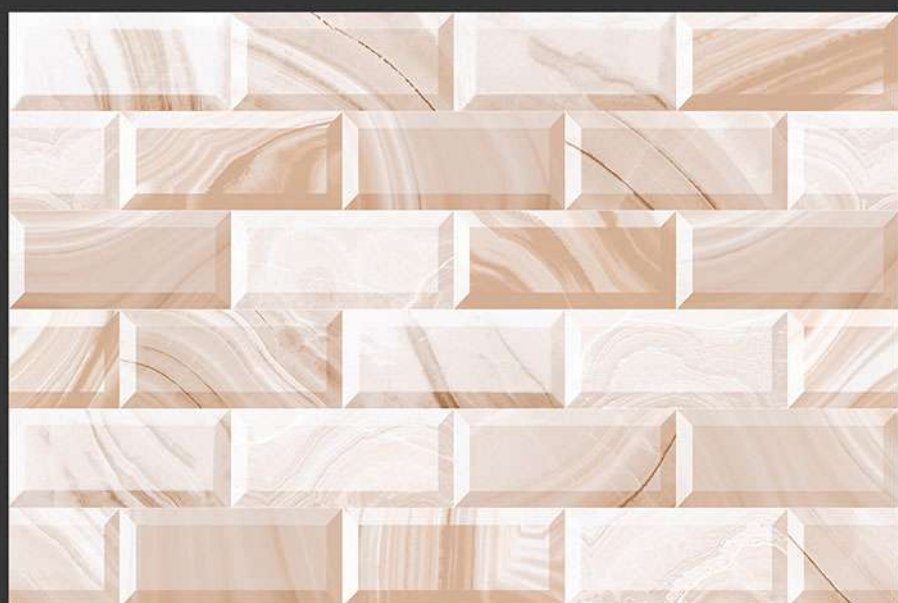

DIGITAL
WALL TILES
400X250 MM GLOSSY

1695-L