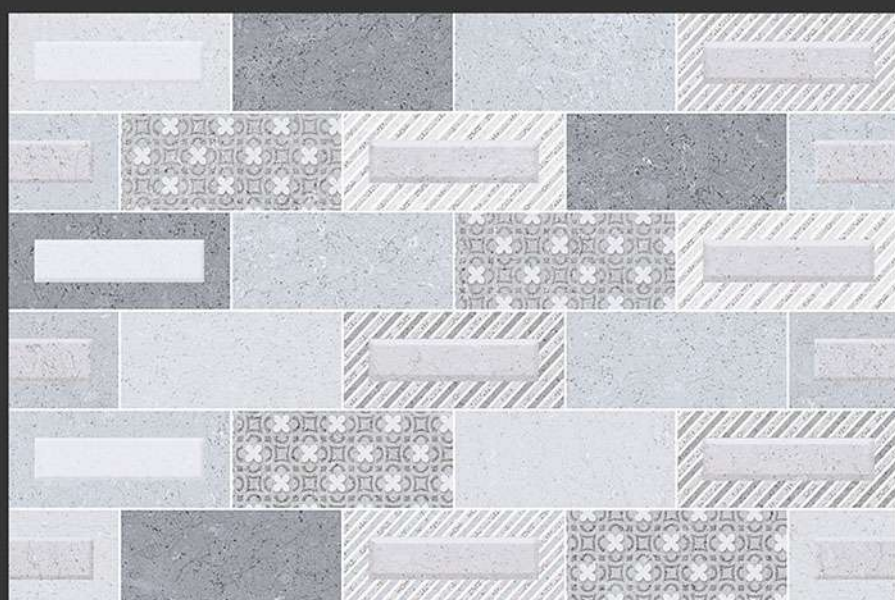

3D

HIGH
DEFINATION

DIGITAL
WALL TILES
400X250 MM GLOSSY

1632-L

1632-AHL

1632-D

GLOSSY

WATERPROOF