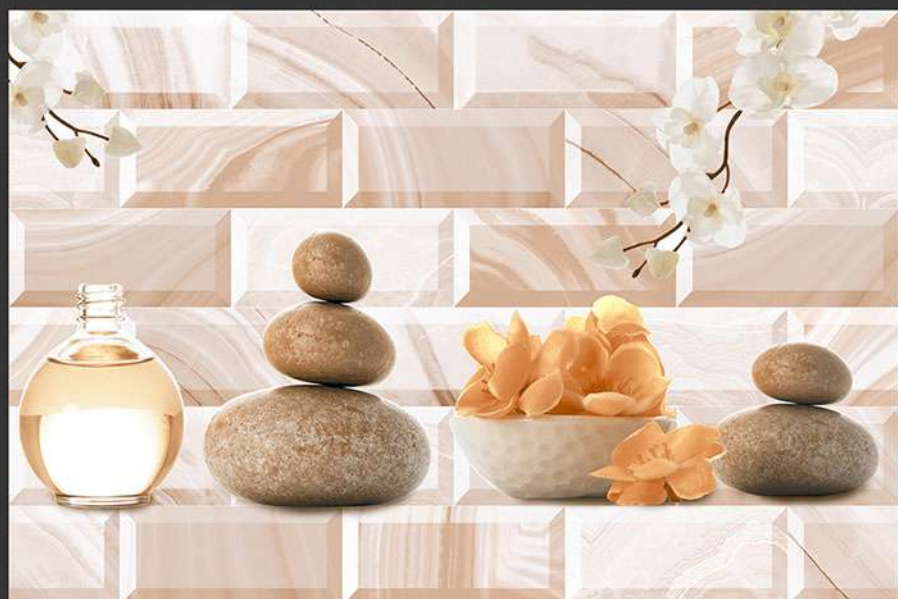

DIGITAL
WALL TILES
400X250 MM GLOSSY

1695-AHL

GLOSSY

WATERPROOF

WALL

CORRECT
RECTIFIED

3D

HIGH
DEFINATION