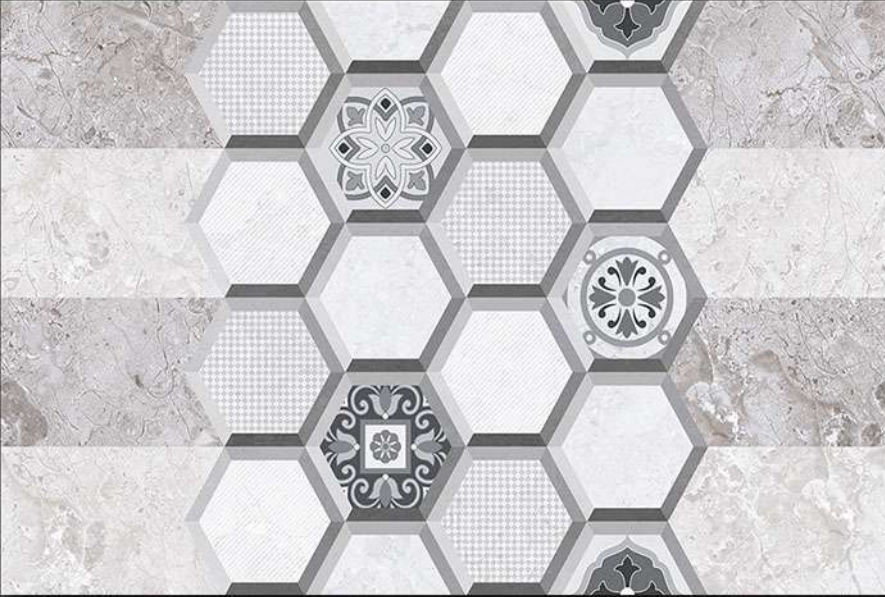

DIGITAL
WALL TILES

400X250 MM GLOSSY

1636-AHL

GLOSSY

WATERPROOF

WALL

CORRECT
RECTIFIED

3D

HIGH
DEFINITION