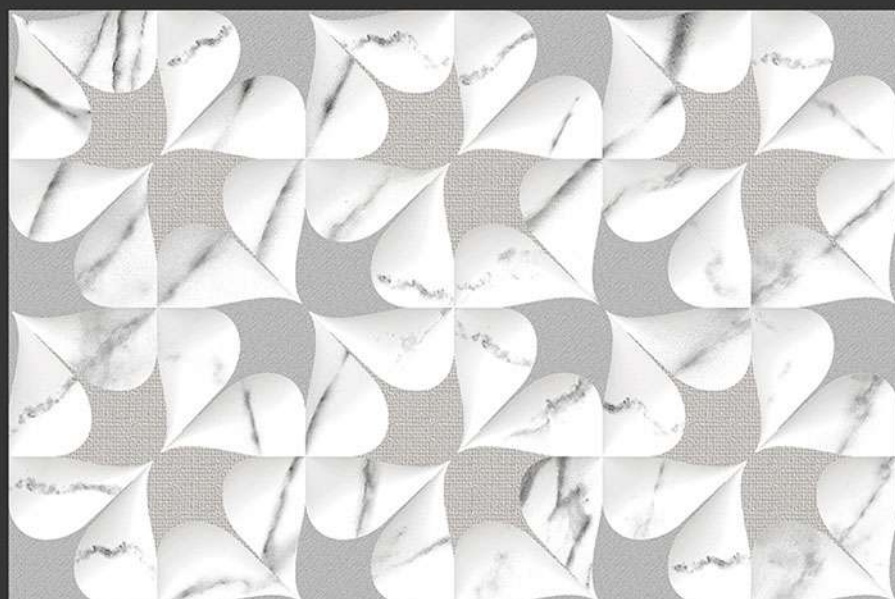

GLOSSY

WATERPROOF

WALL

CORRECT
RECTIFIED

3D

HIGH
DEFINATION

DIGITAL
WALL TILES
400X250 MM GLOSSY

1673-L