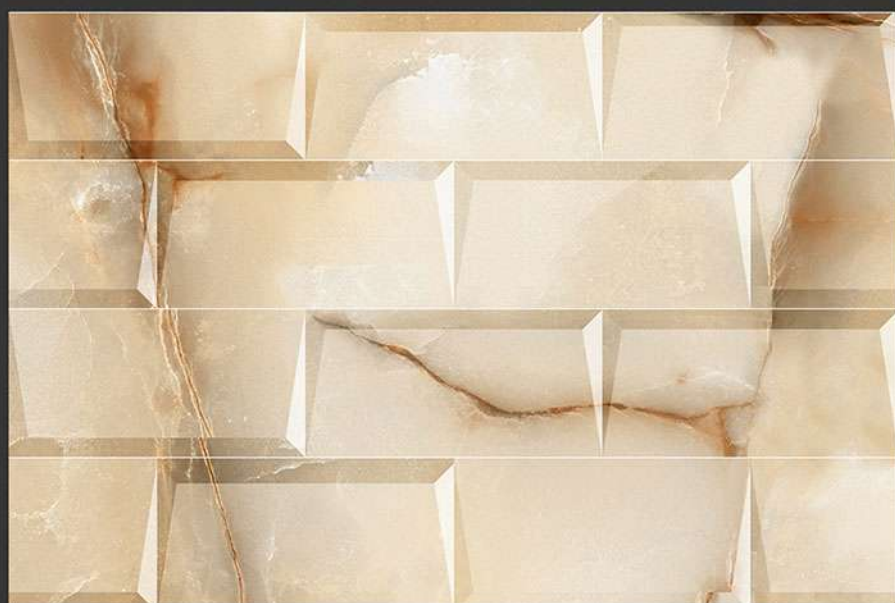

3D

HIGH
DEFINATION

DIGITAL
WALL TILES
400X250 MM GLOSSY

1665-L

1665-K1

1665-D

GLOSSY

WATERPROOF