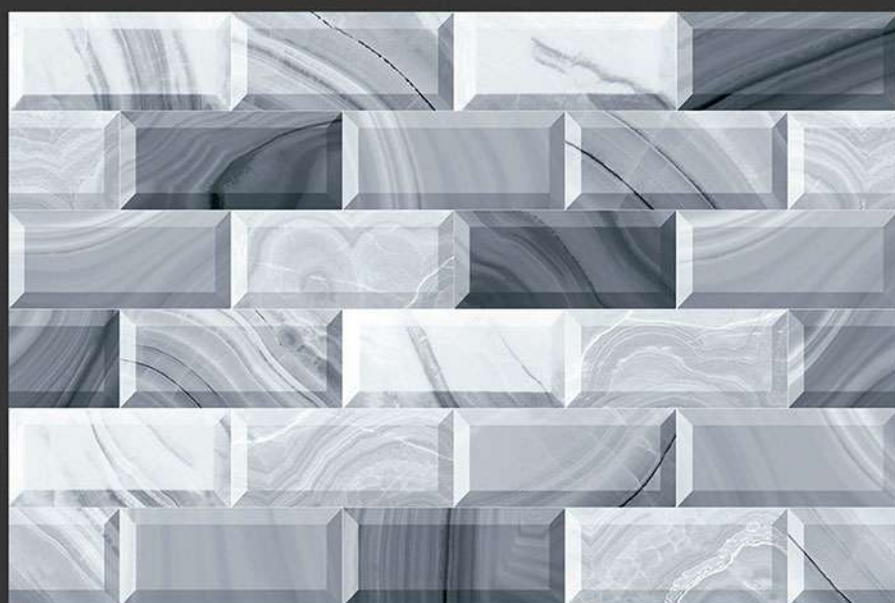

1694-D

GLOSSY

WATERPROOF

WALL

CORRECT
RECTIFIED

3D

HIGH
DEFINATION