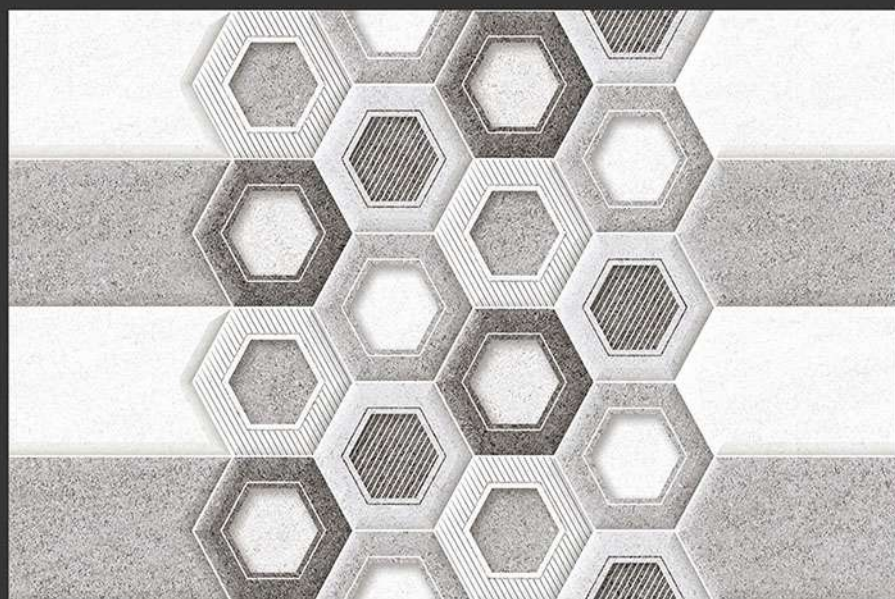

WATERPROOF

WALL

CORRECT
RECTIFIED

3D

HIGH
DEFINATION

DIGITAL
WALL TILES
400X250 MM GLOSSY

1678-L(GREY)

1678-AHL(GREY)