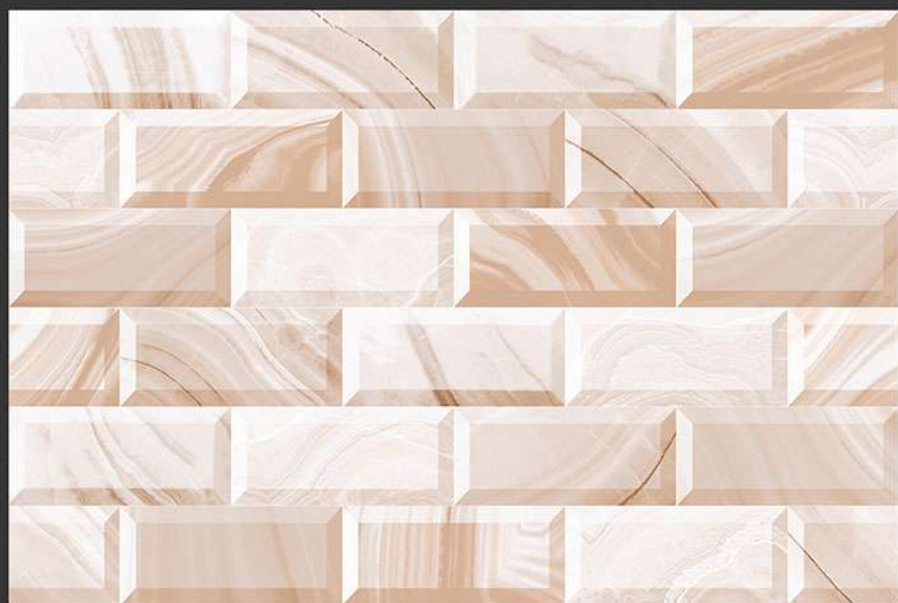

DIGITAL
WALL TILES
400X250 MM GLOSSY

1695-L