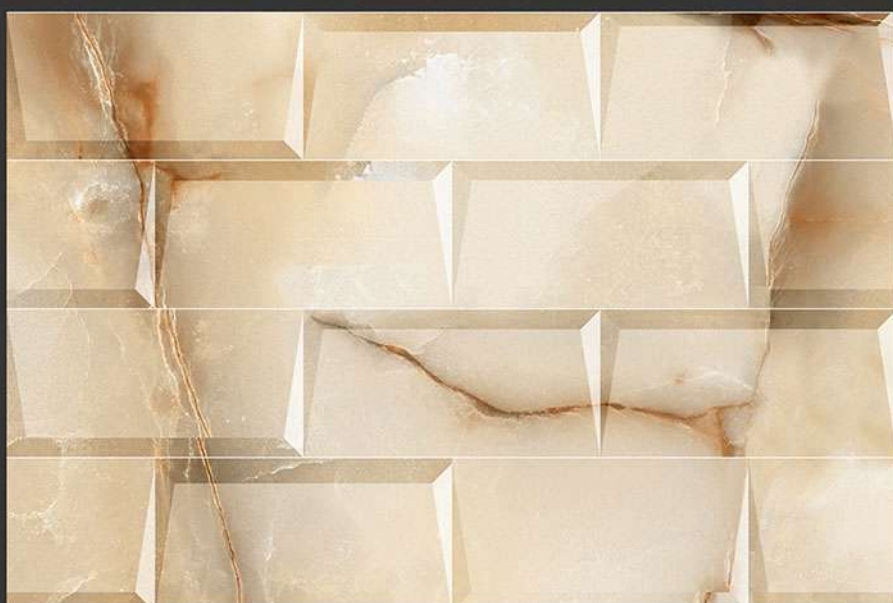

1665-D

GLOSSY

WATERPROOF

WALL

CORRECT
RECTIFIED

3D

HIGH
DEFINATION