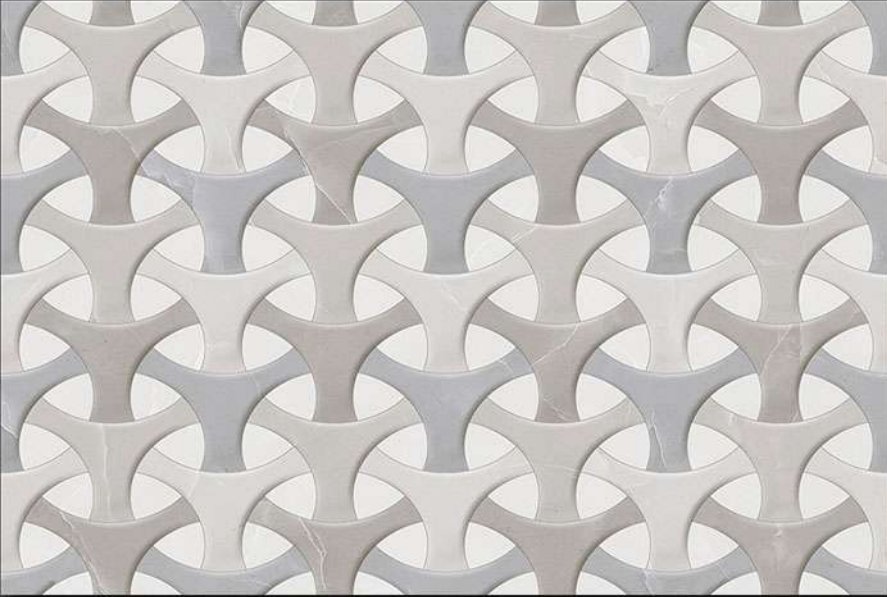

DIGITAL
WALL TILES

400X250 MM GLOSSY

1666-BHL

GLOSSY

WATERPROOF

WALL

CORRECT
RECTIFIED

3D

HIGH
DEFINATION