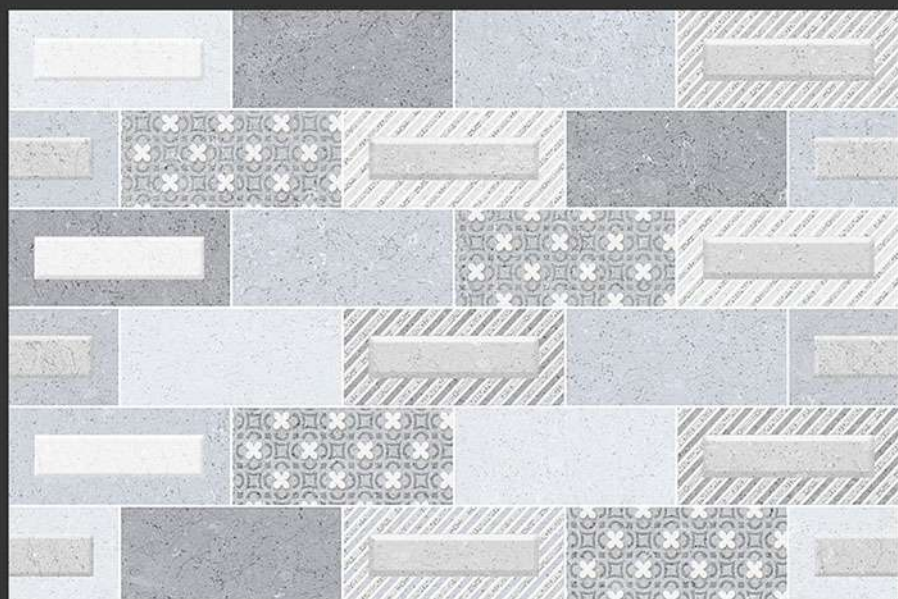

DIGITAL
WALL TILES
400X250 MM GLOSSY

1602-AHL

GLOSSY

WATERPROOF

WALL

CORRECT
RECTIFIED

3D

HIGH
DEFINATION