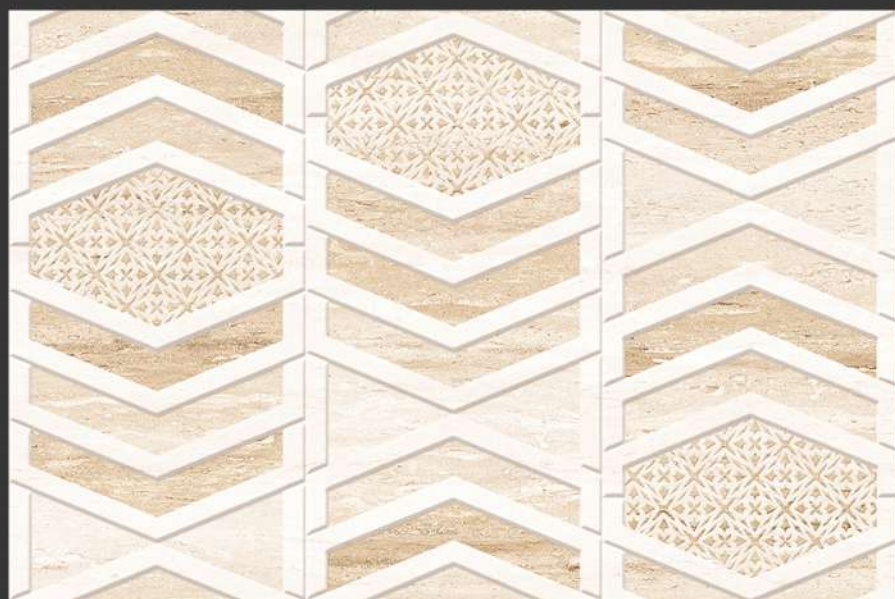

3D

HIGH
DEFINATION

DIGITAL
WALL TILES
400X250 MM GLOSSY

1663-L

1663-AHL

1663-D

GLOSSY

WATERPROOF