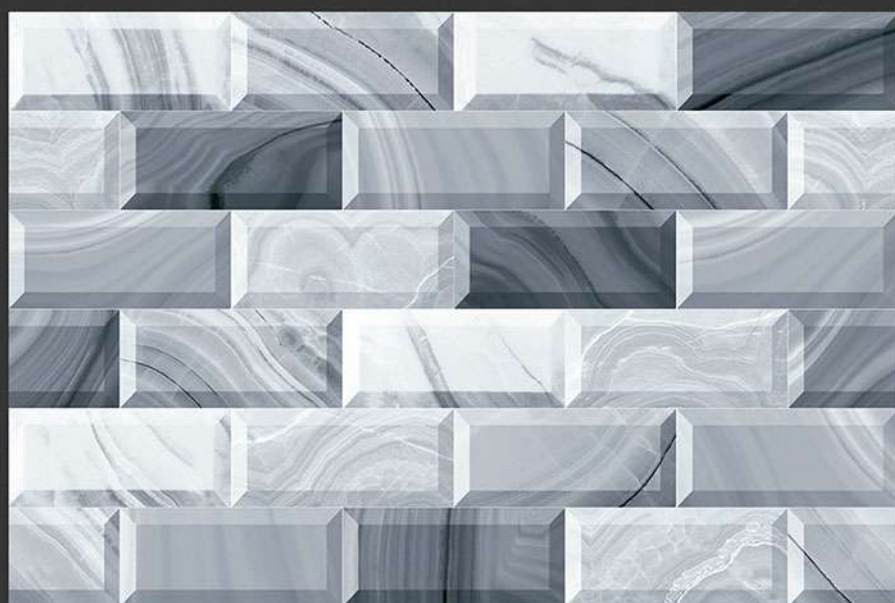

WALL

CORRECT
RECTIFIED

3D

HIGH
DEFINATION

DIGITAL
WALL TILES
400X250 MM GLOSSY

1694-L

1694-AHL

1694-D