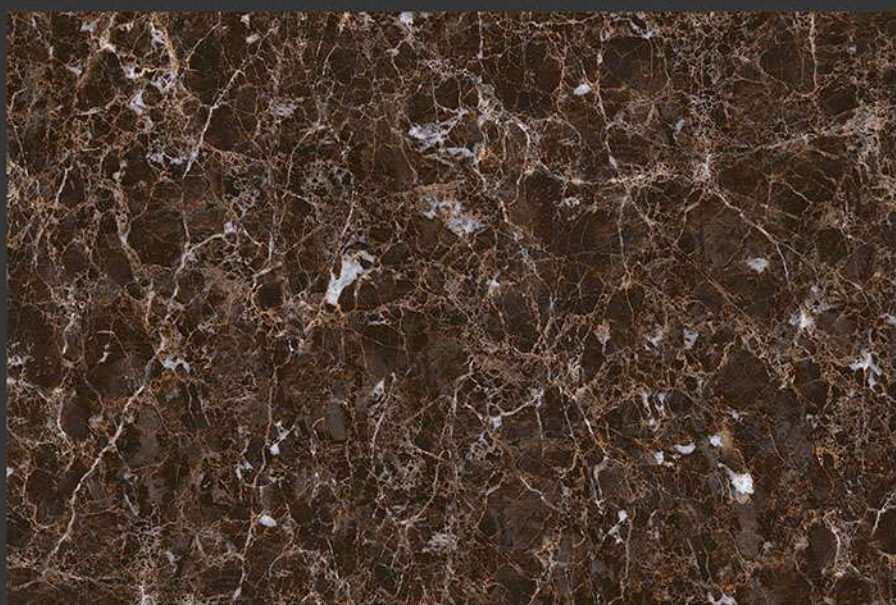

1894-D

GLOSSY

WATERPROOF

WALL

CORRECT
RECTIFIED

3D

HIGH
DEFINATION