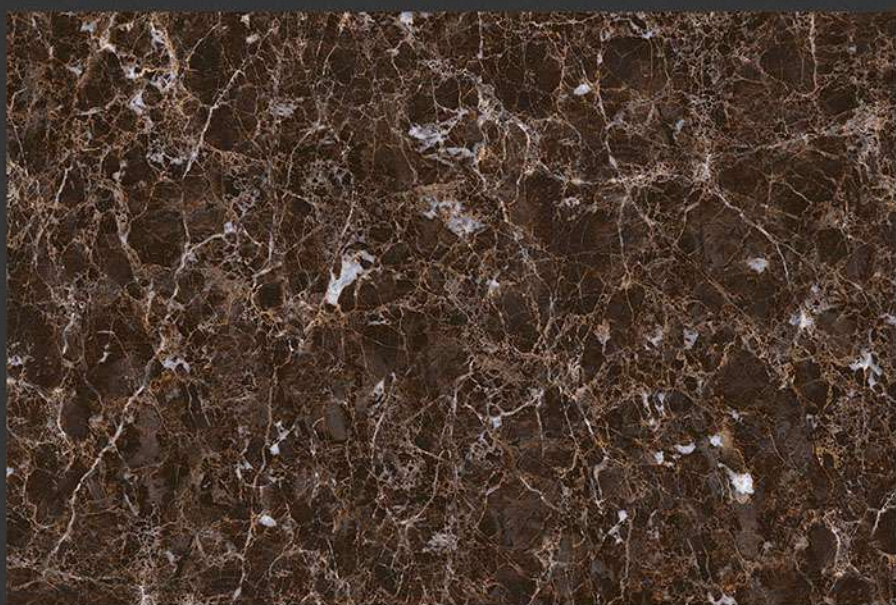

3D

HIGH
DEFINATION

DIGITAL
WALL TILES

400X250 MM GLOSSY

1894-L

1894-BHL

1894-D

GLOSSY