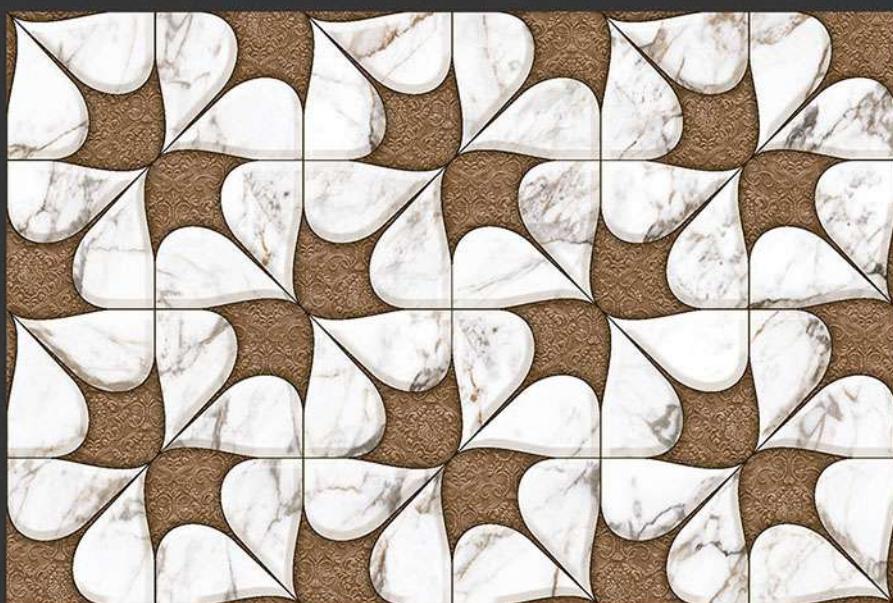

CORRECT
RECTIFIED

3D

HIGH
DEFINATION

DIGITAL
WALL TILES

400X250 MM GLOSSY

1890-L

1890-AHL

1890-BHL