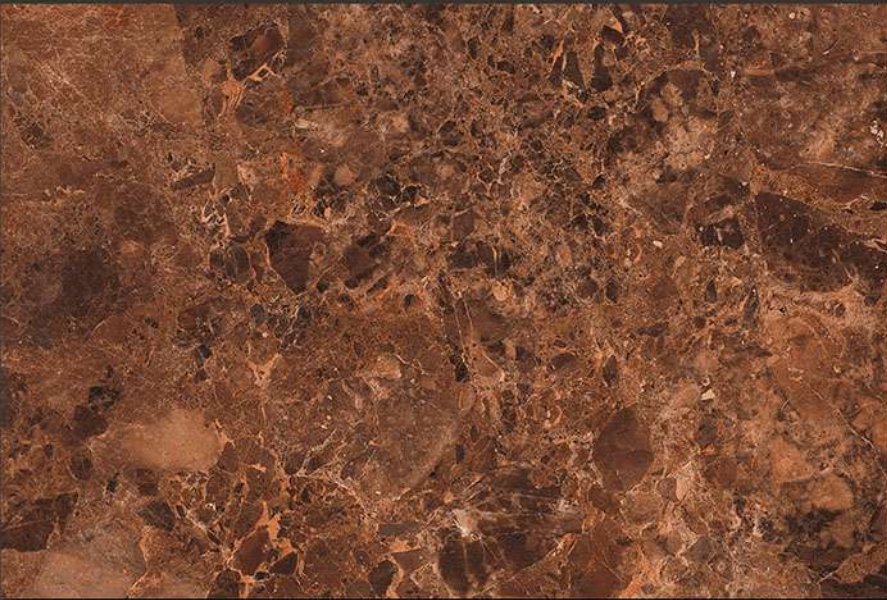

1879-D

GLOSSY

WATERPROOF

WALL

CORRECT
RECTIFIED

3D

HIGH
DEFINATION