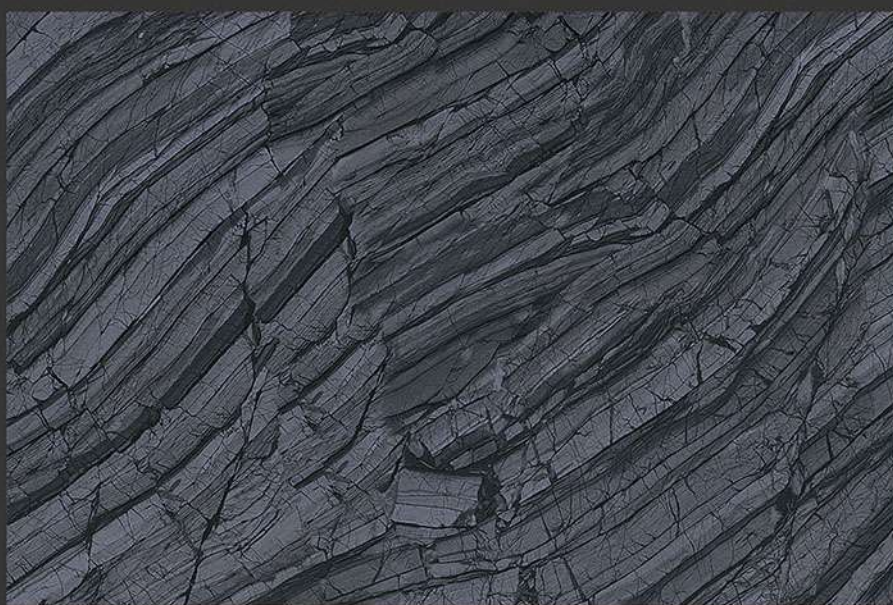

WATERPROOF

WALL

CORRECT
RECTIFIED

3D

HIGH
DEFINATION

DIGITAL
WALL TILES
400X250 MM GLOSSY

1840-L

1840-AHL