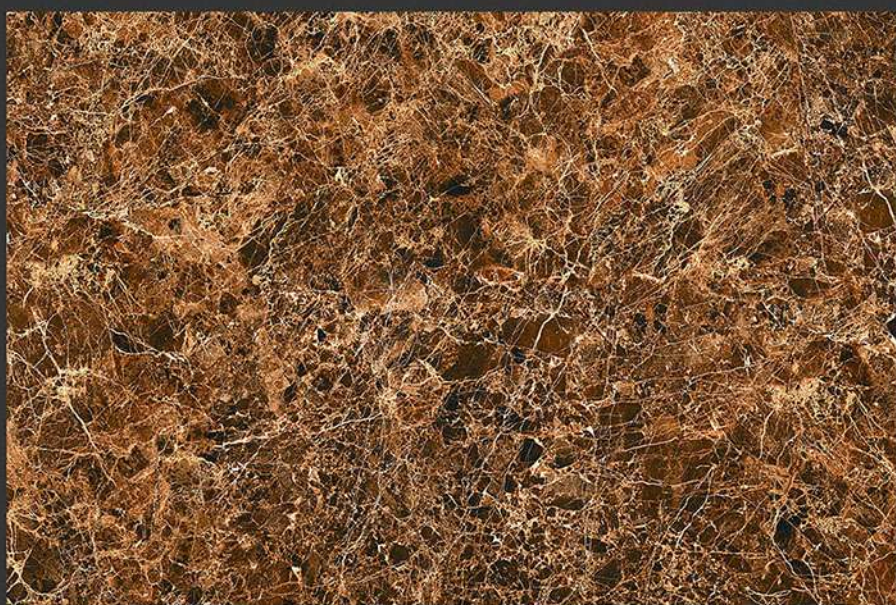

WATERPROOF

WALL

CORRECT
RECTIFIED

3D

HIGH
DEFINITION

DIGITAL
WALL TILES
400X250 MM GLOSSY

1895-L

1895-AHL