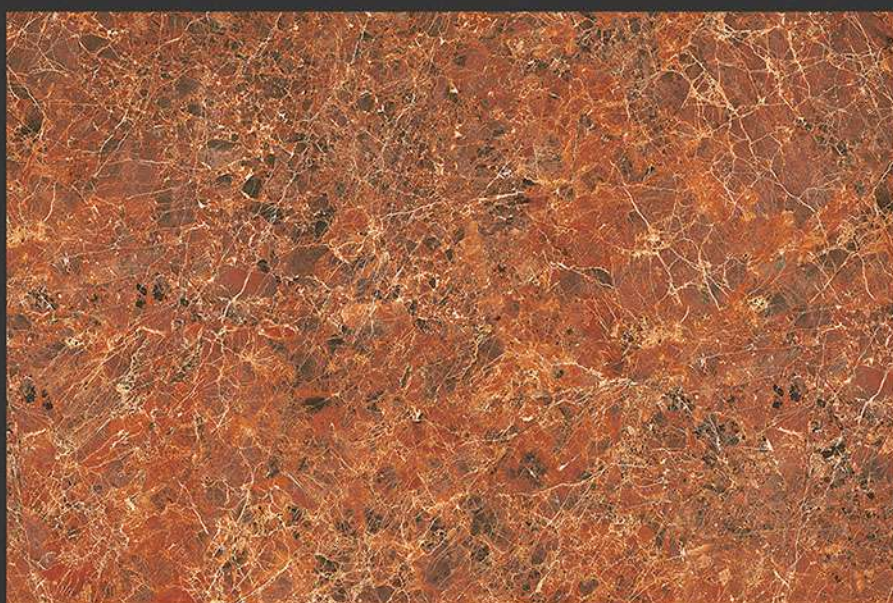

WATERPROOF

WALL

CORRECT
RECTIFIED

3D

HIGH
DEFINATION

DIGITAL
WALL TILES
400X250 MM GLOSSY

1803-L

1803-K1