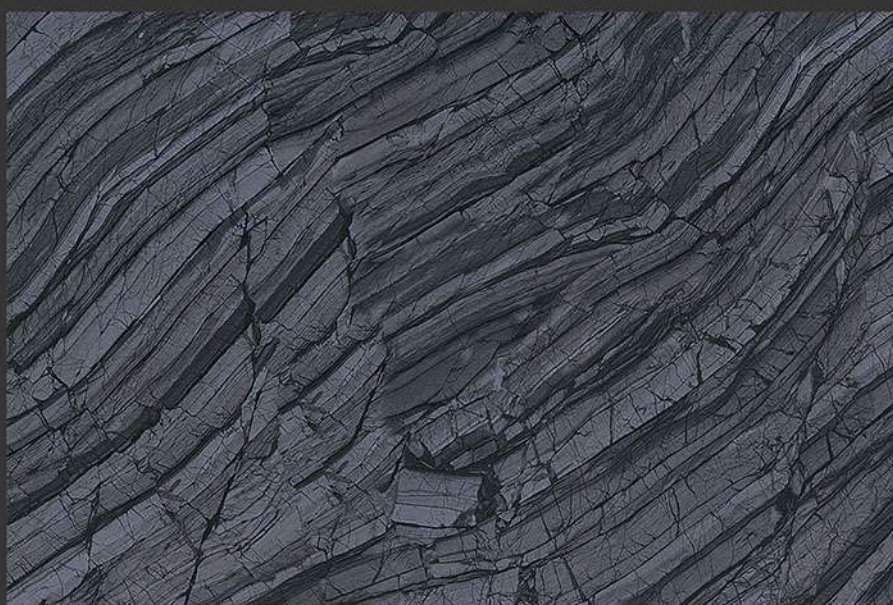

1840-D

GLOSSY

WATERPROOF

WALL

CORRECT
RECTIFIED

3D

HIGH
DEFINATION