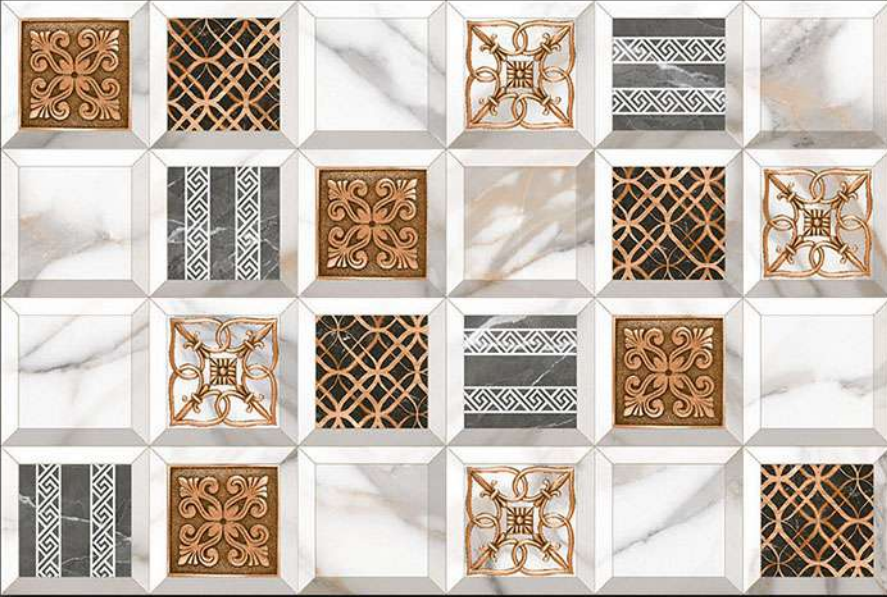

DIGITAL
WALL TILES

400X250 MM GLOSSY

1891-AHL

GLOSSY

WATERPROOF

WALL

CORRECT
RECTIFIED

3D

HIGH
DEFINATION