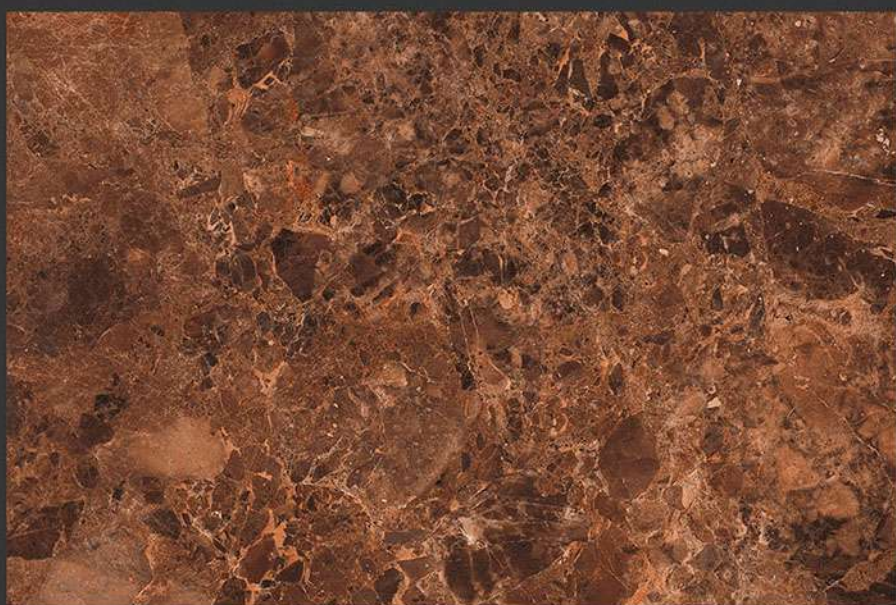

1879-D

GLOSSY

WATERPROOF

WALL

CORRECT
RECTIFIED

3D

HIGH
DEFINATION