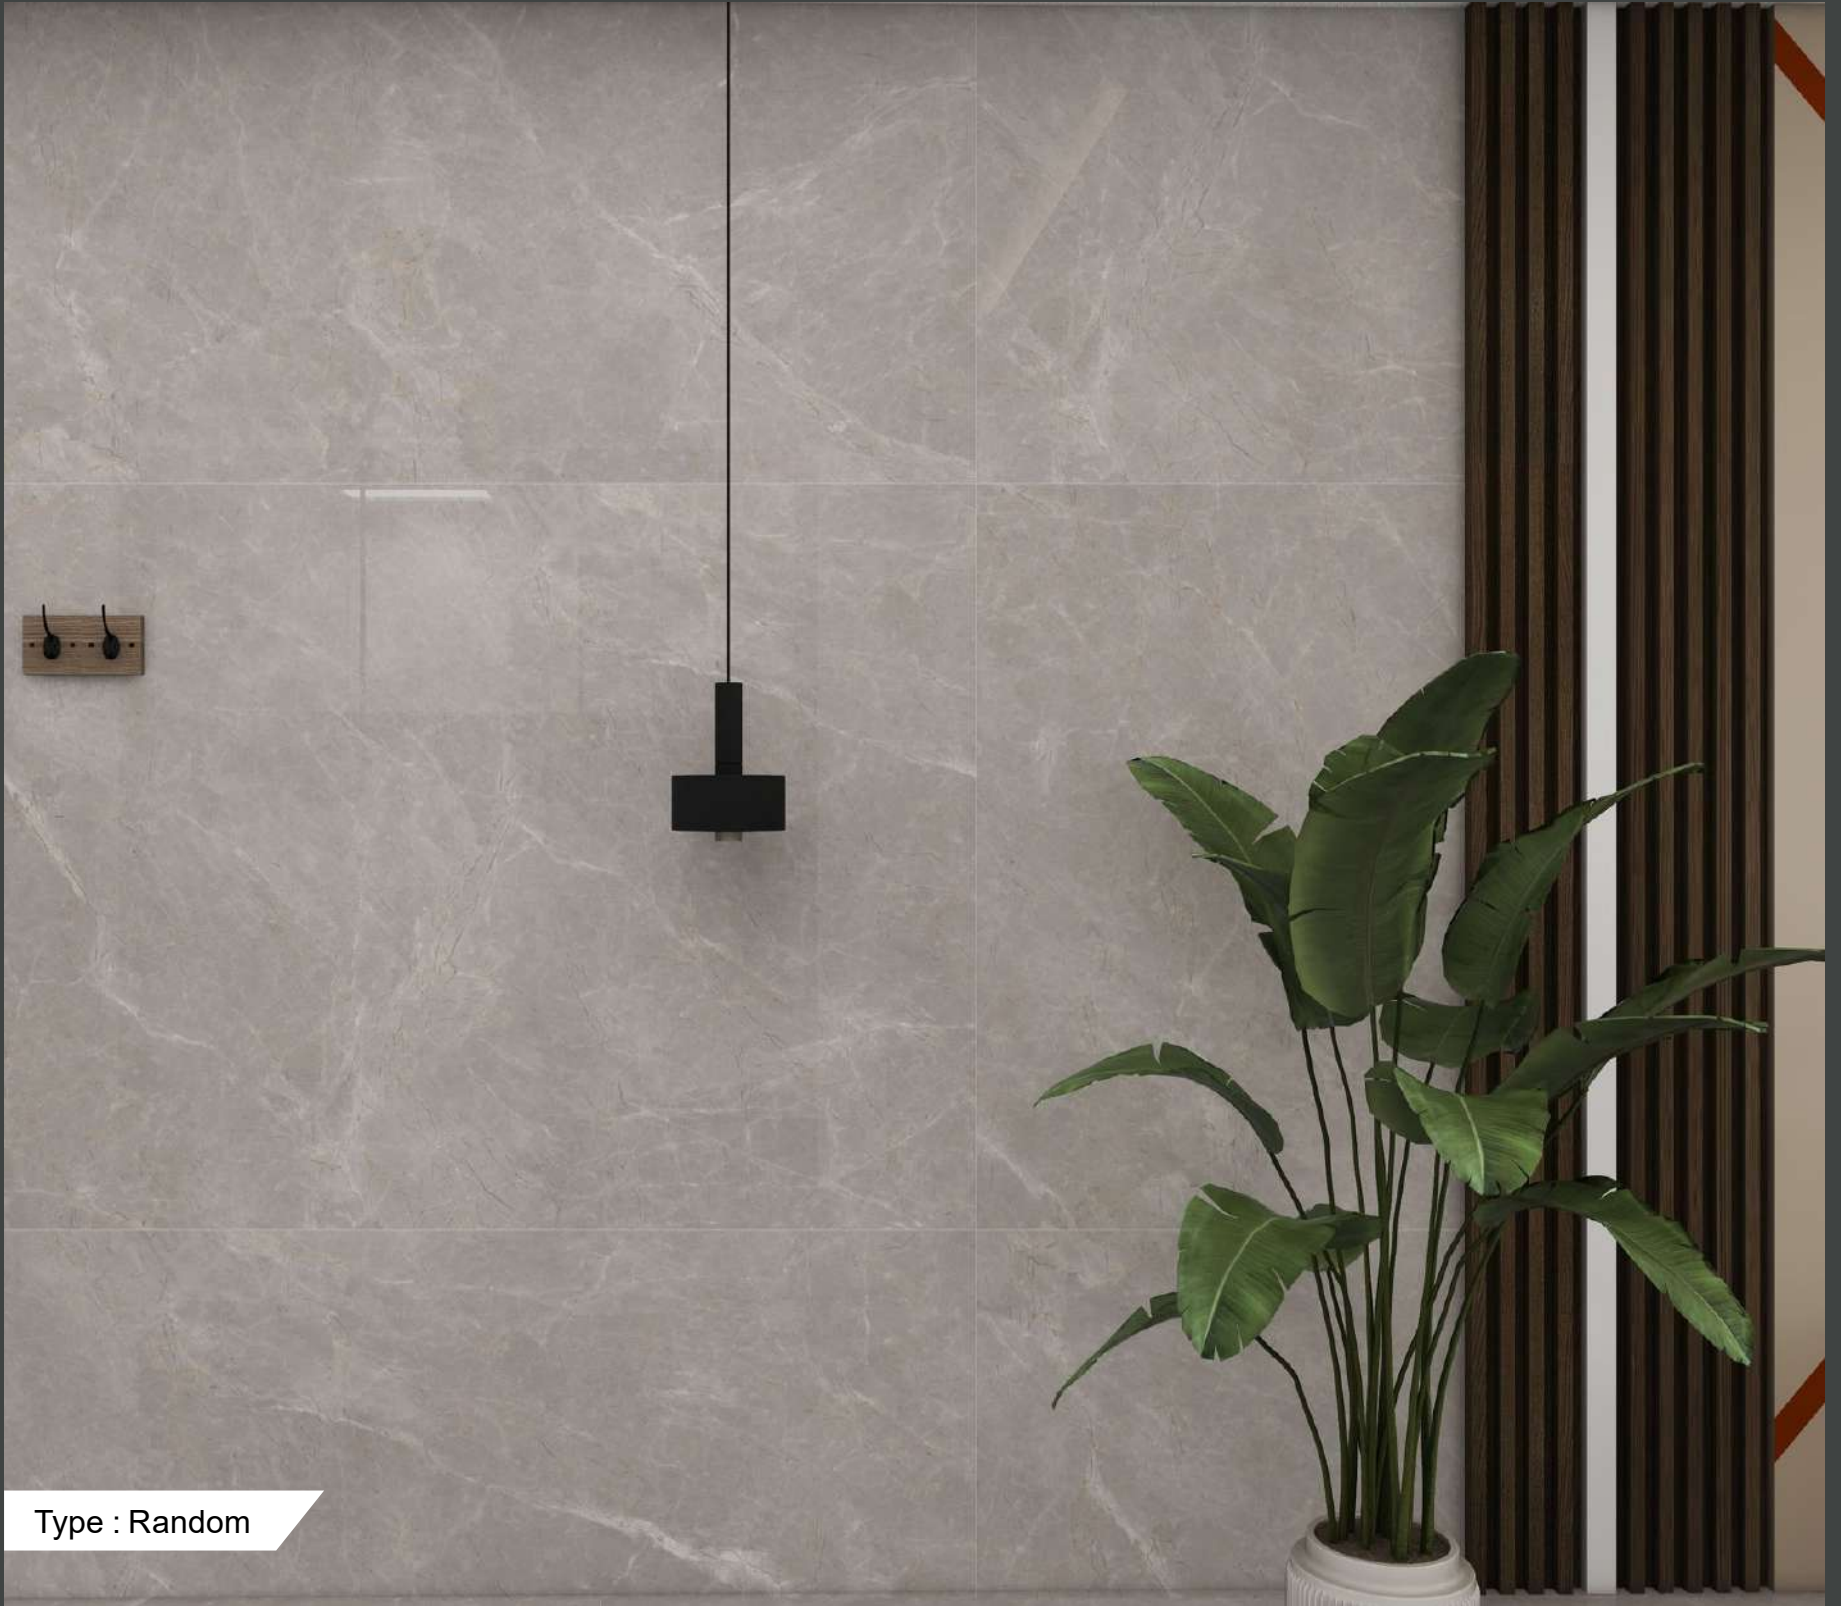

VIOLA STROME

TAP TO
DETAILS

Crystallo
Collection

Type : Random