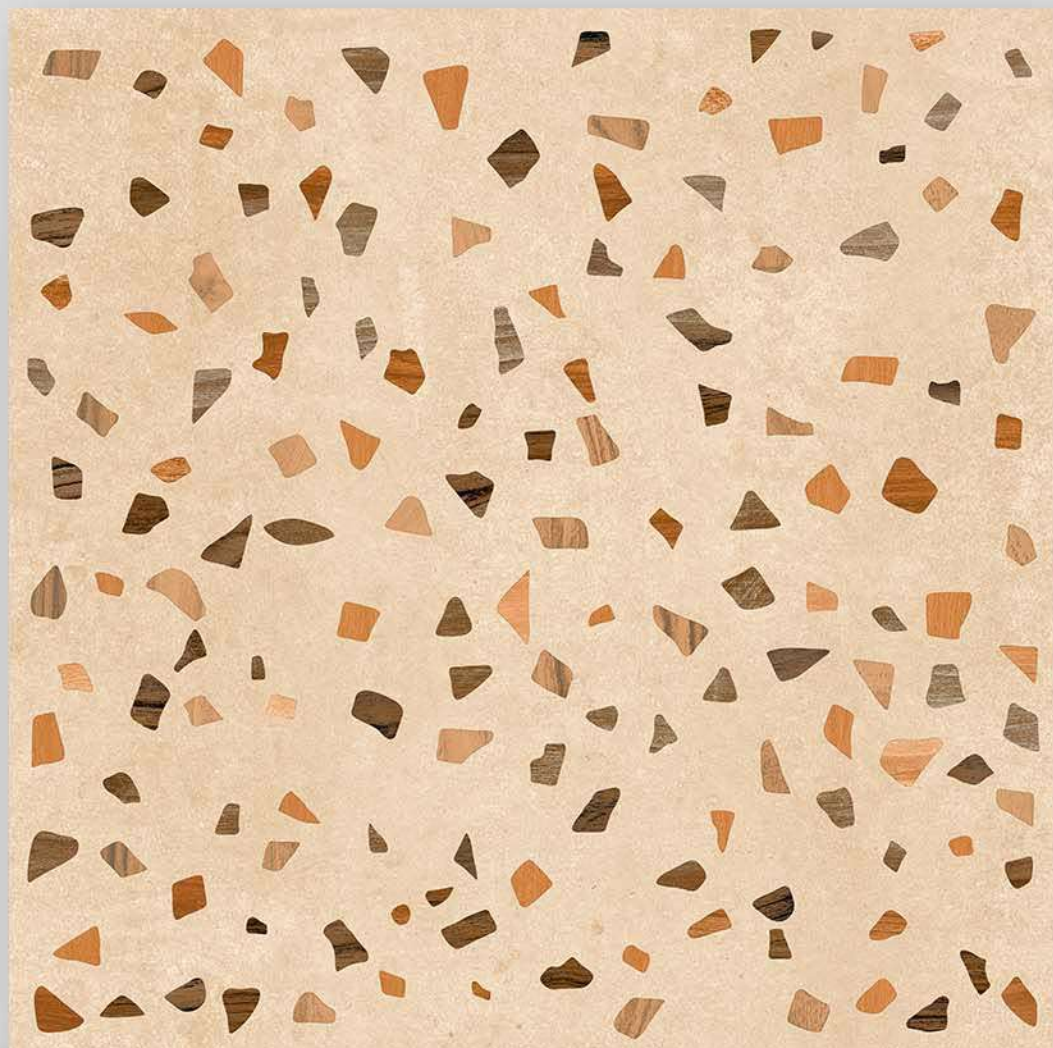

Applicable On
Wall & Floor

HD
Clarity

Random
Design

Zero
Maintenance

Eco
Friendly

Size
500x
500mm

Series
PLAIN

Random