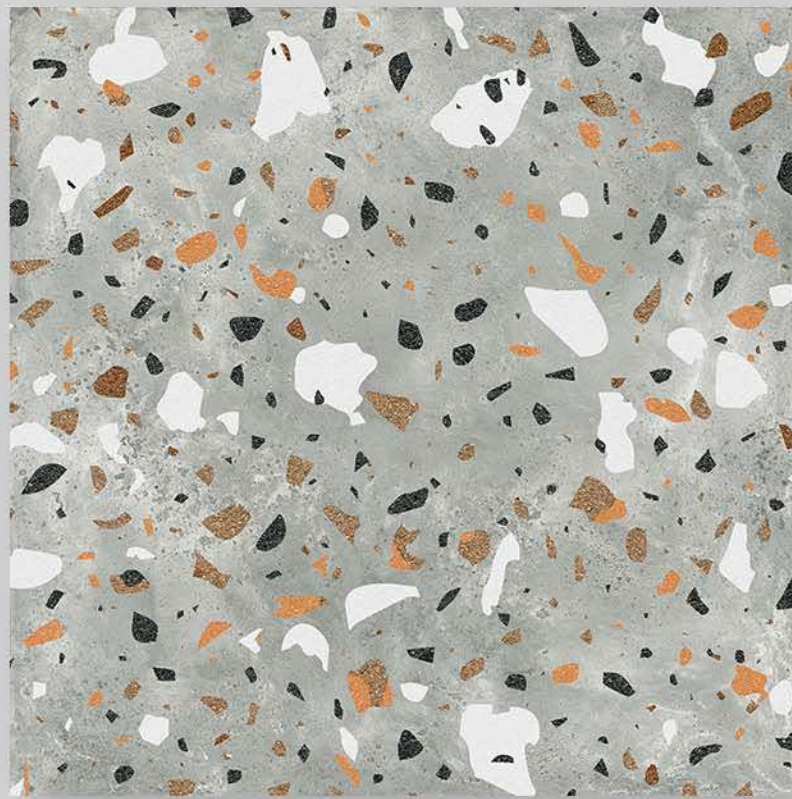

11751

Random

Applicable On
Wall & Floor

HD
Clarity

Random
Design

Zero
Maintenance

Eco
Friendly

Size
500x
500mm

Series
PLAIN

Random

11752

Applicable On
Wall & Floor

HD
Clarity

Random
Design

Zero
Maintenance

Eco
Friendly