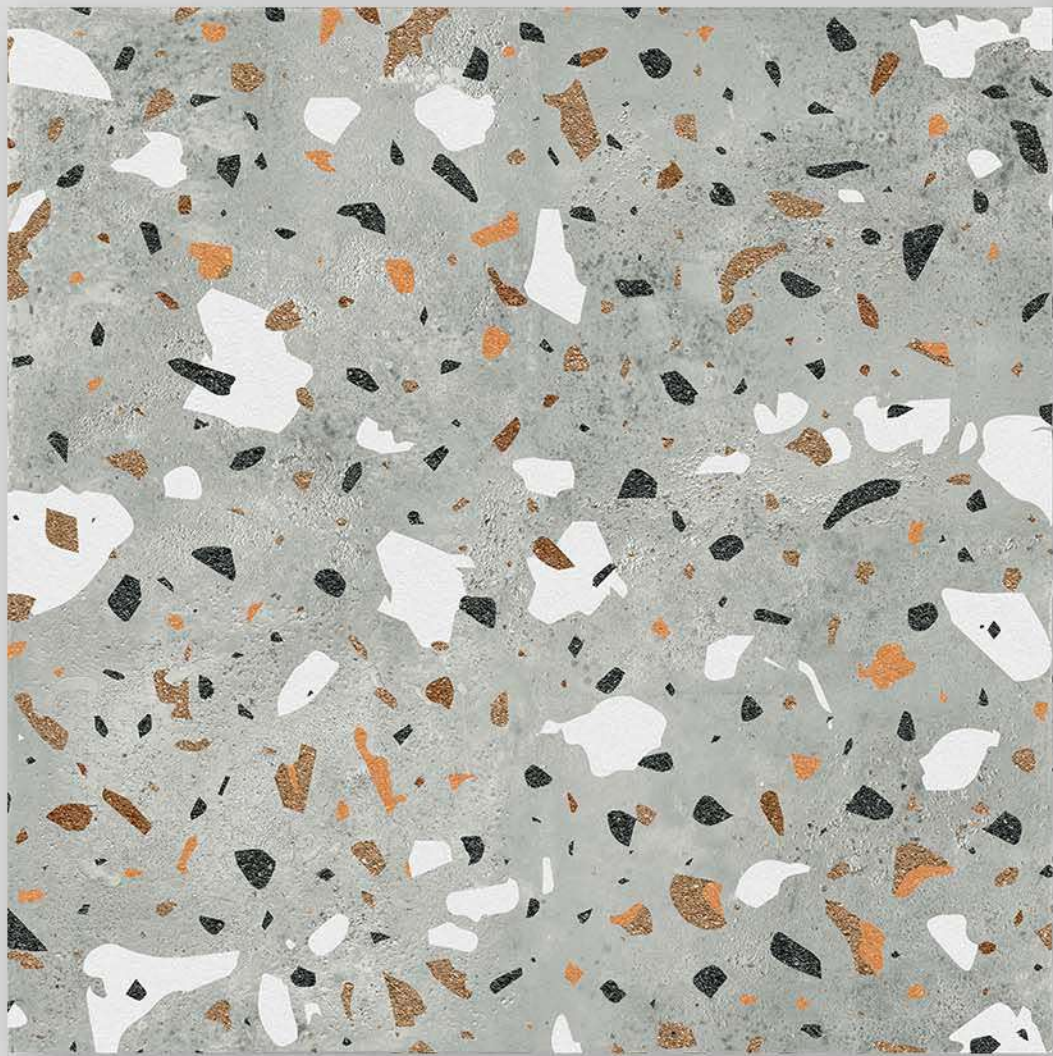

Series
PLAIN

Random

11752

Applicable On
Wall & Floor

HD
Clarity

Random
Design

Zero
Maintenance

Eco
Friendly

Size
500x
500mm