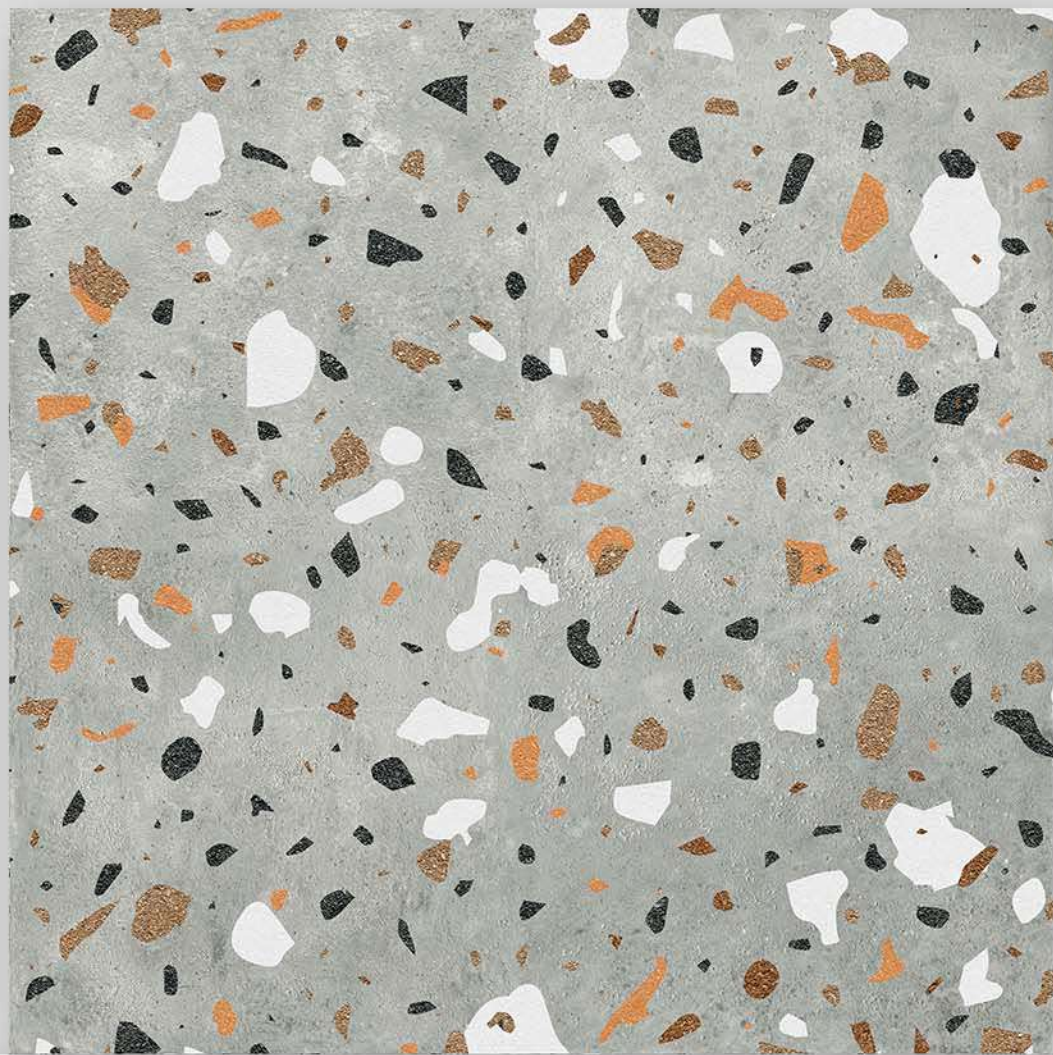

11751

Random

Applicable On
Wall & Floor

HD
Clarity

Random
Design

Zero
Maintenance

Eco
Friendly

Size
500x
500mm

Series
PLAIN

Random

11752

Applicable On
Wall & Floor

HD
Clarity

Random
Design

Zero
Maintenance

Eco
Friendly