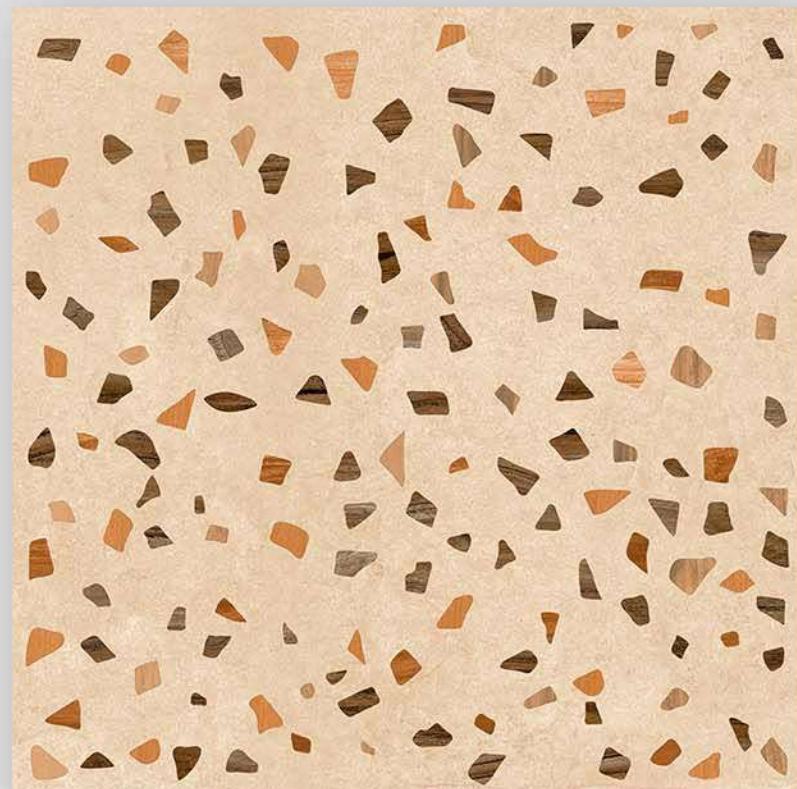

Applicable On
Wall & Floor

HD
Clarity

Random
Design

Zero
Maintenance

Eco
Friendly

Size
500x
500mm

Series
PLAIN

Random