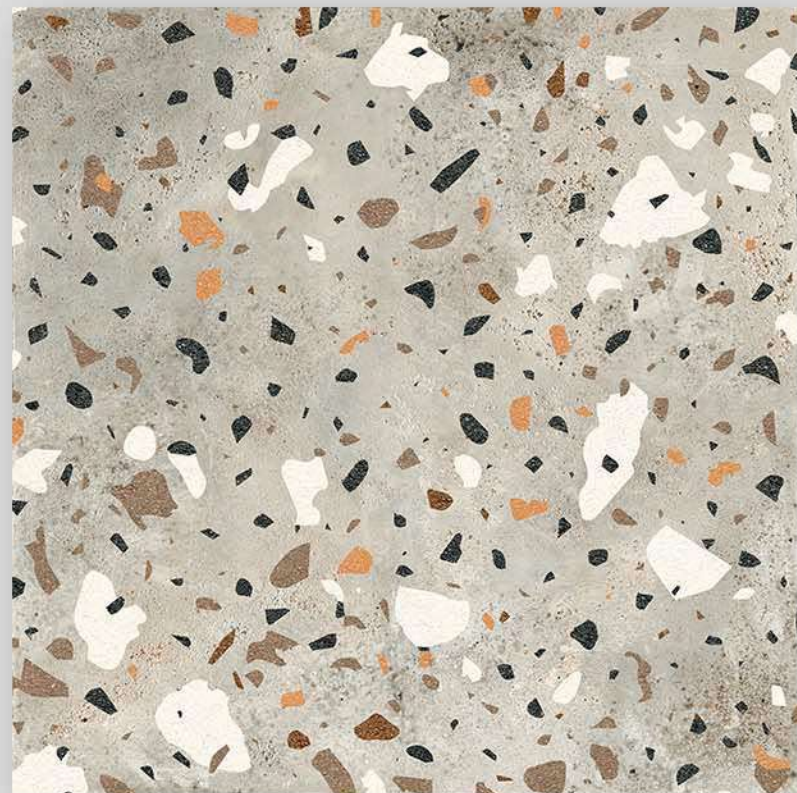

Series
PLAIN

Random

11753

Applicable On
Wall & Floor

HD
Clarity

Random
Design

Zero
Maintenance

Eco
Friendly

Size
500x
500mm