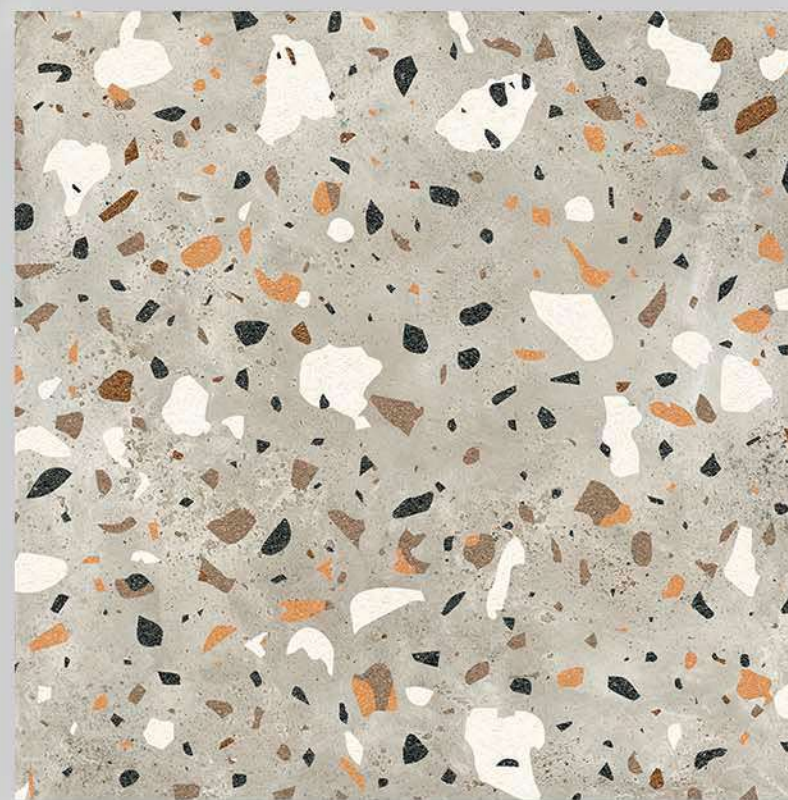

Series
PLAIN

Random

11753

Applicable On
Wall & Floor

HD
Clarity

Random
Design

Zero
Maintenance

Eco
Friendly

Size
500x
500mm