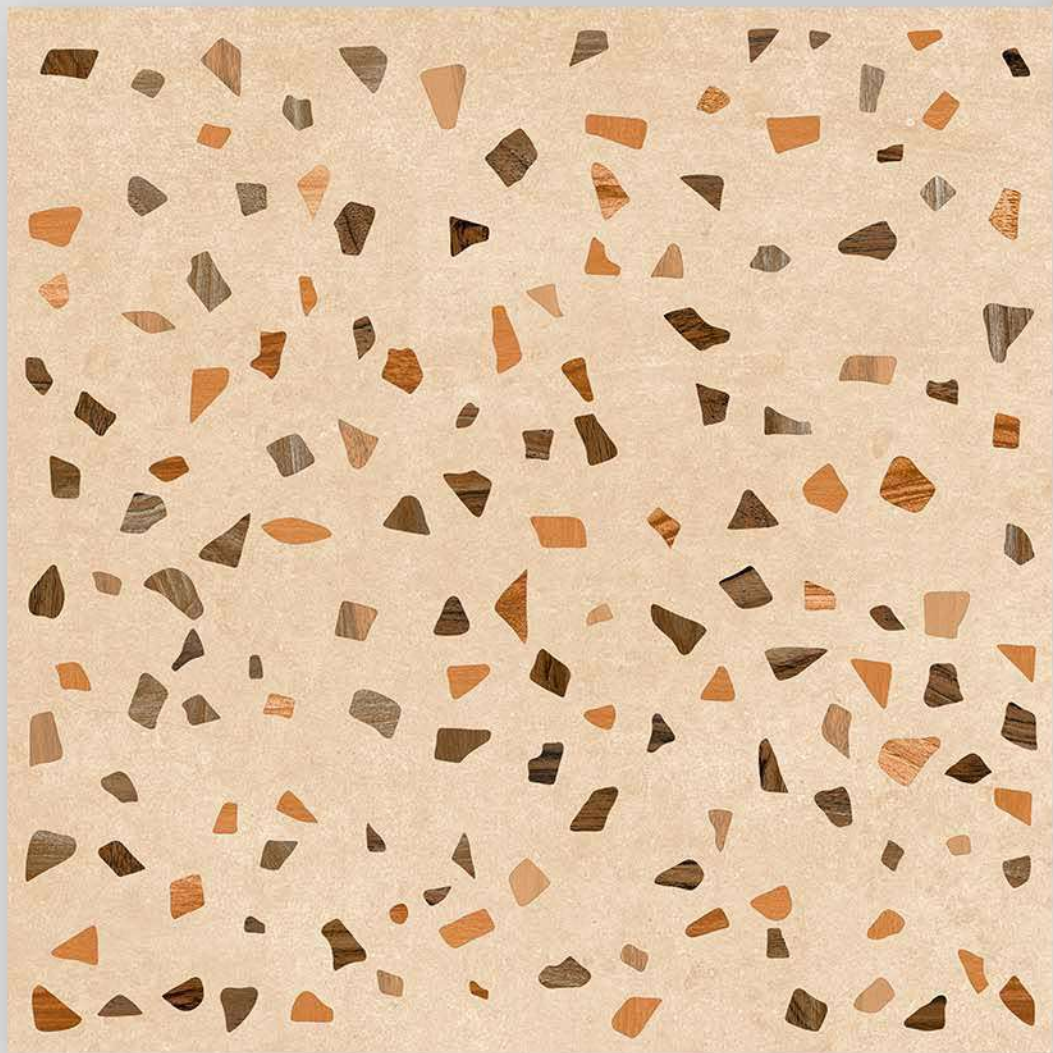

Applicable On
Wall & Floor

HD
Clarity

Random
Design

Zero
Maintenance

Eco
Friendly

Size
500x
500mm

Series
PLAIN

Random