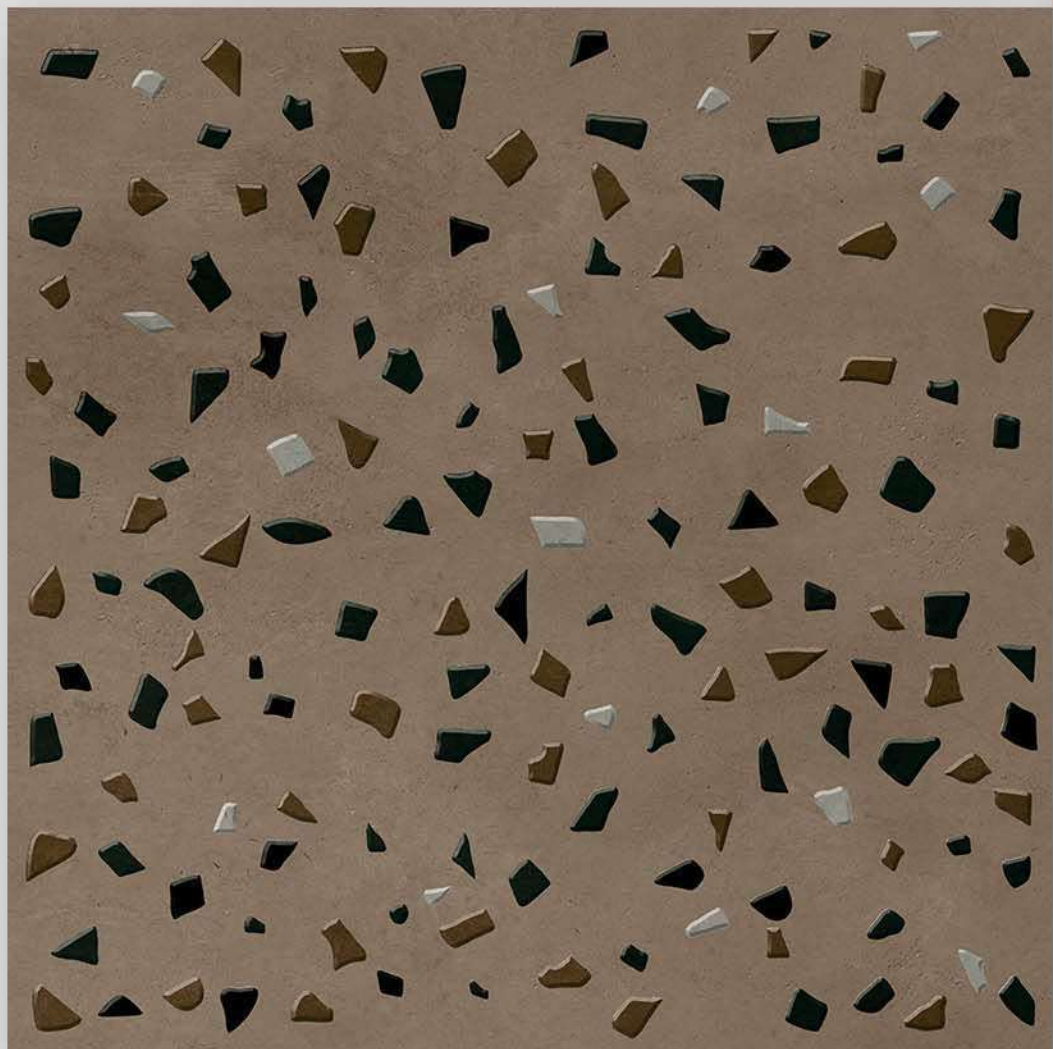

Series
PLAIN

Random

11754

Applicable On
Wall & Floor

HD
Clarity

Random
Design

Zero
Maintenance

Eco
Friendly

Size
500x
500mm