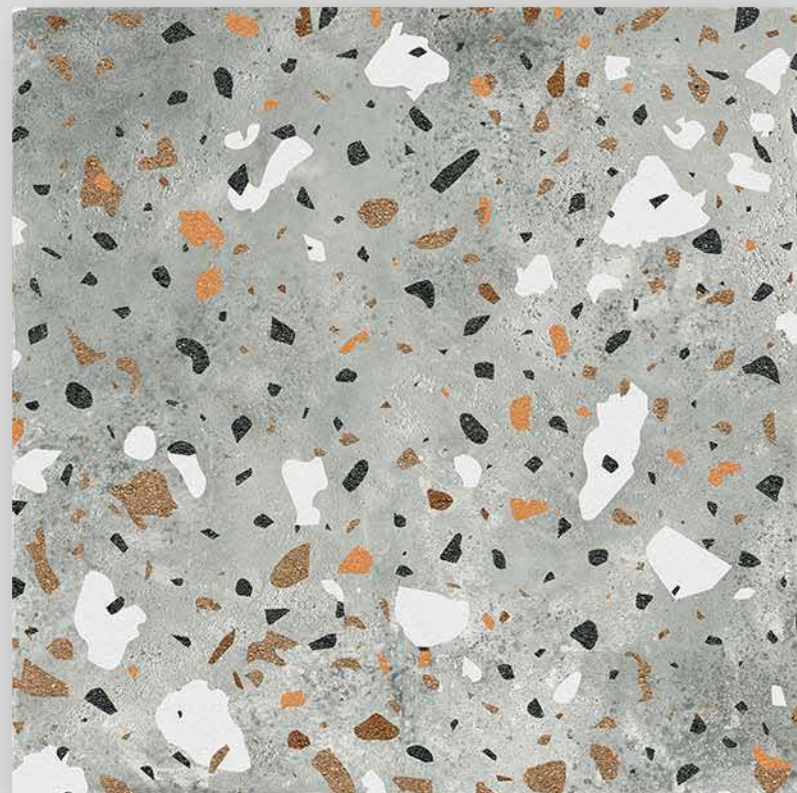

11751

Random

Applicable On
Wall & Floor

HD
Clarity

Random
Design

Zero
Maintenance

Eco
Friendly

Size
500x
500mm

Series
PLAIN

Random

11752

Applicable On
Wall & Floor

HD
Clarity

Random
Design

Zero
Maintenance

Eco
Friendly