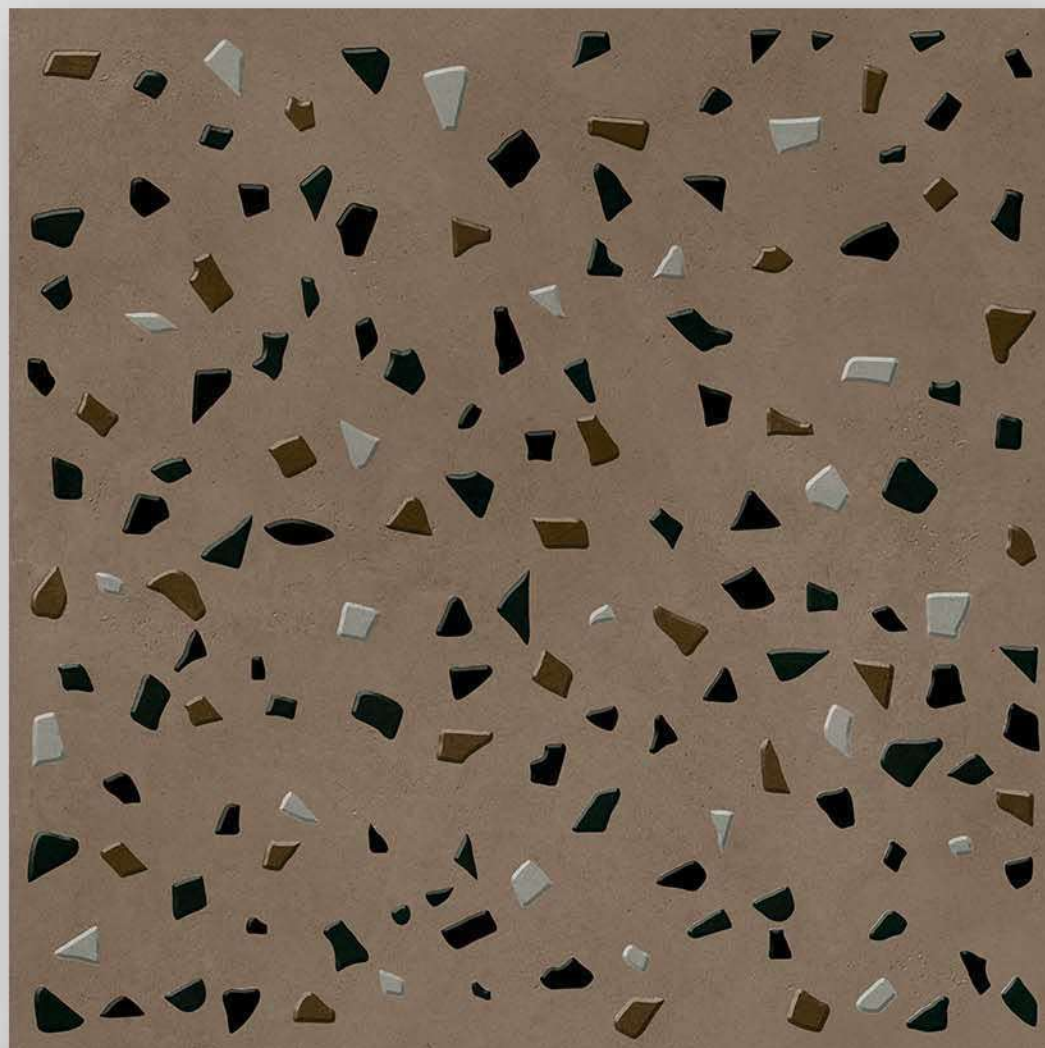

Series
PLAIN

Random

11754

Applicable On
Wall & Floor

HD
Clarity

Random
Design

Zero
Maintenance

Eco
Friendly

Size
500x
500mm